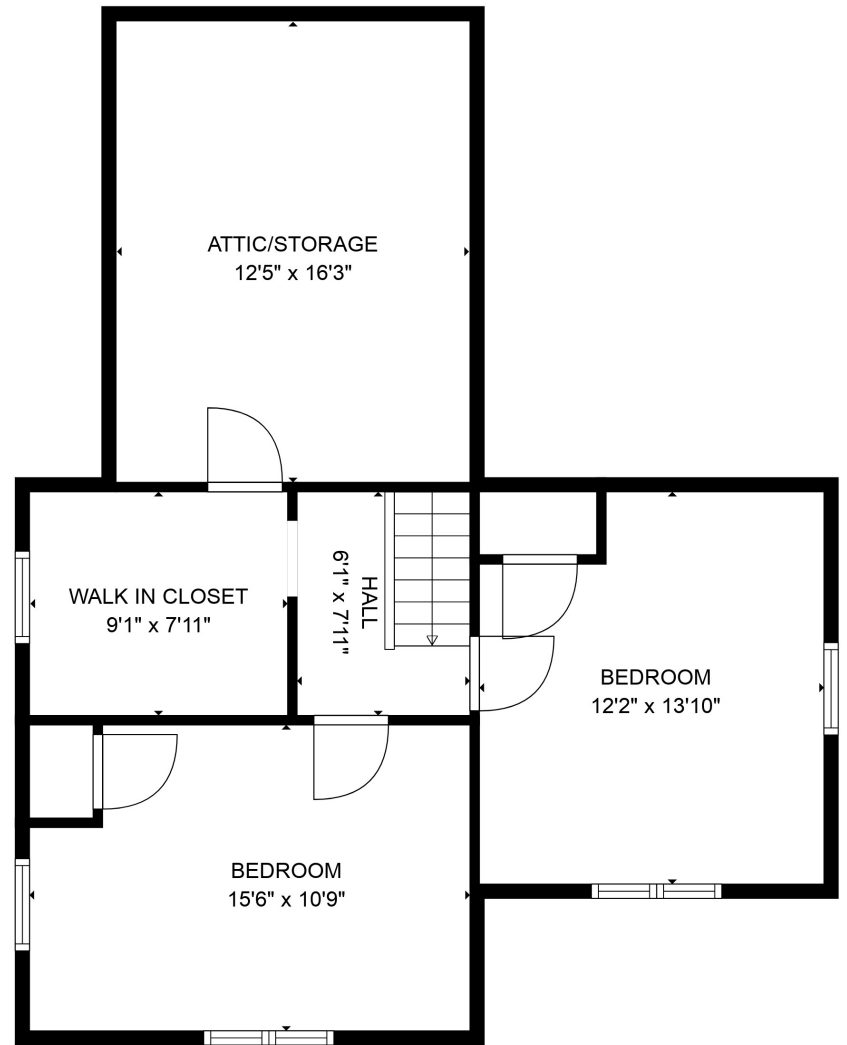

FLOOR 1

FLOOR 2

Total scanned area: 1776 sq. ft

SIZES AND DIMENSIONS ARE ESTIMATED

Total scanned area: 1776 sq. ft

SIZES AND DIMENSIONS ARE ESTIMATED