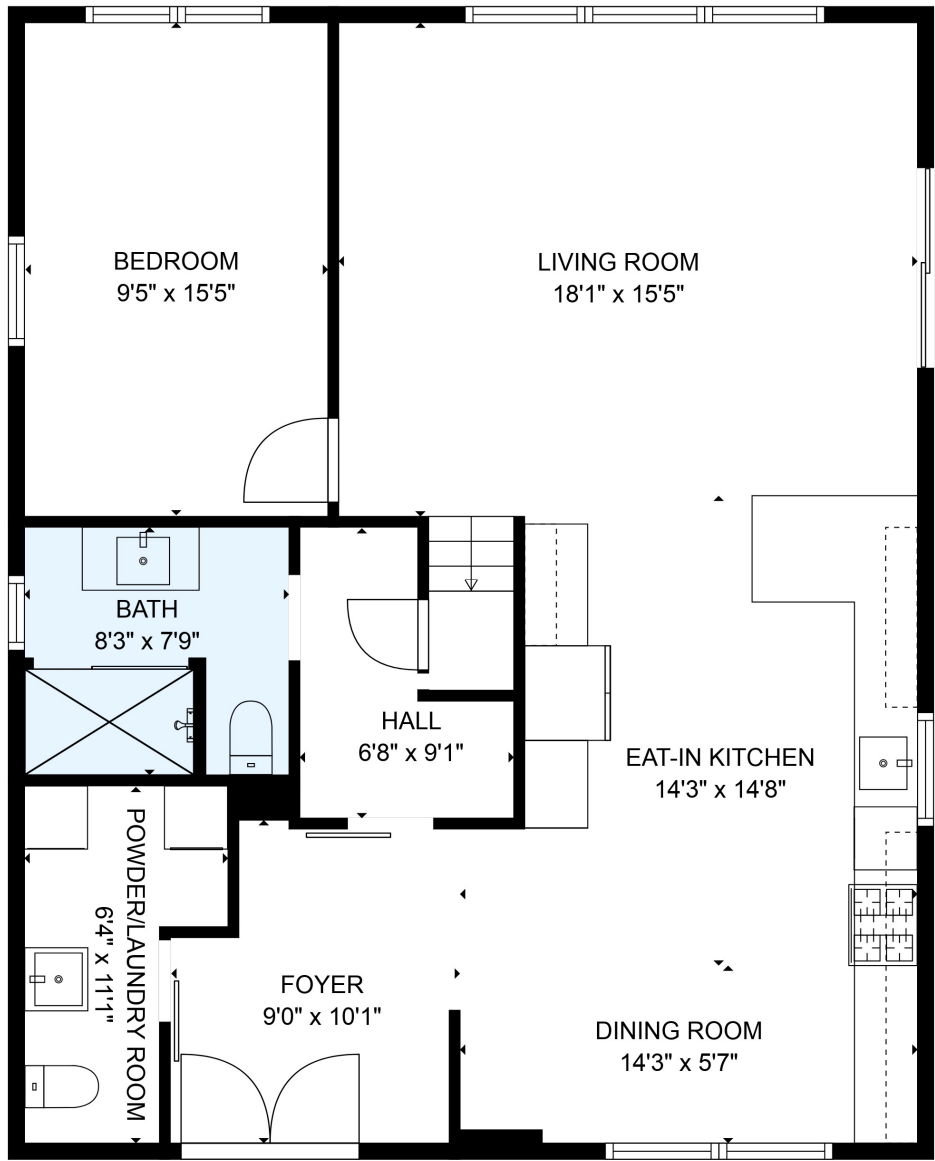

FLOOR 1

FLOOR 2

Total scanned area: 1776 sq. ft

SIZES AND DIMENSIONS ARE ESTIMATED

Total scanned area: 1776 sq. ft

SIZES AND DIMENSIONS ARE ESTIMATED