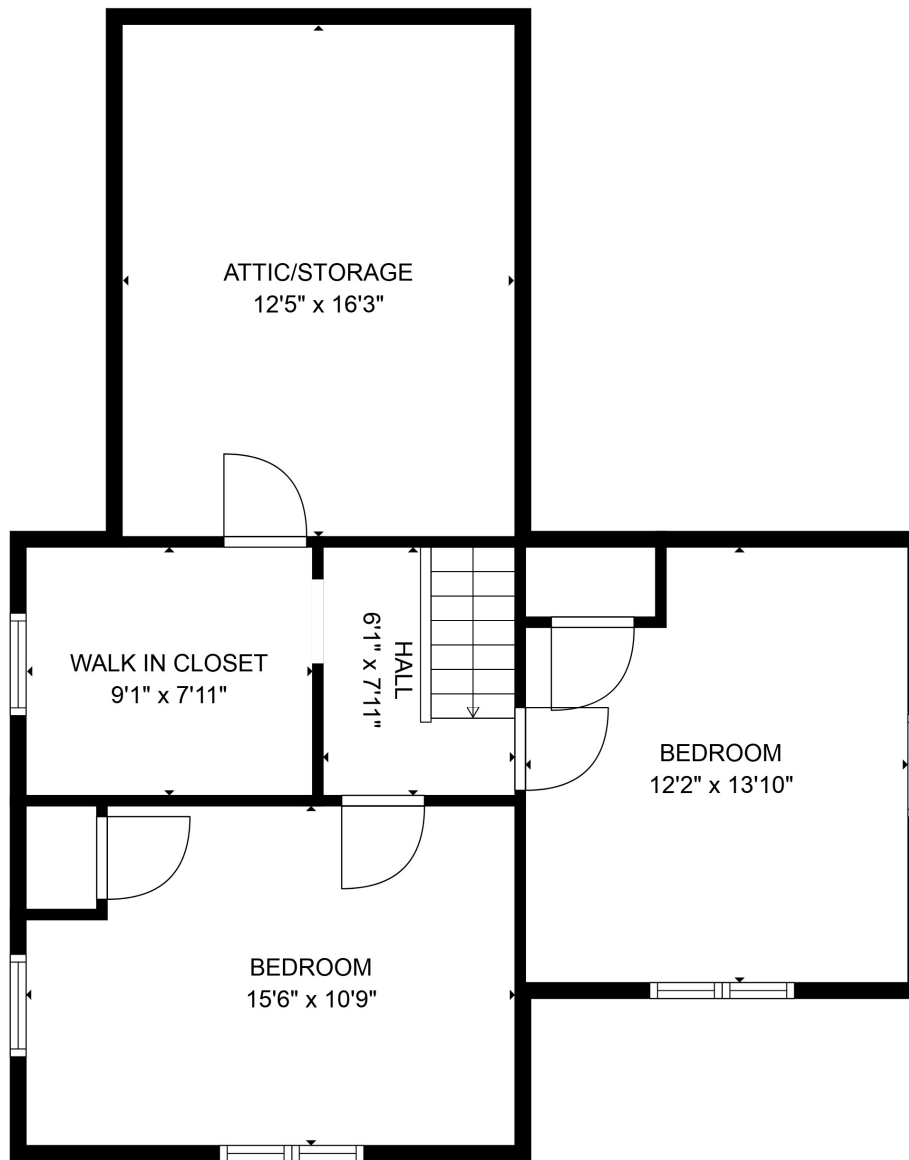

FLOOR 1

FLOOR 2

Total scanned area: 1776 sq. ft

SIZES AND DIMENSIONS ARE ESTIMATED

Total scanned area: 1776 sq. ft

SIZES AND DIMENSIONS ARE ESTIMATED