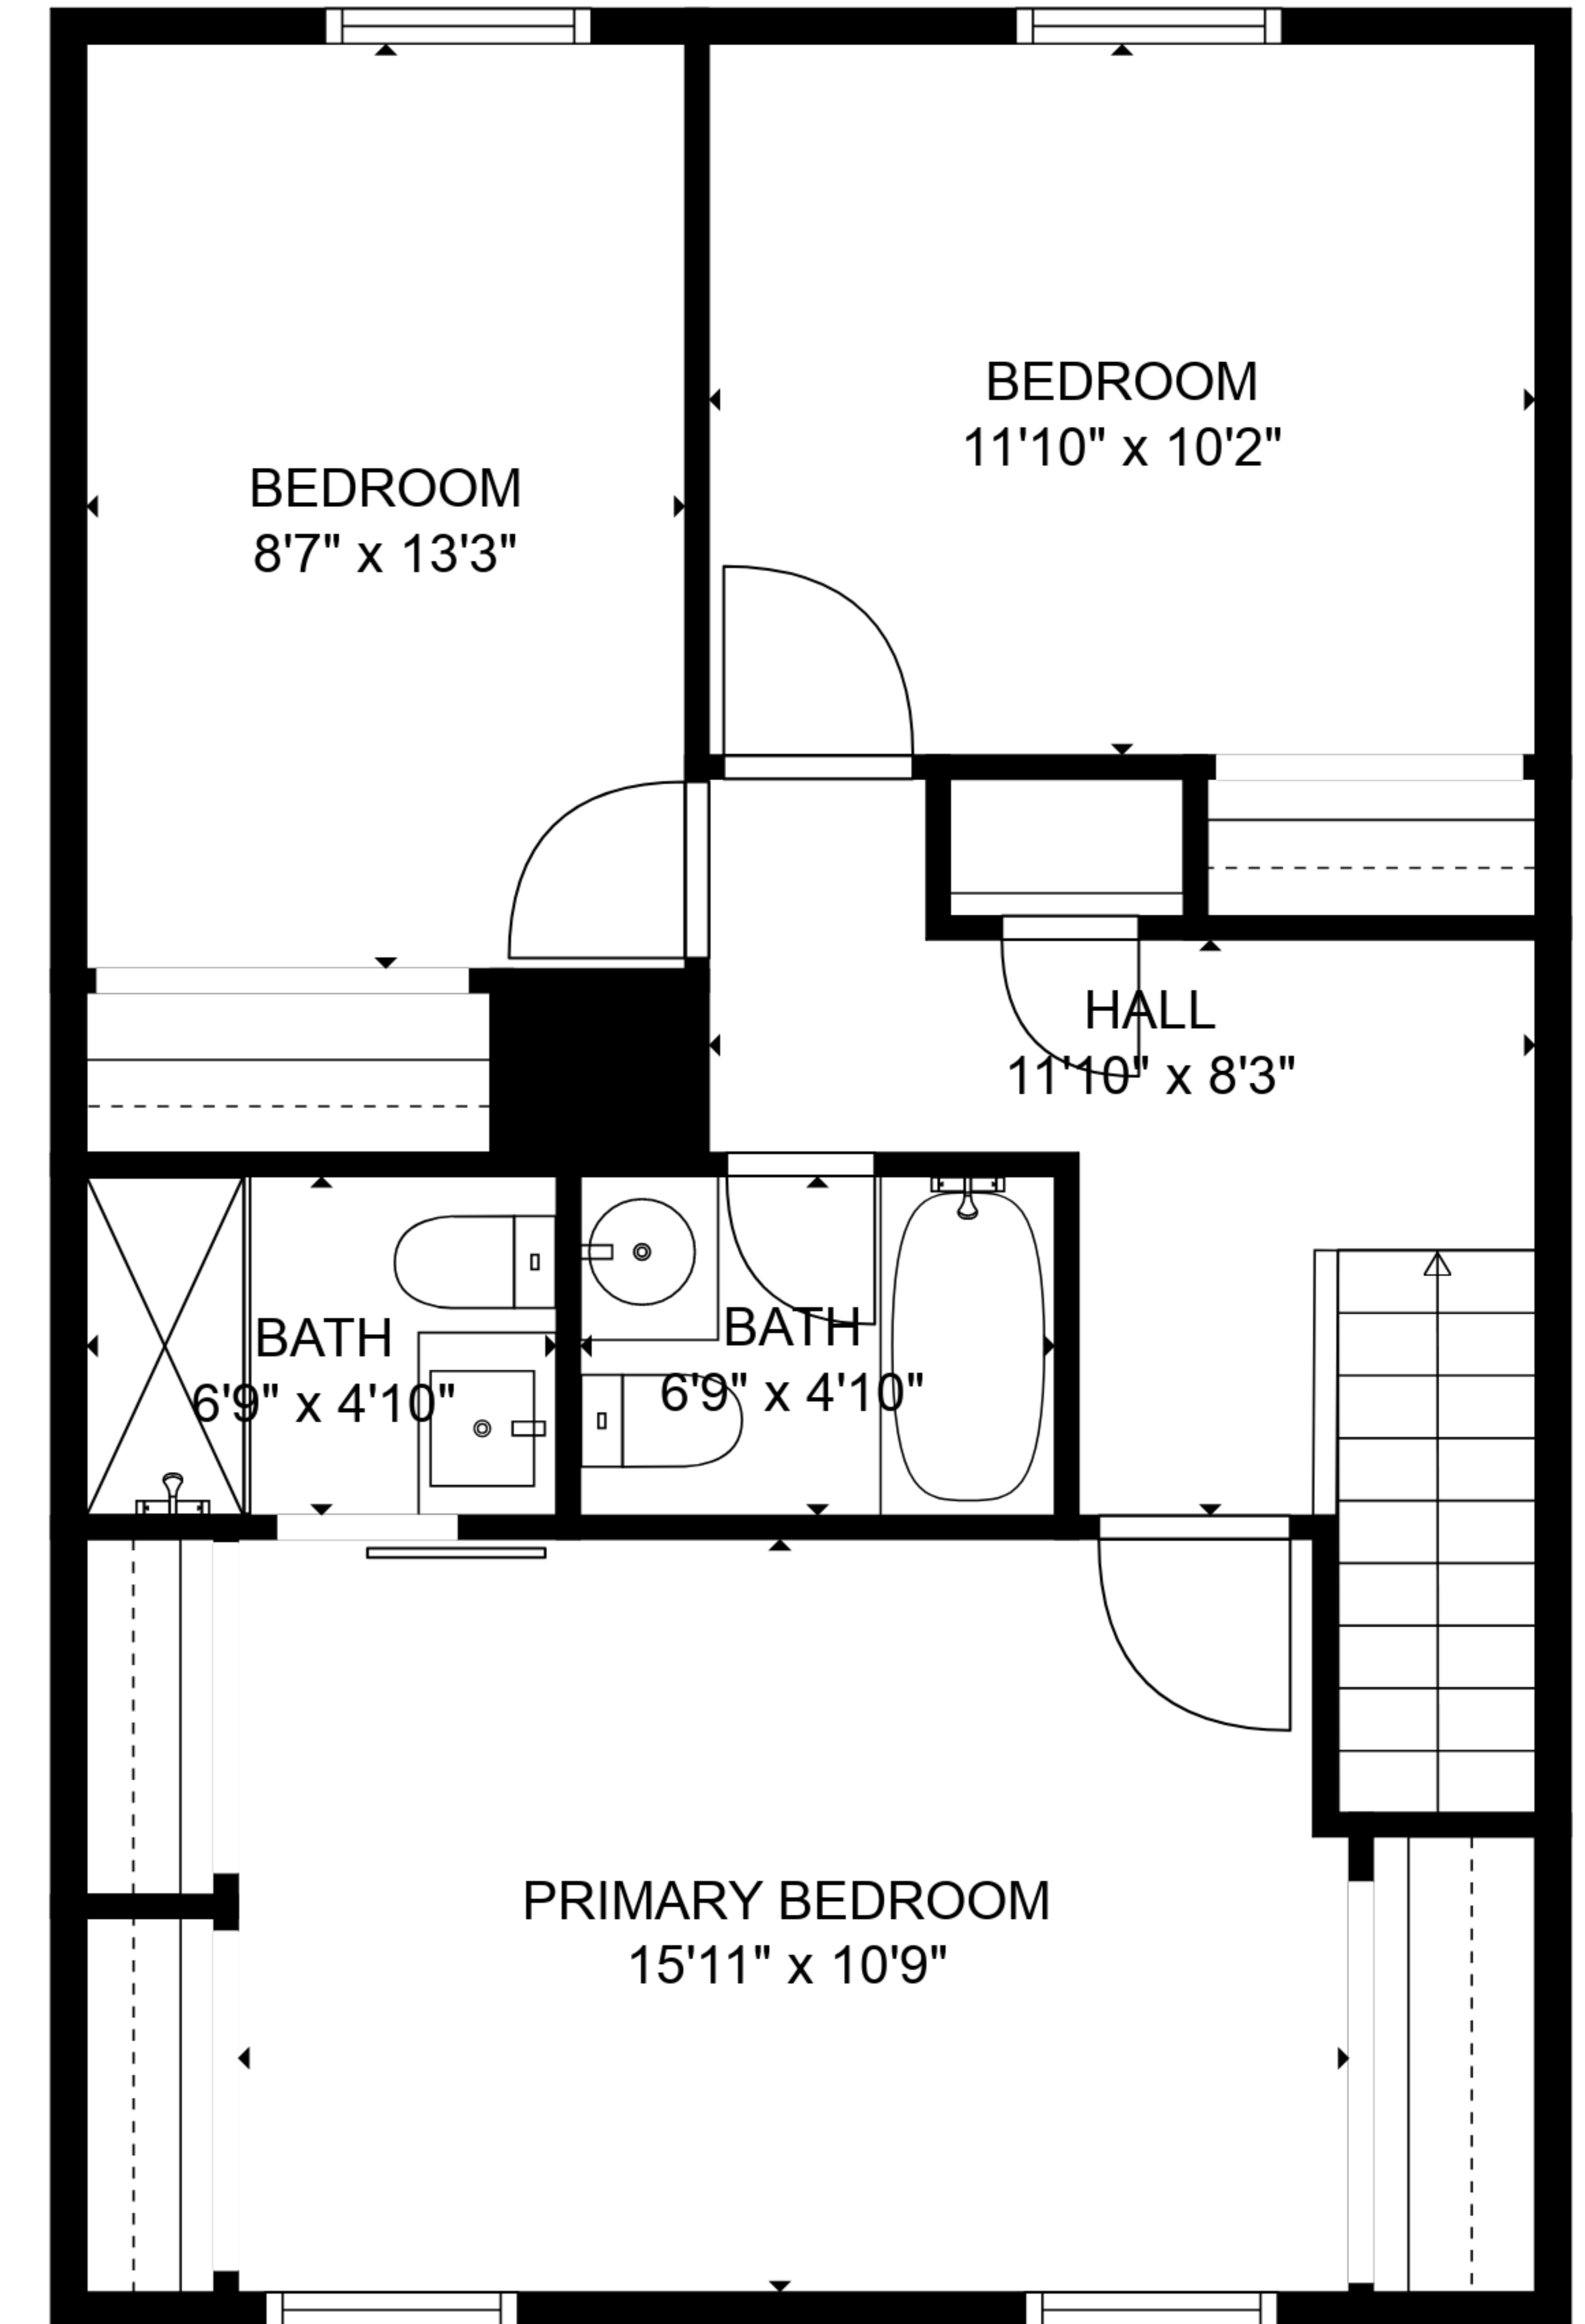

TOTAL: 1844 sq. ft
BELOW GROUND: 585 sq. ft, FLOOR 2: 593 sq. ft, FLOOR 3: 666 sq. ft

SIZES AND DIMENSIONS ARE APPROXIMATE, ACTUAL MAY VARY.

TOTAL: 1844 sq. ft

BELOW GROUND: 585 sq. ft, FLOOR 2: 593 sq. ft, FLOOR 3: 666 sq. ft

SIZES AND DIMENSIONS ARE APPROXIMATE, ACTUAL MAY VARY.

TOTAL: 1844 sq. ft

BELOW GROUND: 585 sq. ft, FLOOR 2: 593 sq. ft, FLOOR 3: 666 sq. ft

SIZES AND DIMENSIONS ARE APPROXIMATE, ACTUAL MAY VARY.

FLOOR 1

FLOOR 2

FLOOR 3

TOTAL: 1844 sq. ft
 BELOW GROUND: 585 sq. ft, FLOOR 2: 593 sq. ft, FLOOR 3: 666 sq. ft

SIZES AND DIMENSIONS ARE APPROXIMATE, ACTUAL MAY VARY.