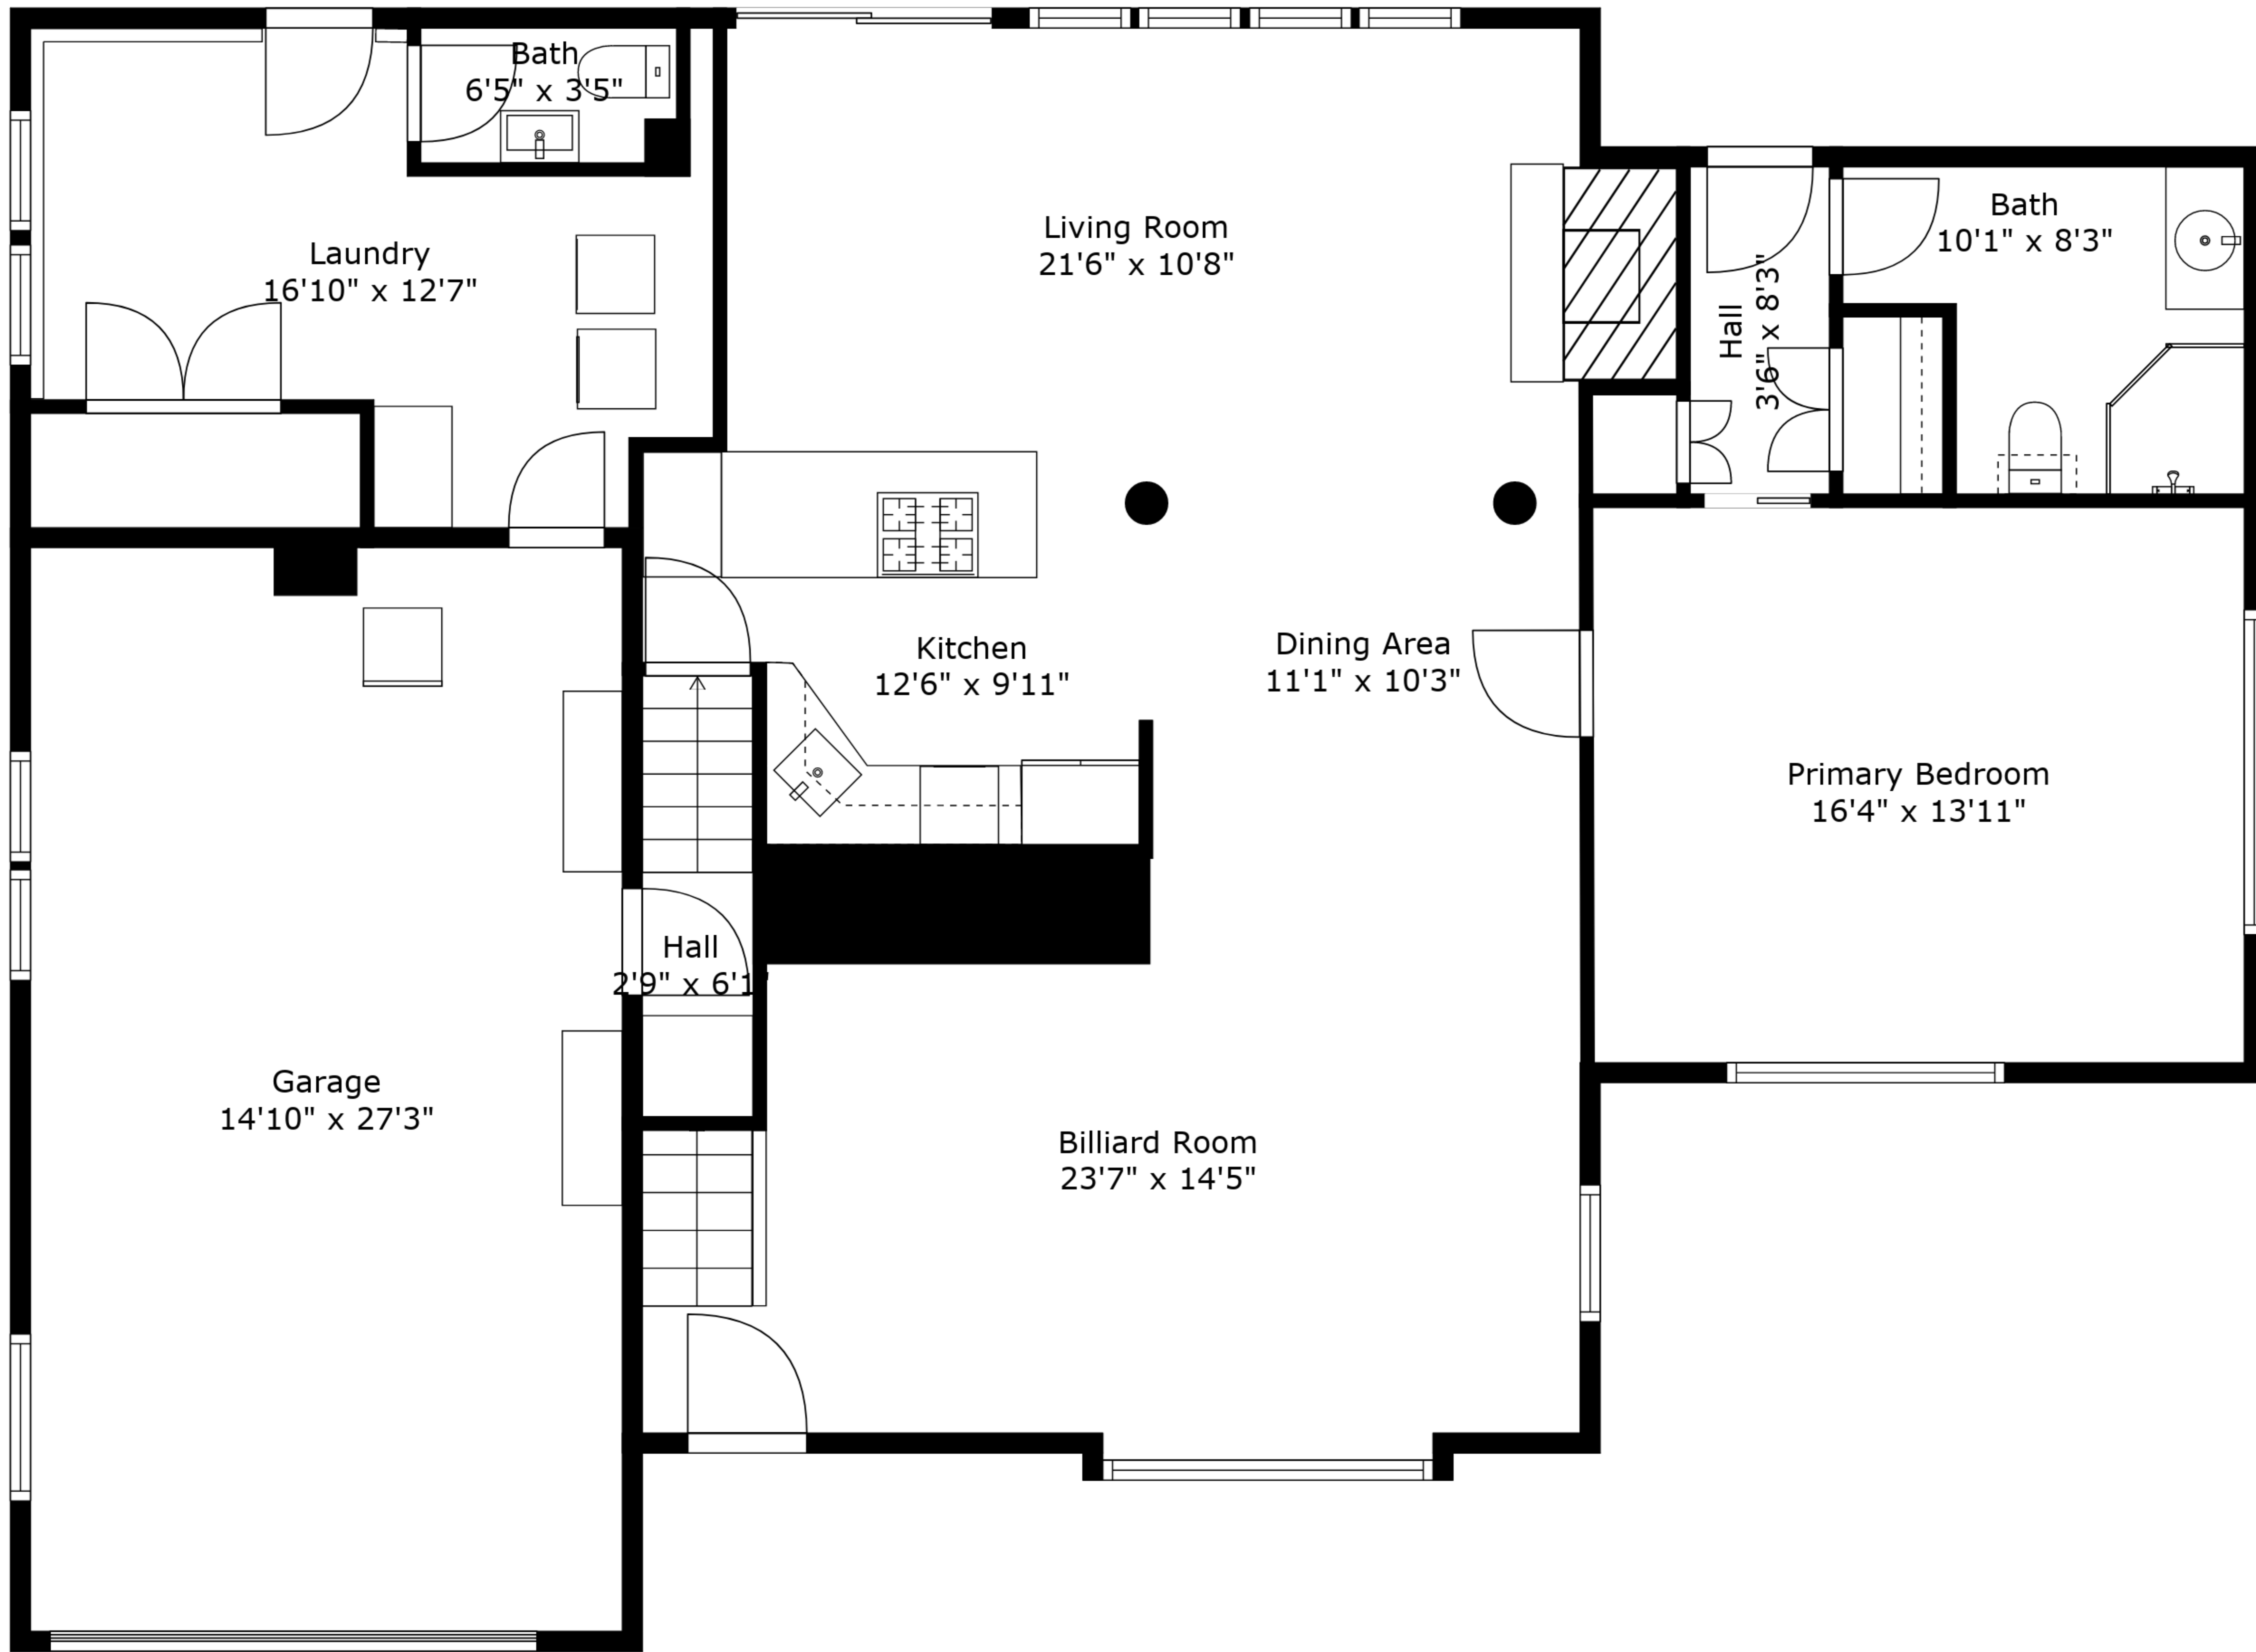

**TOTAL: 2078 sq. ft**

FLOOR 1: 1405 sq. ft, FLOOR 2: 673 sq. ft

EXCLUDED AREAS: GARAGE: 406 sq. ft, BAY WINDOW: 6 sq. ft, OPEN TO BELOW: 85 sq. ft

Measurements Are Approximate - Deemed Highly Reliable But Not Guaranteed

Floor 1

Floor 2

**TOTAL: 2078 sq. ft**  
 FLOOR 1: 1405 sq. ft, FLOOR 2: 673 sq. ft  
 EXCLUDED AREAS: GARAGE: 406 sq. ft, BAY WINDOW: 6 sq. ft, OPEN TO BELOW: 85 sq. ft

Measurements Are Approximate - Deemed Highly Reliable But Not Guaranteed