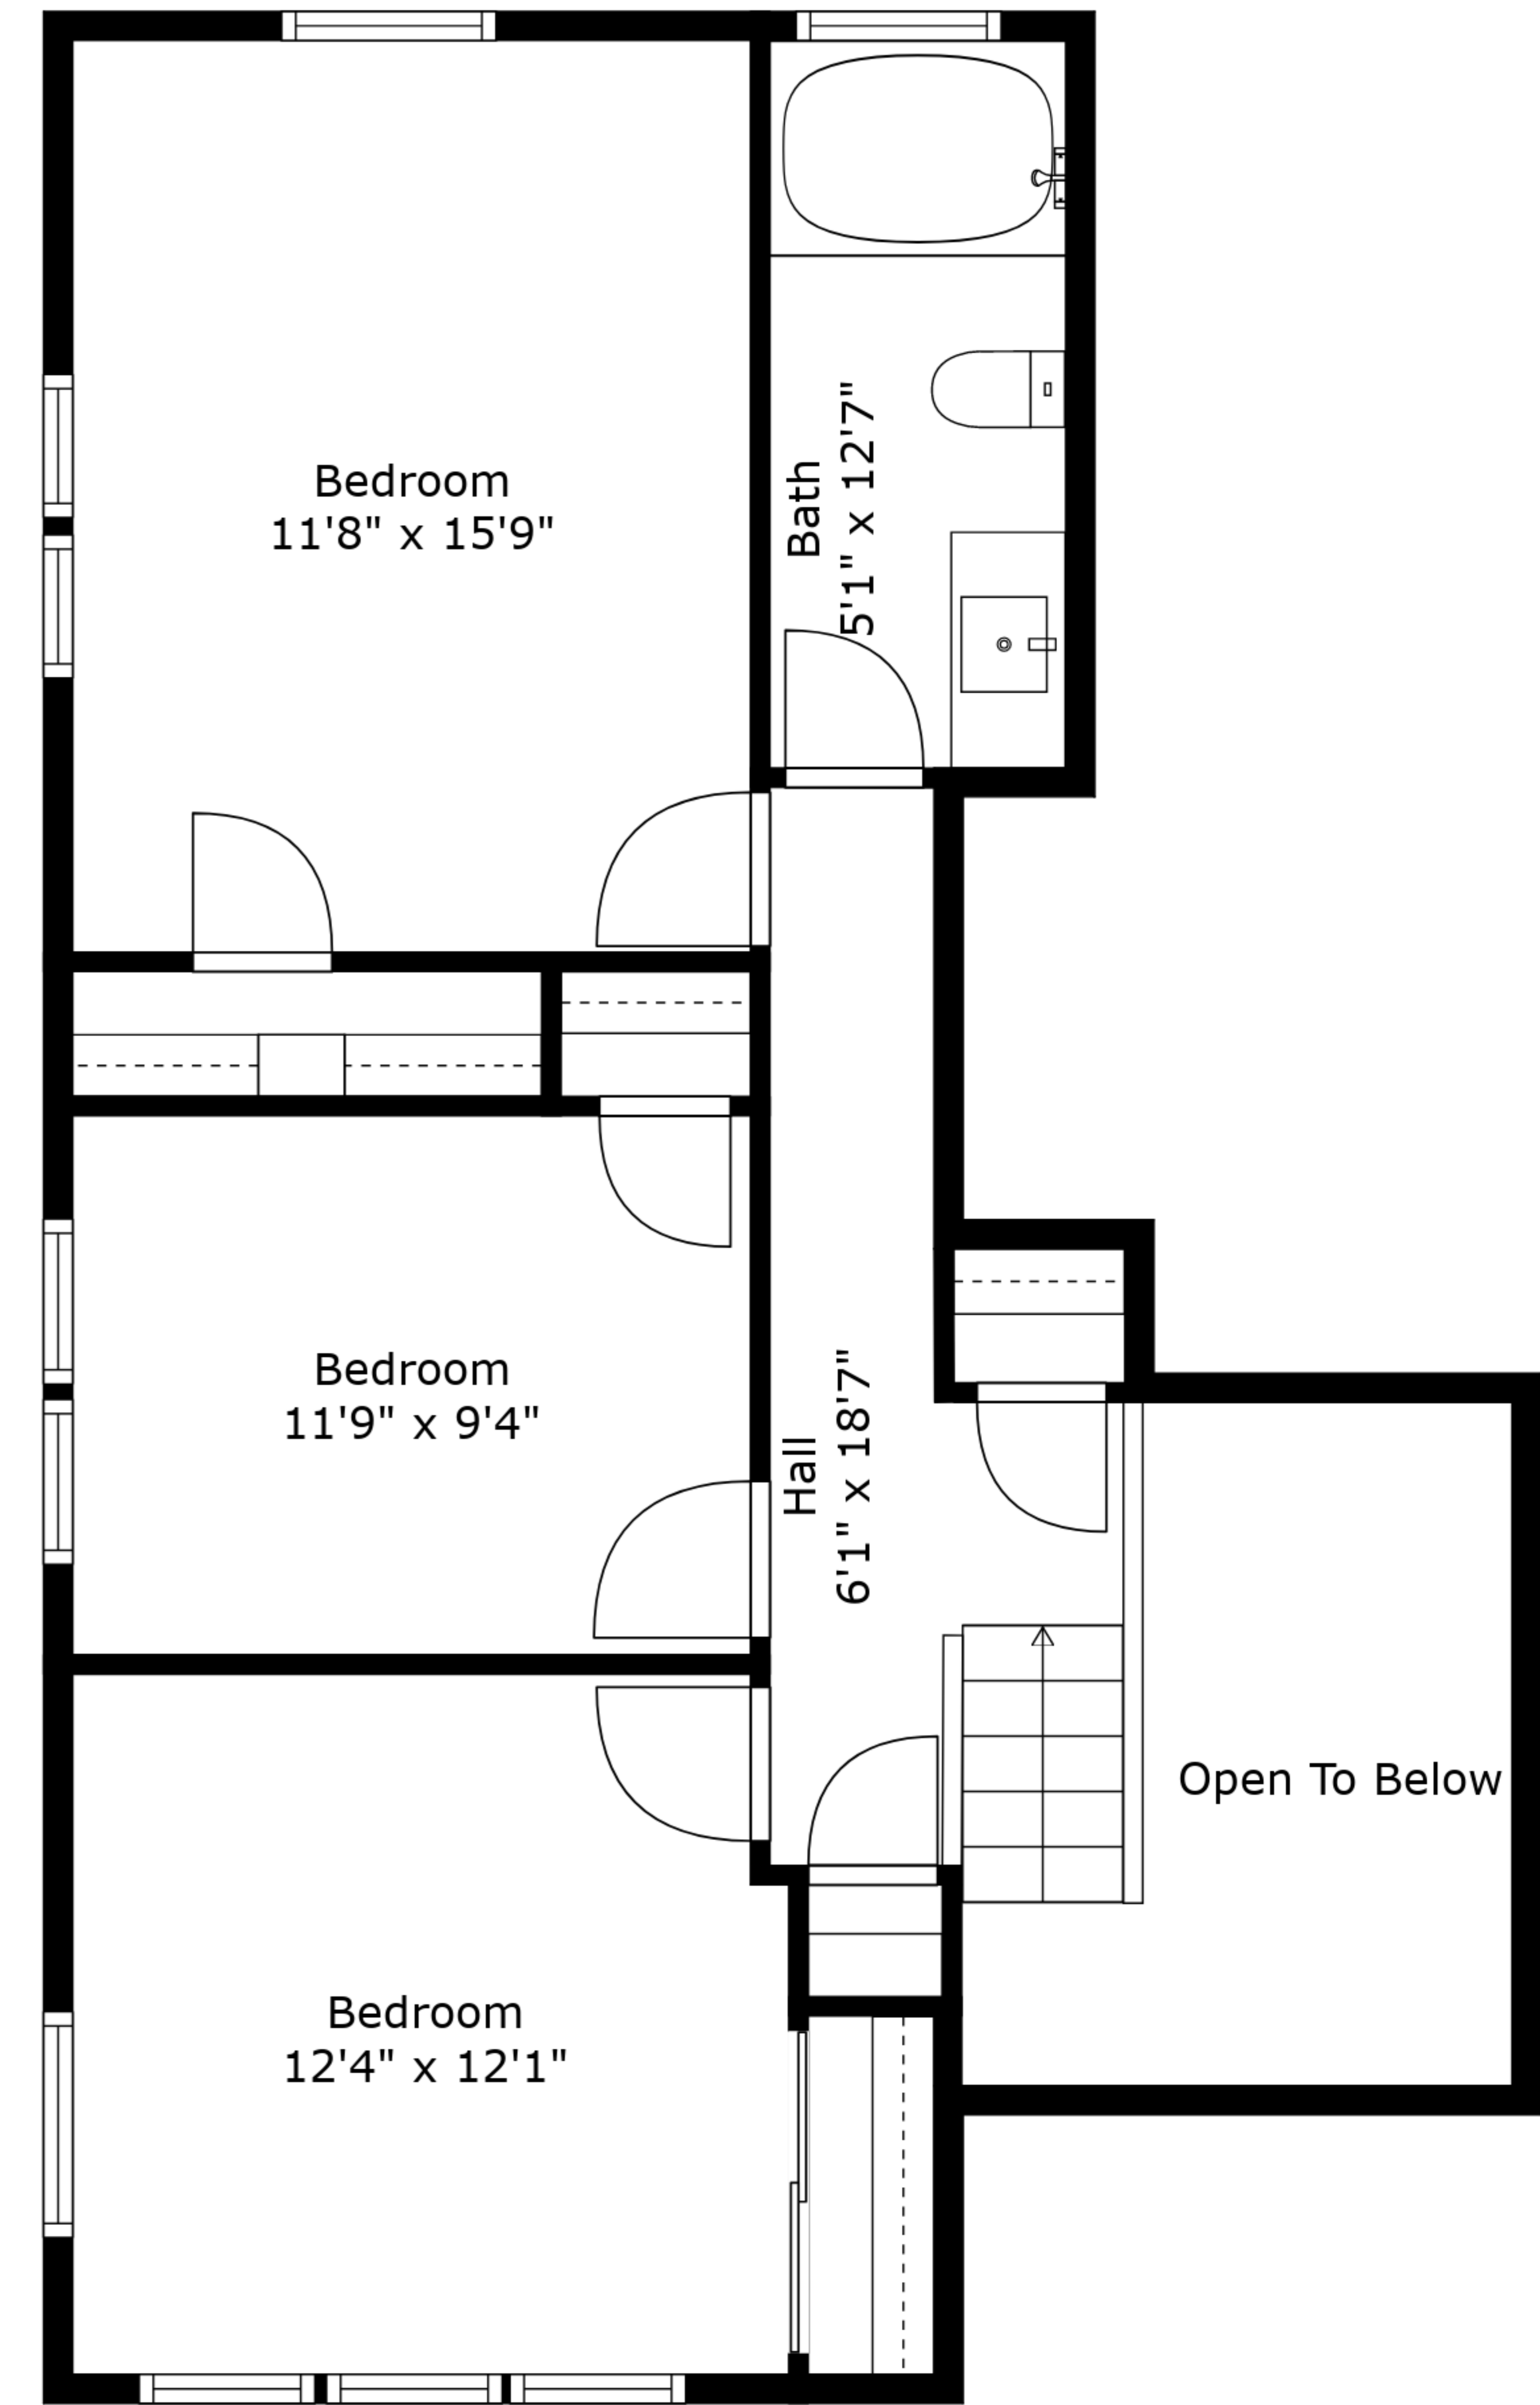

**TOTAL: 2078 sq. ft**

FLOOR 1: 1405 sq. ft, FLOOR 2: 673 sq. ft

EXCLUDED AREAS: GARAGE: 406 sq. ft, BAY WINDOW: 6 sq. ft, OPEN TO BELOW: 85 sq. ft

Measurements Are Approximate - Deemed Highly Reliable But Not Guaranteed

Floor 1

Floor 2

**TOTAL: 2078 sq. ft**  
 FLOOR 1: 1405 sq. ft, FLOOR 2: 673 sq. ft  
 EXCLUDED AREAS: GARAGE: 406 sq. ft, BAY WINDOW: 6 sq. ft, OPEN TO BELOW: 85 sq. ft

Measurements Are Approximate - Deemed Highly Reliable But Not Guaranteed