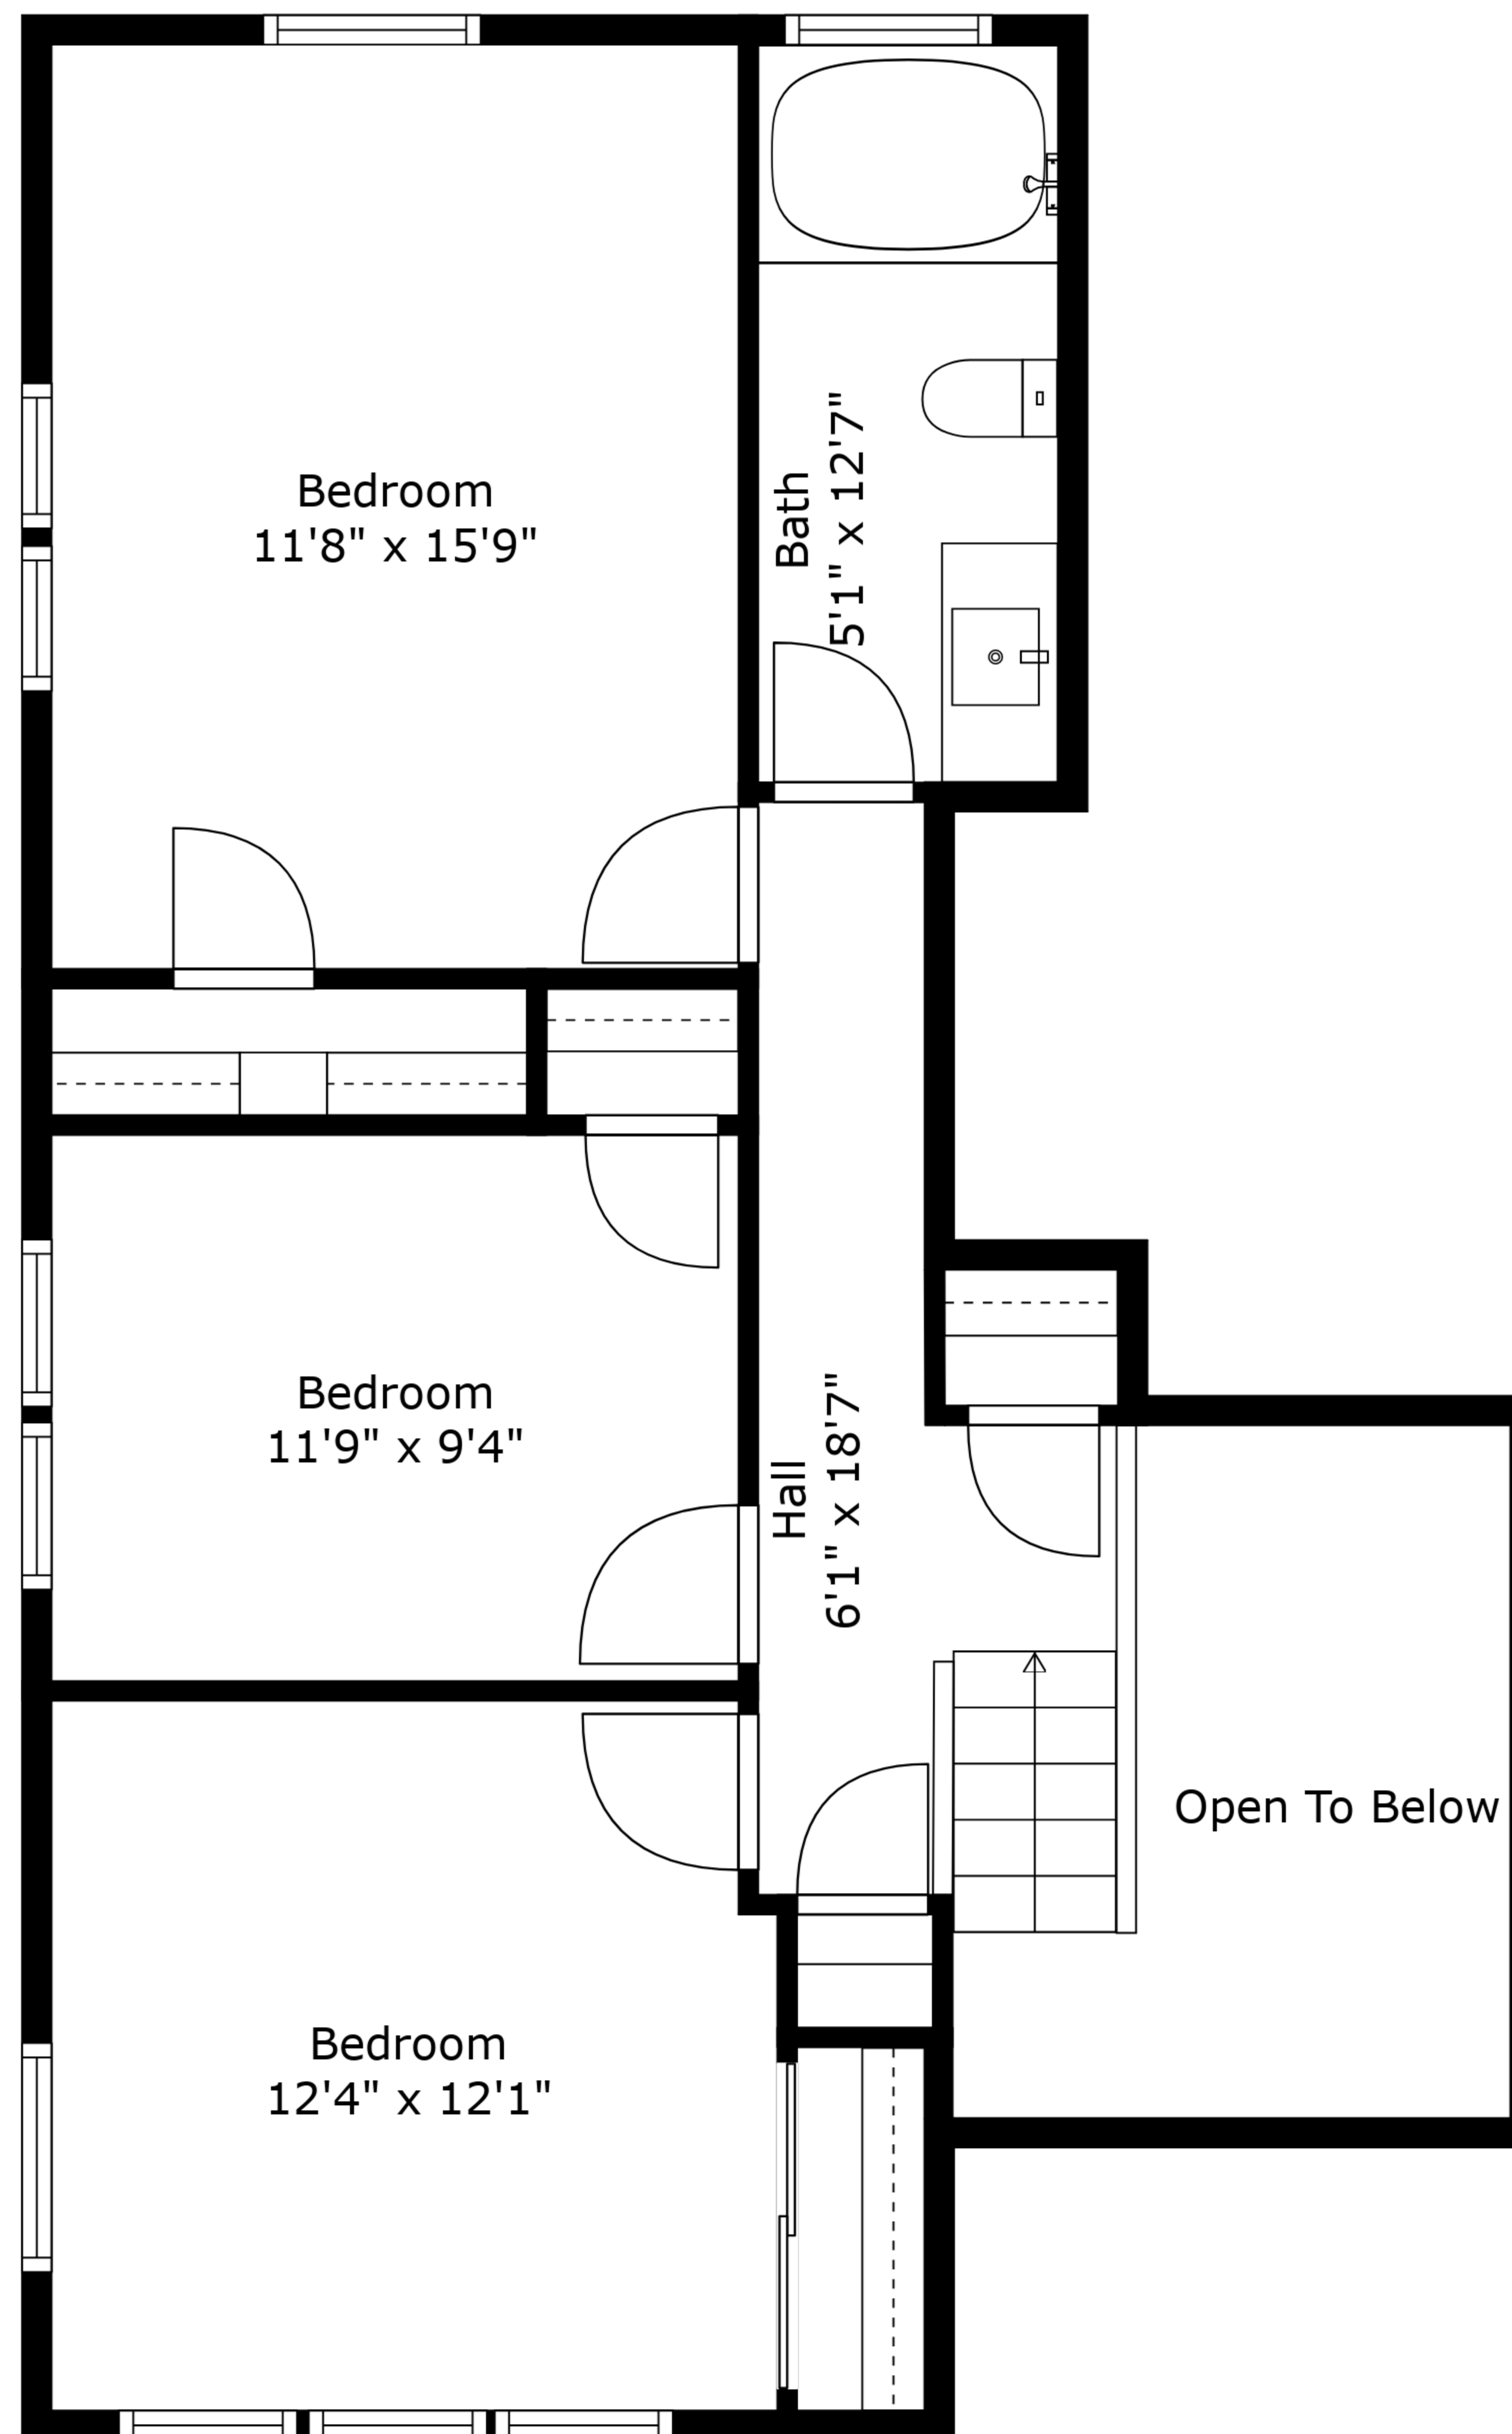

**TOTAL: 2078 sq. ft**

FLOOR 1: 1405 sq. ft, FLOOR 2: 673 sq. ft

EXCLUDED AREAS: GARAGE: 406 sq. ft, BAY WINDOW: 6 sq. ft, OPEN TO BELOW: 85 sq. ft

Measurements Are Approximate - Deemed Highly Reliable But Not Guaranteed

Floor 1

Floor 2

**TOTAL: 2078 sq. ft**  
 FLOOR 1: 1405 sq. ft, FLOOR 2: 673 sq. ft  
 EXCLUDED AREAS: GARAGE: 406 sq. ft, BAY WINDOW: 6 sq. ft, OPEN TO BELOW: 85 sq. ft

Measurements Are Approximate - Deemed Highly Reliable But Not Guaranteed