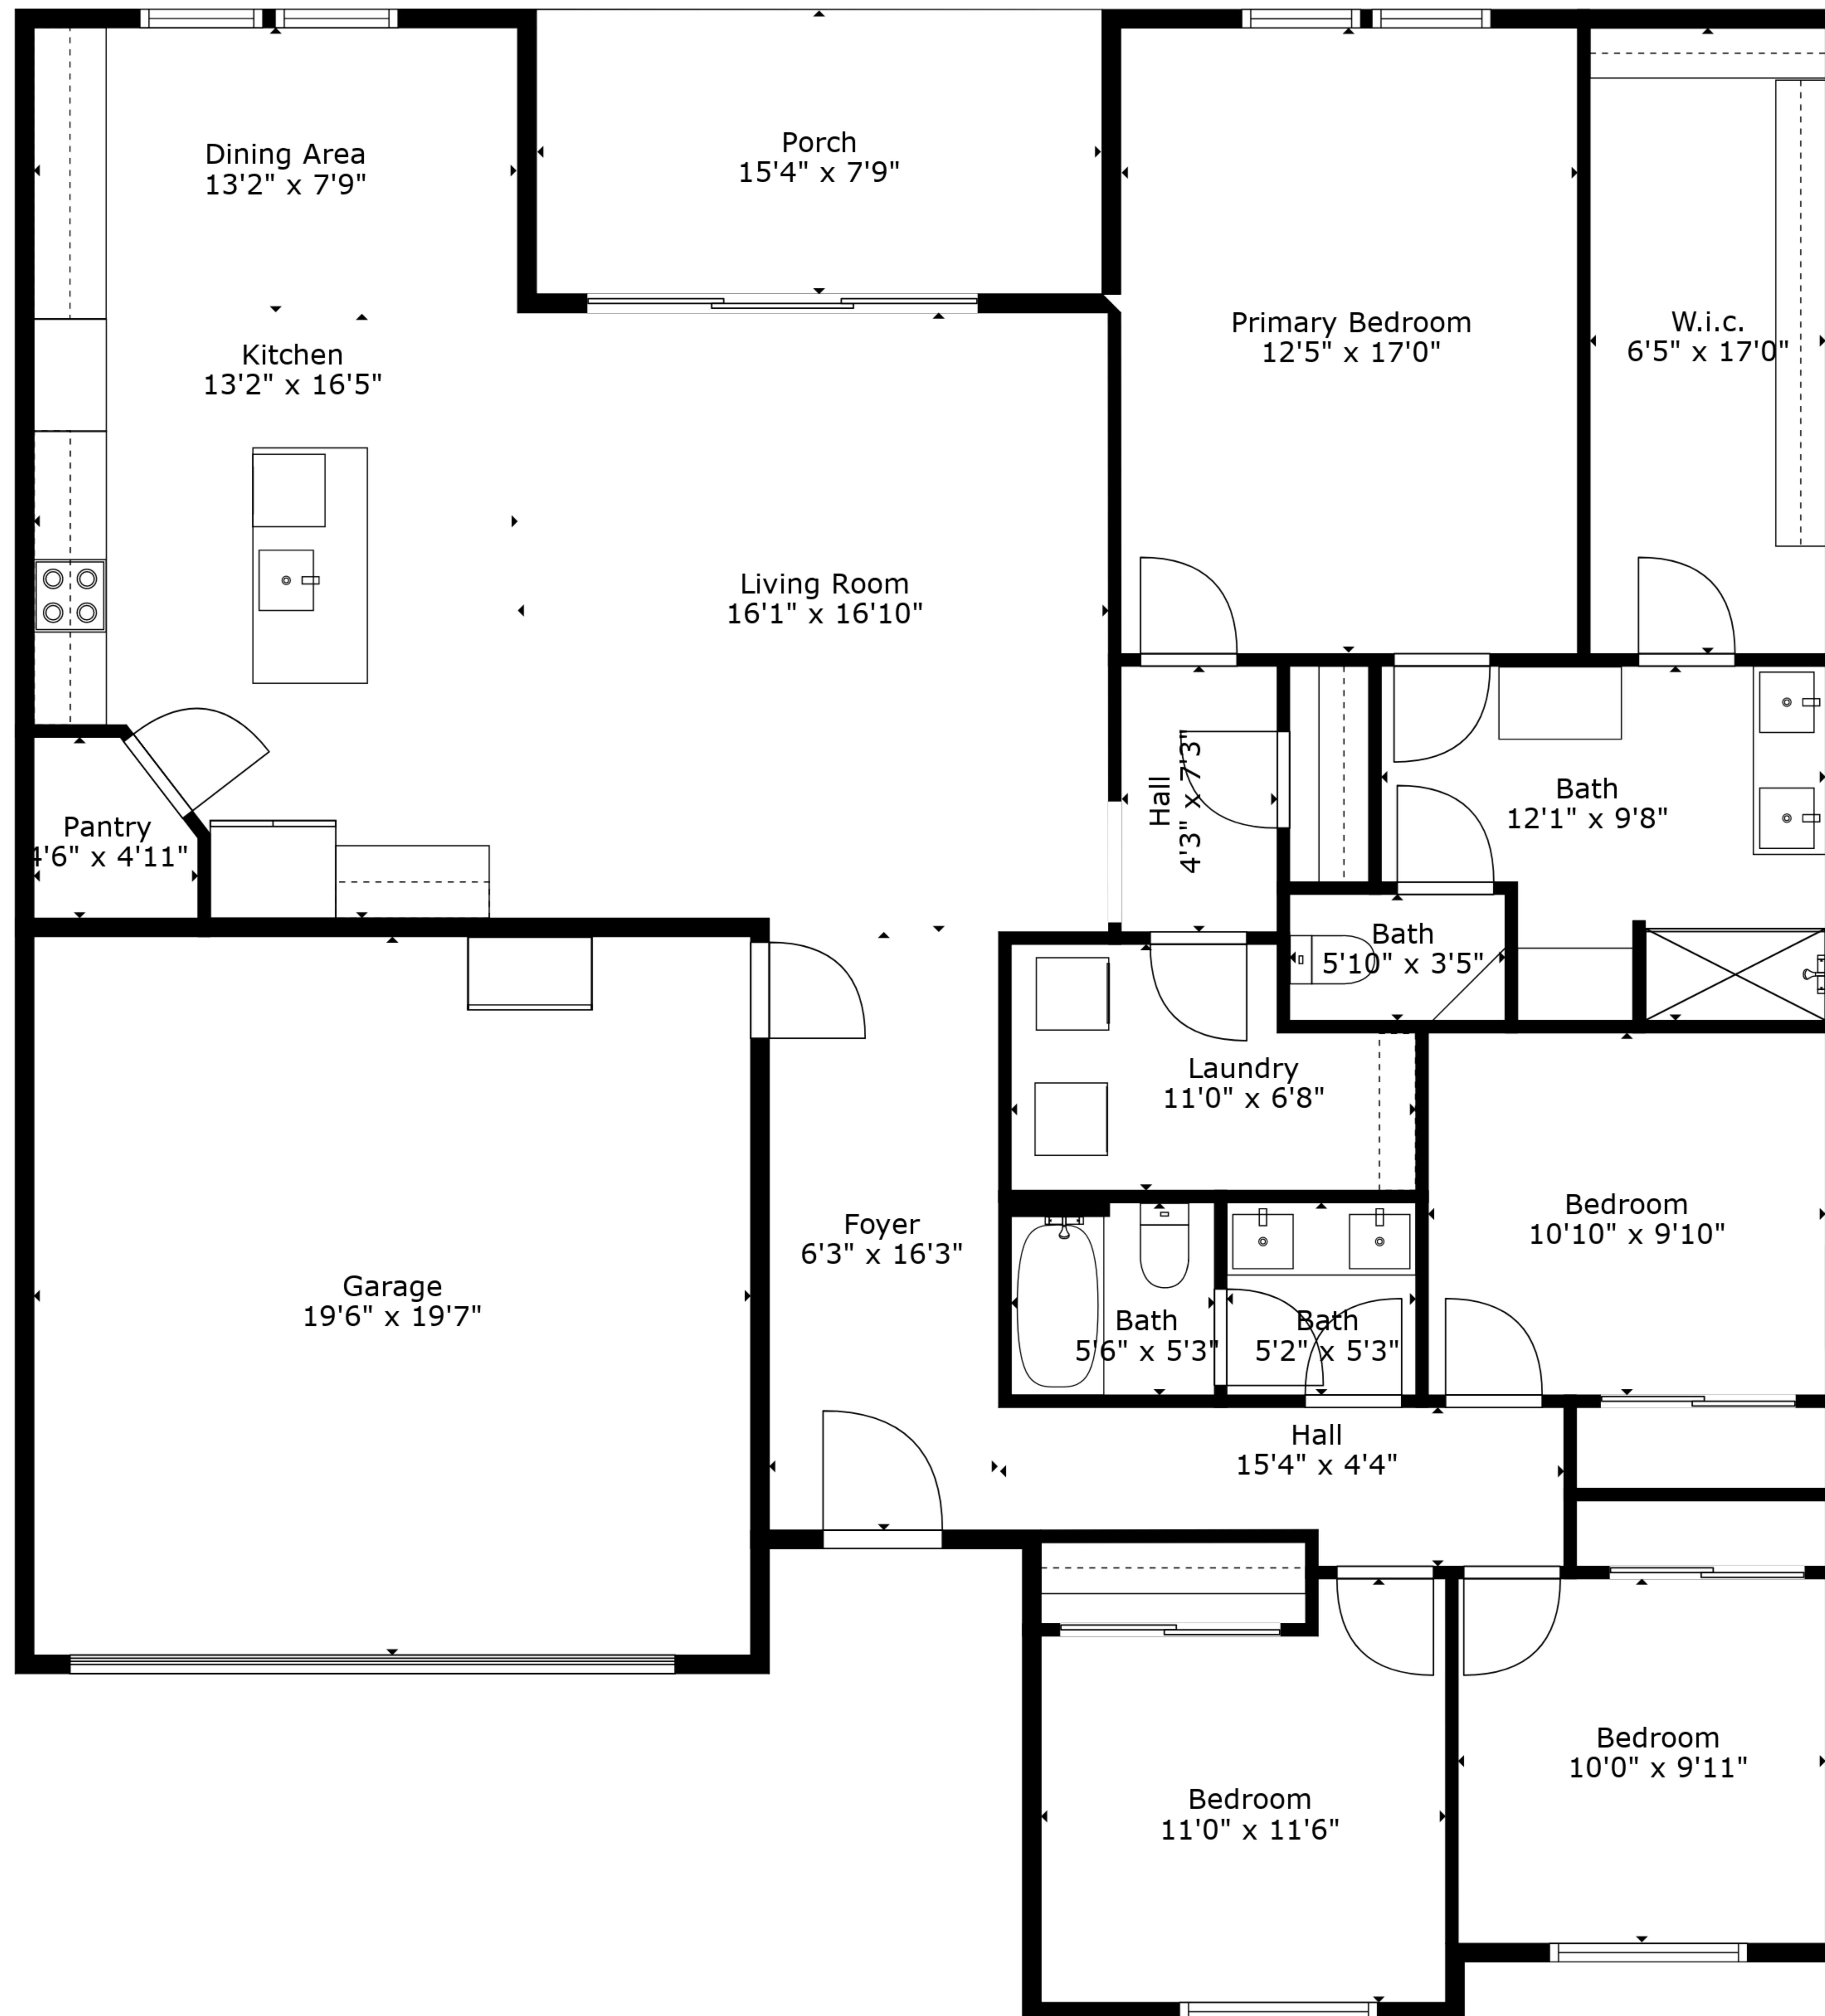

Estimated areas

GLA FLOOR 1: 1900 sq. ft, excluded 522 sq. ft
 Total GLA 1900 sq. ft, total scanned area 2422 sq. ft

Sizes And Dimensions Are Approximate. Actual May Vary.

Estimated areas

GLA FLOOR 1: 1900 sq. ft, excluded 522 sq. ft
 Total GLA 1900 sq. ft, total scanned area 2422 sq. ft

Sizes And Dimensions Are Approximate. Actual May Vary.