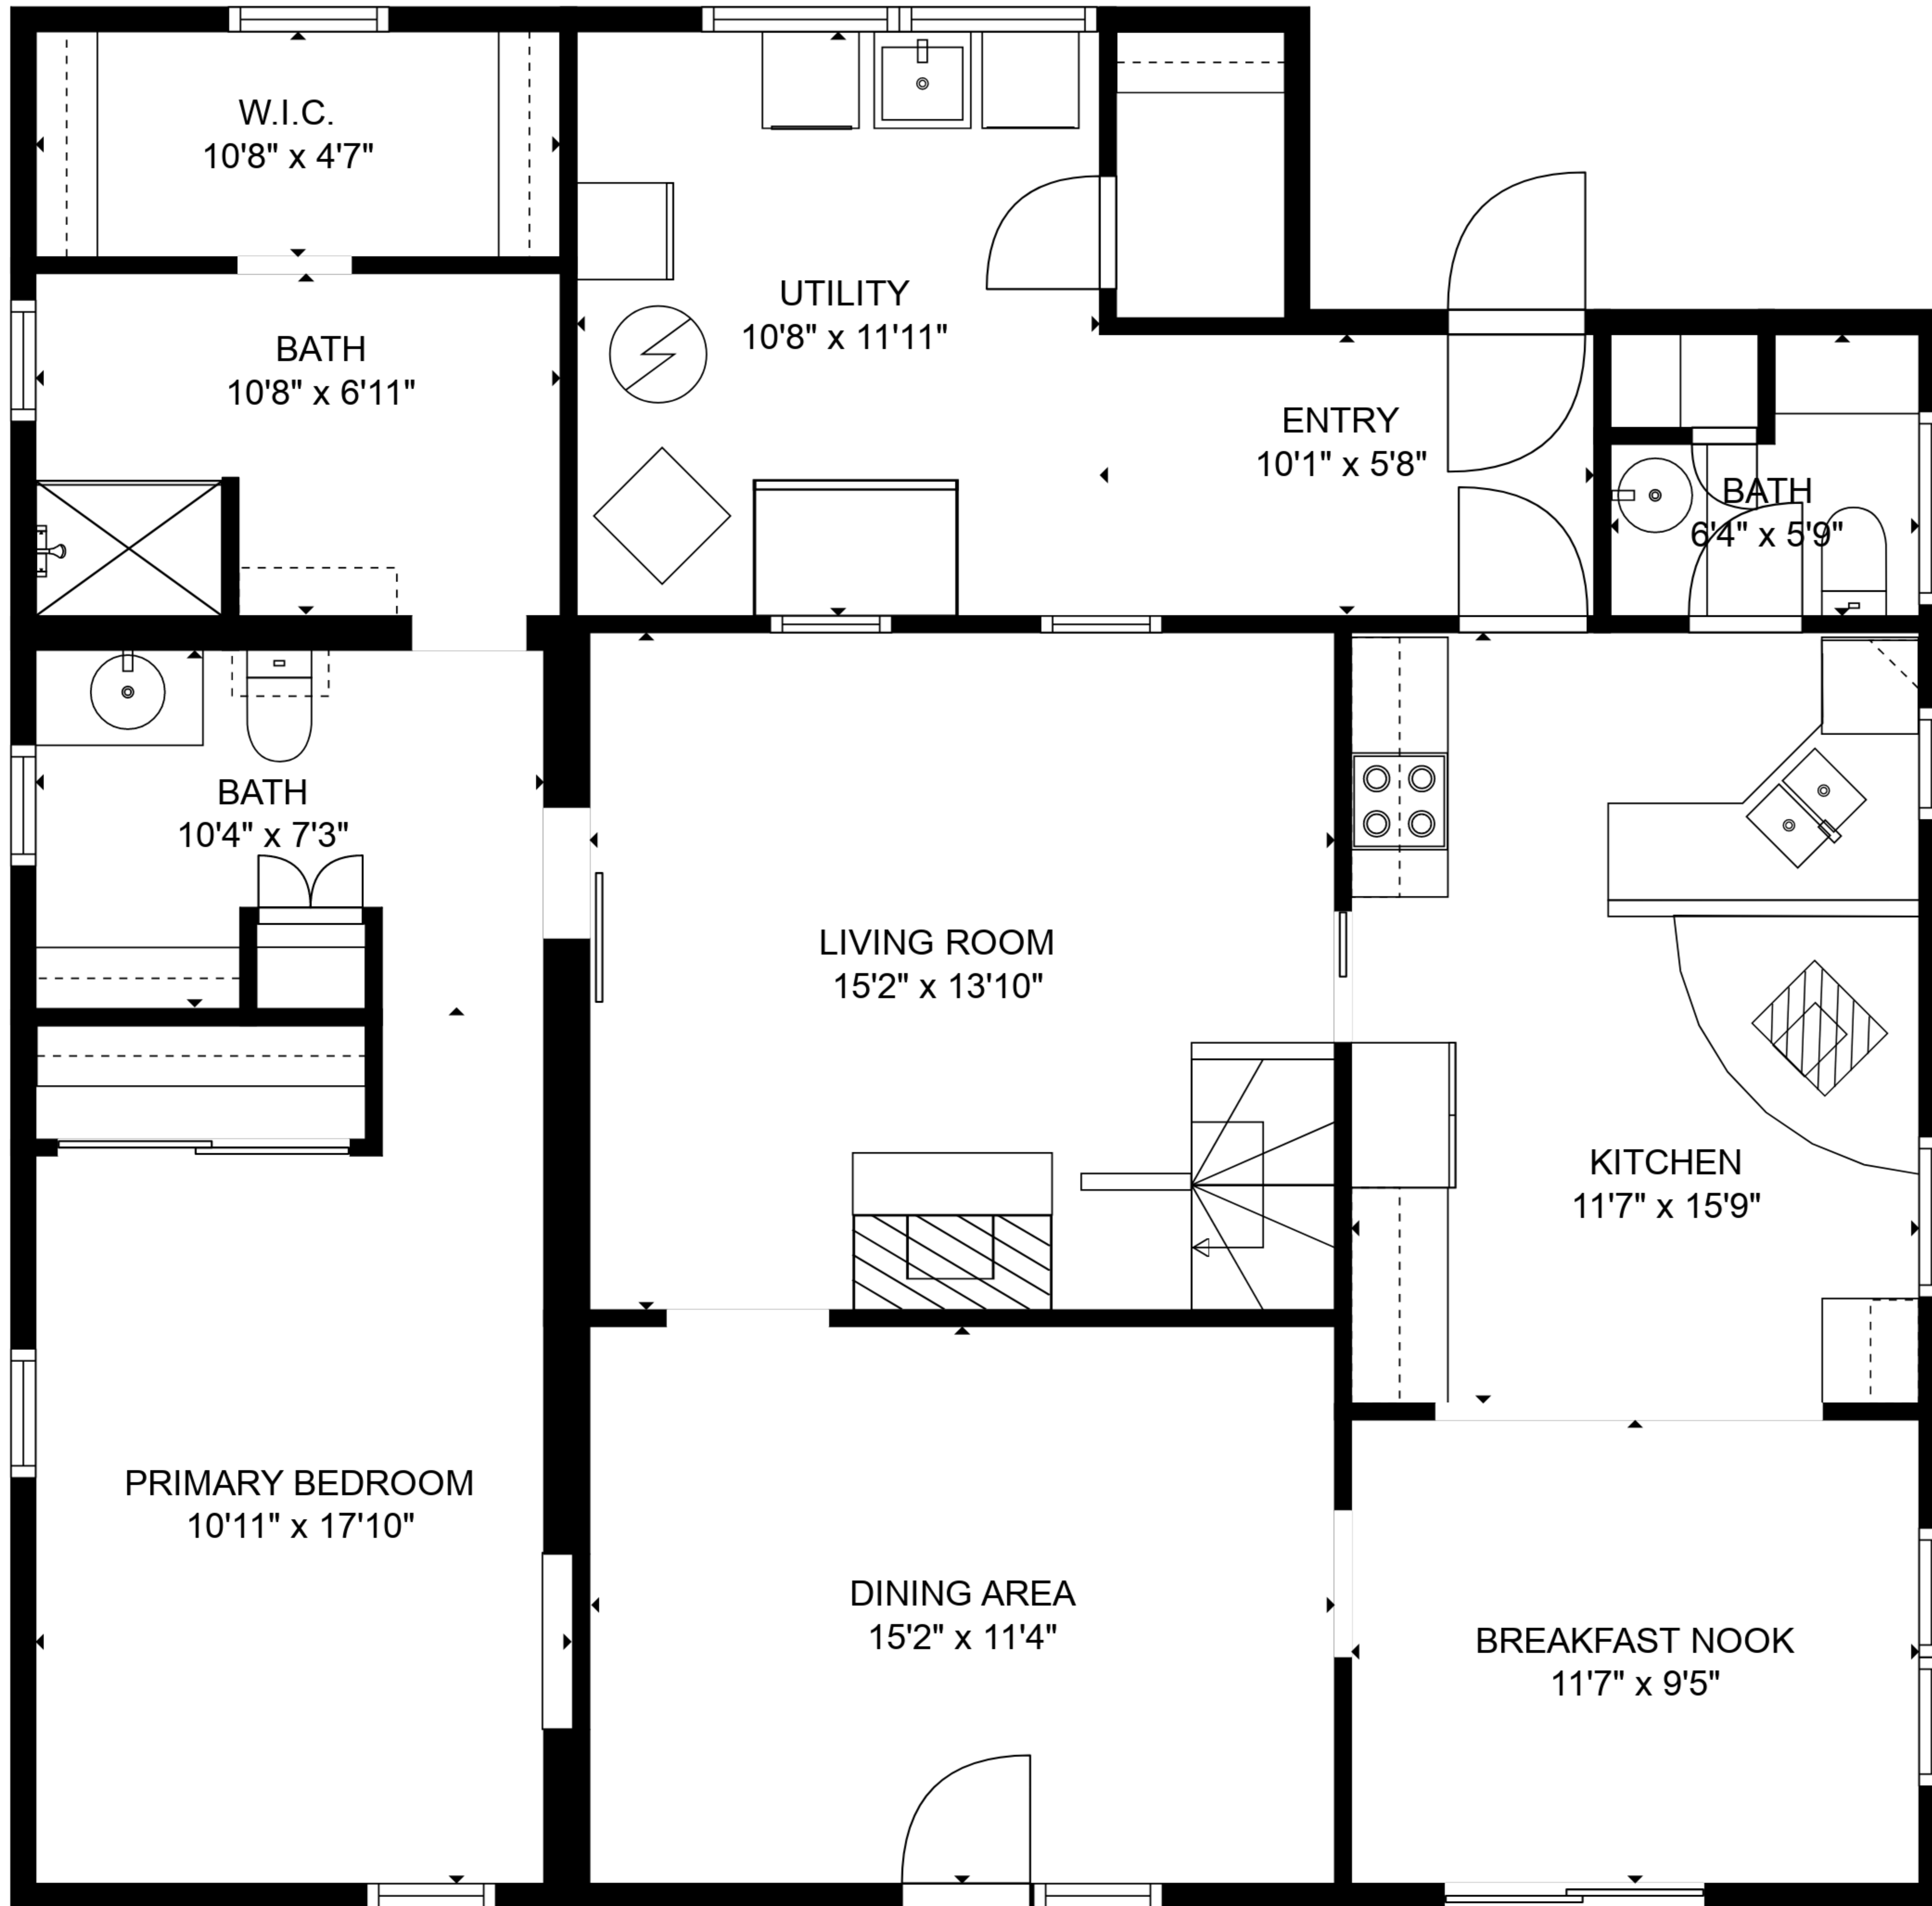

**TOTAL: 1814 sq. ft**

BELOW GROUND: 1371 sq. ft, FLOOR 2: 443 sq. ft  
 EXCLUDED AREAS: LOW CEILING: 126 sq. ft

SIZES AND DIMENSIONS ARE APPROXIMATE, ACTUAL MAY VARY.

**TOTAL: 1814 sq. ft**  
BELOW GROUND: 1371 sq. ft, FLOOR 2: 443 sq. ft  
EXCLUDED AREAS: LOW CEILING: 126 sq. ft

SIZES AND DIMENSIONS ARE APPROXIMATE, ACTUAL MAY VARY.

FLOOR 1

FLOOR 2

**TOTAL: 1814 sq. ft**  
 BELOW GROUND: 1371 sq. ft, FLOOR 2: 443 sq. ft  
 EXCLUDED AREAS: LOW CEILING: 126 sq. ft

SIZES AND DIMENSIONS ARE APPROXIMATE, ACTUAL MAY VARY.