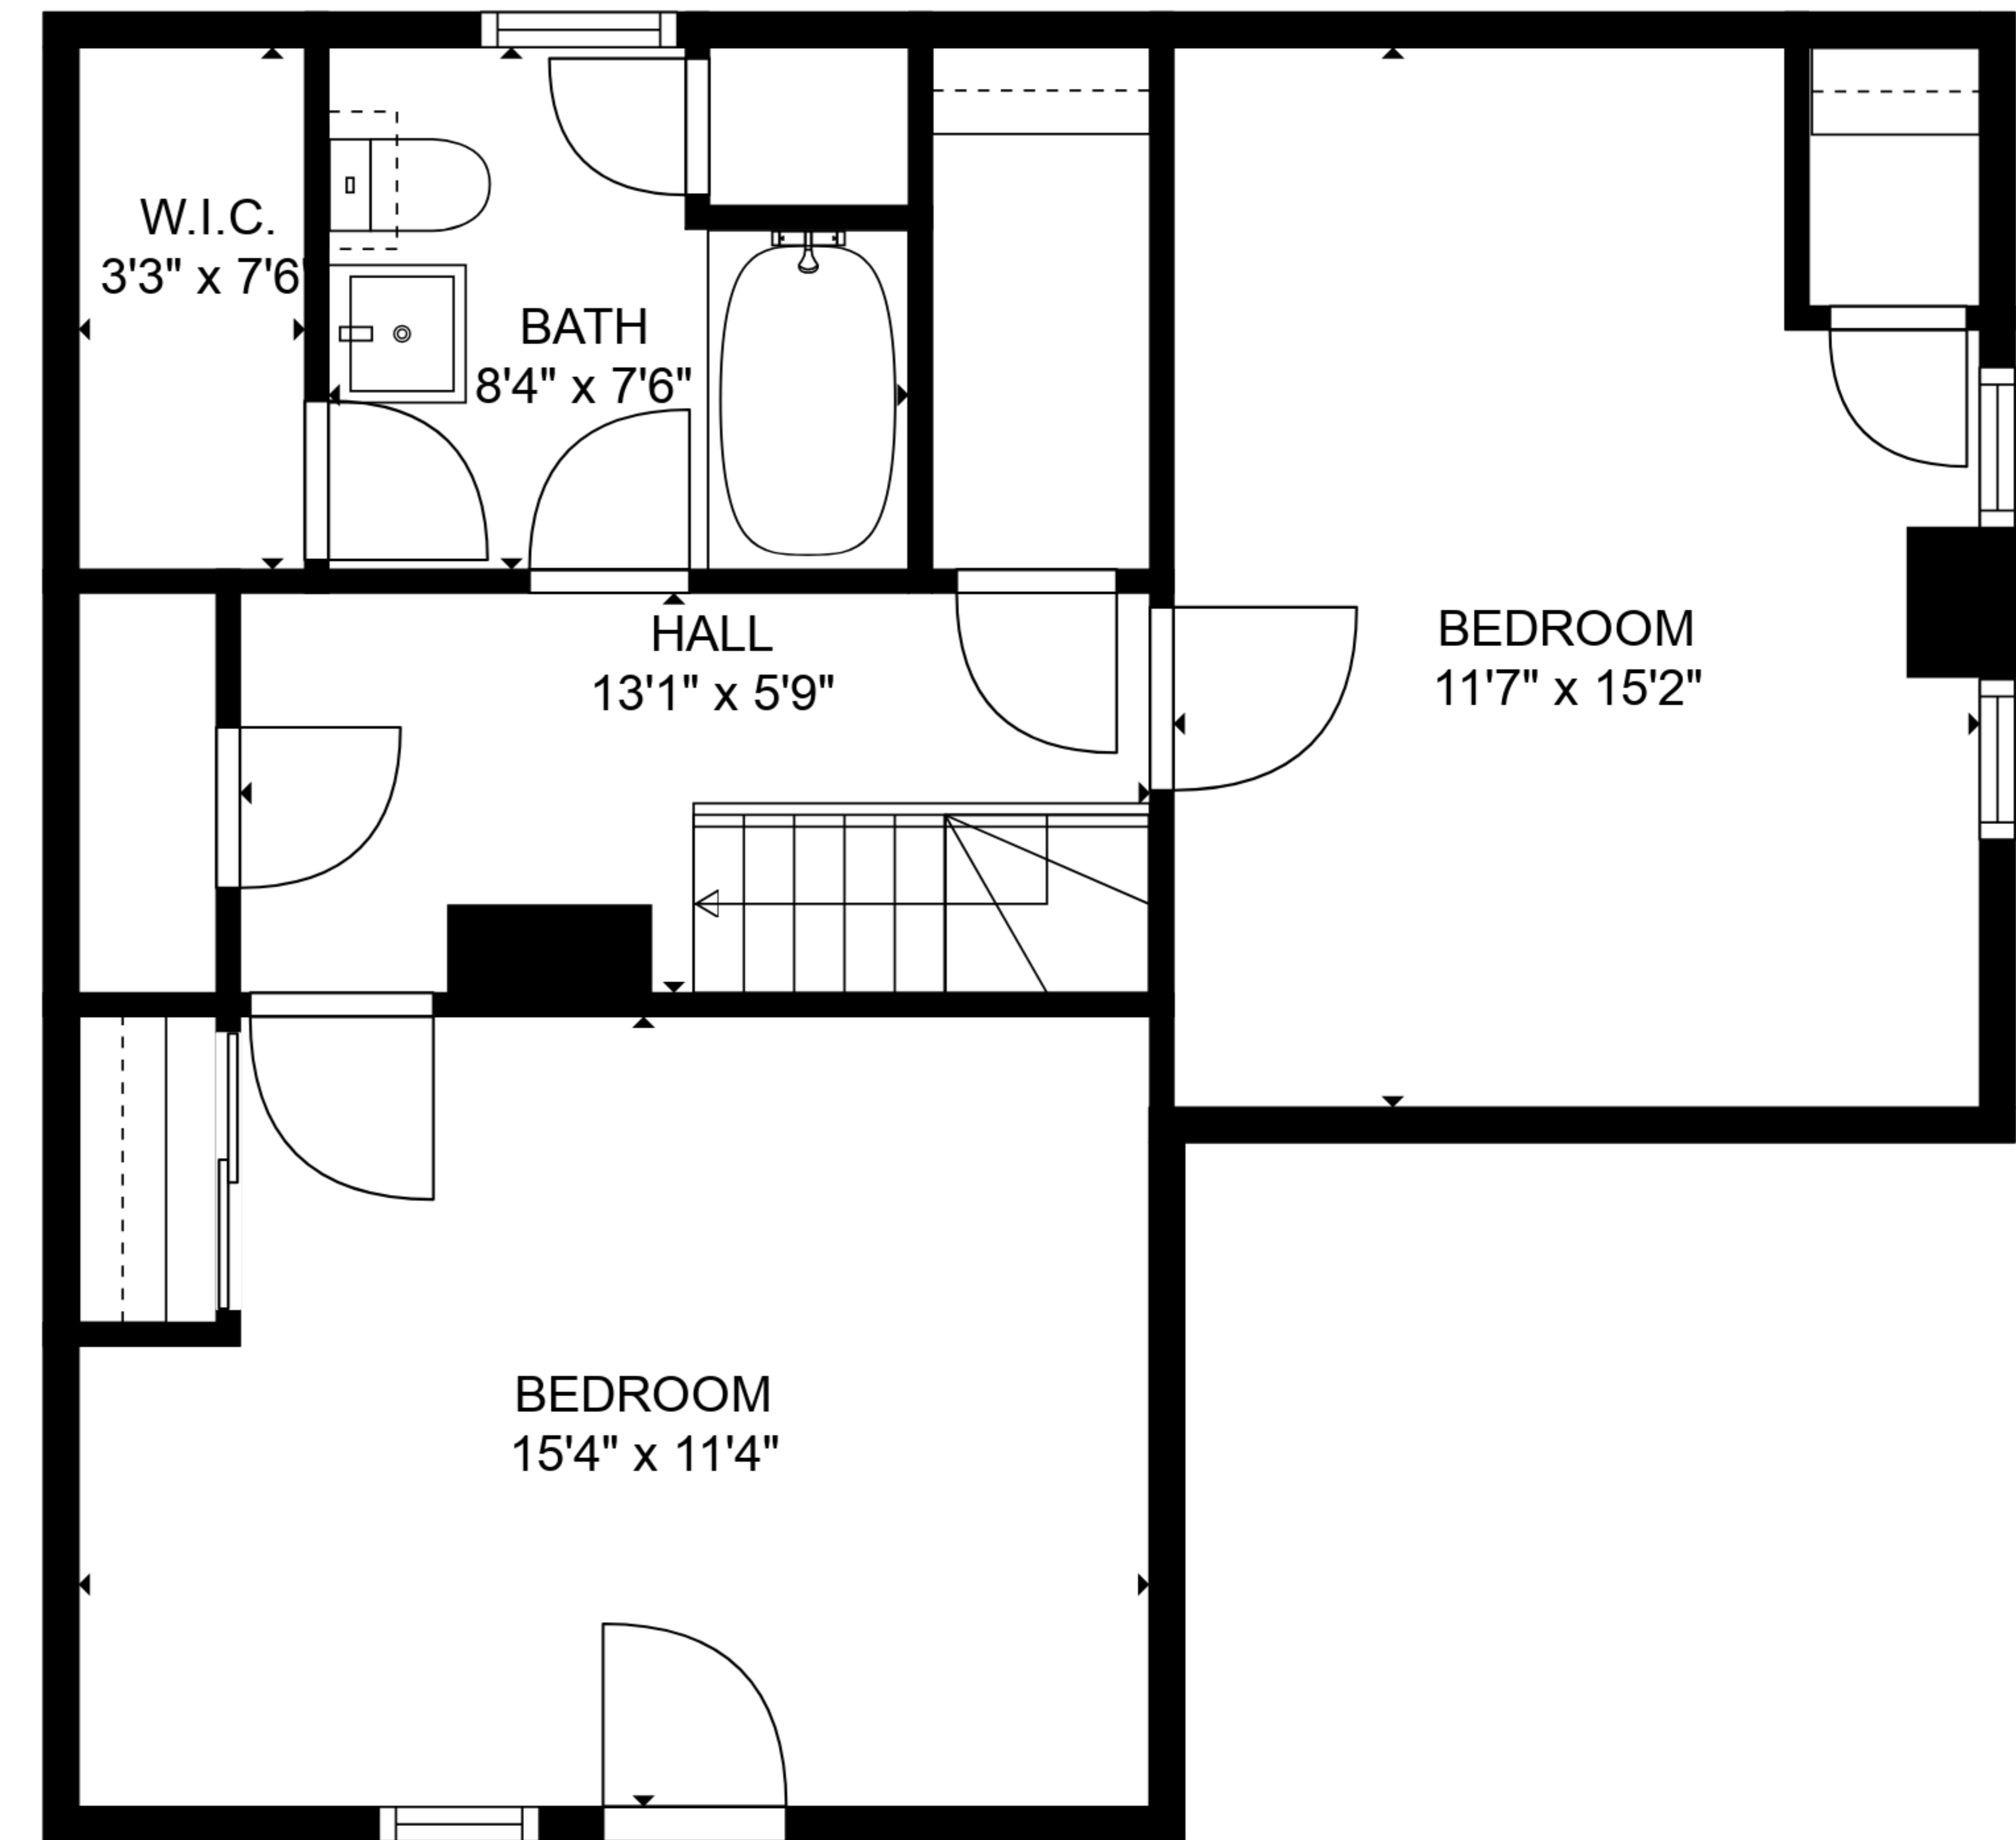

**TOTAL: 1814 sq. ft**

BELOW GROUND: 1371 sq. ft, FLOOR 2: 443 sq. ft  
 EXCLUDED AREAS: LOW CEILING: 126 sq. ft

SIZES AND DIMENSIONS ARE APPROXIMATE, ACTUAL MAY VARY.

**TOTAL: 1814 sq. ft**  
BELOW GROUND: 1371 sq. ft, FLOOR 2: 443 sq. ft  
EXCLUDED AREAS: LOW CEILING: 126 sq. ft

SIZES AND DIMENSIONS ARE APPROXIMATE, ACTUAL MAY VARY.

FLOOR 1

FLOOR 2

**TOTAL: 1814 sq. ft**  
 BELOW GROUND: 1371 sq. ft, FLOOR 2: 443 sq. ft  
 EXCLUDED AREAS: LOW CEILING: 126 sq. ft

SIZES AND DIMENSIONS ARE APPROXIMATE, ACTUAL MAY VARY.