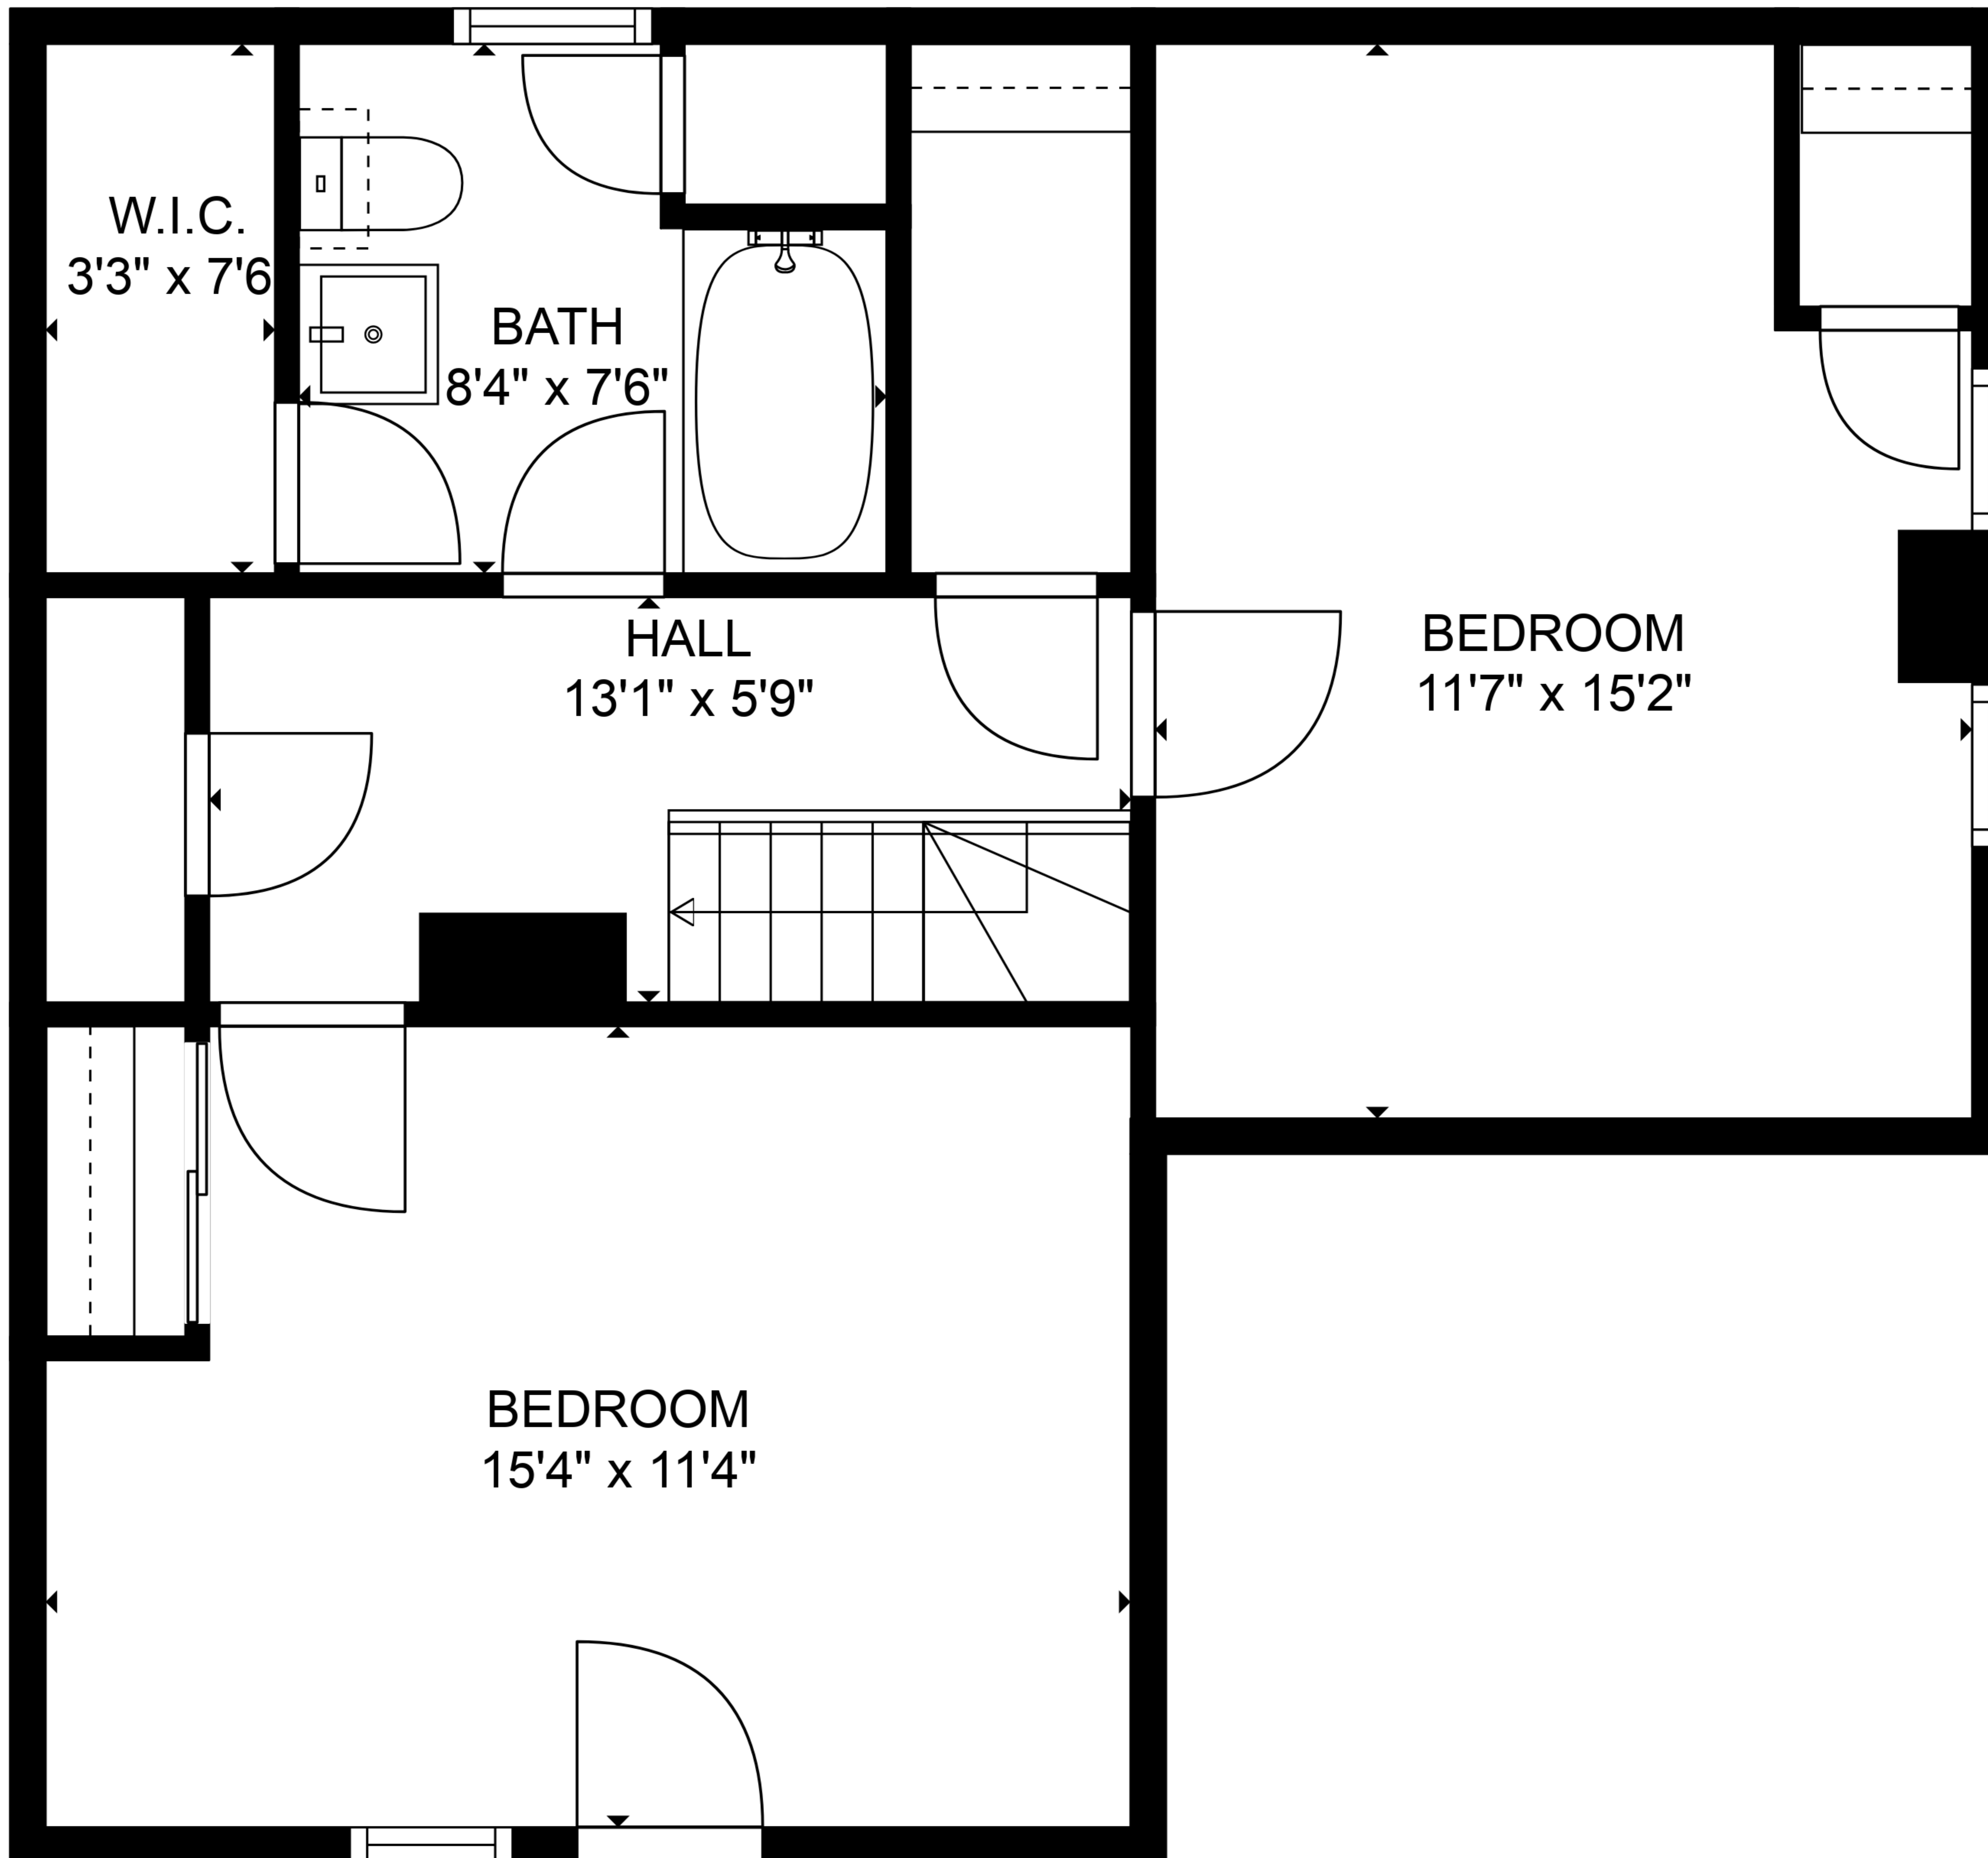

**TOTAL: 1814 sq. ft**

BELOW GROUND: 1371 sq. ft, FLOOR 2: 443 sq. ft  
 EXCLUDED AREAS: LOW CEILING: 126 sq. ft

SIZES AND DIMENSIONS ARE APPROXIMATE, ACTUAL MAY VARY.

**TOTAL: 1814 sq. ft**  
BELOW GROUND: 1371 sq. ft, FLOOR 2: 443 sq. ft  
EXCLUDED AREAS: LOW CEILING: 126 sq. ft

SIZES AND DIMENSIONS ARE APPROXIMATE, ACTUAL MAY VARY.

FLOOR 1

FLOOR 2

**TOTAL: 1814 sq. ft**  
 BELOW GROUND: 1371 sq. ft, FLOOR 2: 443 sq. ft  
 EXCLUDED AREAS: LOW CEILING: 126 sq. ft

SIZES AND DIMENSIONS ARE APPROXIMATE, ACTUAL MAY VARY.