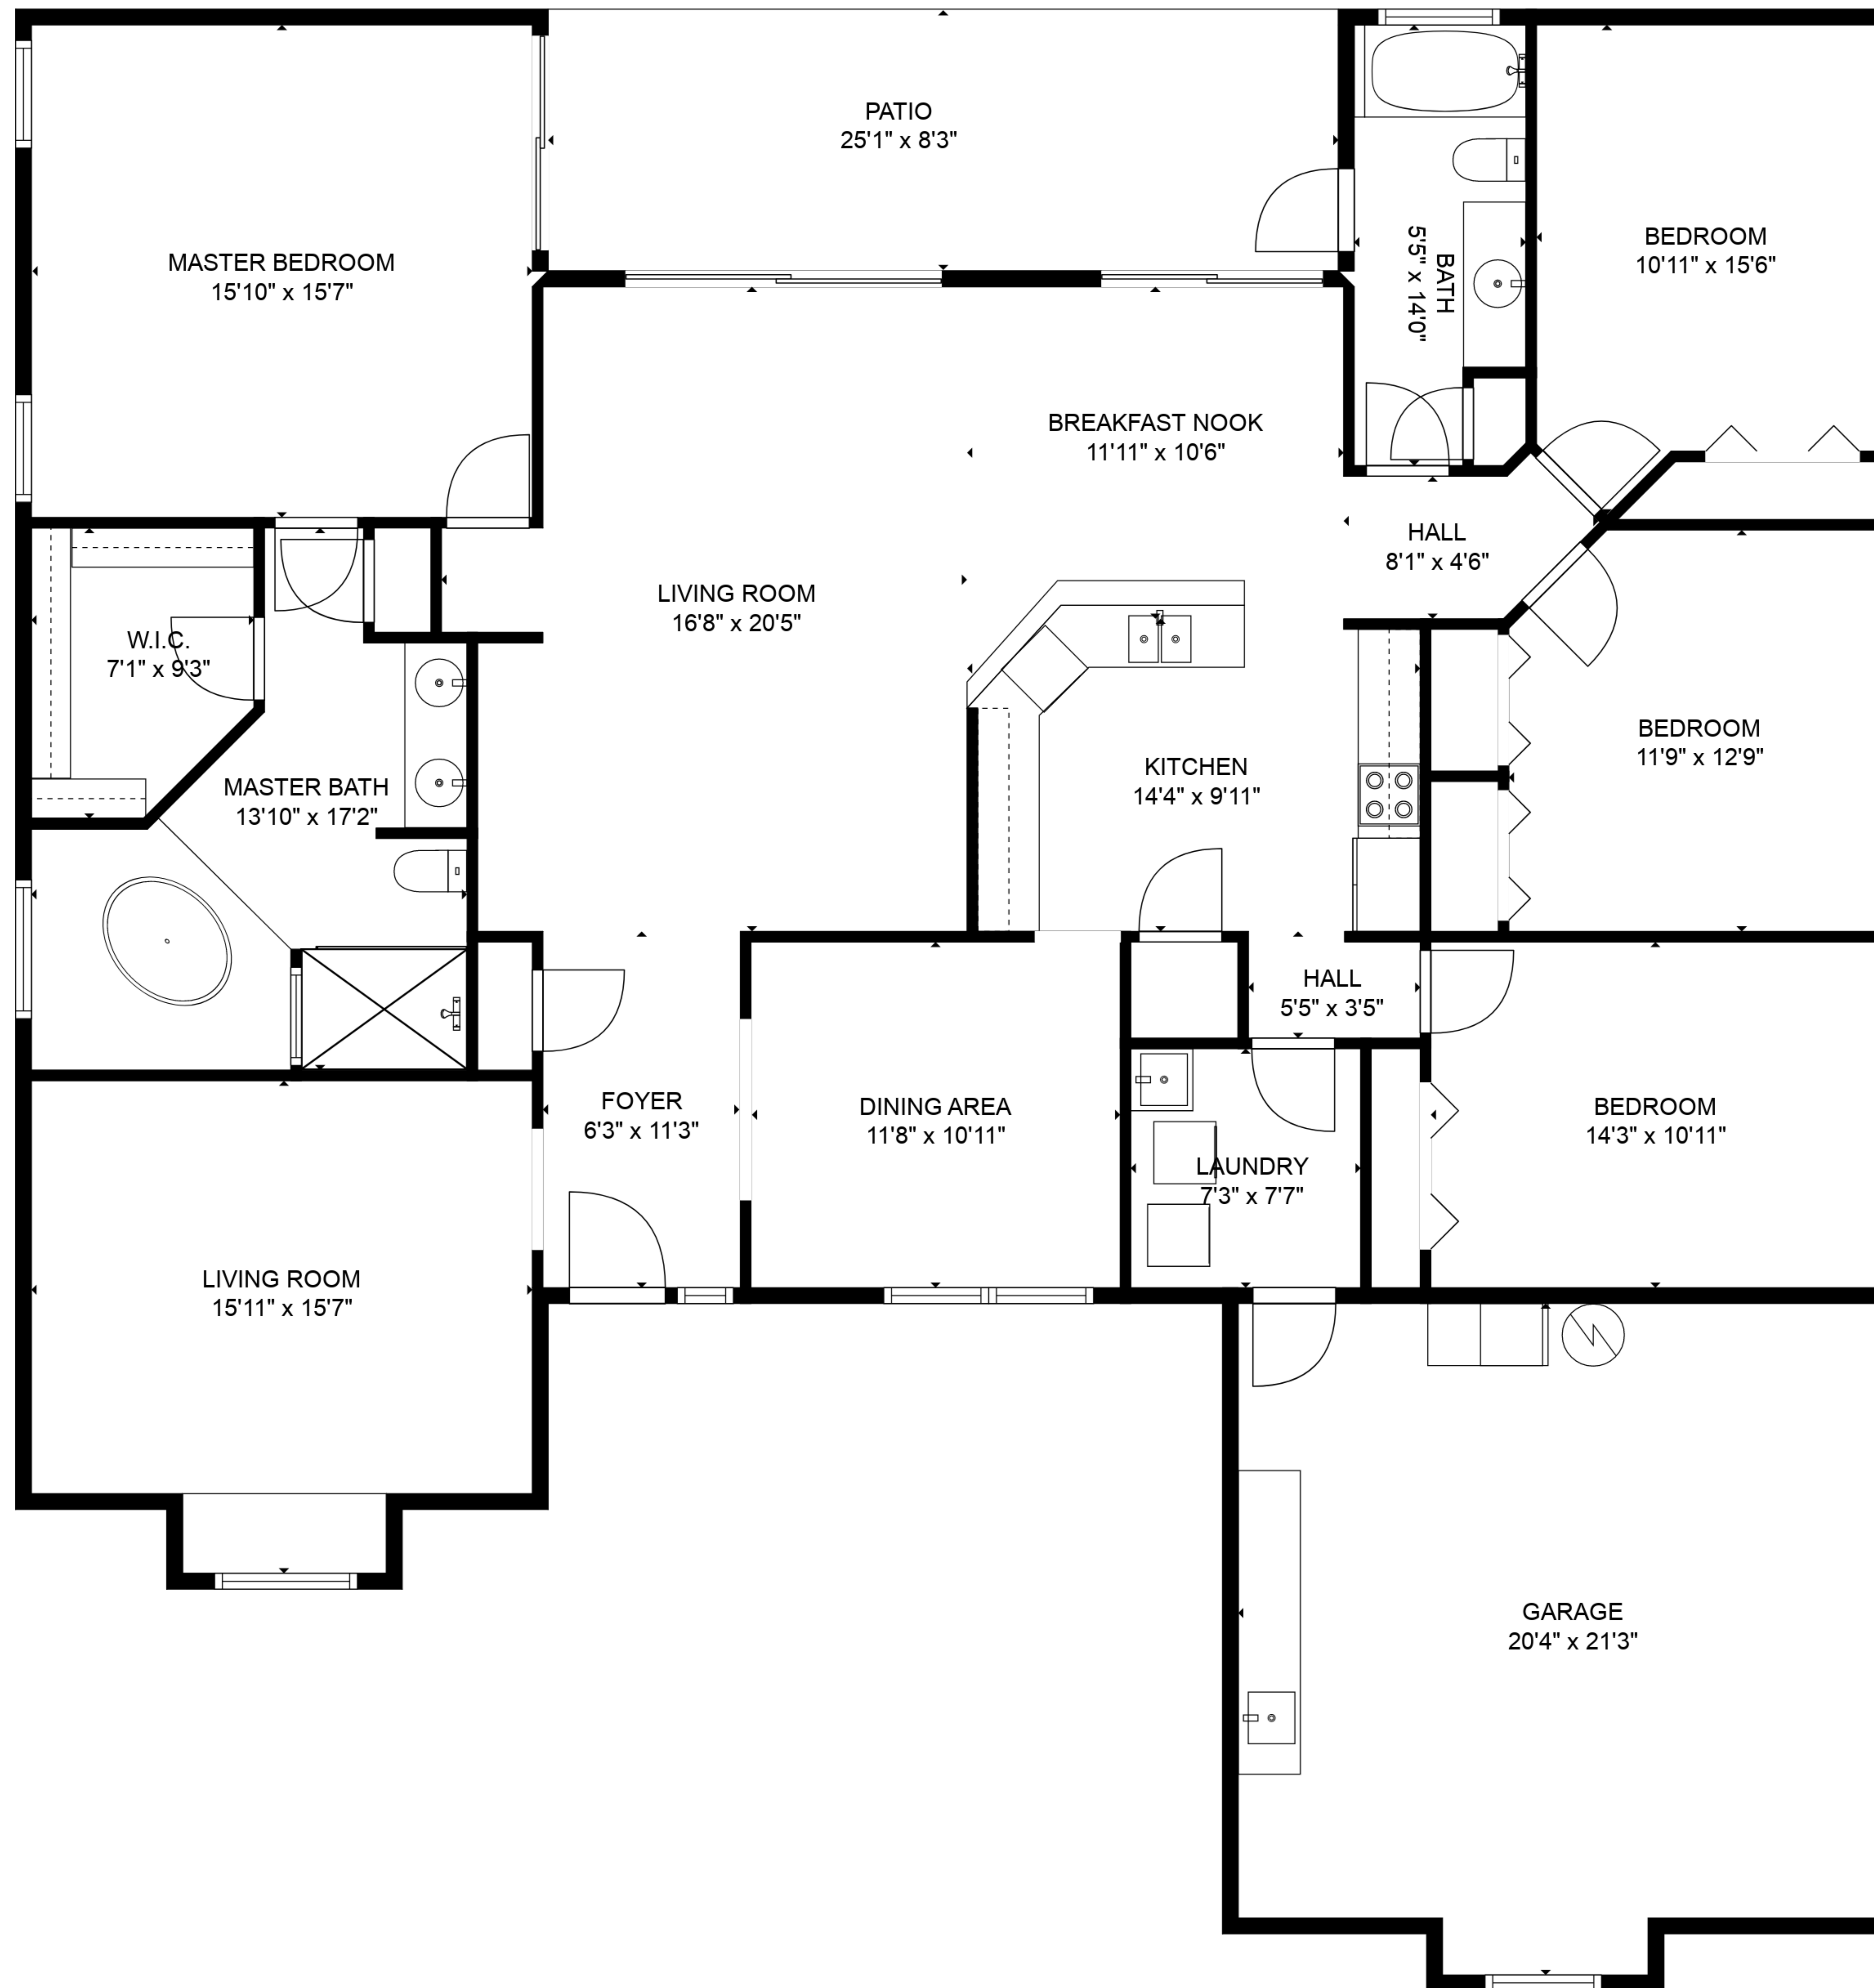

TOTAL: 2251 sq. ft

FLOOR 1: 2251 sq. ft

EXCLUDED AREAS: GARAGE: 408 sq. ft, PATIO: 208 sq. ft

SIZES AND DIMENSIONS ARE APPROXIMATE, DEEMED HIGHLY RELIABLE BUT NOT GUARANTEED.

TOTAL: 2251 sq. ft

FLOOR 1: 2251 sq. ft

EXCLUDED AREAS: GARAGE: 408 sq. ft, PATIO: 208 sq. ft

SIZES AND DIMENSIONS ARE APPROXIMATE, DEEMED HIGHLY RELIABLE BUT NOT GUARANTEED.