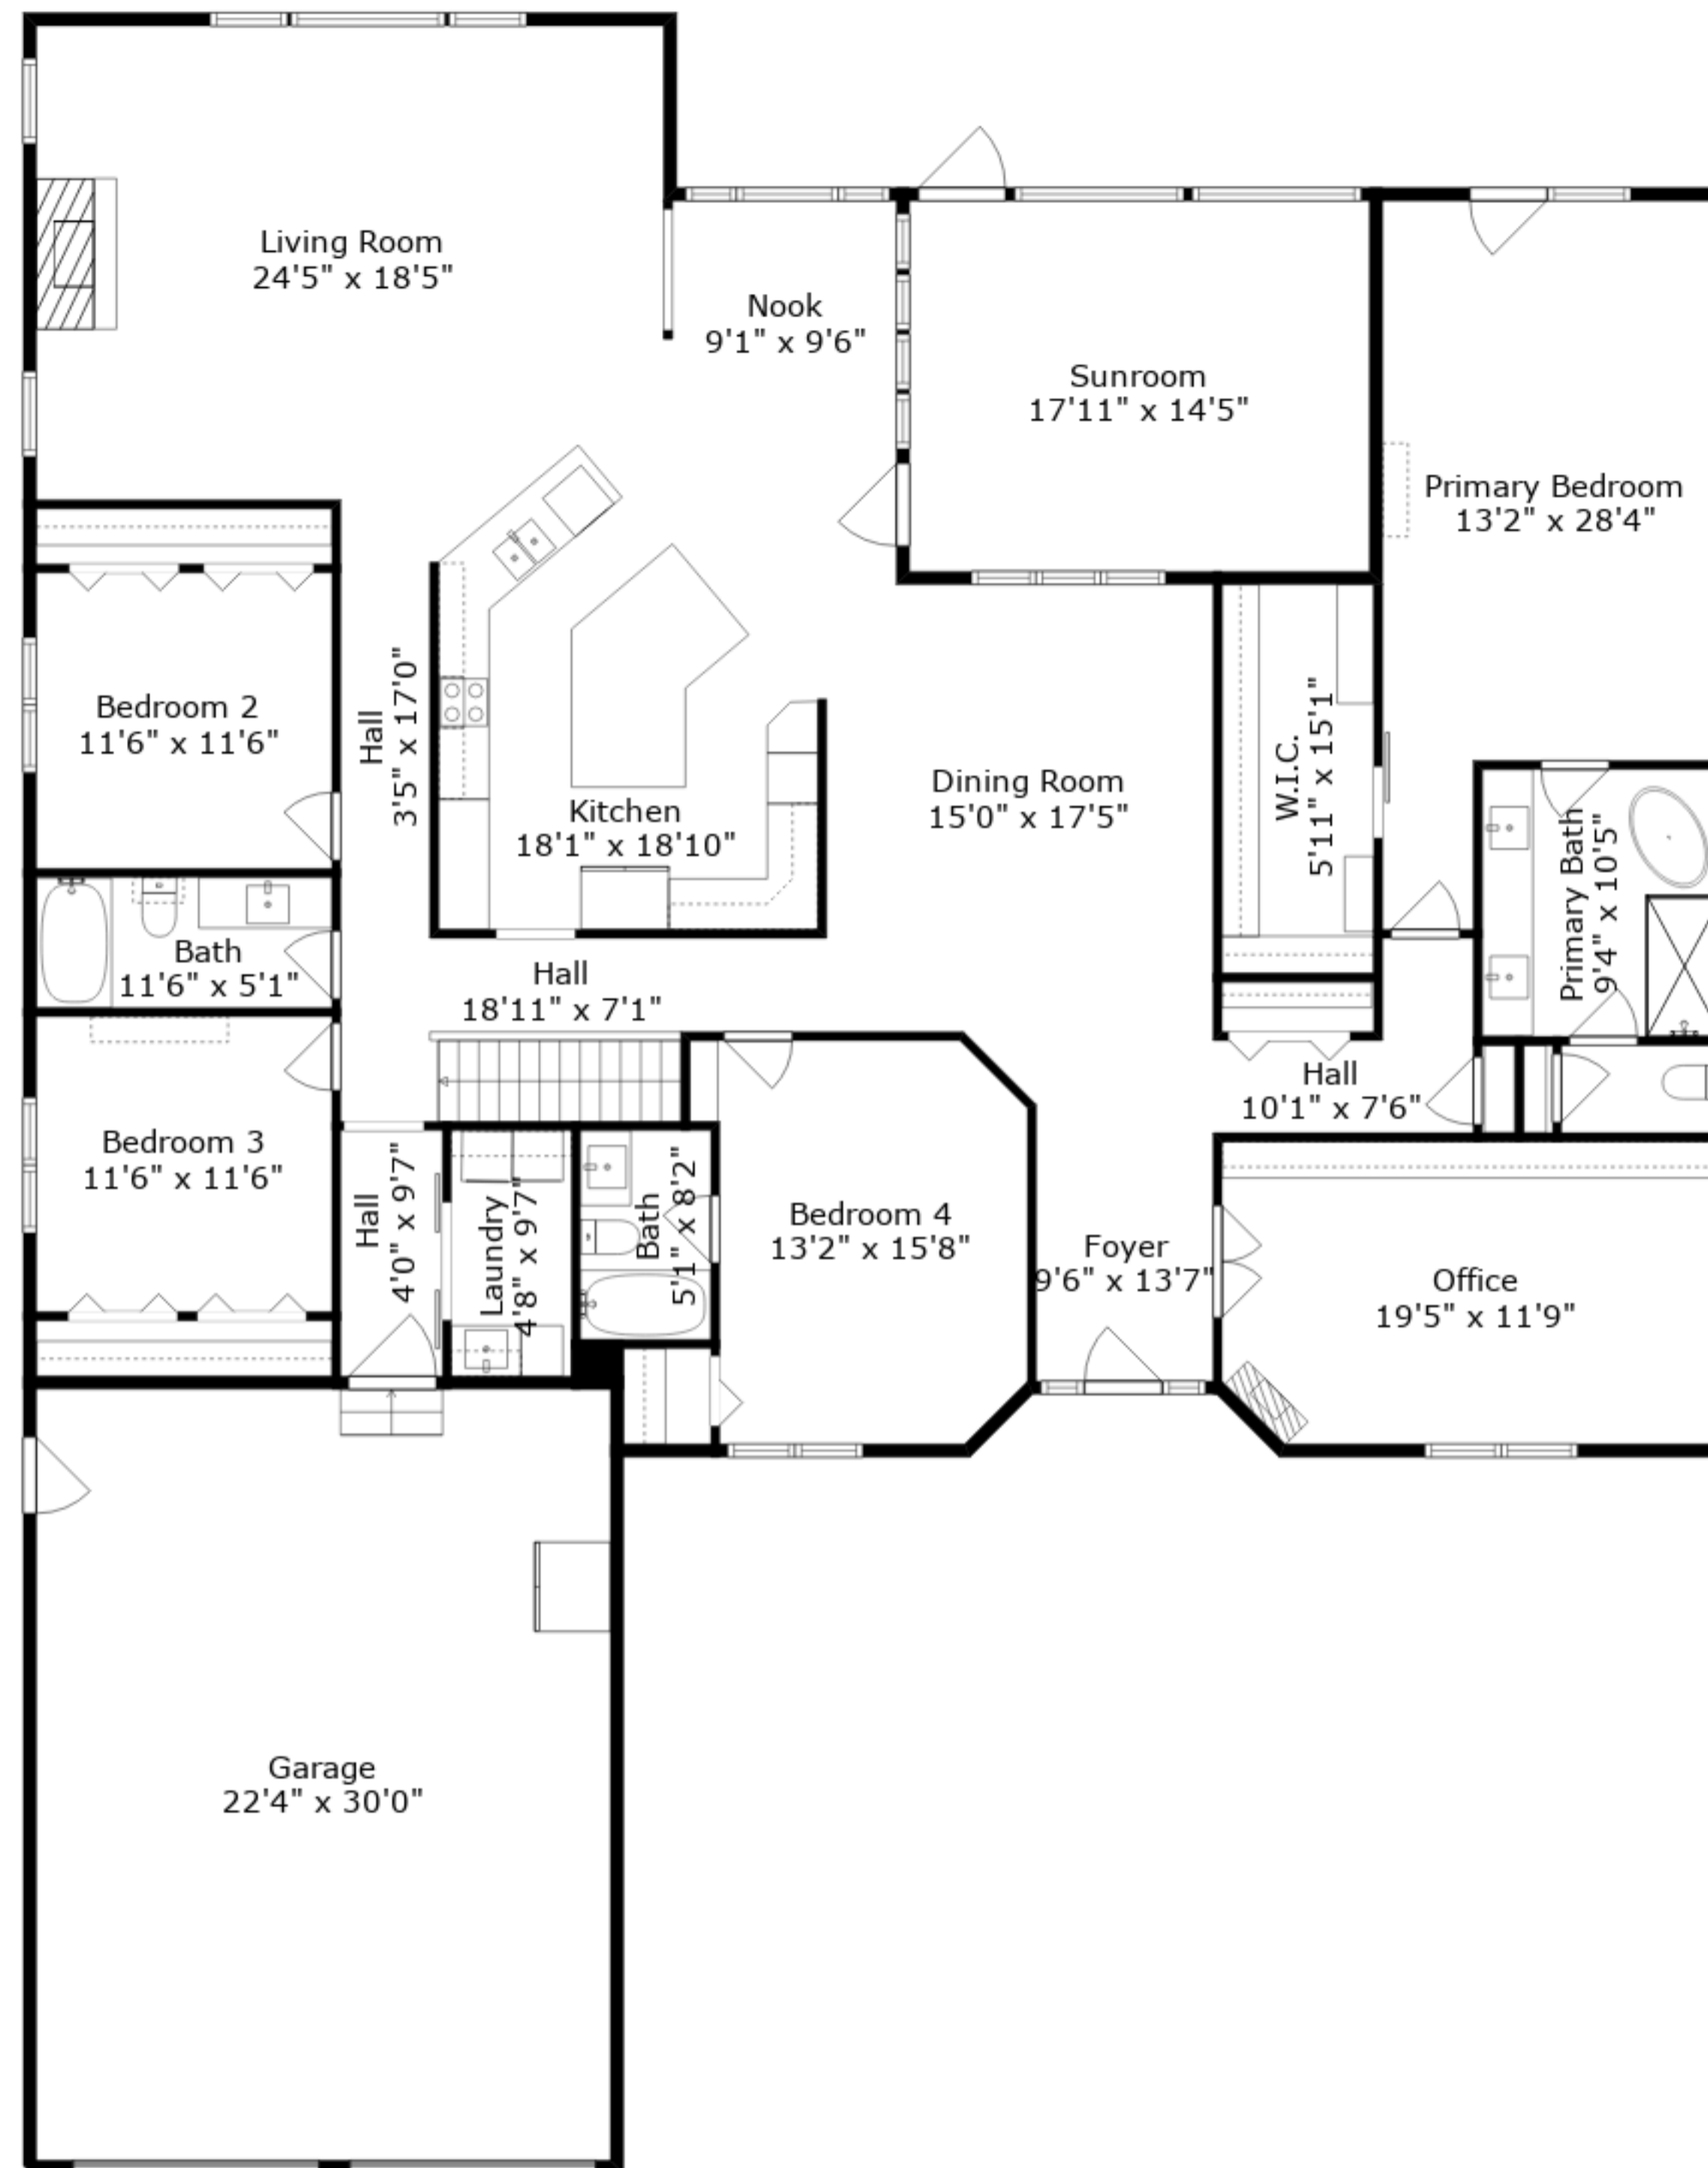

**ESTIMATED AREAS**

GLA LOWER FLOOR: 2017 sq. ft EXCLUDED AREAS 283 sq. ft  
 GLA MAIN FLOOR: 3105 sq. ft EXCLUDED AREAS 977 sq. ft  
 Total GLA 5122 sq. ft, total area 6382 sq. ft

Sizes And Dimensions Are Approximate. Actual May Vary.

Main Floor

Lower Floor

**ESTIMATED AREAS**

GLA LOWER FLOOR: 2017 sq. ft EXCLUDED AREAS 283 sq. ft  
 GLA MAIN FLOOR: 3105 sq. ft EXCLUDED AREAS 977 sq. ft  
 Total GLA 5122 sq. ft, total area 6382 sq. ft

Sizes And Dimensions Are Approximate. Actual May Vary.