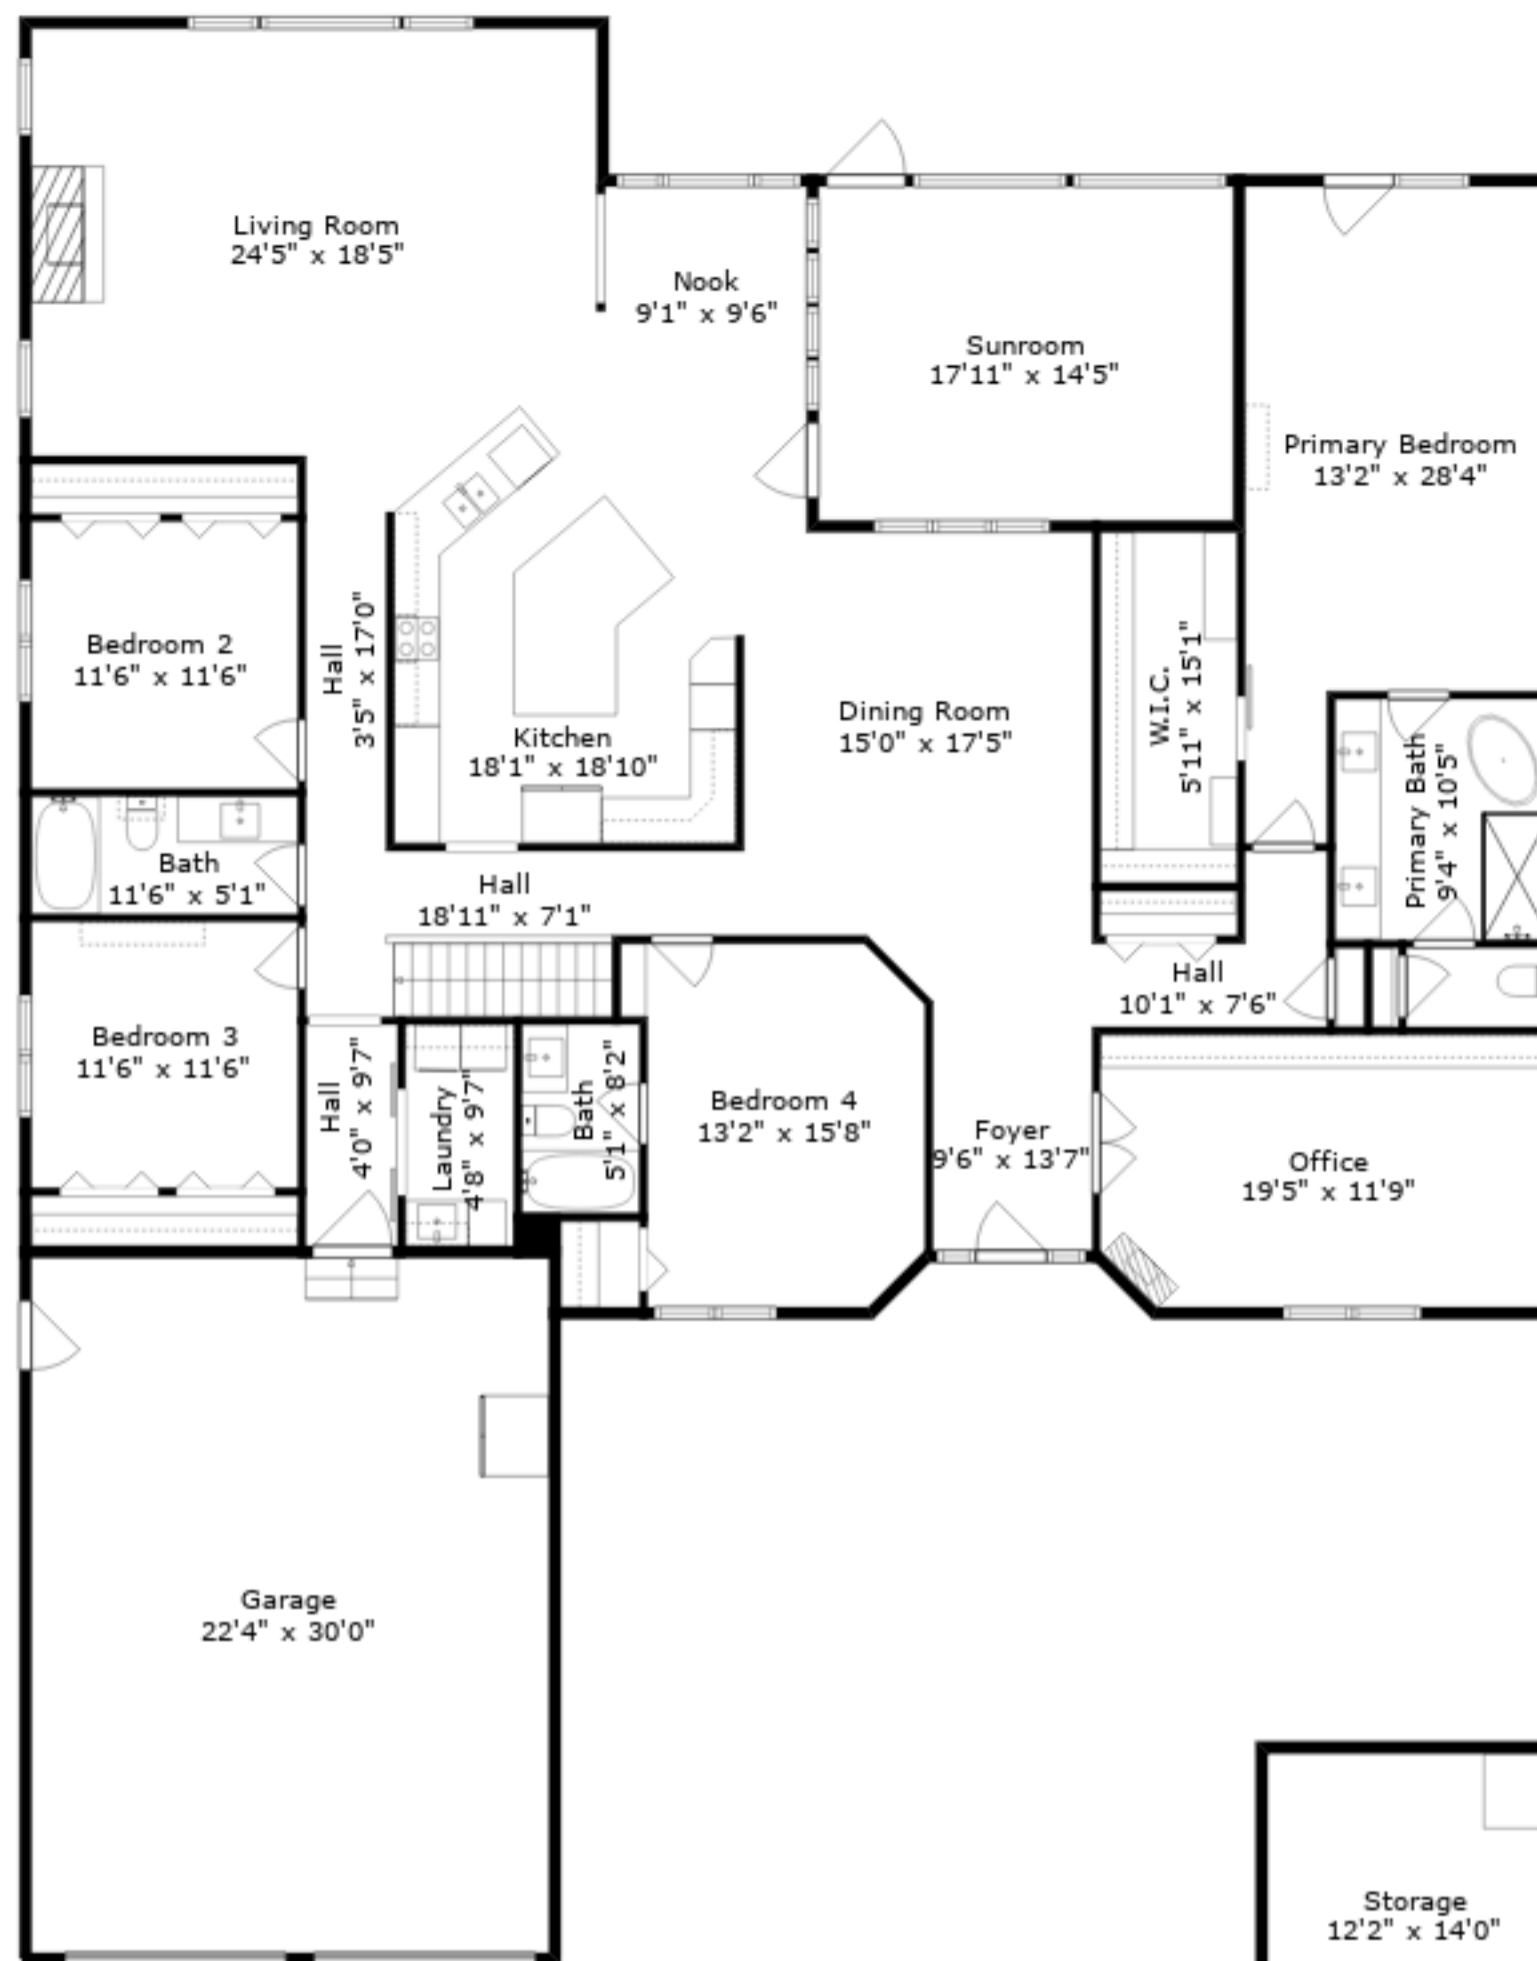

**ESTIMATED AREAS**

GLA LOWER FLOOR: 2017 sq. ft EXCLUDED AREAS 283 sq. ft  
 GLA MAIN FLOOR: 3105 sq. ft EXCLUDED AREAS 977 sq. ft  
 Total GLA 5122 sq. ft, total area 6382 sq. ft

Sizes And Dimensions Are Approximate. Actual May Vary.

Main Floor

Lower Floor

**ESTIMATED AREAS**

GLA LOWER FLOOR: 2017 sq. ft EXCLUDED AREAS 283 sq. ft  
 GLA MAIN FLOOR: 3105 sq. ft EXCLUDED AREAS 977 sq. ft  
 Total GLA 5122 sq. ft, total area 6382 sq. ft

Sizes And Dimensions Are Approximate. Actual May Vary.