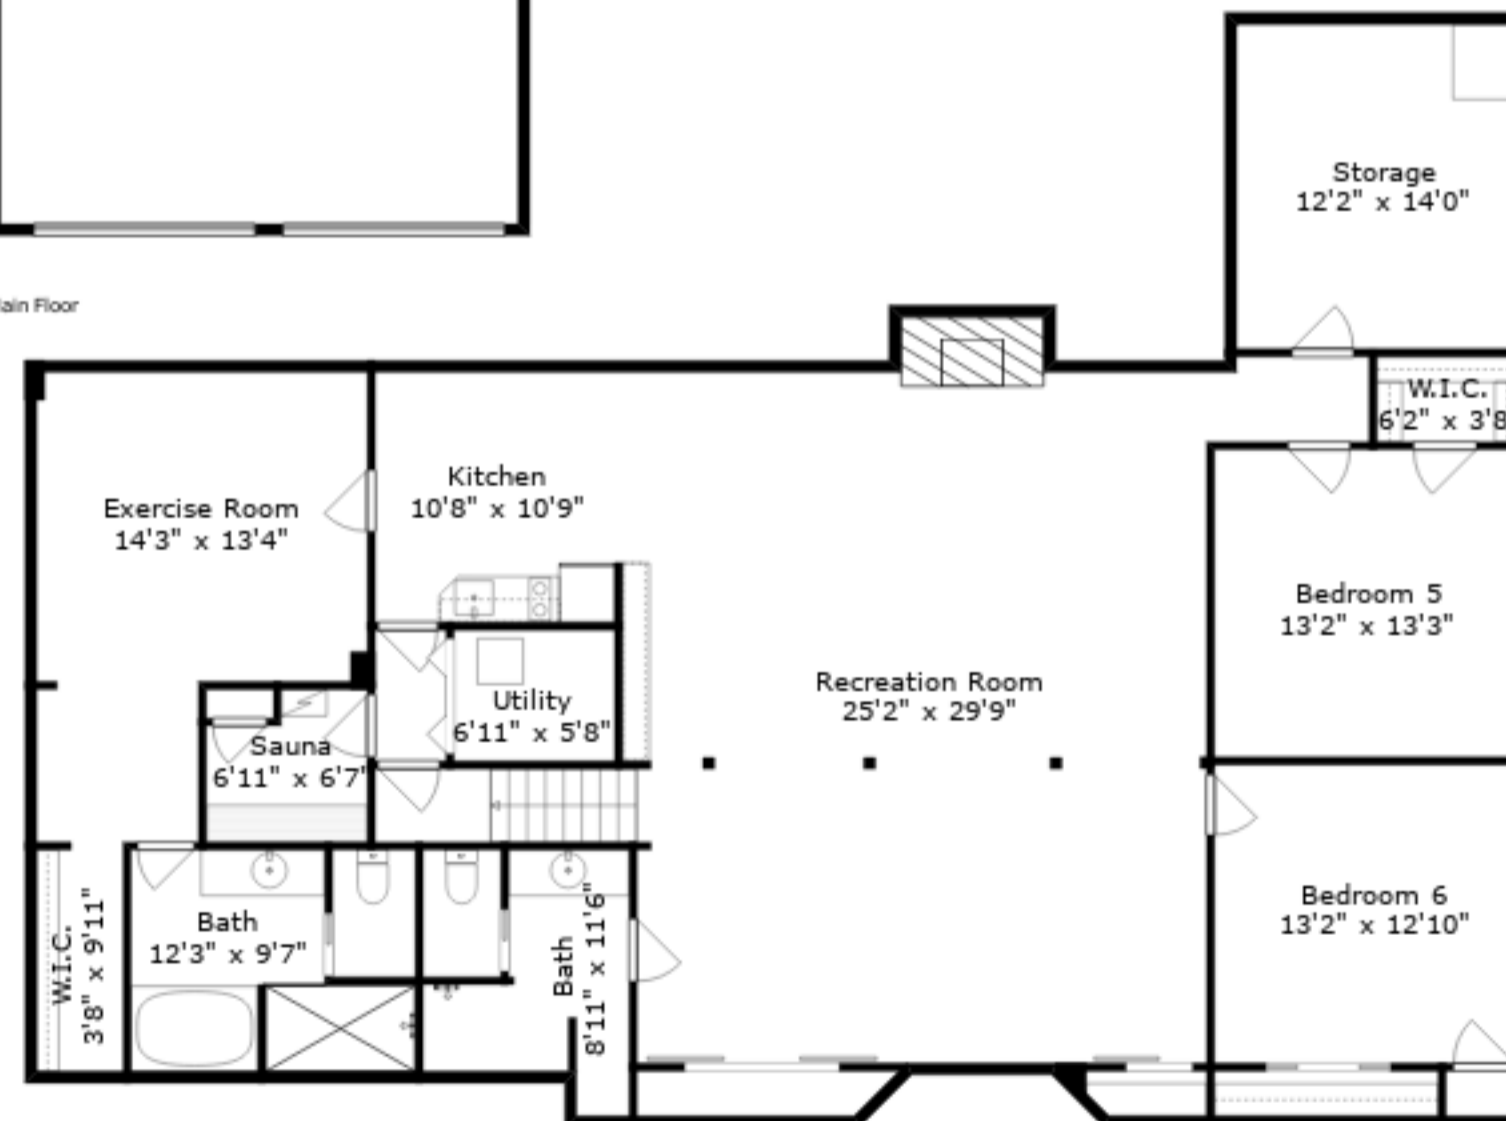

**ESTIMATED AREAS**

GLA LOWER FLOOR: 2017 sq. ft EXCLUDED AREAS 283 sq. ft  
 GLA MAIN FLOOR: 3105 sq. ft EXCLUDED AREAS 977 sq. ft  
 Total GLA 5122 sq. ft, total area 6382 sq. ft

Sizes And Dimensions Are Approximate. Actual May Vary.

Main Floor

Lower Floor

**ESTIMATED AREAS**

GLA LOWER FLOOR: 2017 sq. ft EXCLUDED AREAS 283 sq. ft  
 GLA MAIN FLOOR: 3105 sq. ft EXCLUDED AREAS 977 sq. ft  
 Total GLA 5122 sq. ft, total area 6382 sq. ft

Sizes And Dimensions Are Approximate. Actual May Vary.