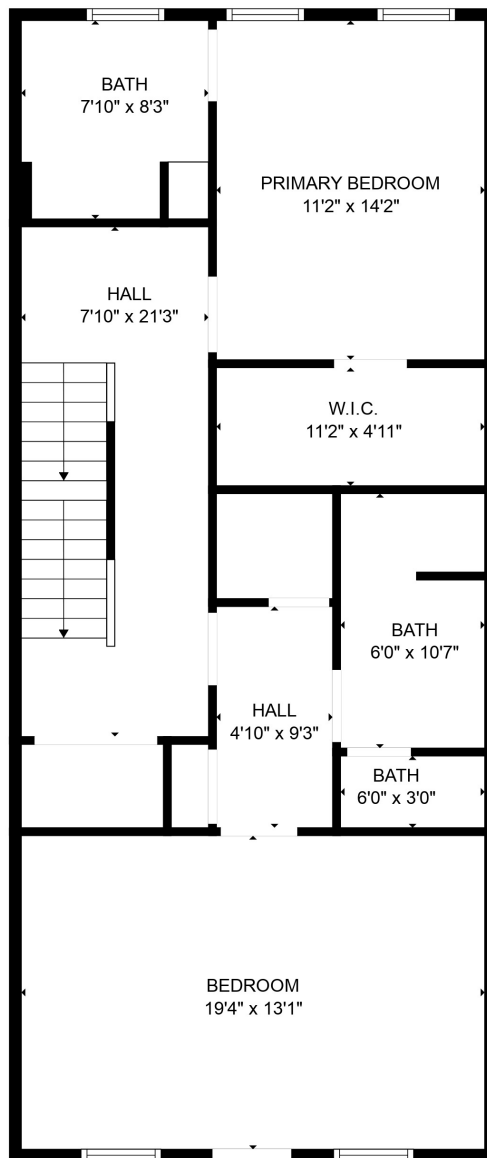

Total scanned area: 3492 sq. ft

SIZES AND DIMENSIONS ARE APPROXIMATE. ACTUAL MAY VARY.

Total scanned area: 3492 sq. ft

SIZES AND DIMENSIONS ARE APPROXIMATE. ACTUAL MAY VARY.

Total scanned area: 3492 sq. ft

SIZES AND DIMENSIONS ARE APPROXIMATE. ACTUAL MAY VARY.

BATH
4'11" x 8'9"

BILLIARD ROOM
19'0" x 20'5"

DECK
16'3" x 8'9"

Total scanned area: 3492 sq. ft

SIZES AND DIMENSIONS ARE APPROXIMATE. ACTUAL MAY VARY.

Total scanned area: 3492 sq. ft

SIZES AND DIMENSIONS ARE APPROXIMATE. ACTUAL MAY VARY.