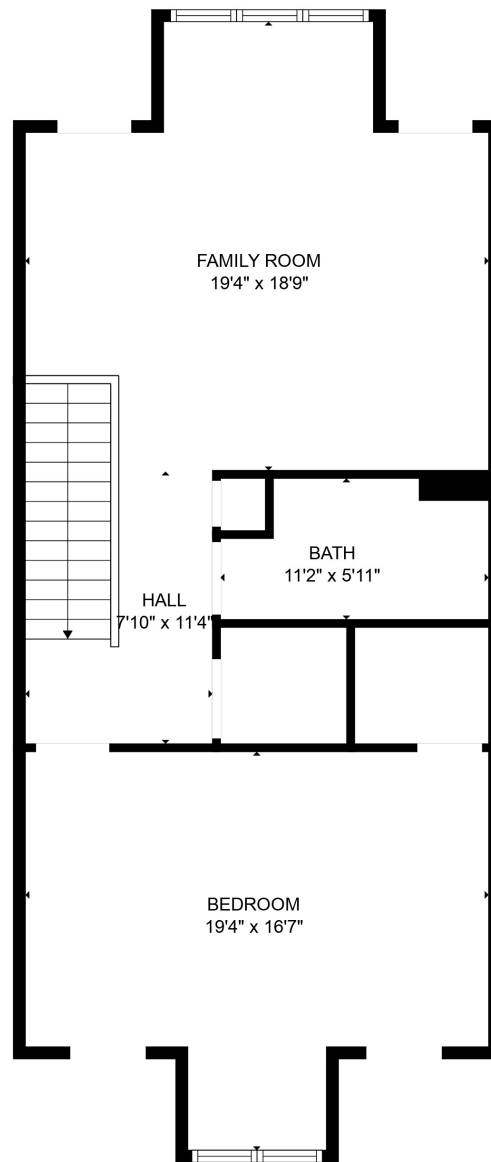

Total scanned area: 3492 sq. ft

SIZES AND DIMENSIONS ARE APPROXIMATE. ACTUAL MAY VARY.

Total scanned area: 3492 sq. ft

SIZES AND DIMENSIONS ARE APPROXIMATE. ACTUAL MAY VARY.

Total scanned area: 3492 sq. ft

SIZES AND DIMENSIONS ARE APPROXIMATE. ACTUAL MAY VARY.

BATH
4'11" x 8'9"

BILLIARD ROOM
19'0" x 20'5"

DECK
16'3" x 8'9"

Total scanned area: 3492 sq. ft

SIZES AND DIMENSIONS ARE APPROXIMATE. ACTUAL MAY VARY.

Total scanned area: 3492 sq. ft

SIZES AND DIMENSIONS ARE APPROXIMATE. ACTUAL MAY VARY.