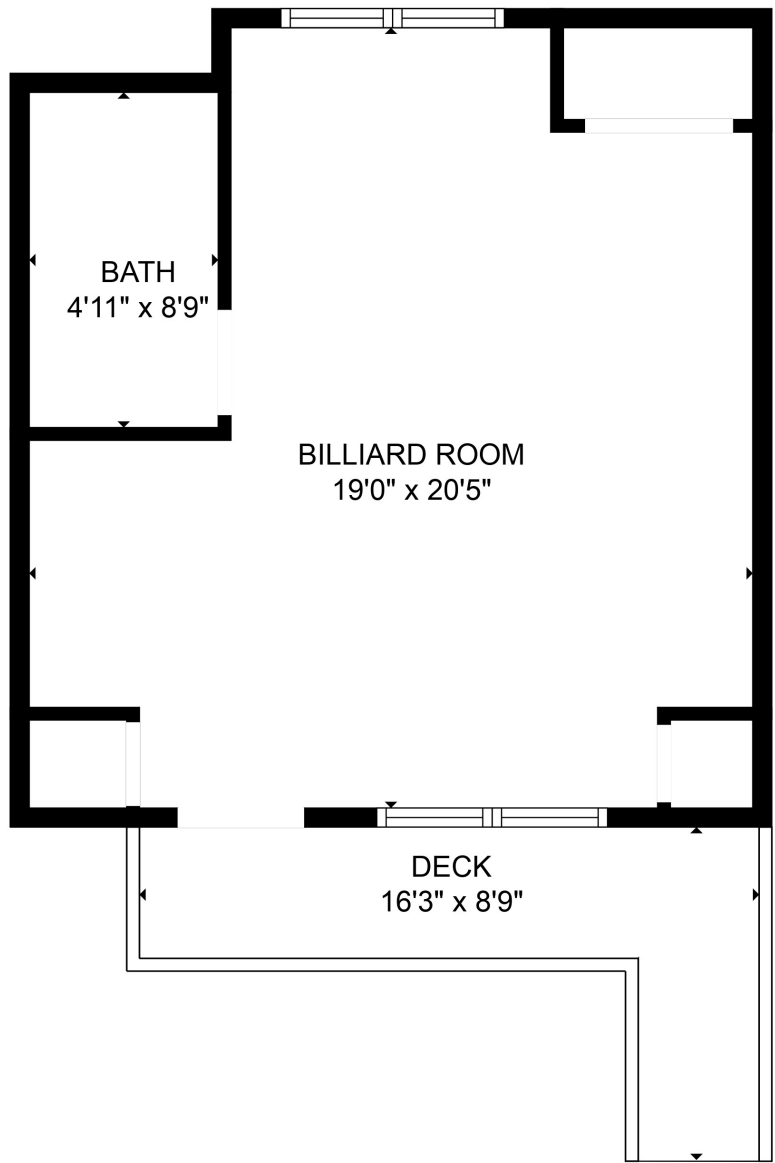

Total scanned area: 3492 sq. ft

SIZES AND DIMENSIONS ARE APPROXIMATE. ACTUAL MAY VARY.

Total scanned area: 3492 sq. ft

SIZES AND DIMENSIONS ARE APPROXIMATE. ACTUAL MAY VARY.

Total scanned area: 3492 sq. ft

SIZES AND DIMENSIONS ARE APPROXIMATE. ACTUAL MAY VARY.

BATH
4'11" x 8'9"

BILLIARD ROOM
19'0" x 20'5"

DECK
16'3" x 8'9"

Total scanned area: 3492 sq. ft

SIZES AND DIMENSIONS ARE APPROXIMATE. ACTUAL MAY VARY.

Total scanned area: 3492 sq. ft

SIZES AND DIMENSIONS ARE APPROXIMATE. ACTUAL MAY VARY.