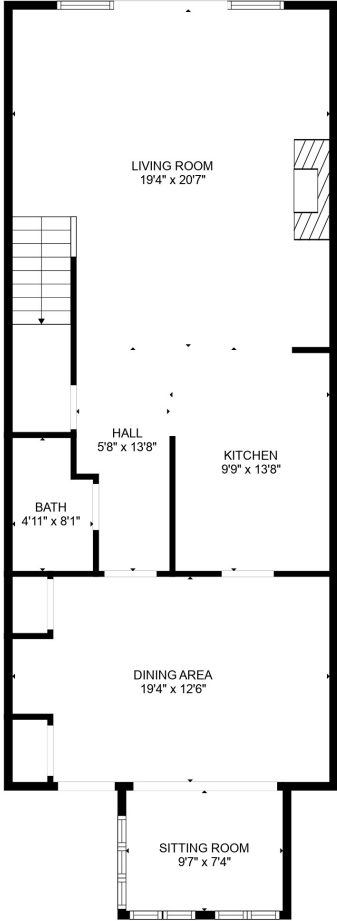

Total scanned area: 3492 sq. ft

SIZES AND DIMENSIONS ARE APPROXIMATE. ACTUAL MAY VARY.

Total scanned area: 3492 sq. ft

SIZES AND DIMENSIONS ARE APPROXIMATE. ACTUAL MAY VARY.

Total scanned area: 3492 sq. ft

SIZES AND DIMENSIONS ARE APPROXIMATE. ACTUAL MAY VARY.

BATH
4'11" x 8'9"

BILLIARD ROOM
19'0" x 20'5"

DECK
16'3" x 8'9"

Total scanned area: 3492 sq. ft

SIZES AND DIMENSIONS ARE APPROXIMATE. ACTUAL MAY VARY.

Total scanned area: 3492 sq. ft

SIZES AND DIMENSIONS ARE APPROXIMATE. ACTUAL MAY VARY.