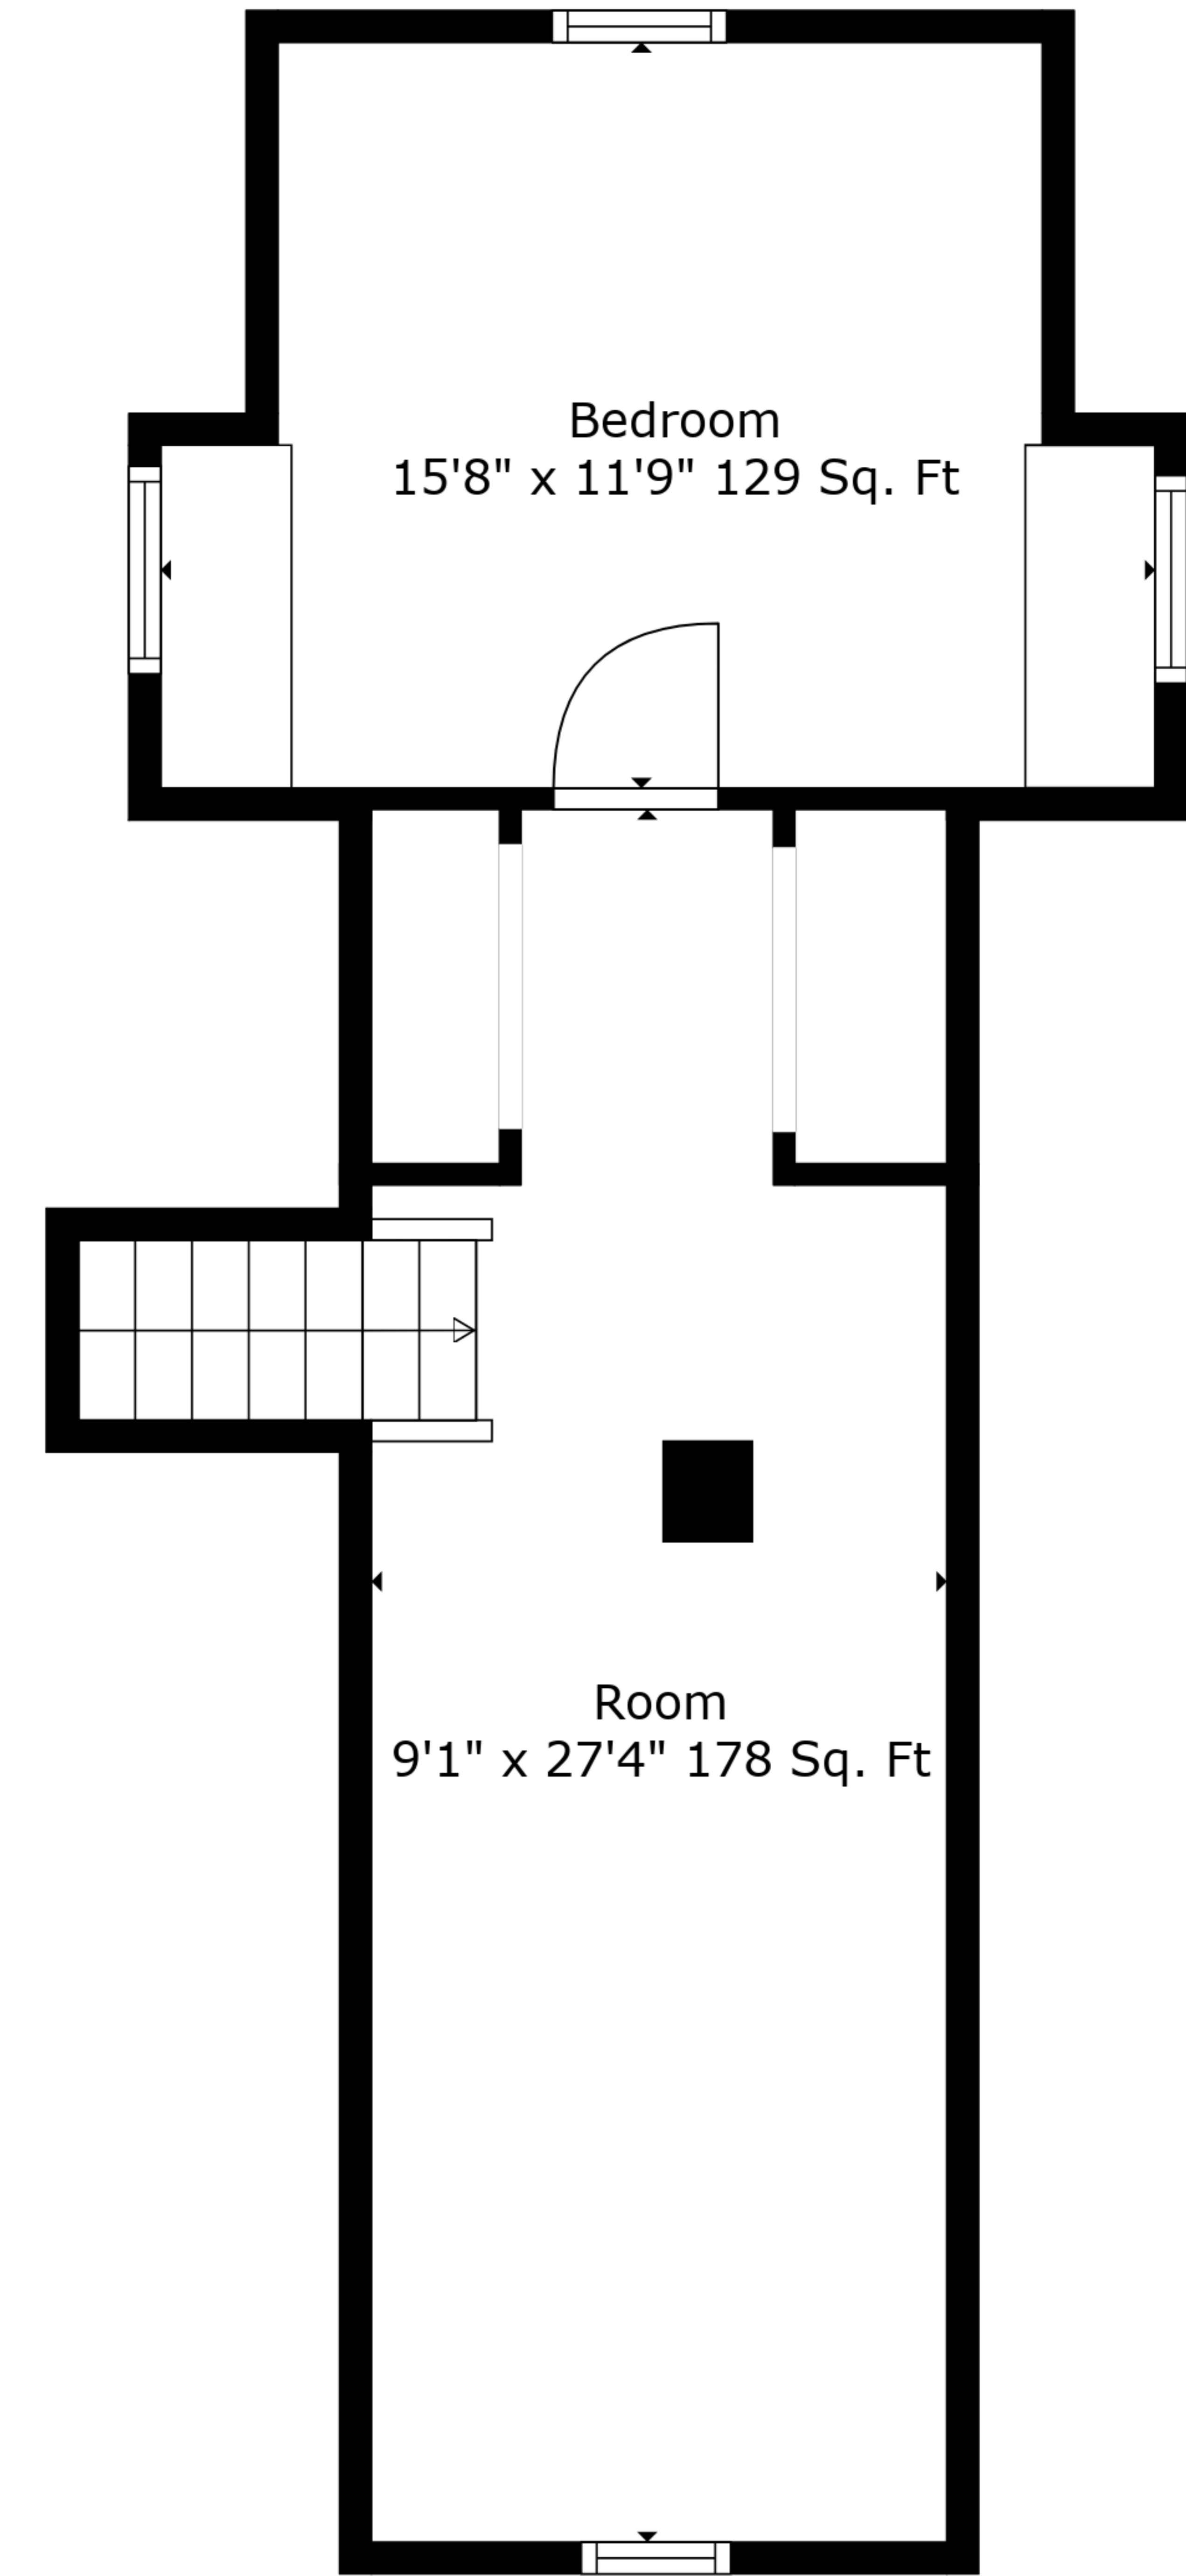

Basement
21'9" x 27'2" 593 Sq. Ft

Total scanned area: 2134 sq. ft

Measurements Are Deemed Highly Reliable But Not Guaranteed.

Total scanned area: 2134 sq. ft

Measurements Are Deemed Highly Reliable But Not Guaranteed.

Bedroom
15'8" x 11'9" 129 Sq. Ft

Room
9'1" x 27'4" 178 Sq. Ft

Total scanned area: 2134 sq. ft

Measurements Are Deemed Highly Reliable But Not Guaranteed.

Floor 1

Floor 2

Floor 3

Total scanned area: 2134 sq. ft