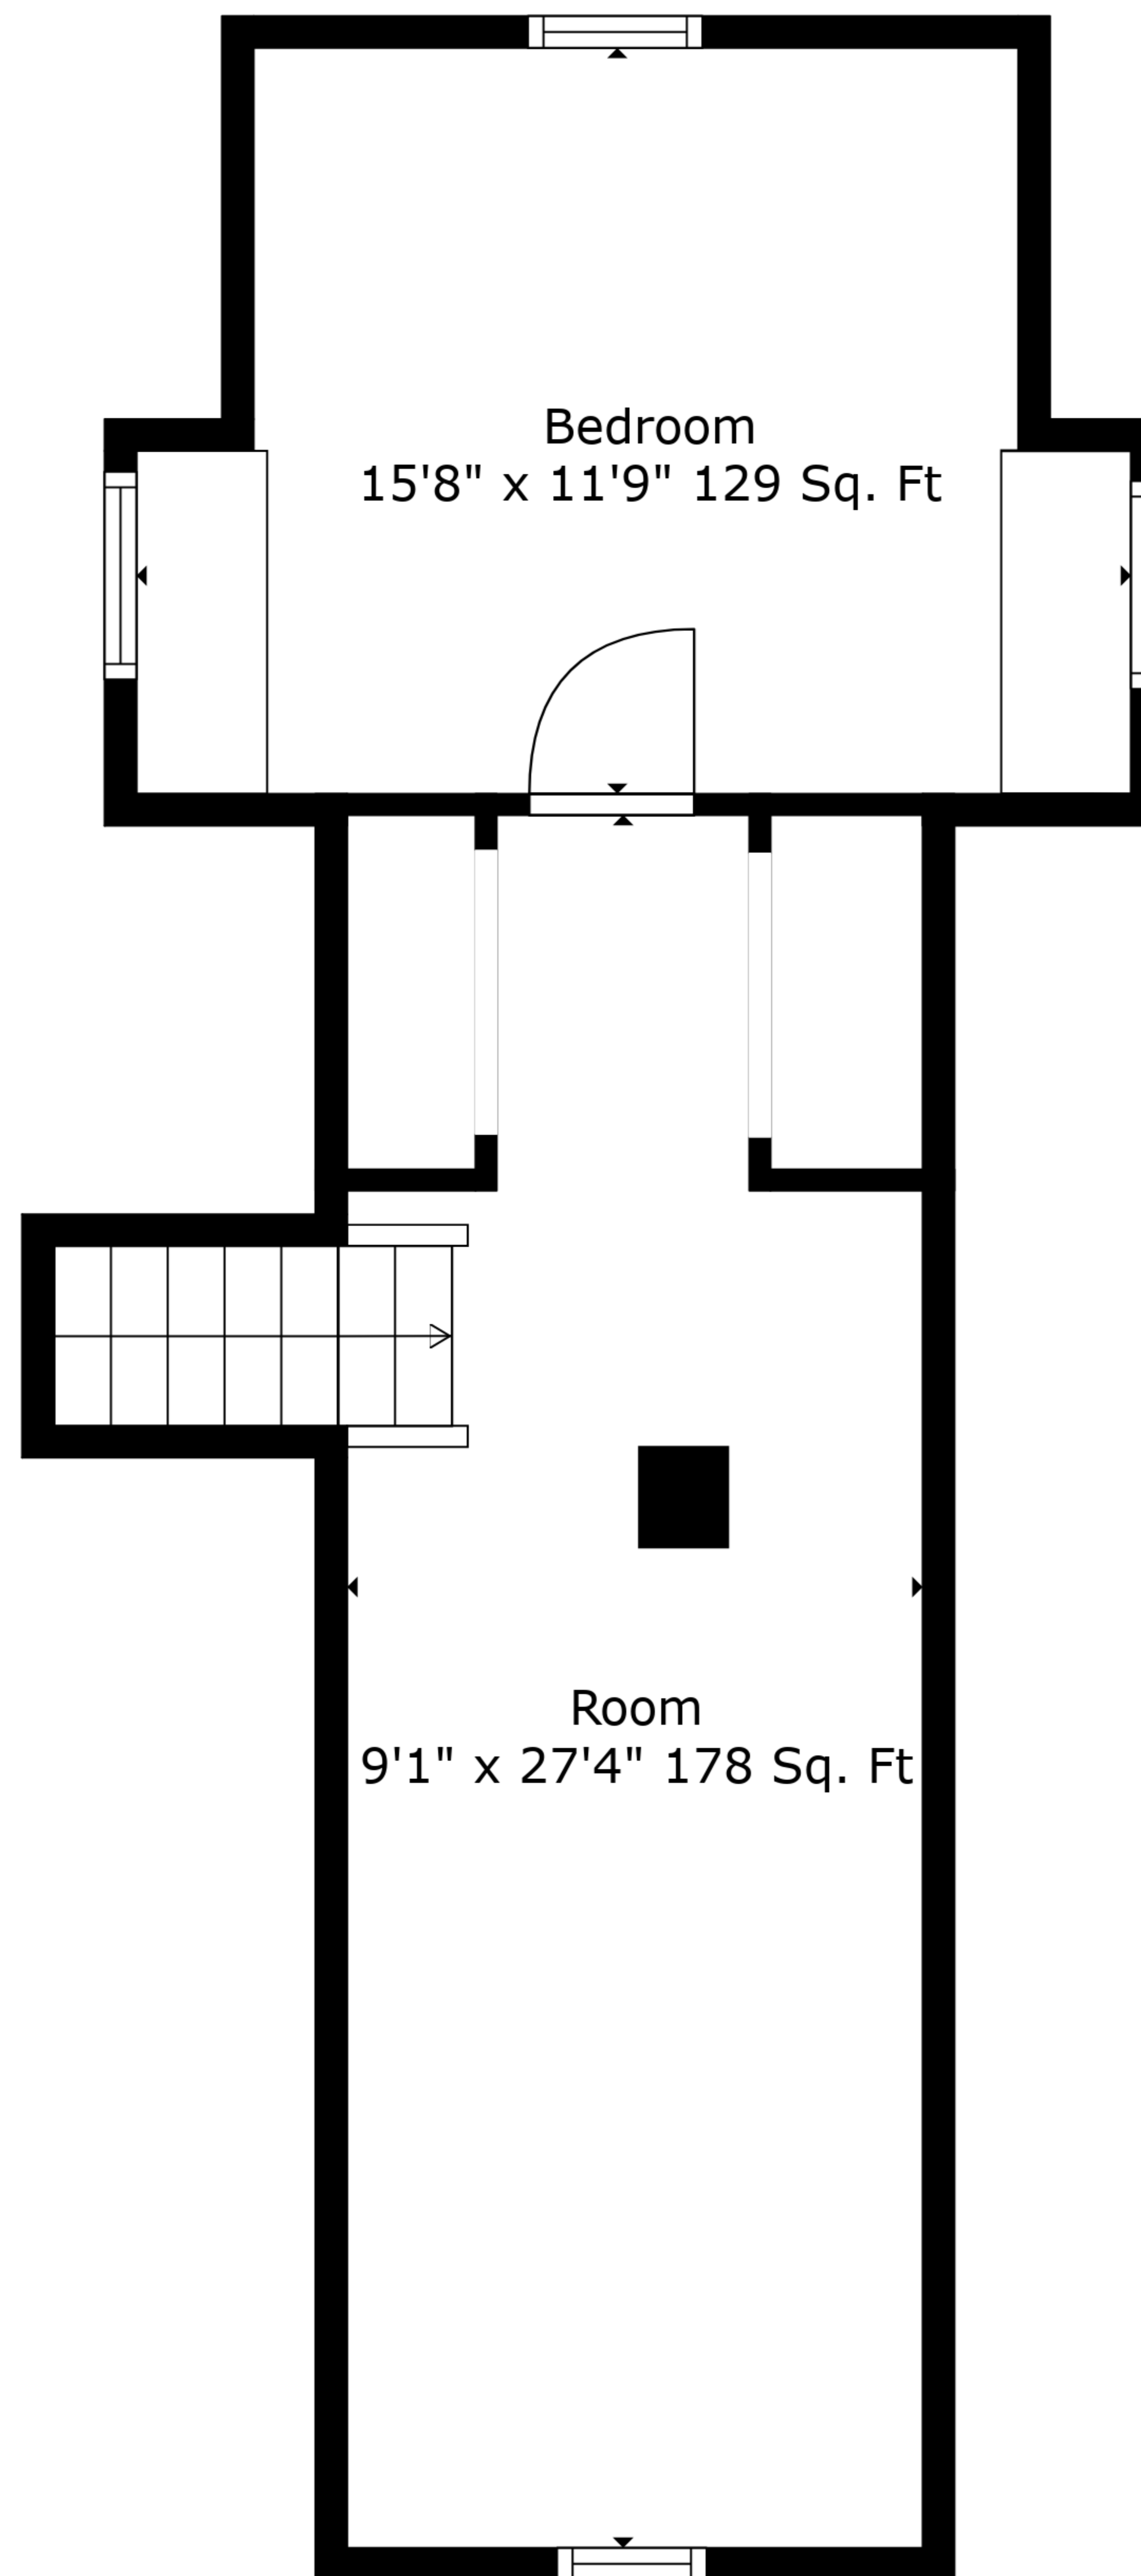

Basement
21'9" x 27'2" 593 Sq. Ft

Total scanned area: 2134 sq. ft

Measurements Are Deemed Highly Reliable But Not Guaranteed.

Total scanned area: 2134 sq. ft

Measurements Are Deemed Highly Reliable But Not Guaranteed.

Bedroom
15'8" x 11'9" 129 Sq. Ft

Room
9'1" x 27'4" 178 Sq. Ft

Total scanned area: 2134 sq. ft

Measurements Are Deemed Highly Reliable But Not Guaranteed.

Floor 1

Floor 2

Floor 3

Total scanned area: 2134 sq. ft