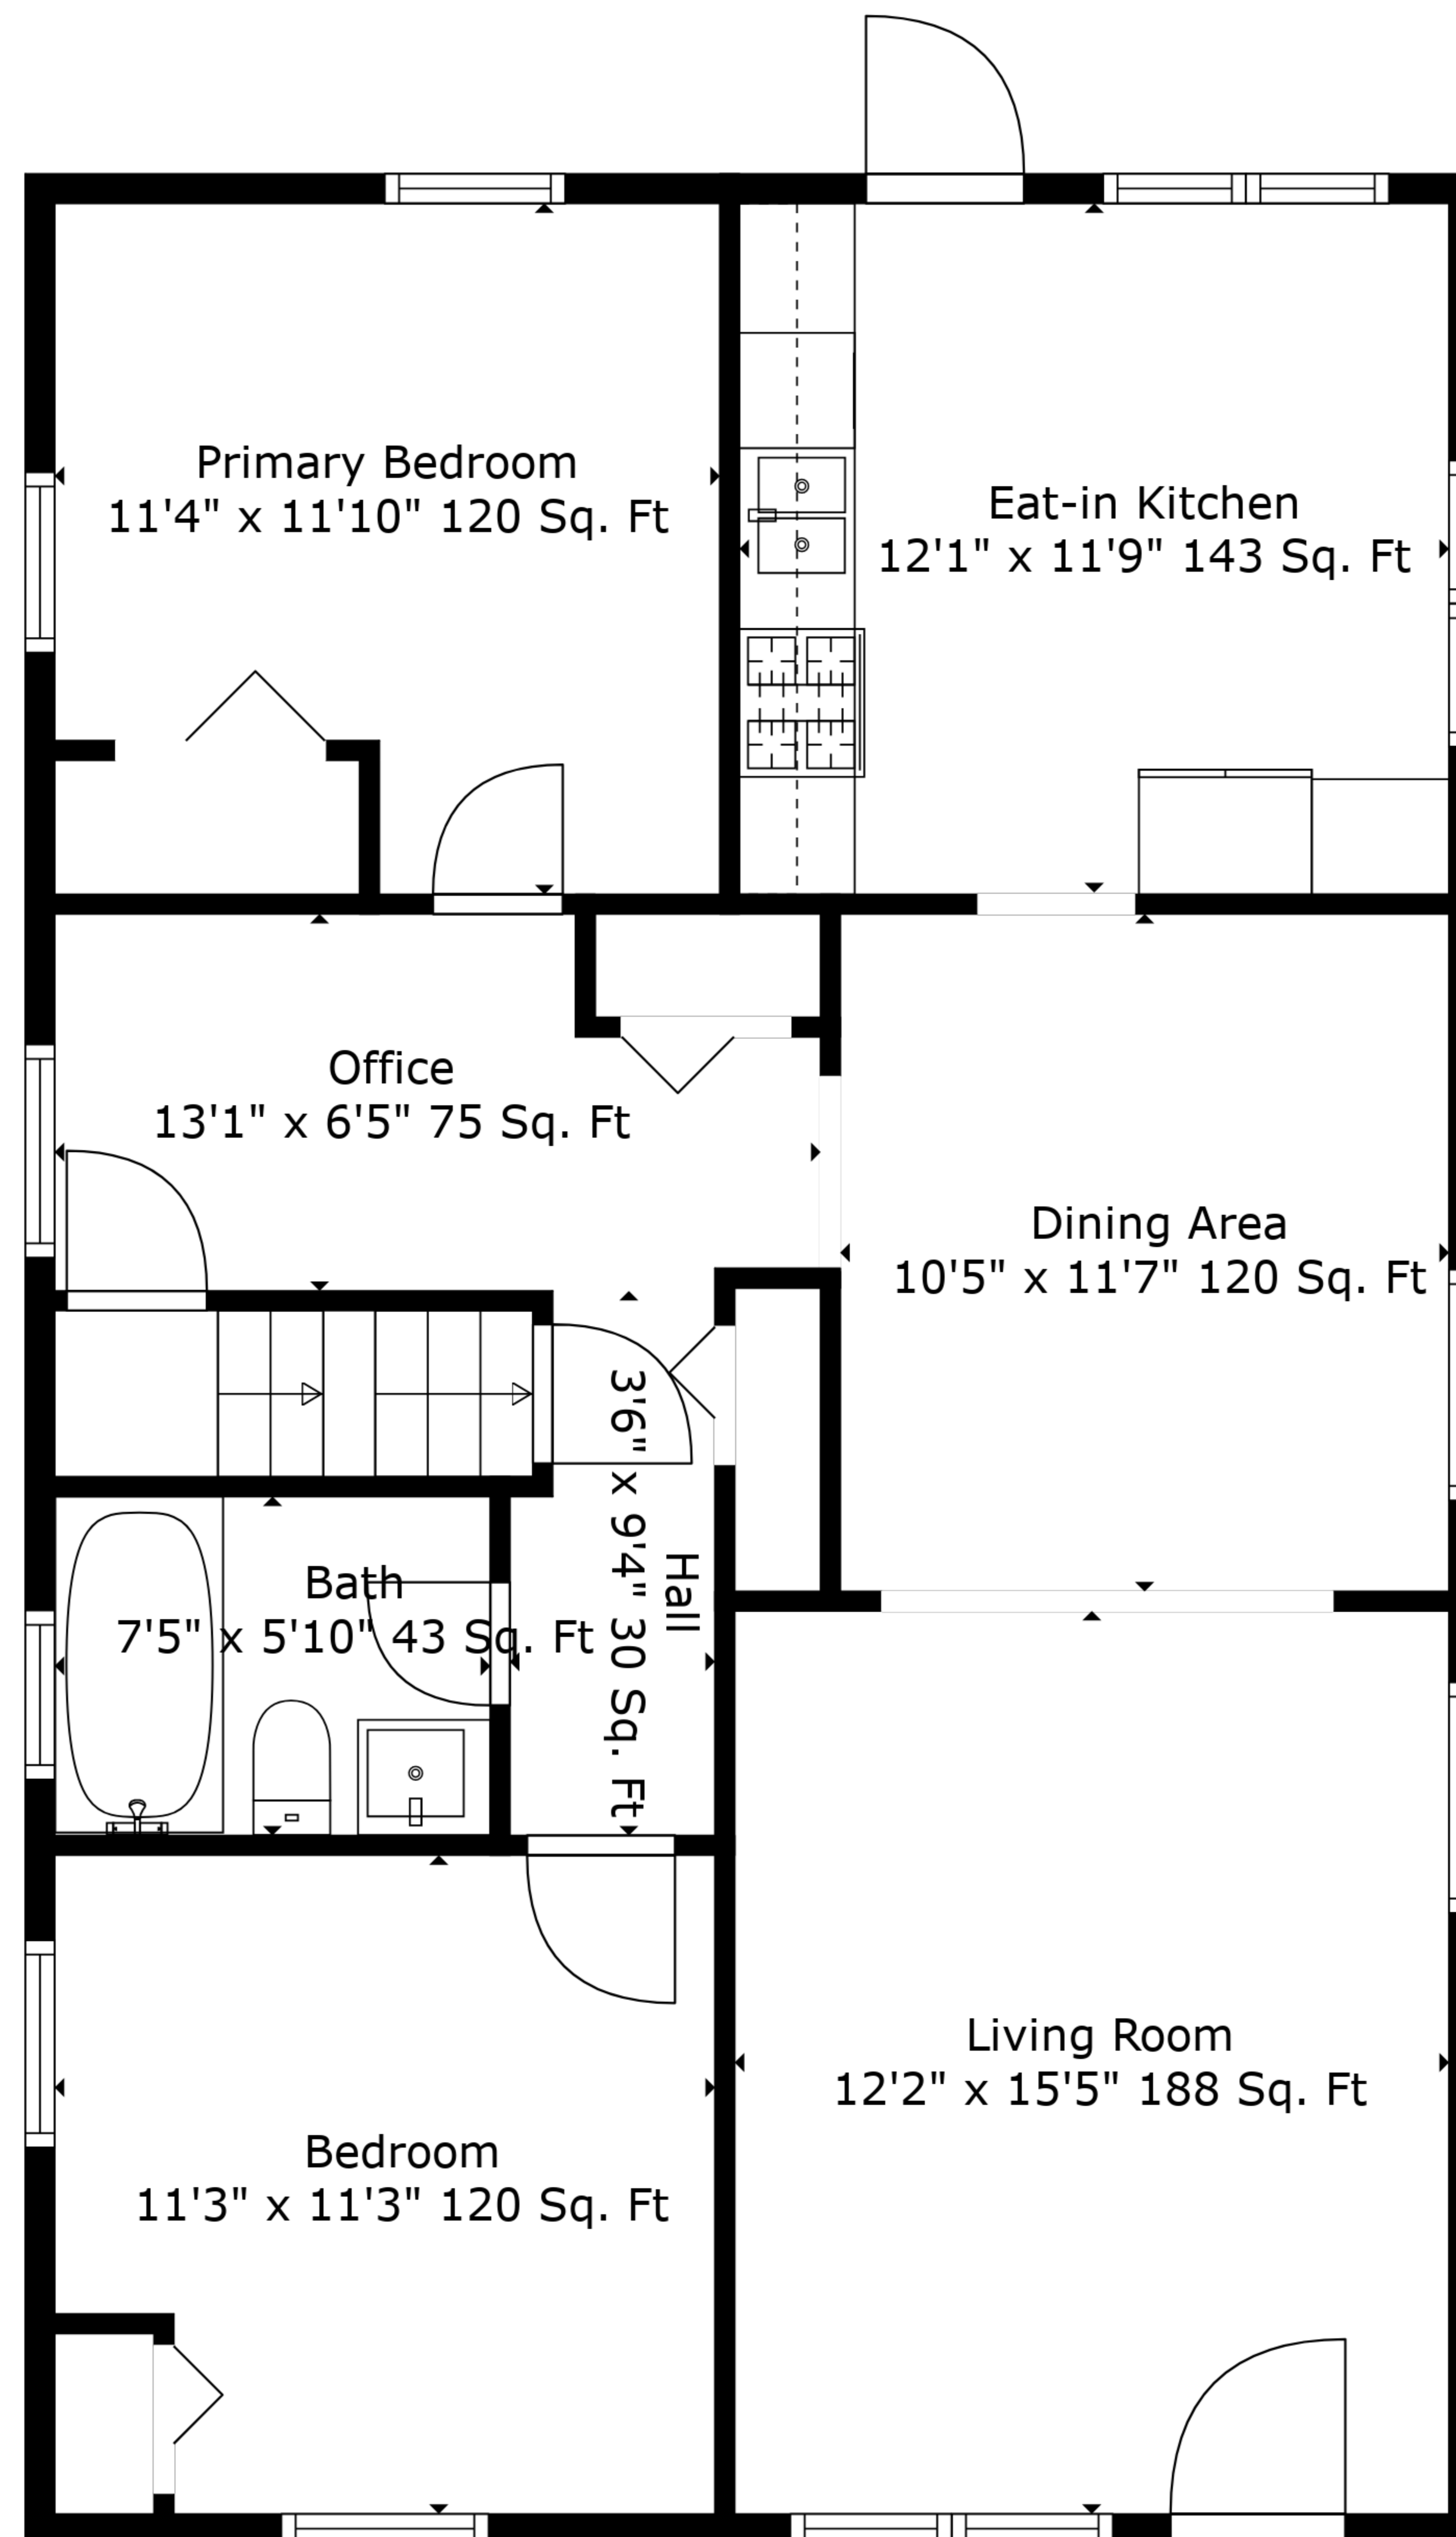

Basement
21'9" x 27'2" 593 Sq. Ft

Total scanned area: 2134 sq. ft

Measurements Are Deemed Highly Reliable But Not Guaranteed.

Total scanned area: 2134 sq. ft

Measurements Are Deemed Highly Reliable But Not Guaranteed.

Bedroom
15'8" x 11'9" 129 Sq. Ft

Room
9'1" x 27'4" 178 Sq. Ft

Total scanned area: 2134 sq. ft

Measurements Are Deemed Highly Reliable But Not Guaranteed.

Floor 1

Floor 2

Floor 3

Total scanned area: 2134 sq. ft