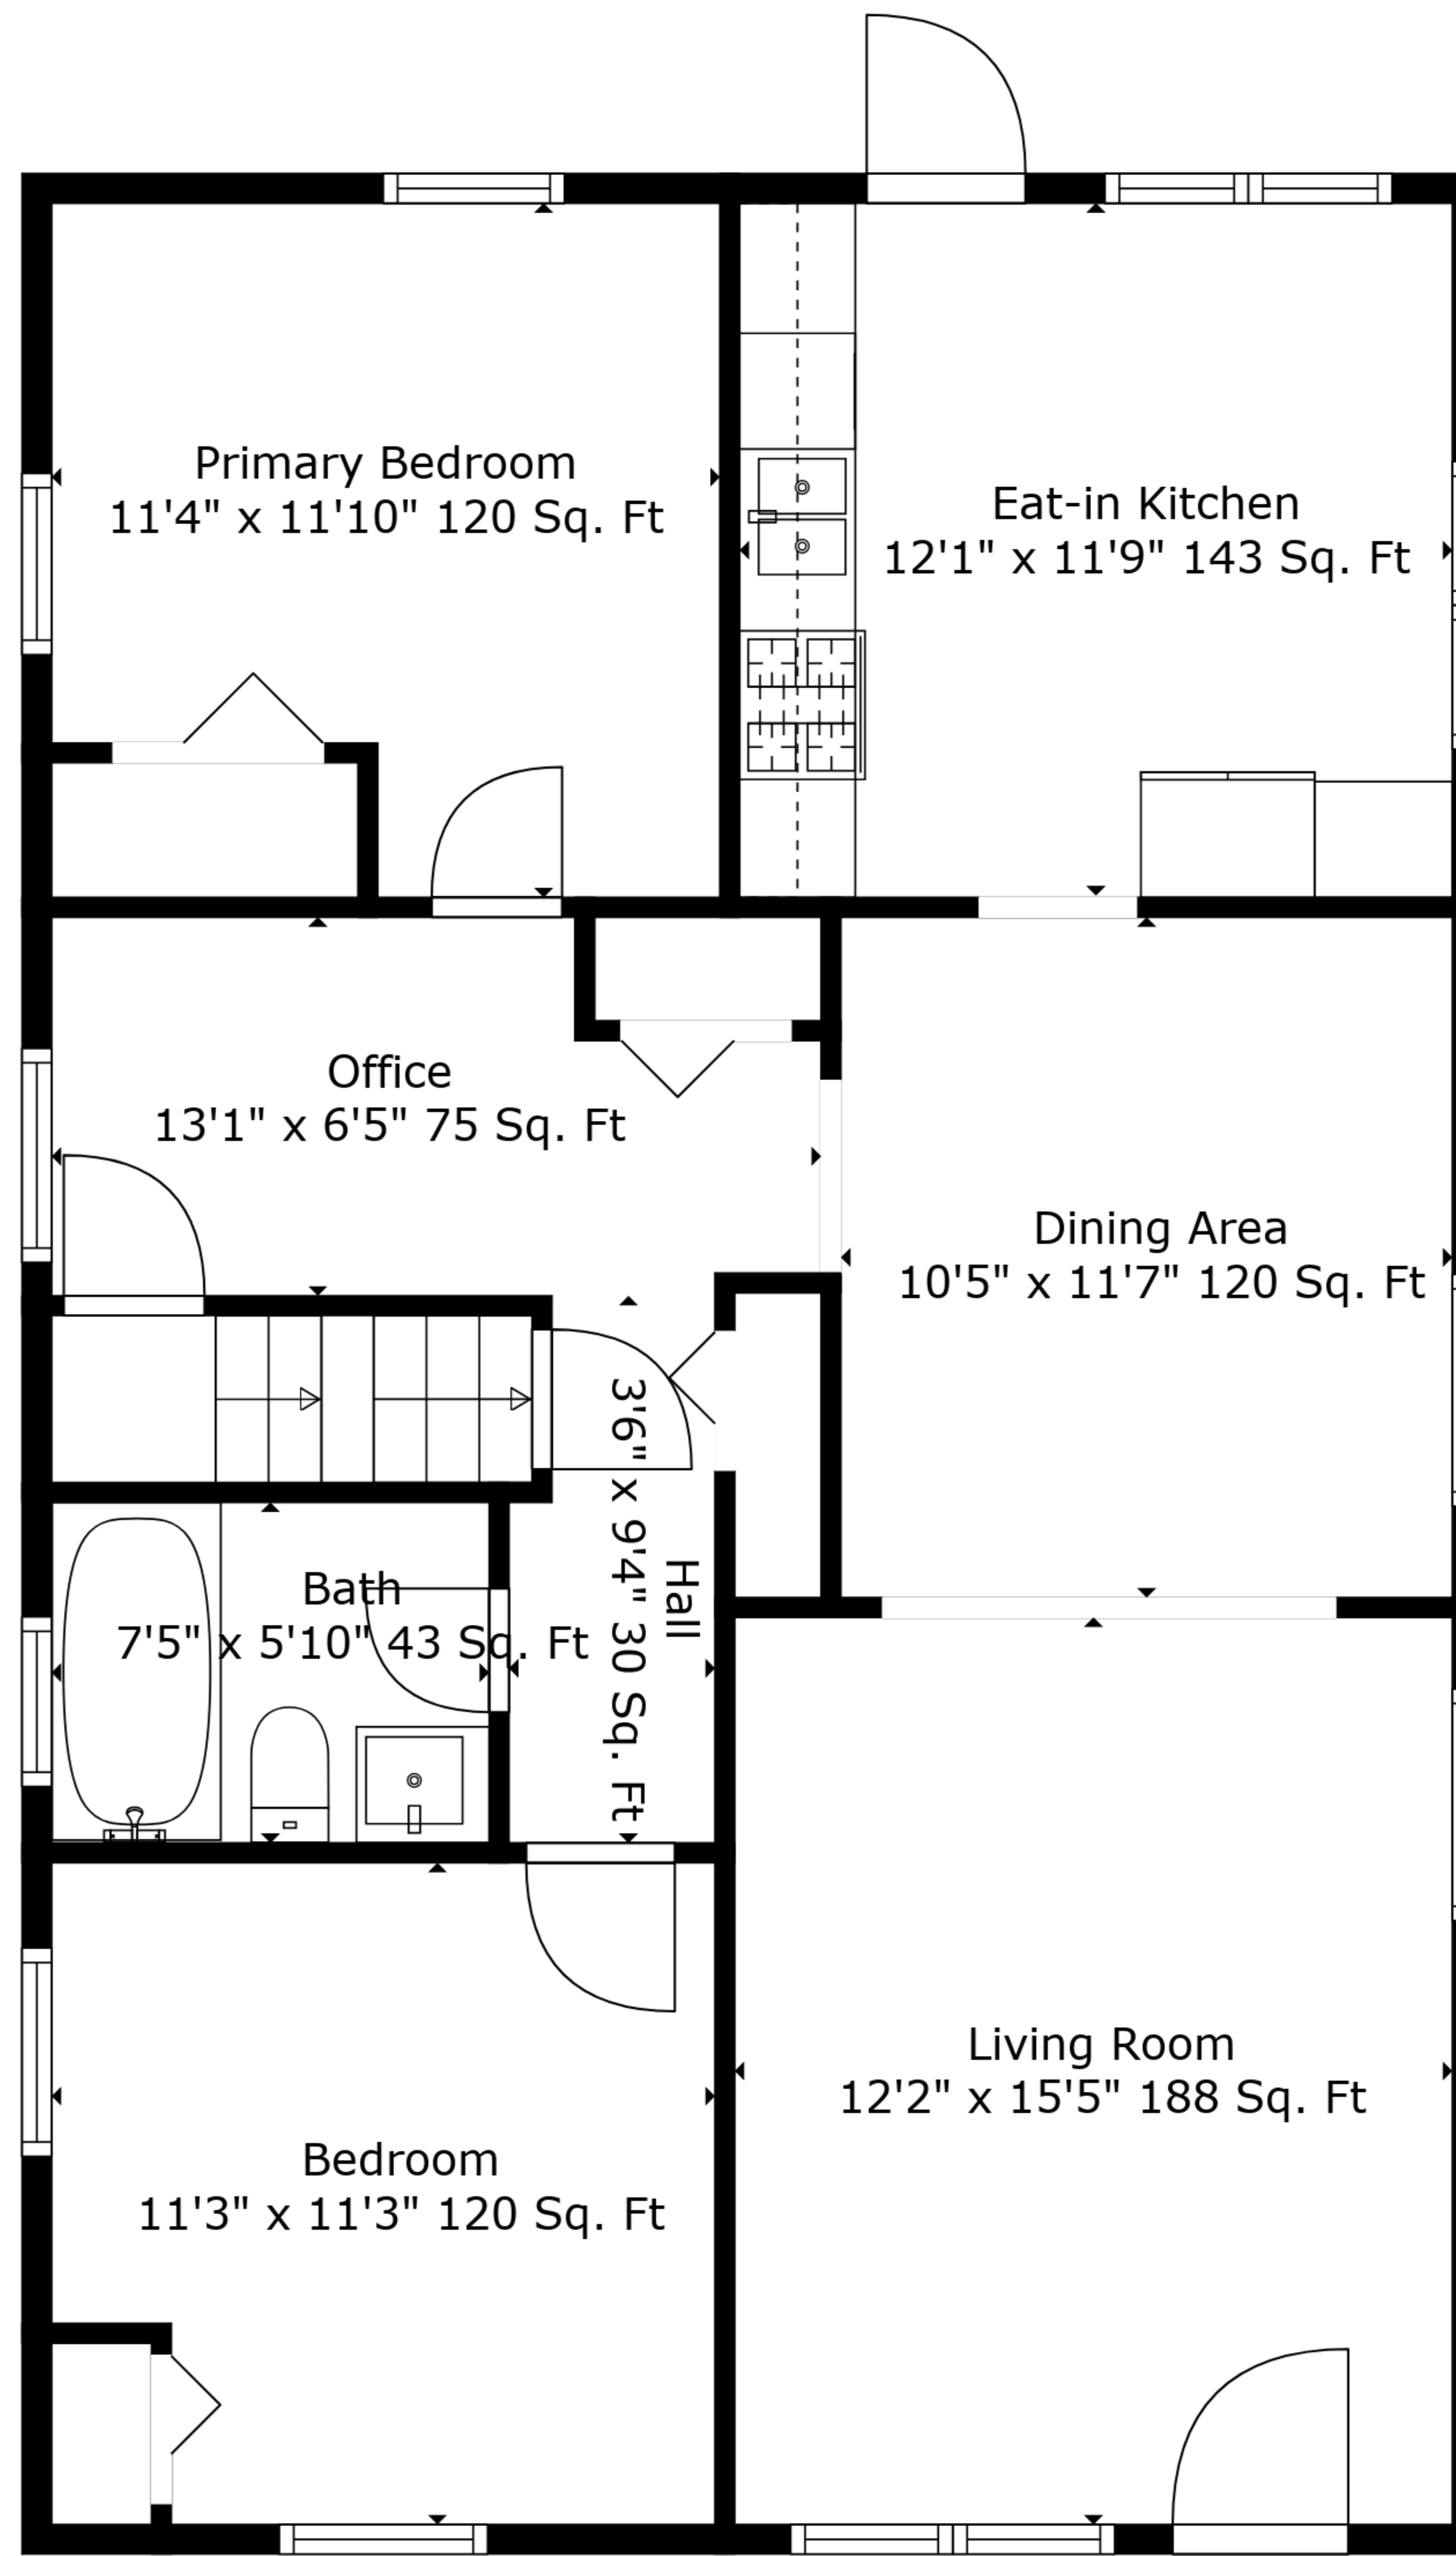

Basement
21'9" x 27'2" 593 Sq. Ft

Total scanned area: 2134 sq. ft

Measurements Are Deemed Highly Reliable But Not Guaranteed.

Total scanned area: 2134 sq. ft

Measurements Are Deemed Highly Reliable But Not Guaranteed.

Bedroom
15'8" x 11'9" 129 Sq. Ft

Room
9'1" x 27'4" 178 Sq. Ft

Total scanned area: 2134 sq. ft

Measurements Are Deemed Highly Reliable But Not Guaranteed.

Floor 1

Floor 2

Floor 3

Total scanned area: 2134 sq. ft