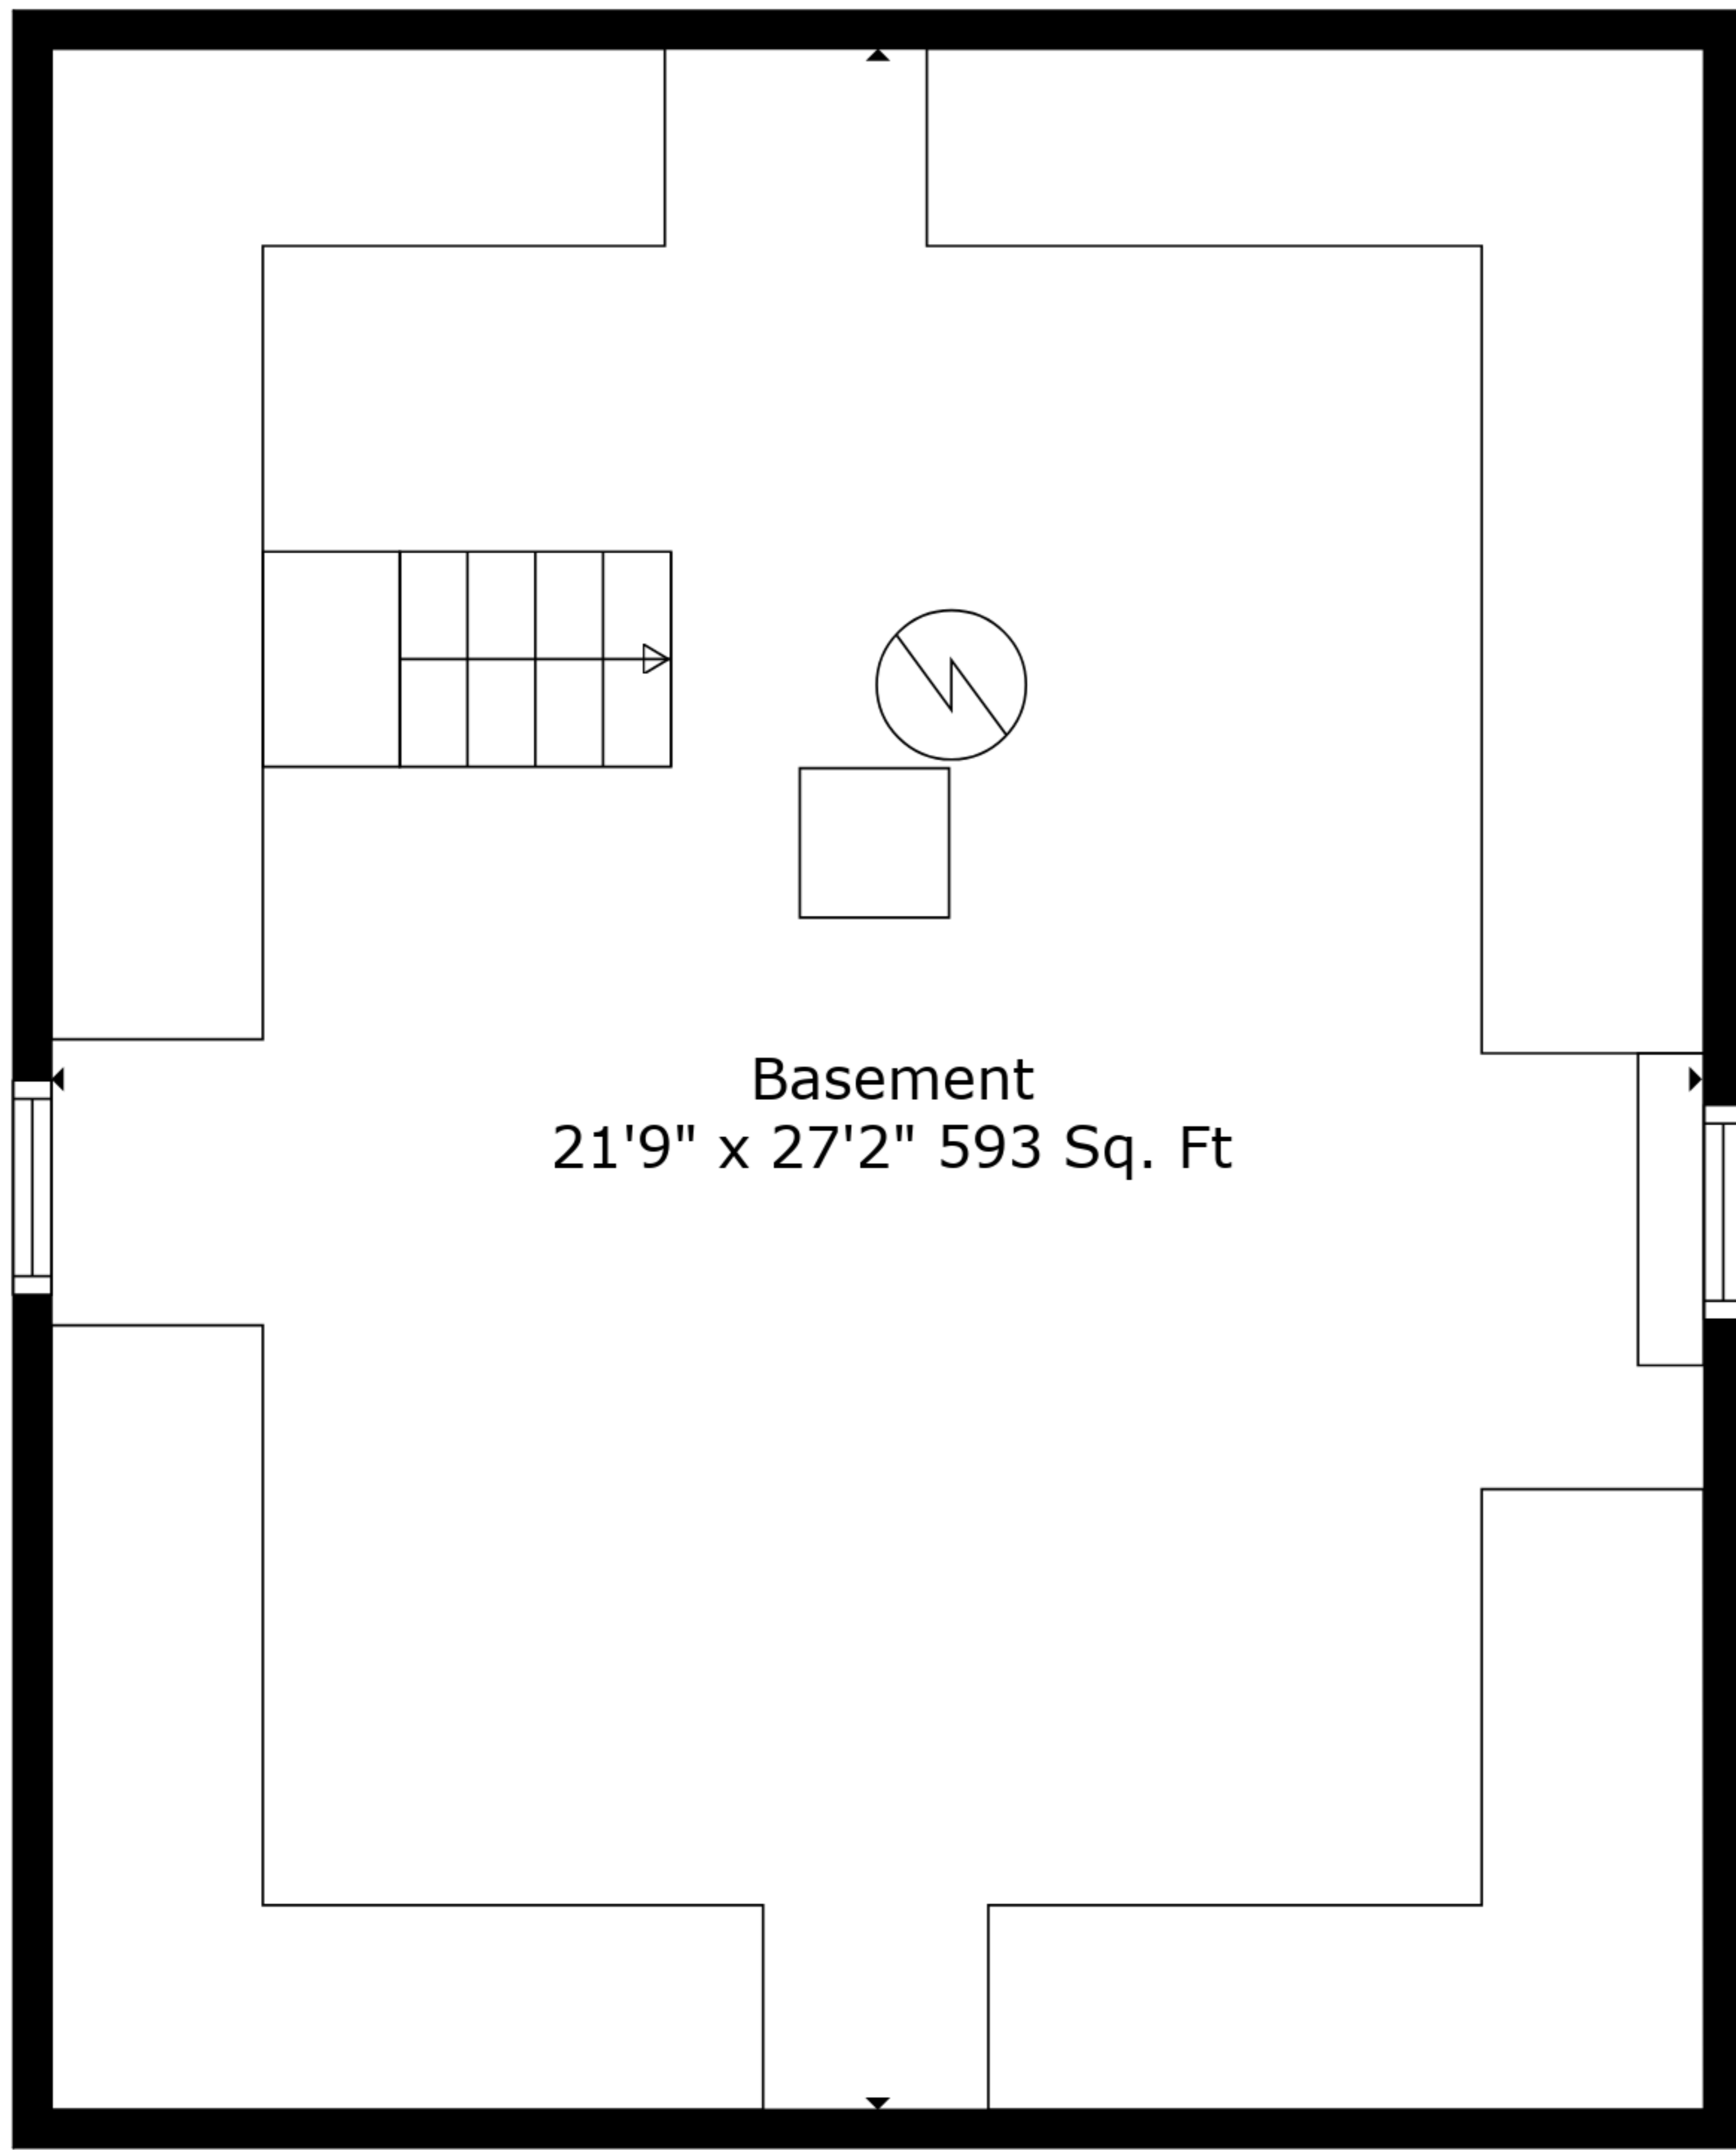

Basement
21'9" x 27'2" 593 Sq. Ft

Total scanned area: 2134 sq. ft

Measurements Are Deemed Highly Reliable But Not Guaranteed.

Total scanned area: 2134 sq. ft

Measurements Are Deemed Highly Reliable But Not Guaranteed.

Bedroom
15'8" x 11'9" 129 Sq. Ft

Room
9'1" x 27'4" 178 Sq. Ft

Total scanned area: 2134 sq. ft

Measurements Are Deemed Highly Reliable But Not Guaranteed.

Floor 1

Floor 2

Floor 3

Total scanned area: 2134 sq. ft