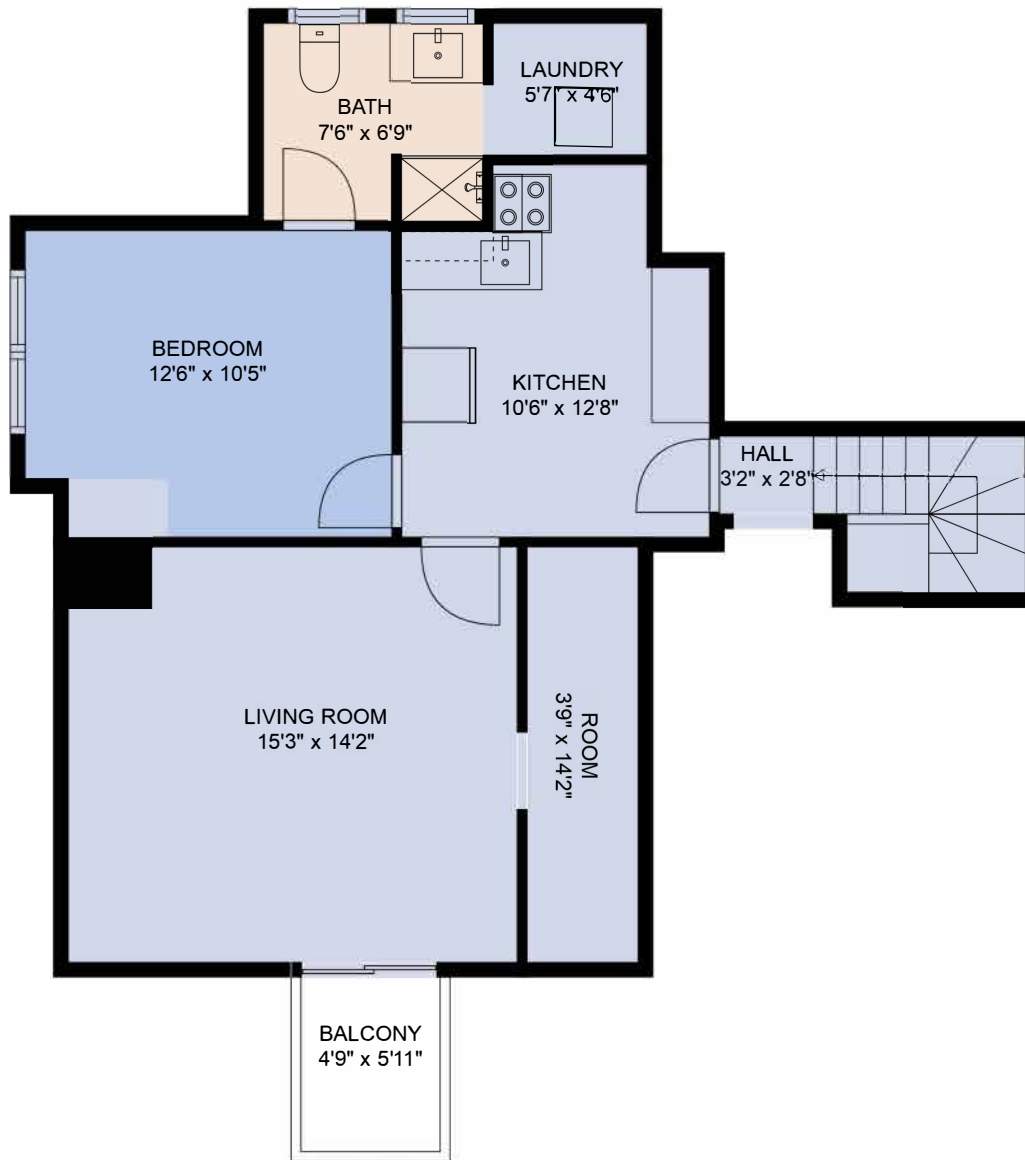

FLOOR 1

FLOOR 2

Estimated areas

FLOOR 1: 1690 sq. ft

FLOOR 2: 551 sq. ft

Total: 2241 sq. ft

Sizes and dimensions may have a slight variation from actual sizes. E&O Insured.

Estimated areas

FLOOR 1: 1690 sq. ft
FLOOR 2: 551 sq. ft
Total: 2241 sq. ft

Sizes and dimensions may have a slight variation from actual sizes. E&O Insured.

Estimated areas

FLOOR 1: 1690 sq. ft

FLOOR 2: 551 sq. ft

Total: 2241 sq. ft

Sizes and dimensions may have a slight variation from actual sizes. E&O Insured.