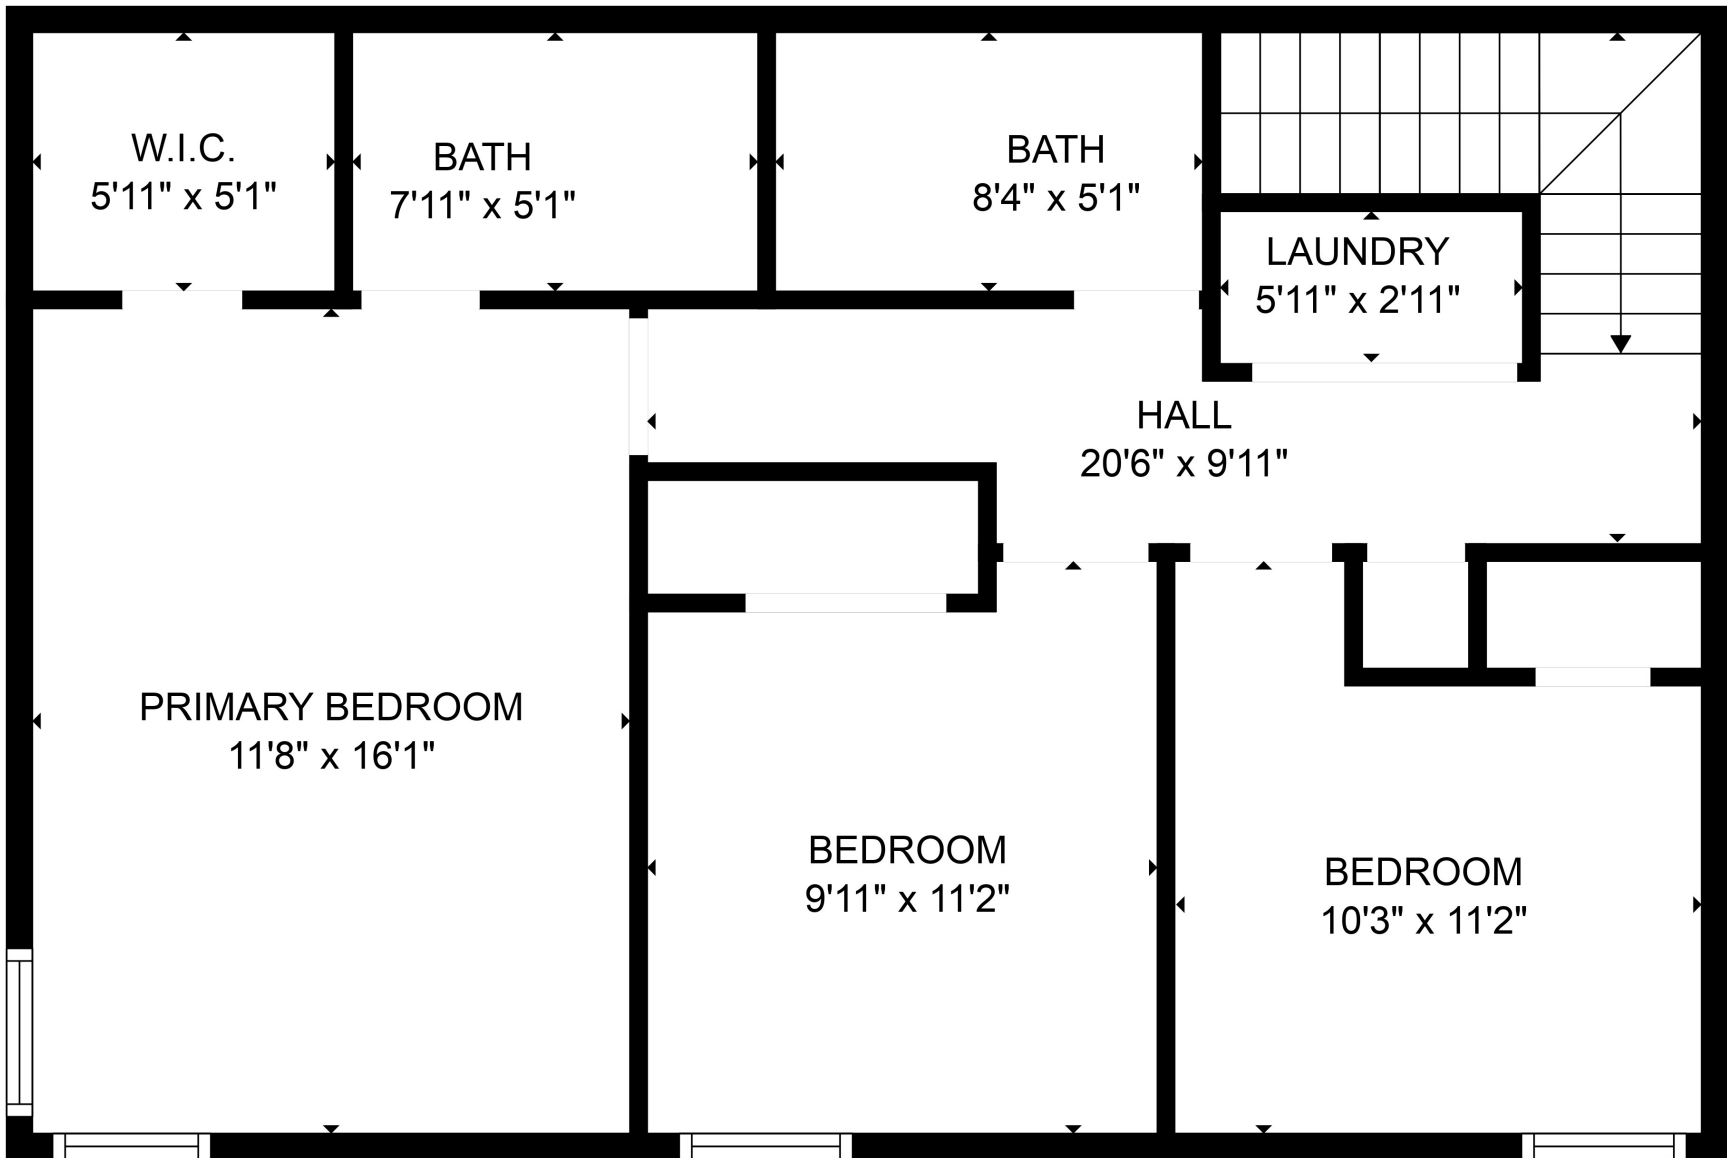

FLOOR 2

FLOOR 1

Total scanned area: 1391 sq. ft

SIZES AND DIMENSIONS ARE APPROXIMATE. ACTUAL MAY VARY.

Total scanned area: 1391 sq. ft

SIZES AND DIMENSIONS ARE APPROXIMATE. ACTUAL MAY VARY.

Total scanned area: 1391 sq. ft

SIZES AND DIMENSIONS ARE APPROXIMATE. ACTUAL MAY VARY.