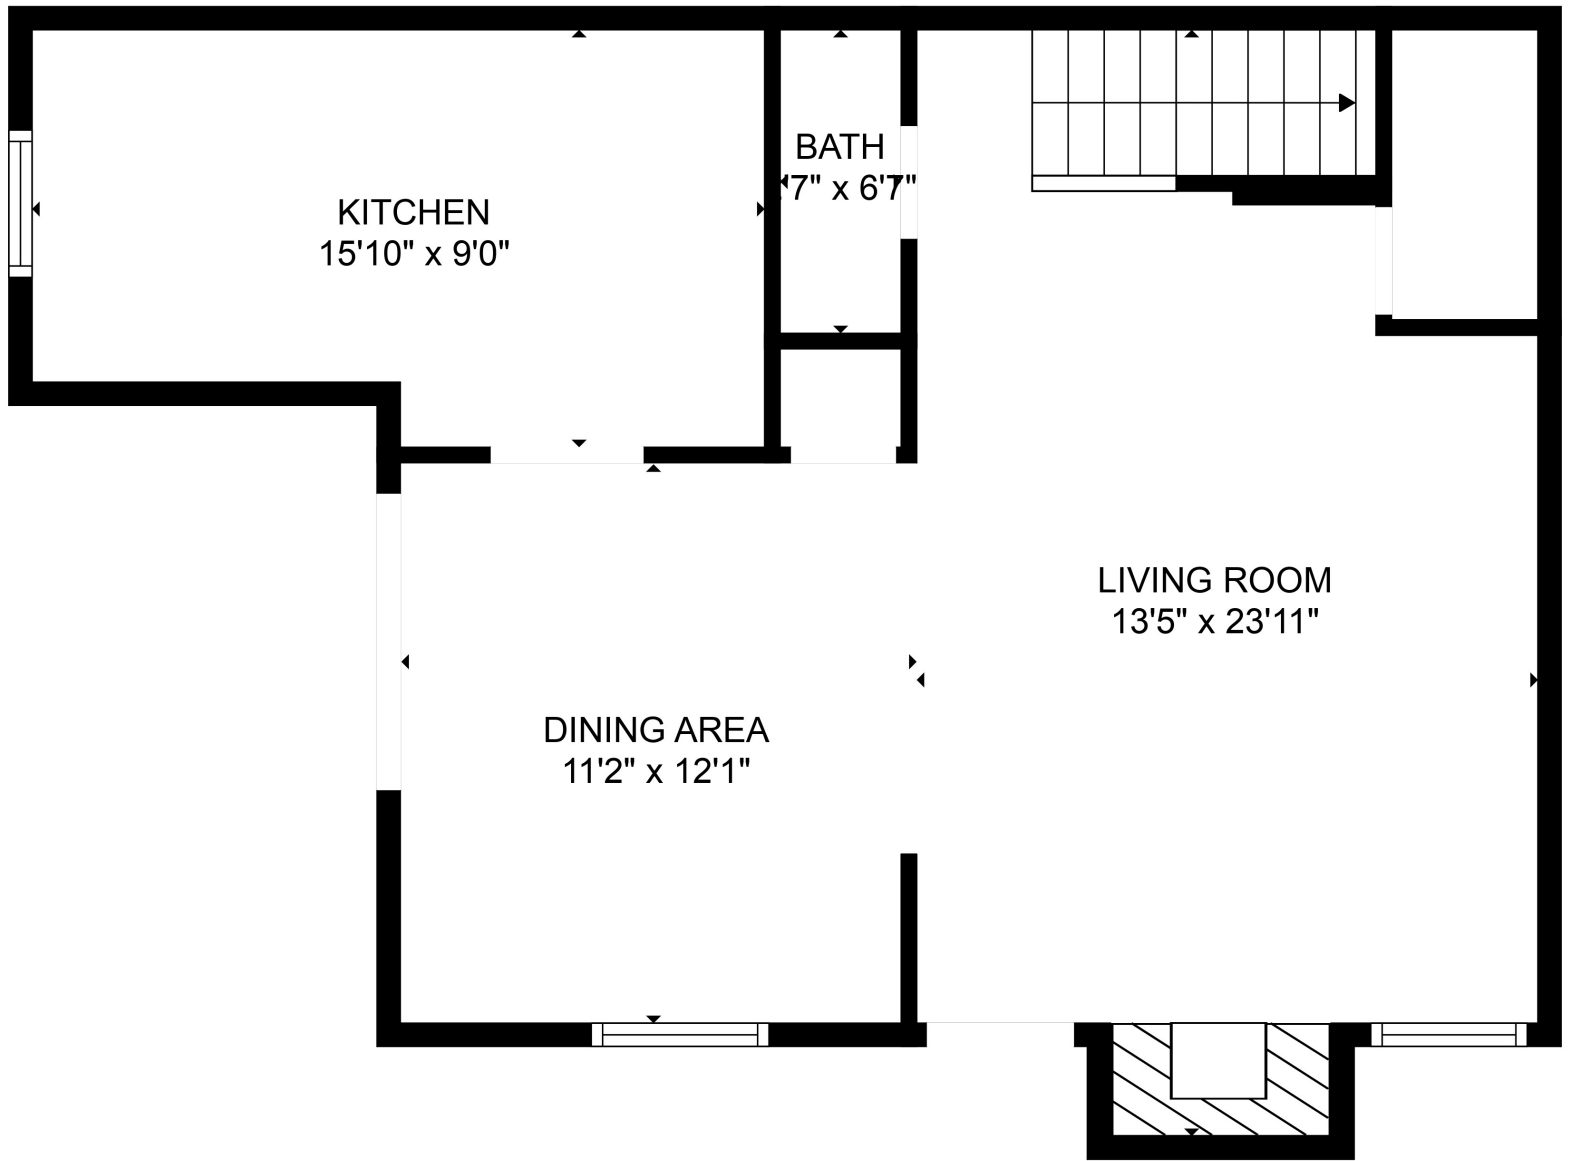

FLOOR 2

FLOOR 1

Total scanned area: 1391 sq. ft

SIZES AND DIMENSIONS ARE APPROXIMATE. ACTUAL MAY VARY.

Total scanned area: 1391 sq. ft

SIZES AND DIMENSIONS ARE APPROXIMATE. ACTUAL MAY VARY.

Total scanned area: 1391 sq. ft

SIZES AND DIMENSIONS ARE APPROXIMATE. ACTUAL MAY VARY.