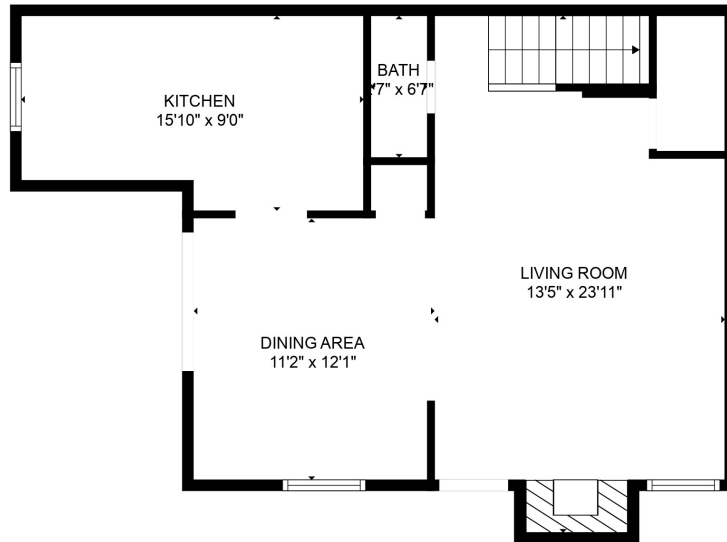

FLOOR 2

FLOOR 1

Total scanned area: 1391 sq. ft

SIZES AND DIMENSIONS ARE APPROXIMATE. ACTUAL MAY VARY.

Total scanned area: 1391 sq. ft

SIZES AND DIMENSIONS ARE APPROXIMATE. ACTUAL MAY VARY.

Total scanned area: 1391 sq. ft

SIZES AND DIMENSIONS ARE APPROXIMATE. ACTUAL MAY VARY.