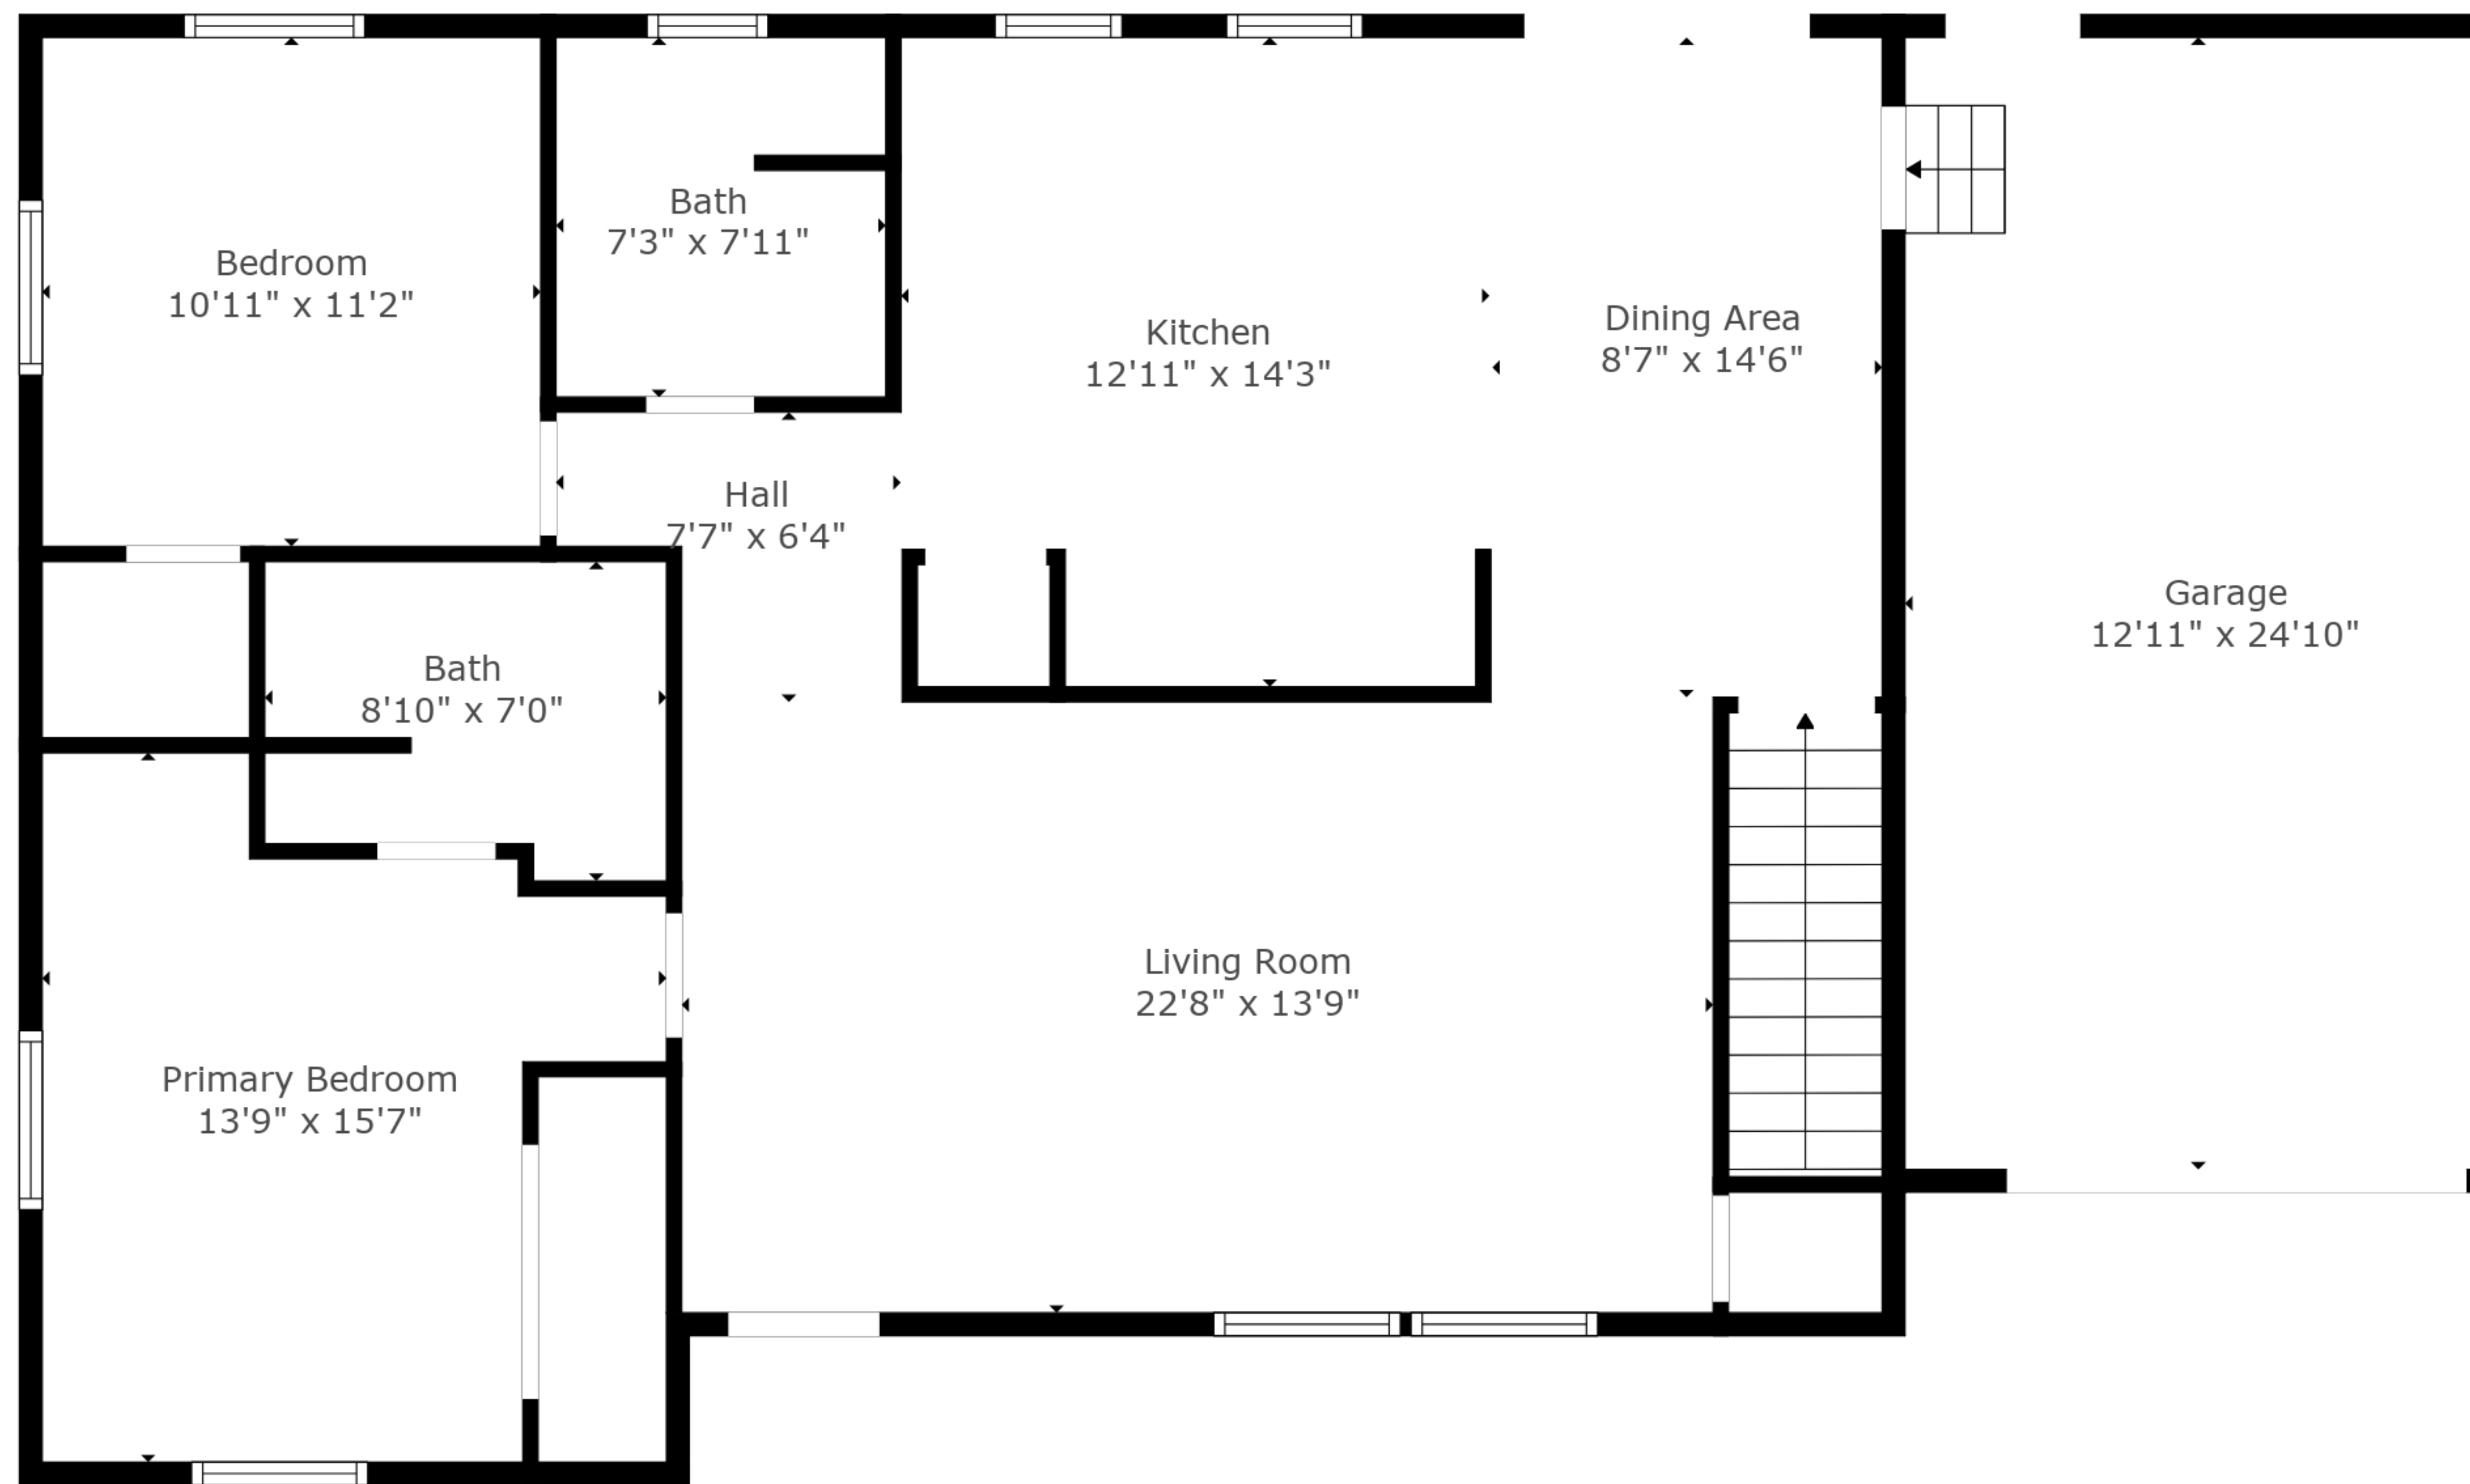

TOTAL: 1179 sq. ft

BELOW GROUND: 0 sq. ft, FLOOR 2: 1179 sq. ft
 EXCLUDED AREAS: BASEMENT: 1132 sq. ft, GARAGE: 320 sq. ft

Measurements Are An Approximate Estimation, Deemed Highly Reliable But Not Guaranteed

Floor 2

Floor 1

TOTAL: 1179 sq. ft
 BELOW GROUND: 0 sq. ft, FLOOR 2: 1179 sq. ft
 EXCLUDED AREAS: BASEMENT: 1132 sq. ft, GARAGE: 320 sq. ft

Measurements Are An Approximate Estimation, Deemed Highly Reliable But Not Guaranteed