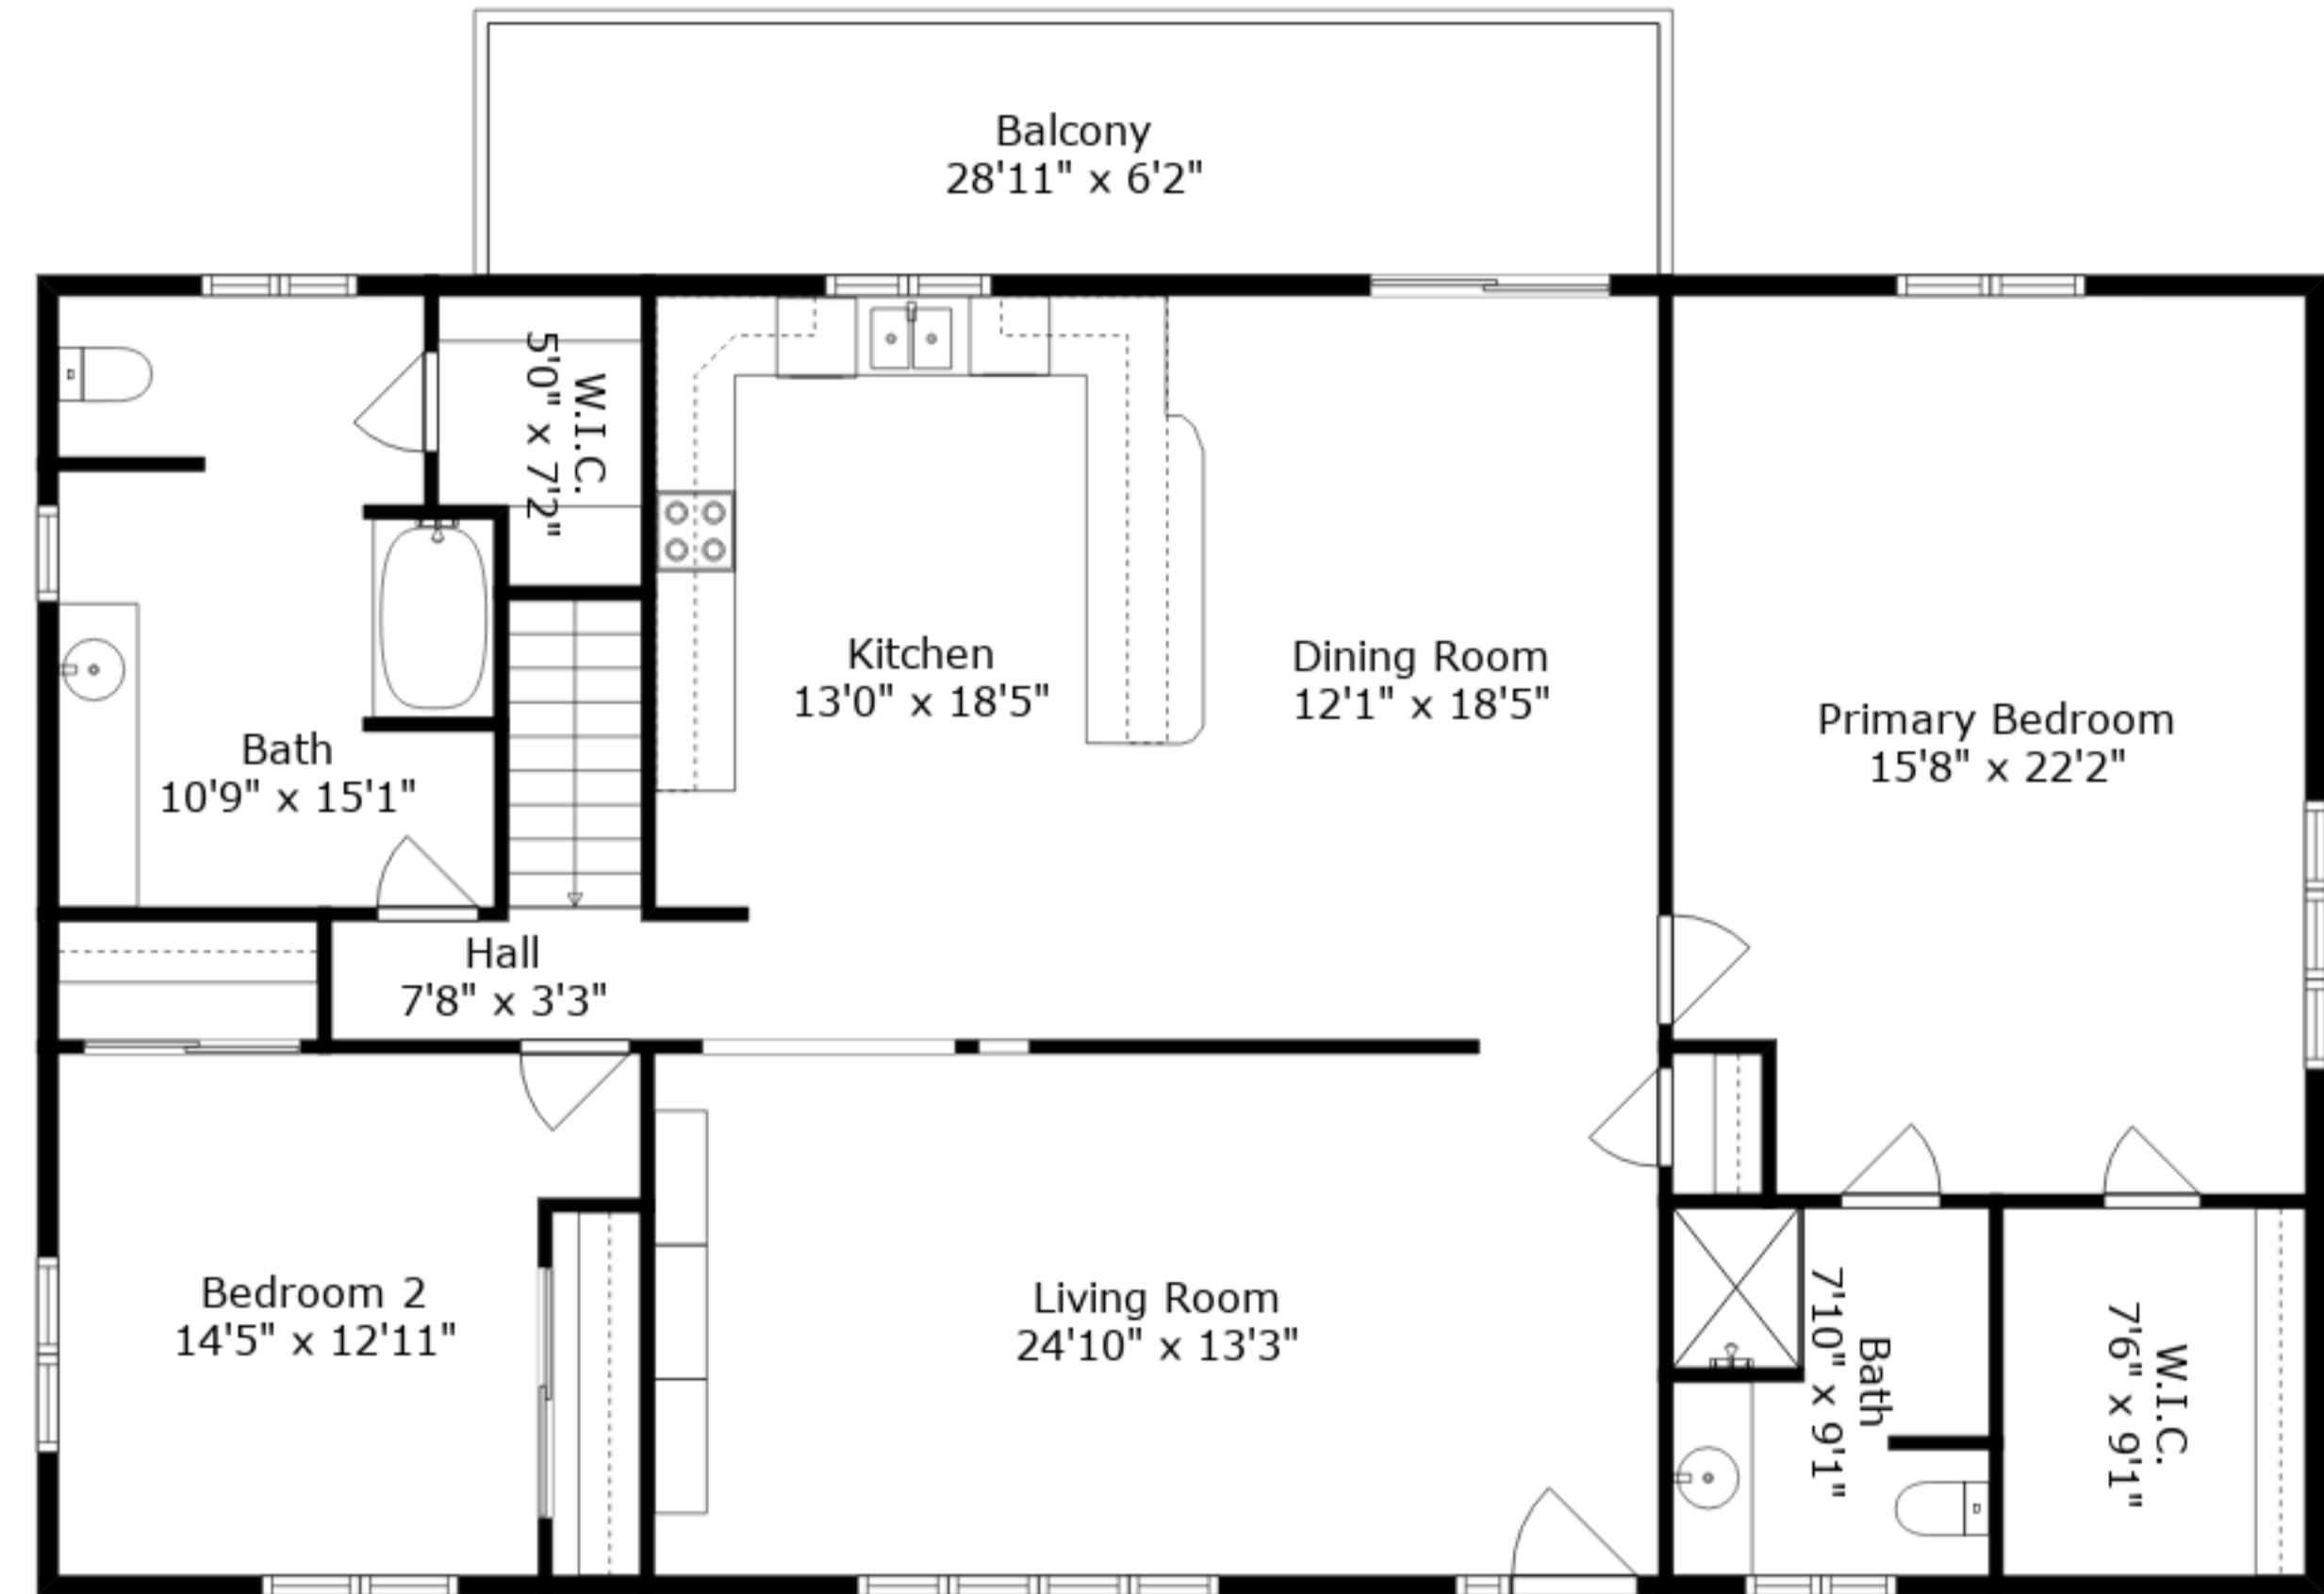

**ESTIMATED AREAS**

GLA LOWER FLOOR: 1044 sq. ft EXCLUDED AREAS 801 sq. ft  
 GLA MAIN FLOOR: 1845 sq. ft EXCLUDED AREAS 180 sq. ft  
 Total GLA 2889 sq. ft, total area 3870 sq. ft

Sizes And Dimensions Are Approximate. Actual May Vary.

Lower Floor

Main Floor

**ESTIMATED AREAS**

GLA LOWER FLOOR: 1044 sq. ft EXCLUDED AREAS 801 sq. ft  
 GLA MAIN FLOOR: 1845 sq. ft EXCLUDED AREAS 180 sq. ft  
 Total GLA 2889 sq. ft, total area 3870 sq. ft

Sizes And Dimensions Are Approximate. Actual May Vary.