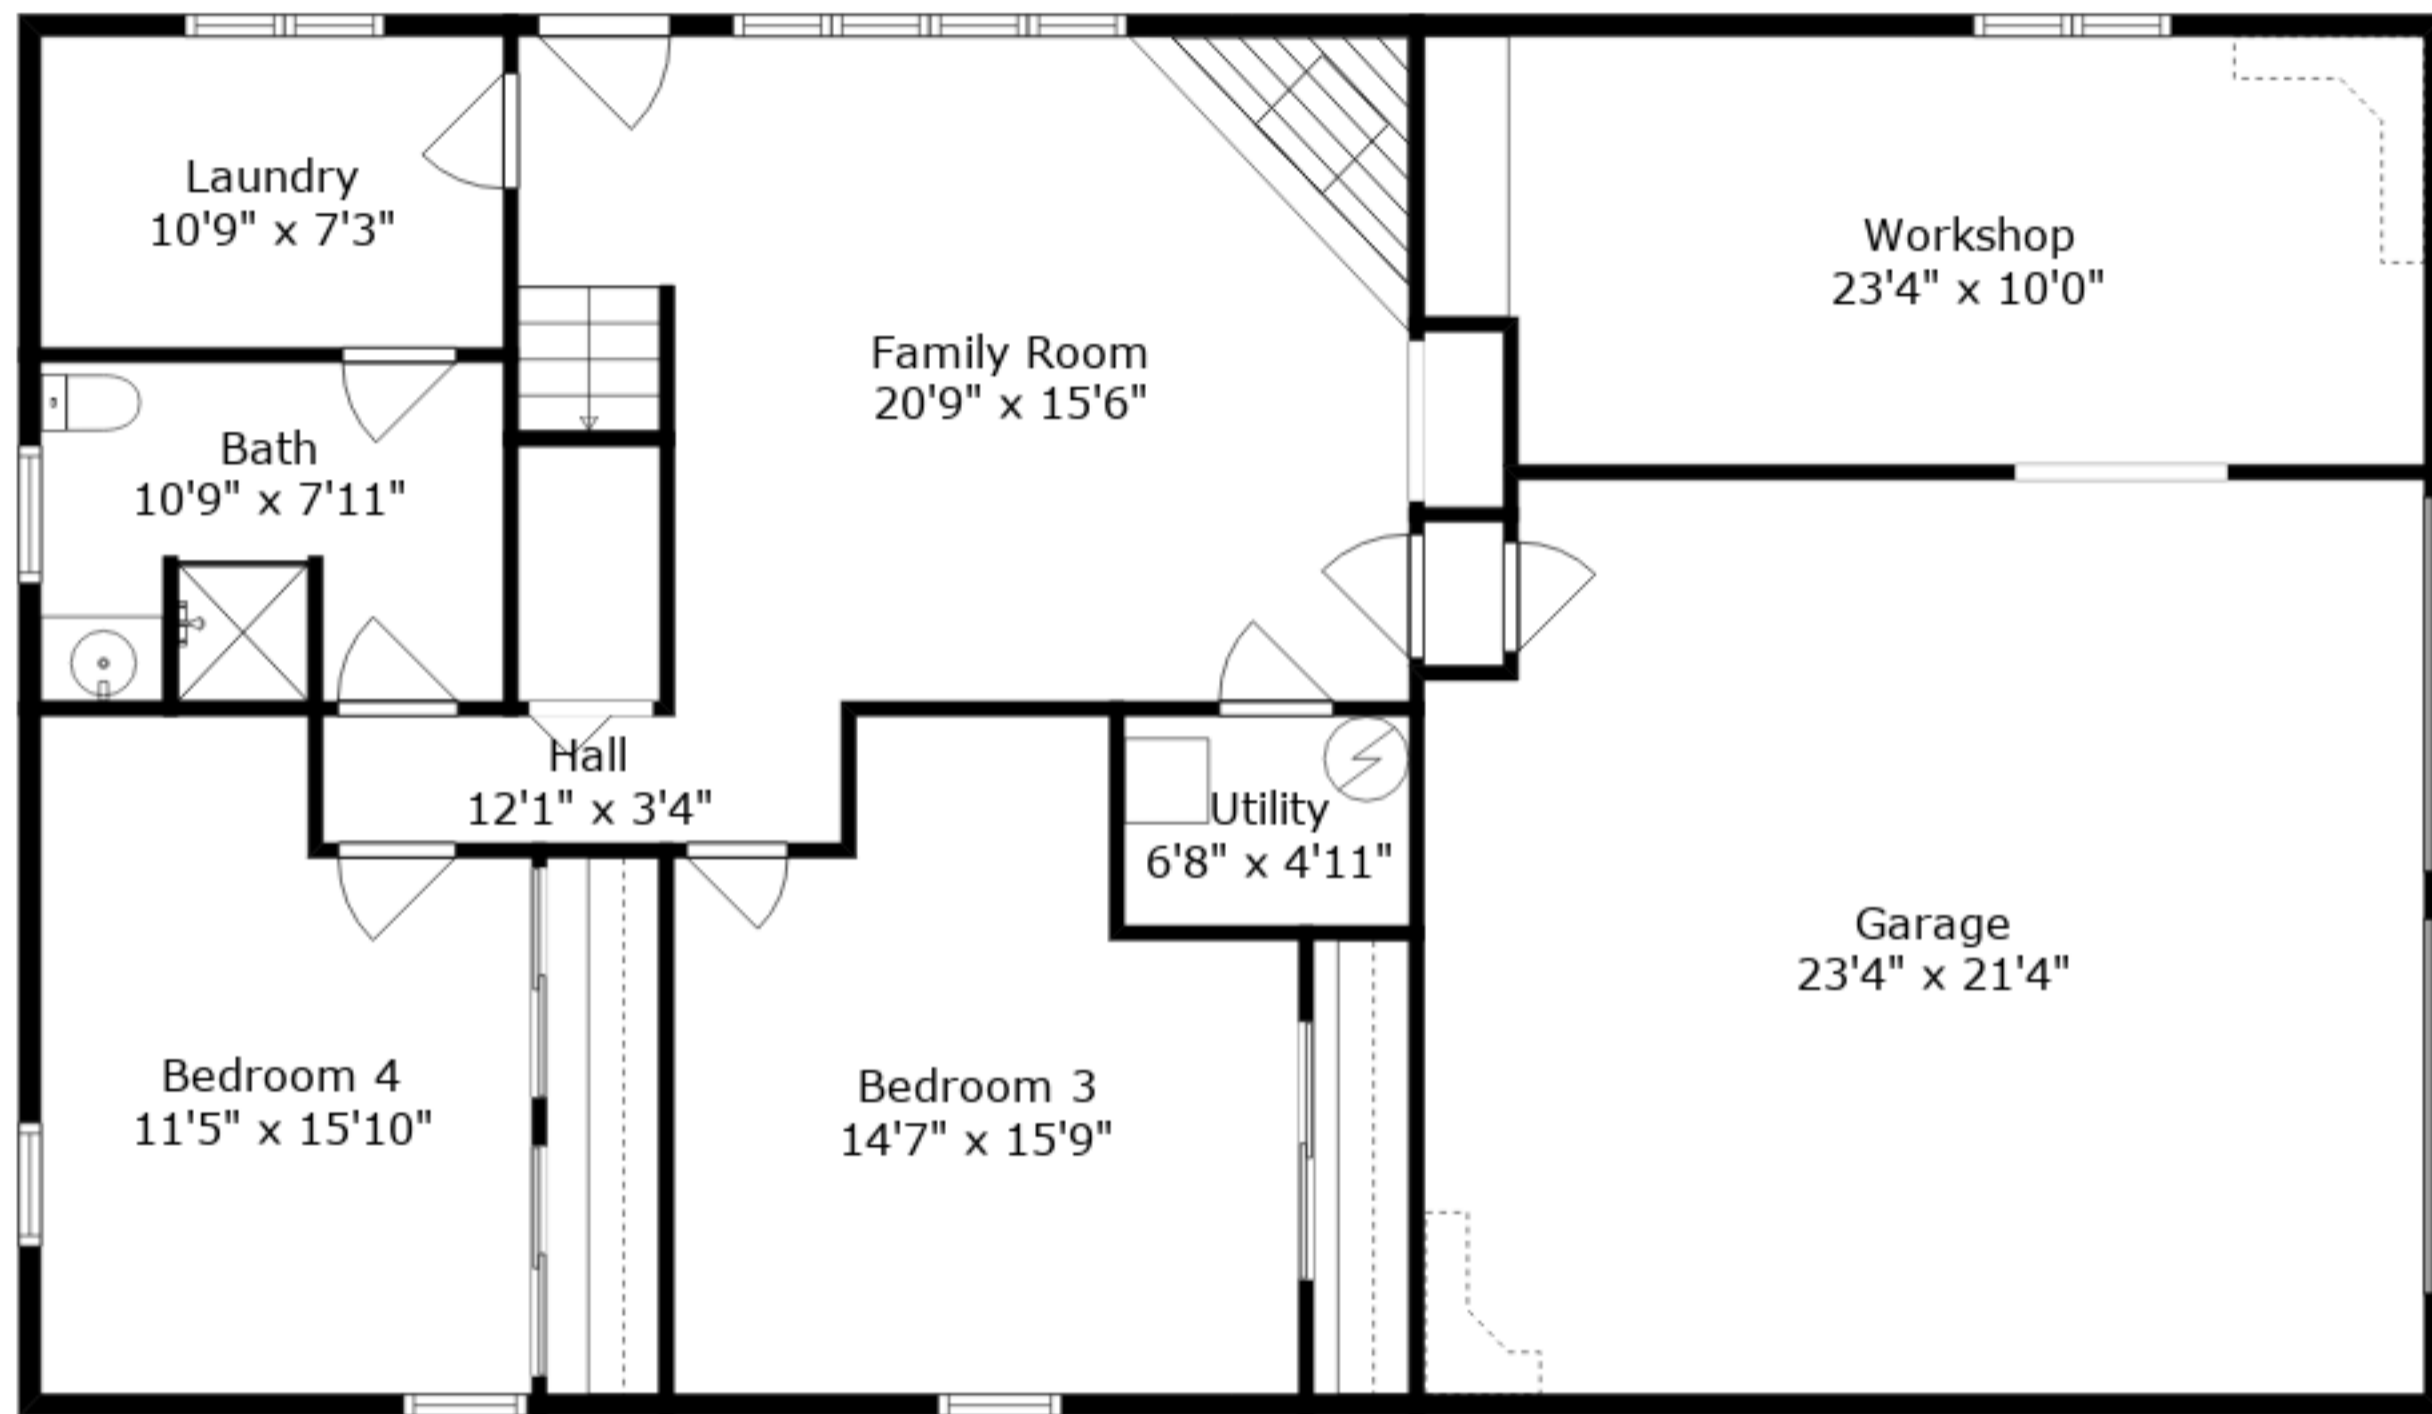

**ESTIMATED AREAS**

GLA LOWER FLOOR: 1044 sq. ft EXCLUDED AREAS 801 sq. ft  
 GLA MAIN FLOOR: 1845 sq. ft EXCLUDED AREAS 180 sq. ft  
 Total GLA 2889 sq. ft, total area 3870 sq. ft

Sizes And Dimensions Are Approximate. Actual May Vary.

Lower Floor

Main Floor

**ESTIMATED AREAS**

GLA LOWER FLOOR: 1044 sq. ft EXCLUDED AREAS 801 sq. ft  
 GLA MAIN FLOOR: 1845 sq. ft EXCLUDED AREAS 180 sq. ft  
 Total GLA 2889 sq. ft, total area 3870 sq. ft

Sizes And Dimensions Are Approximate. Actual May Vary.