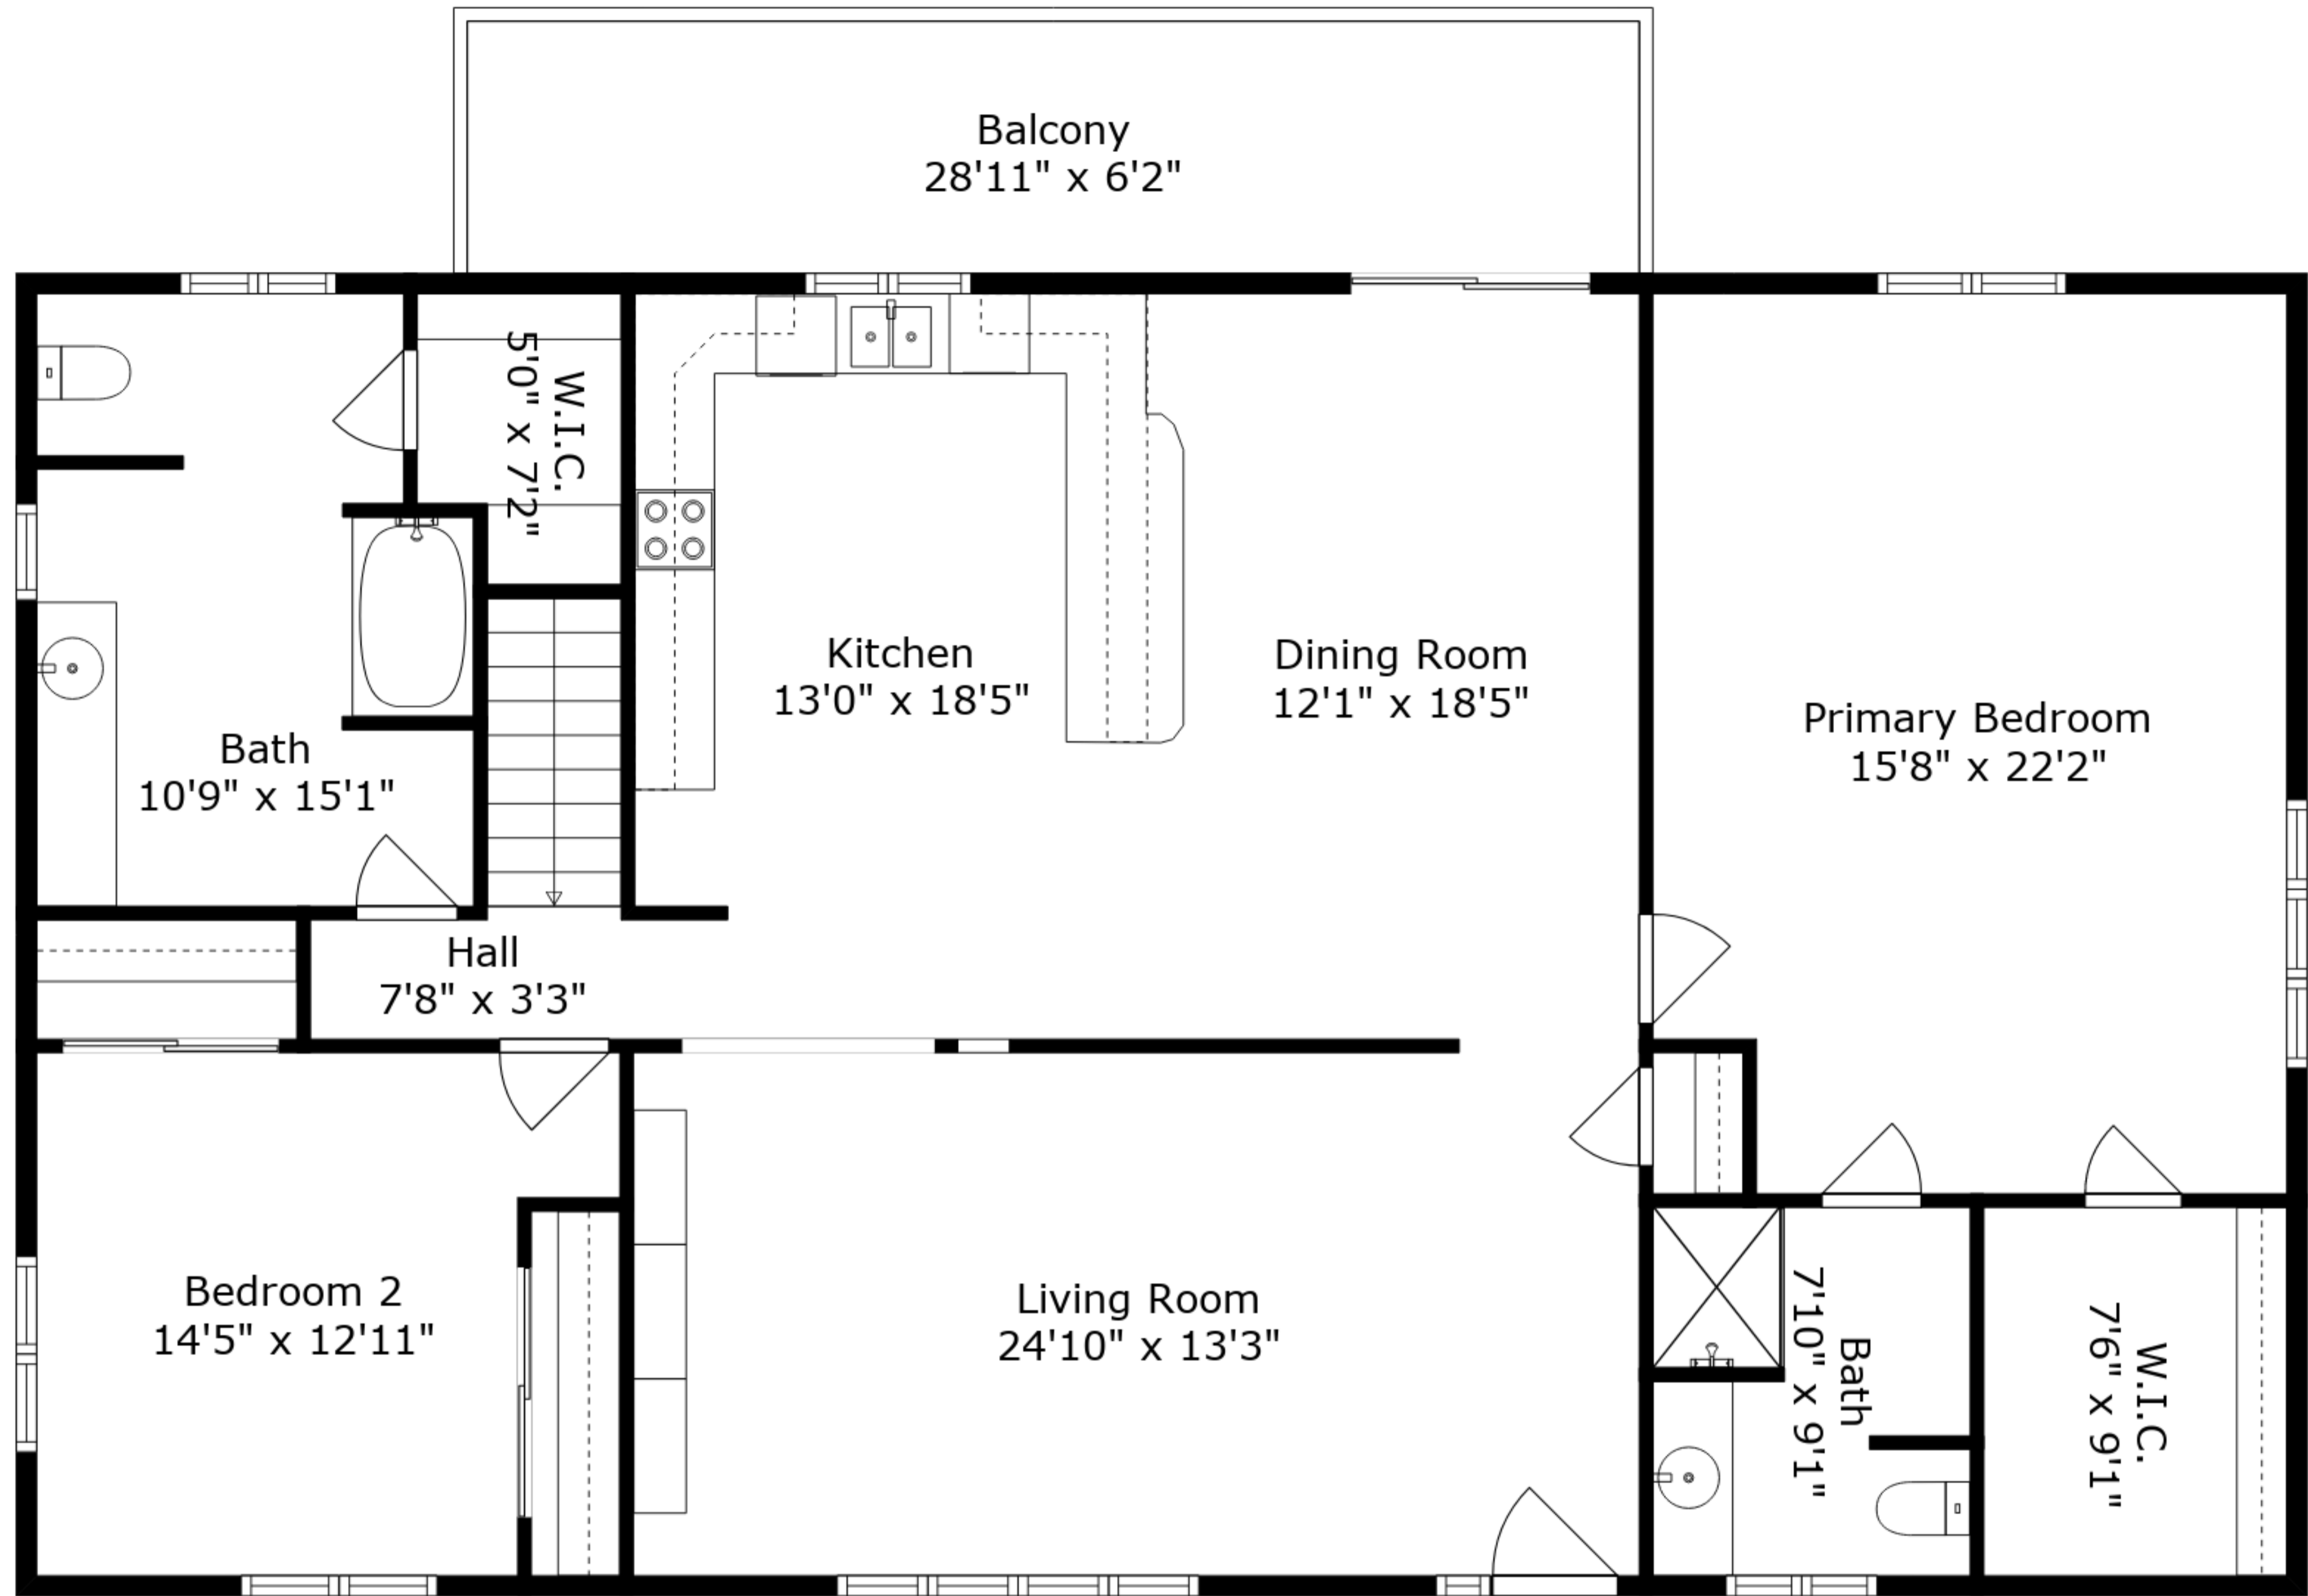

**ESTIMATED AREAS**

GLA LOWER FLOOR: 1044 sq. ft EXCLUDED AREAS 801 sq. ft  
 GLA MAIN FLOOR: 1845 sq. ft EXCLUDED AREAS 180 sq. ft  
 Total GLA 2889 sq. ft, total area 3870 sq. ft

Sizes And Dimensions Are Approximate. Actual May Vary.

Lower Floor

Main Floor

**ESTIMATED AREAS**

GLA LOWER FLOOR: 1044 sq. ft EXCLUDED AREAS 801 sq. ft  
 GLA MAIN FLOOR: 1845 sq. ft EXCLUDED AREAS 180 sq. ft  
 Total GLA 2889 sq. ft, total area 3870 sq. ft

Sizes And Dimensions Are Approximate. Actual May Vary.