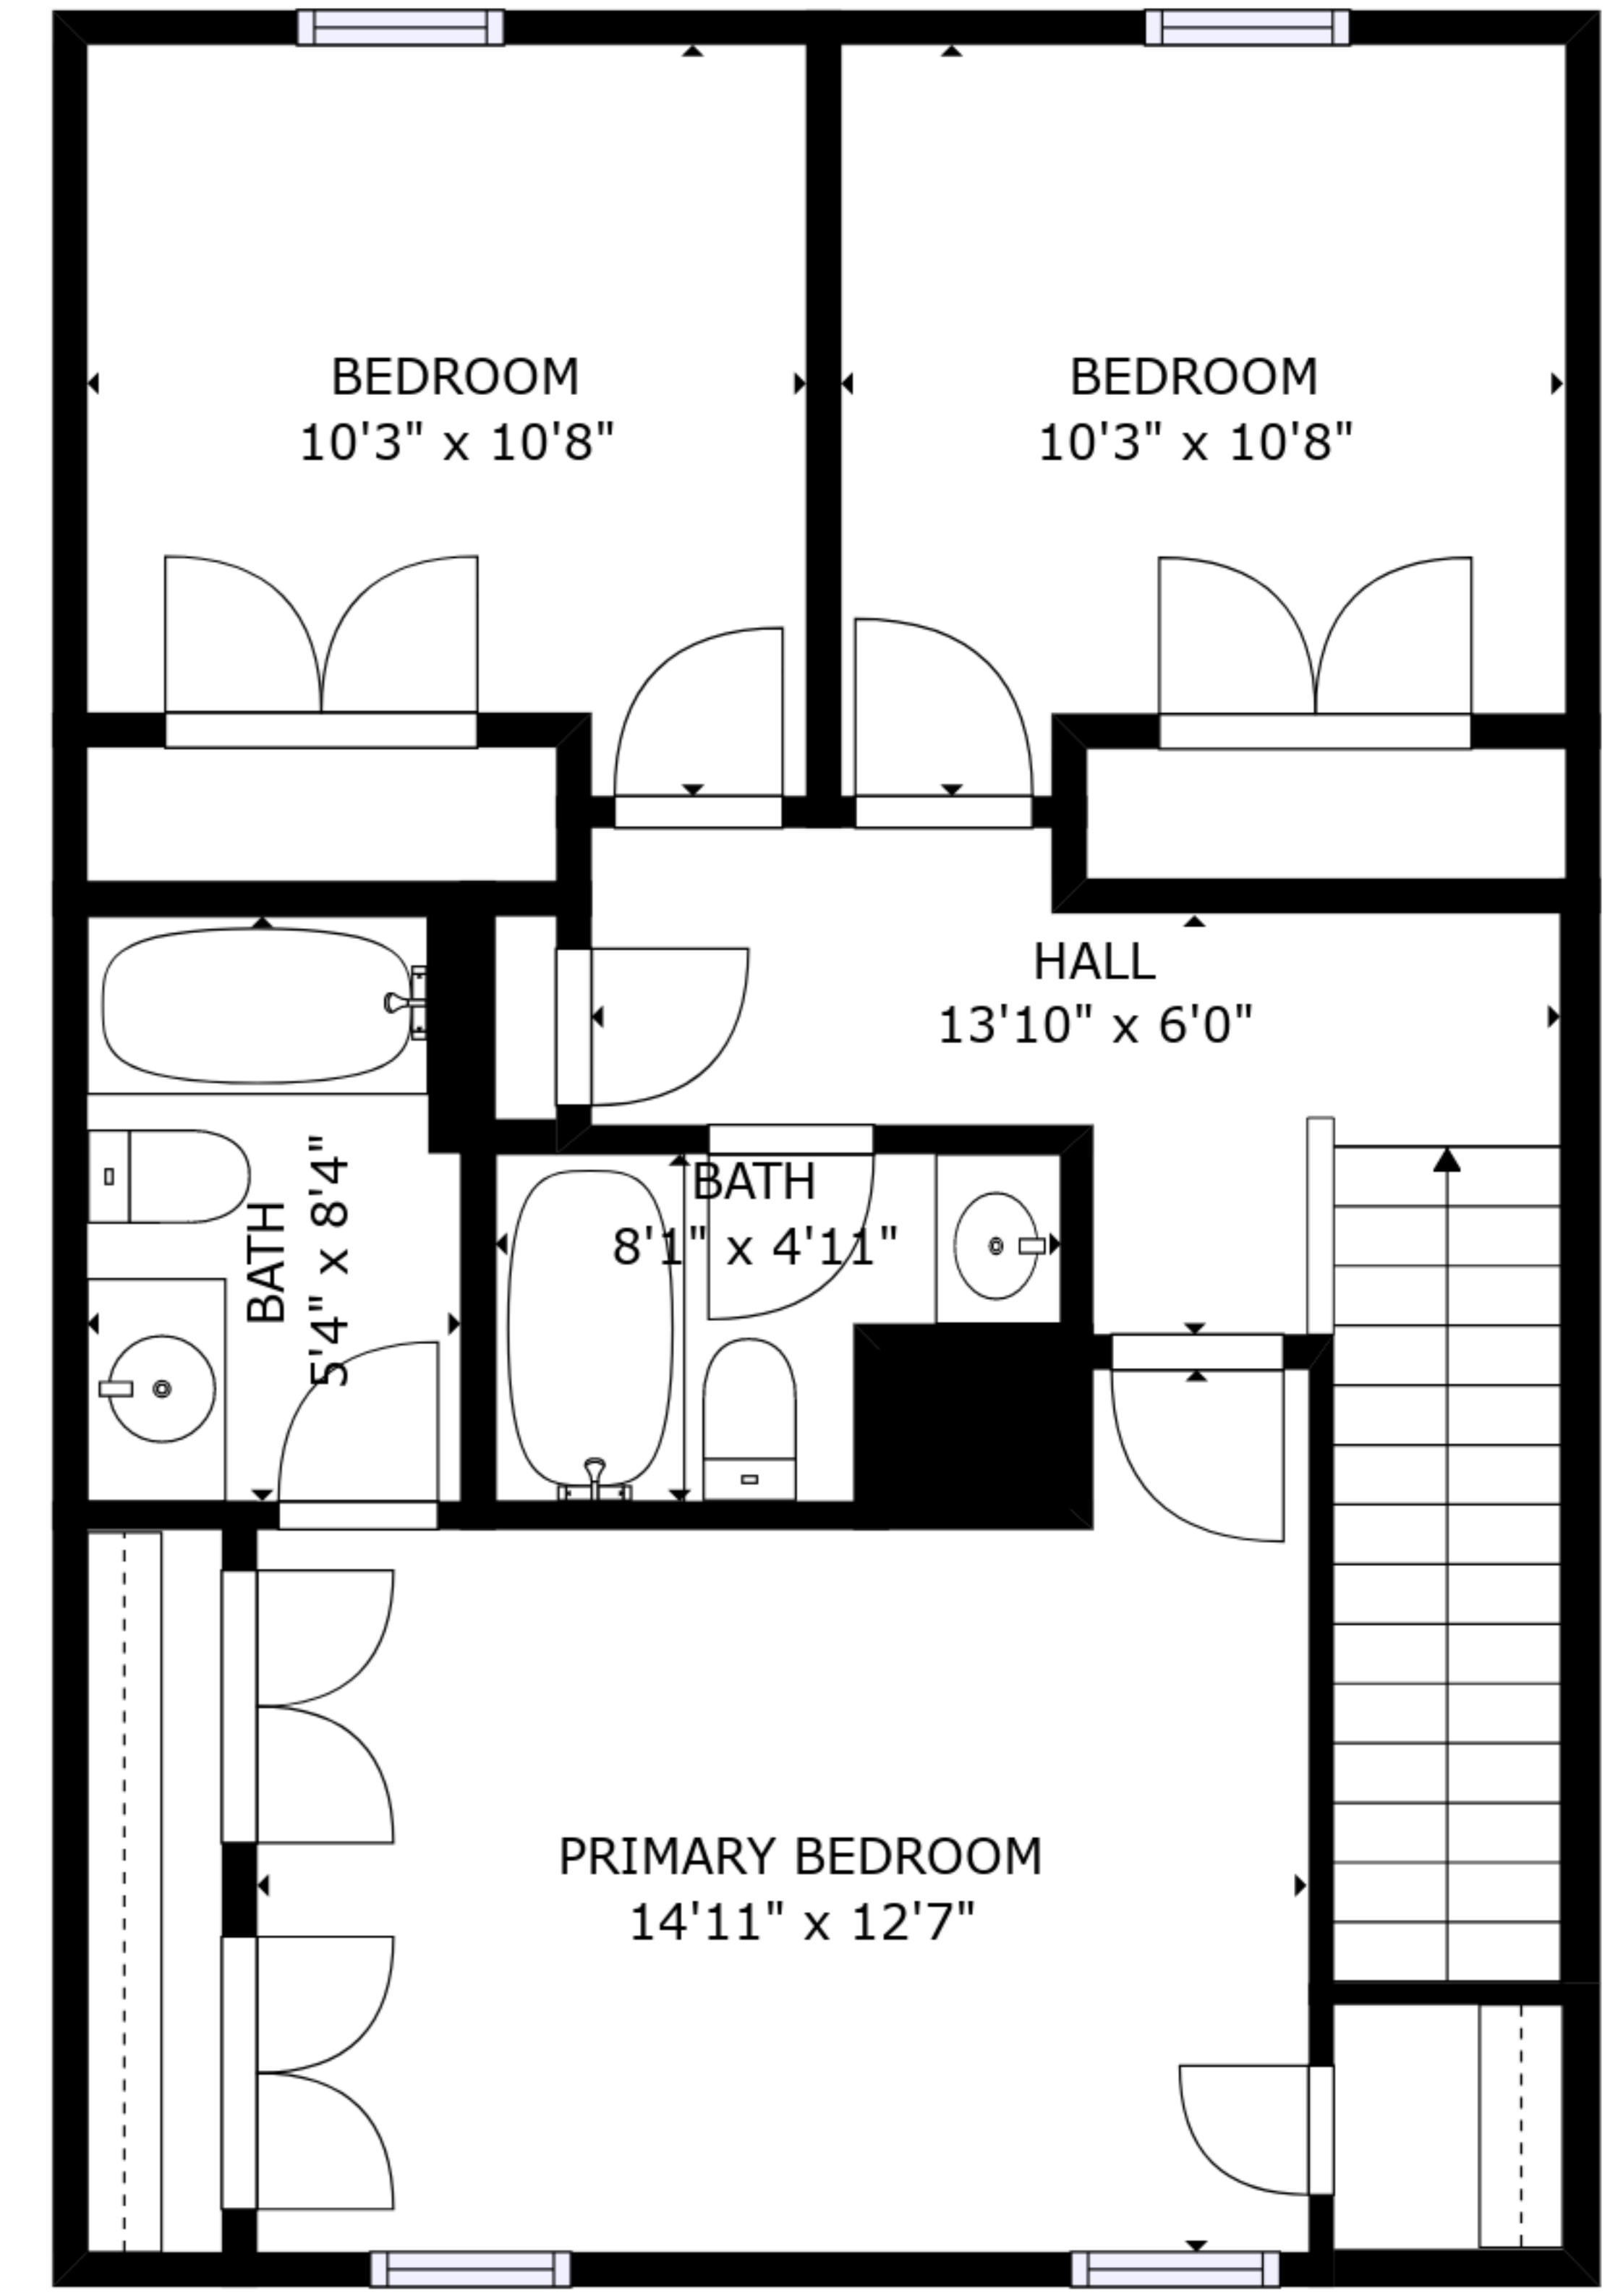

FLOOR 1

FLOOR 2

FLOOR 3

GROSS INTERNAL AREA
 FLOOR 1: 671 sq. ft, FLOOR 2: 668 sq. ft
 FLOOR 3: 661 sq. ft
 TOTAL: 2000 sq. ft

SIZES AND DIMENSIONS ARE APPROXIMATE, ACTUAL MAY VARY.