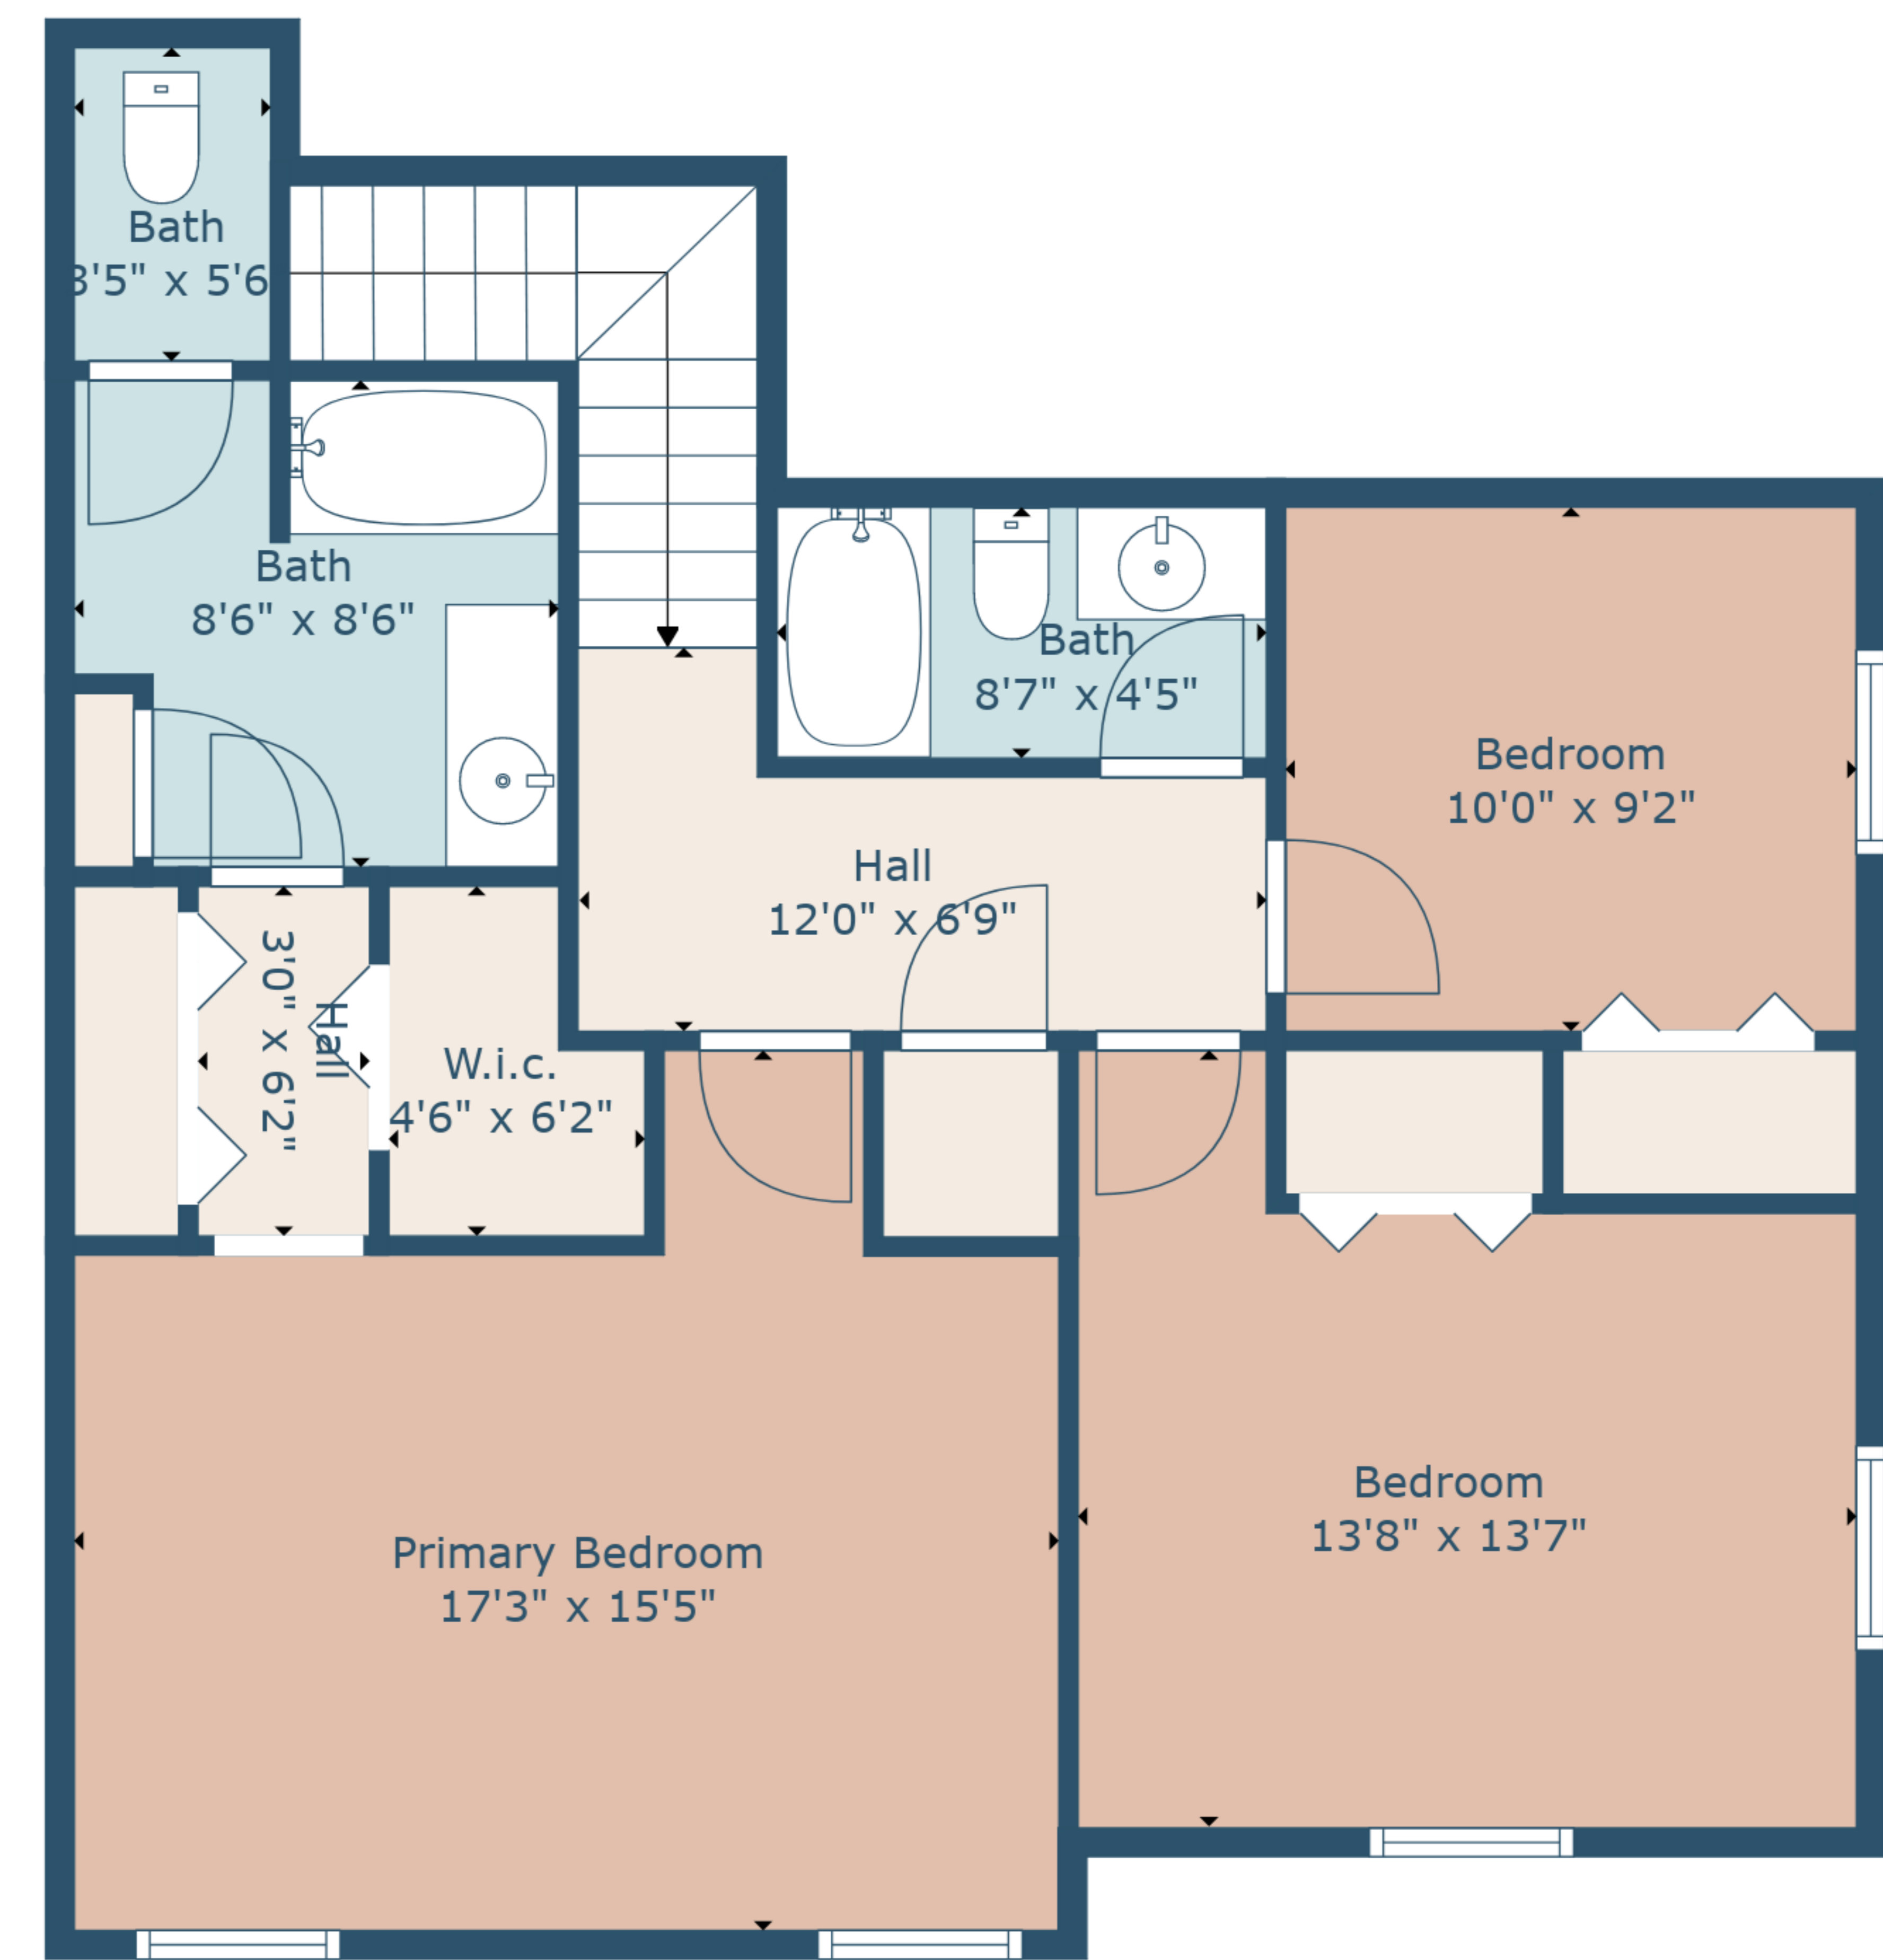

**TOTAL: 1652 sq. ft**

FLOOR 1: 821 sq. ft, FLOOR 2: 831 sq. ft

EXCLUDED AREAS: GARAGE: 158 sq. ft, PATIO: 104 sq. ft

**TOTAL: 1652 sq. ft**

FLOOR 1: 821 sq. ft, FLOOR 2: 831 sq. ft

EXCLUDED AREAS: GARAGE: 158 sq. ft, PATIO: 104 sq. ft

Floor 1

Floor 2

**TOTAL: 1652 sq. ft**  
 FLOOR 1: 821 sq. ft, FLOOR 2: 831 sq. ft  
 EXCLUDED AREAS: GARAGE: 158 sq. ft, PATIO: 104 sq. ft