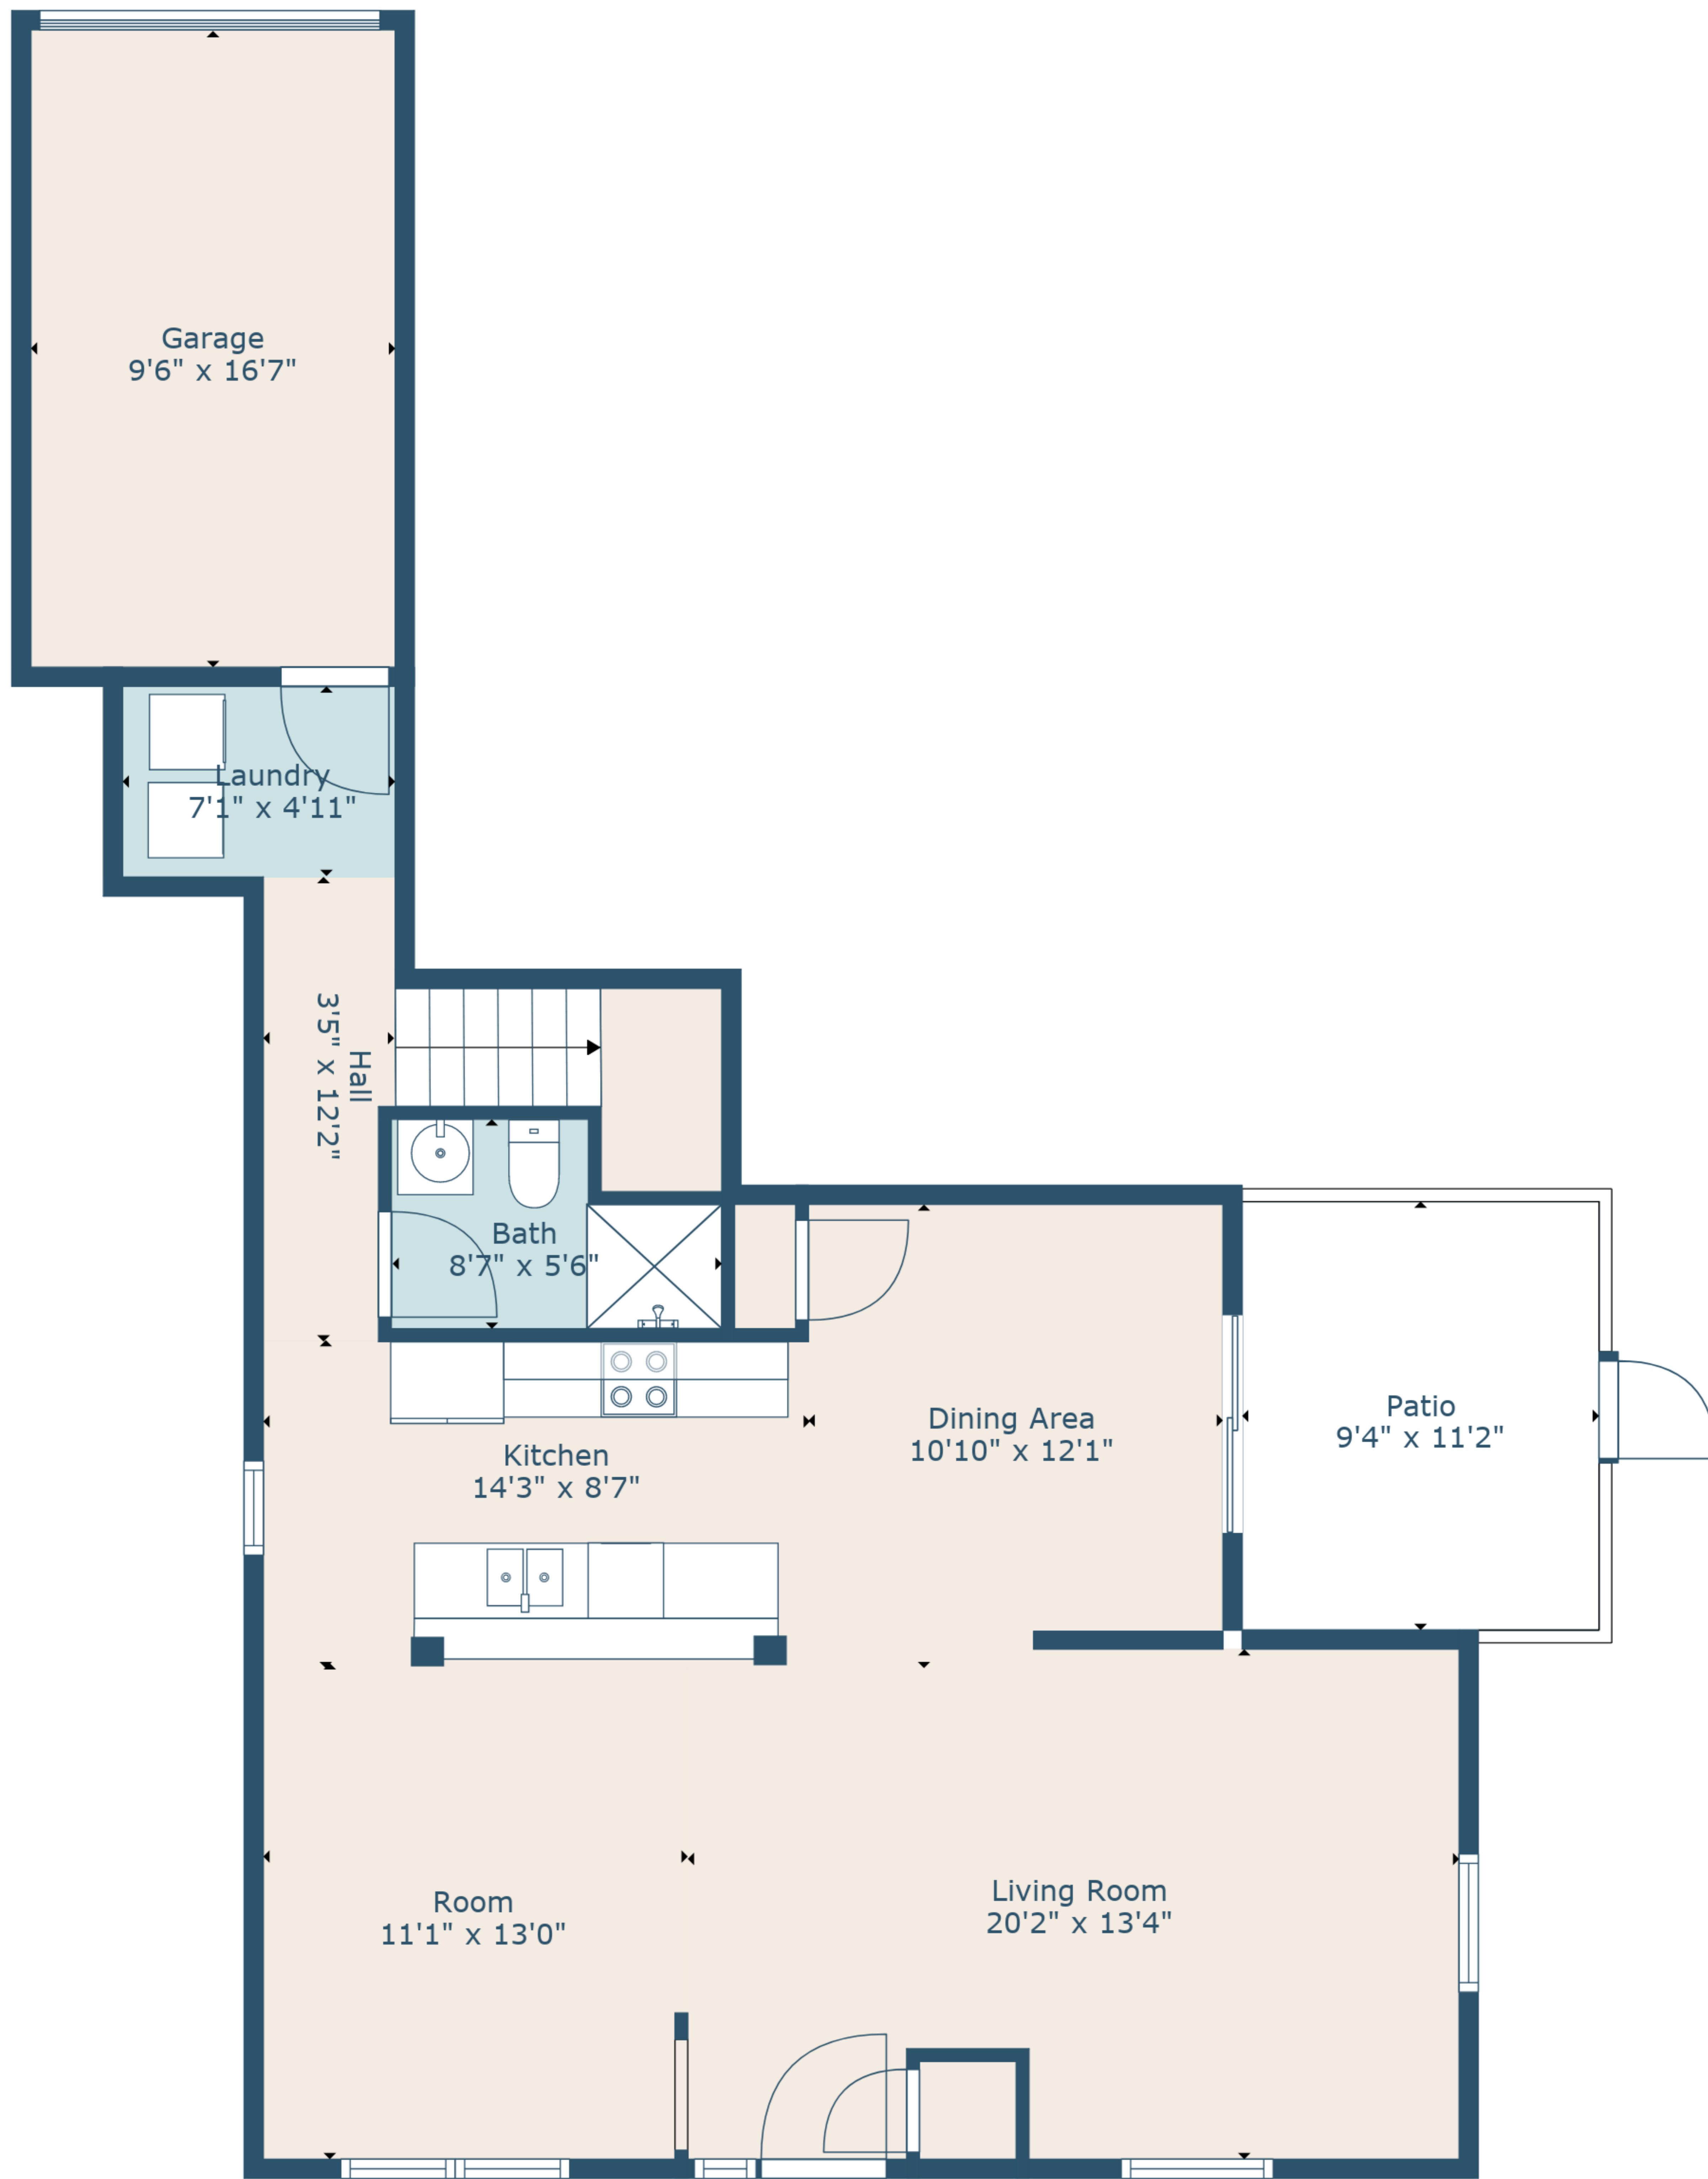

**TOTAL: 1652 sq. ft**

FLOOR 1: 821 sq. ft, FLOOR 2: 831 sq. ft

EXCLUDED AREAS: GARAGE: 158 sq. ft, PATIO: 104 sq. ft

**TOTAL: 1652 sq. ft**

FLOOR 1: 821 sq. ft, FLOOR 2: 831 sq. ft

EXCLUDED AREAS: GARAGE: 158 sq. ft, PATIO: 104 sq. ft

Floor 1

Floor 2

**TOTAL: 1652 sq. ft**  
 FLOOR 1: 821 sq. ft, FLOOR 2: 831 sq. ft  
 EXCLUDED AREAS: GARAGE: 158 sq. ft, PATIO: 104 sq. ft