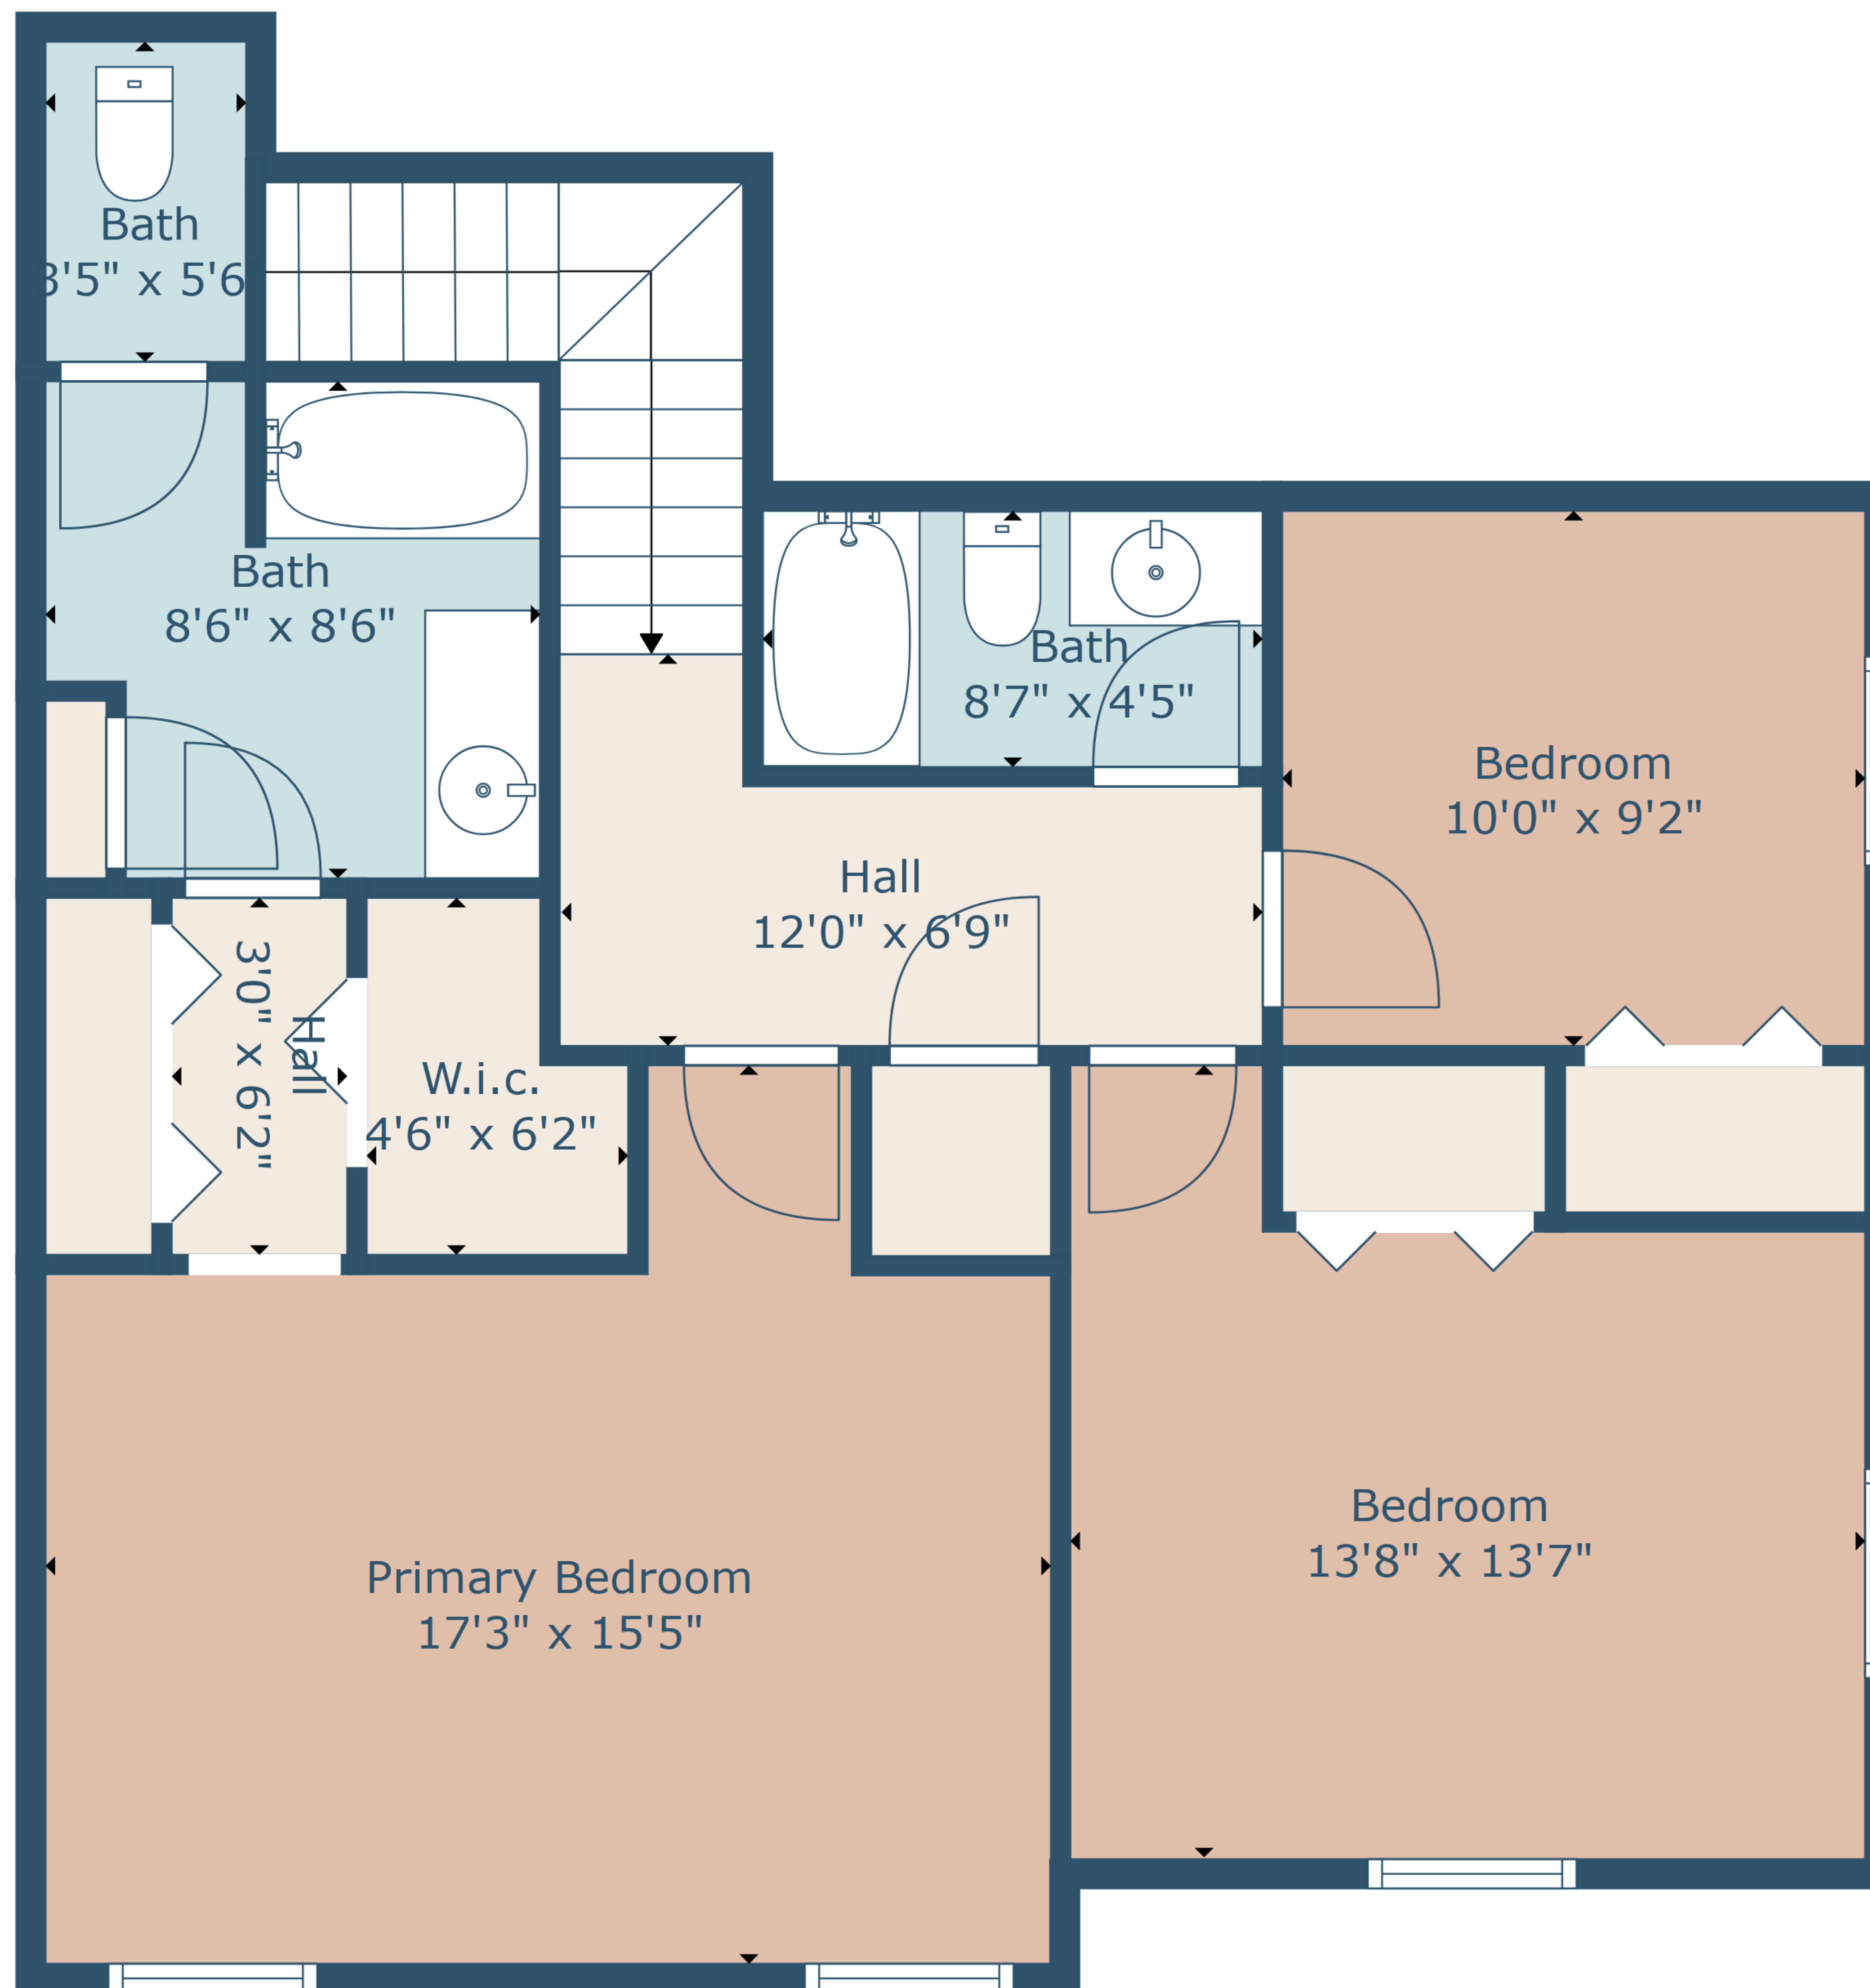

**TOTAL: 1652 sq. ft**

FLOOR 1: 821 sq. ft, FLOOR 2: 831 sq. ft

EXCLUDED AREAS: GARAGE: 158 sq. ft, PATIO: 104 sq. ft

**TOTAL: 1652 sq. ft**

FLOOR 1: 821 sq. ft, FLOOR 2: 831 sq. ft

EXCLUDED AREAS: GARAGE: 158 sq. ft, PATIO: 104 sq. ft

Floor 1

Floor 2

**TOTAL: 1652 sq. ft**  
 FLOOR 1: 821 sq. ft, FLOOR 2: 831 sq. ft  
 EXCLUDED AREAS: GARAGE: 158 sq. ft, PATIO: 104 sq. ft