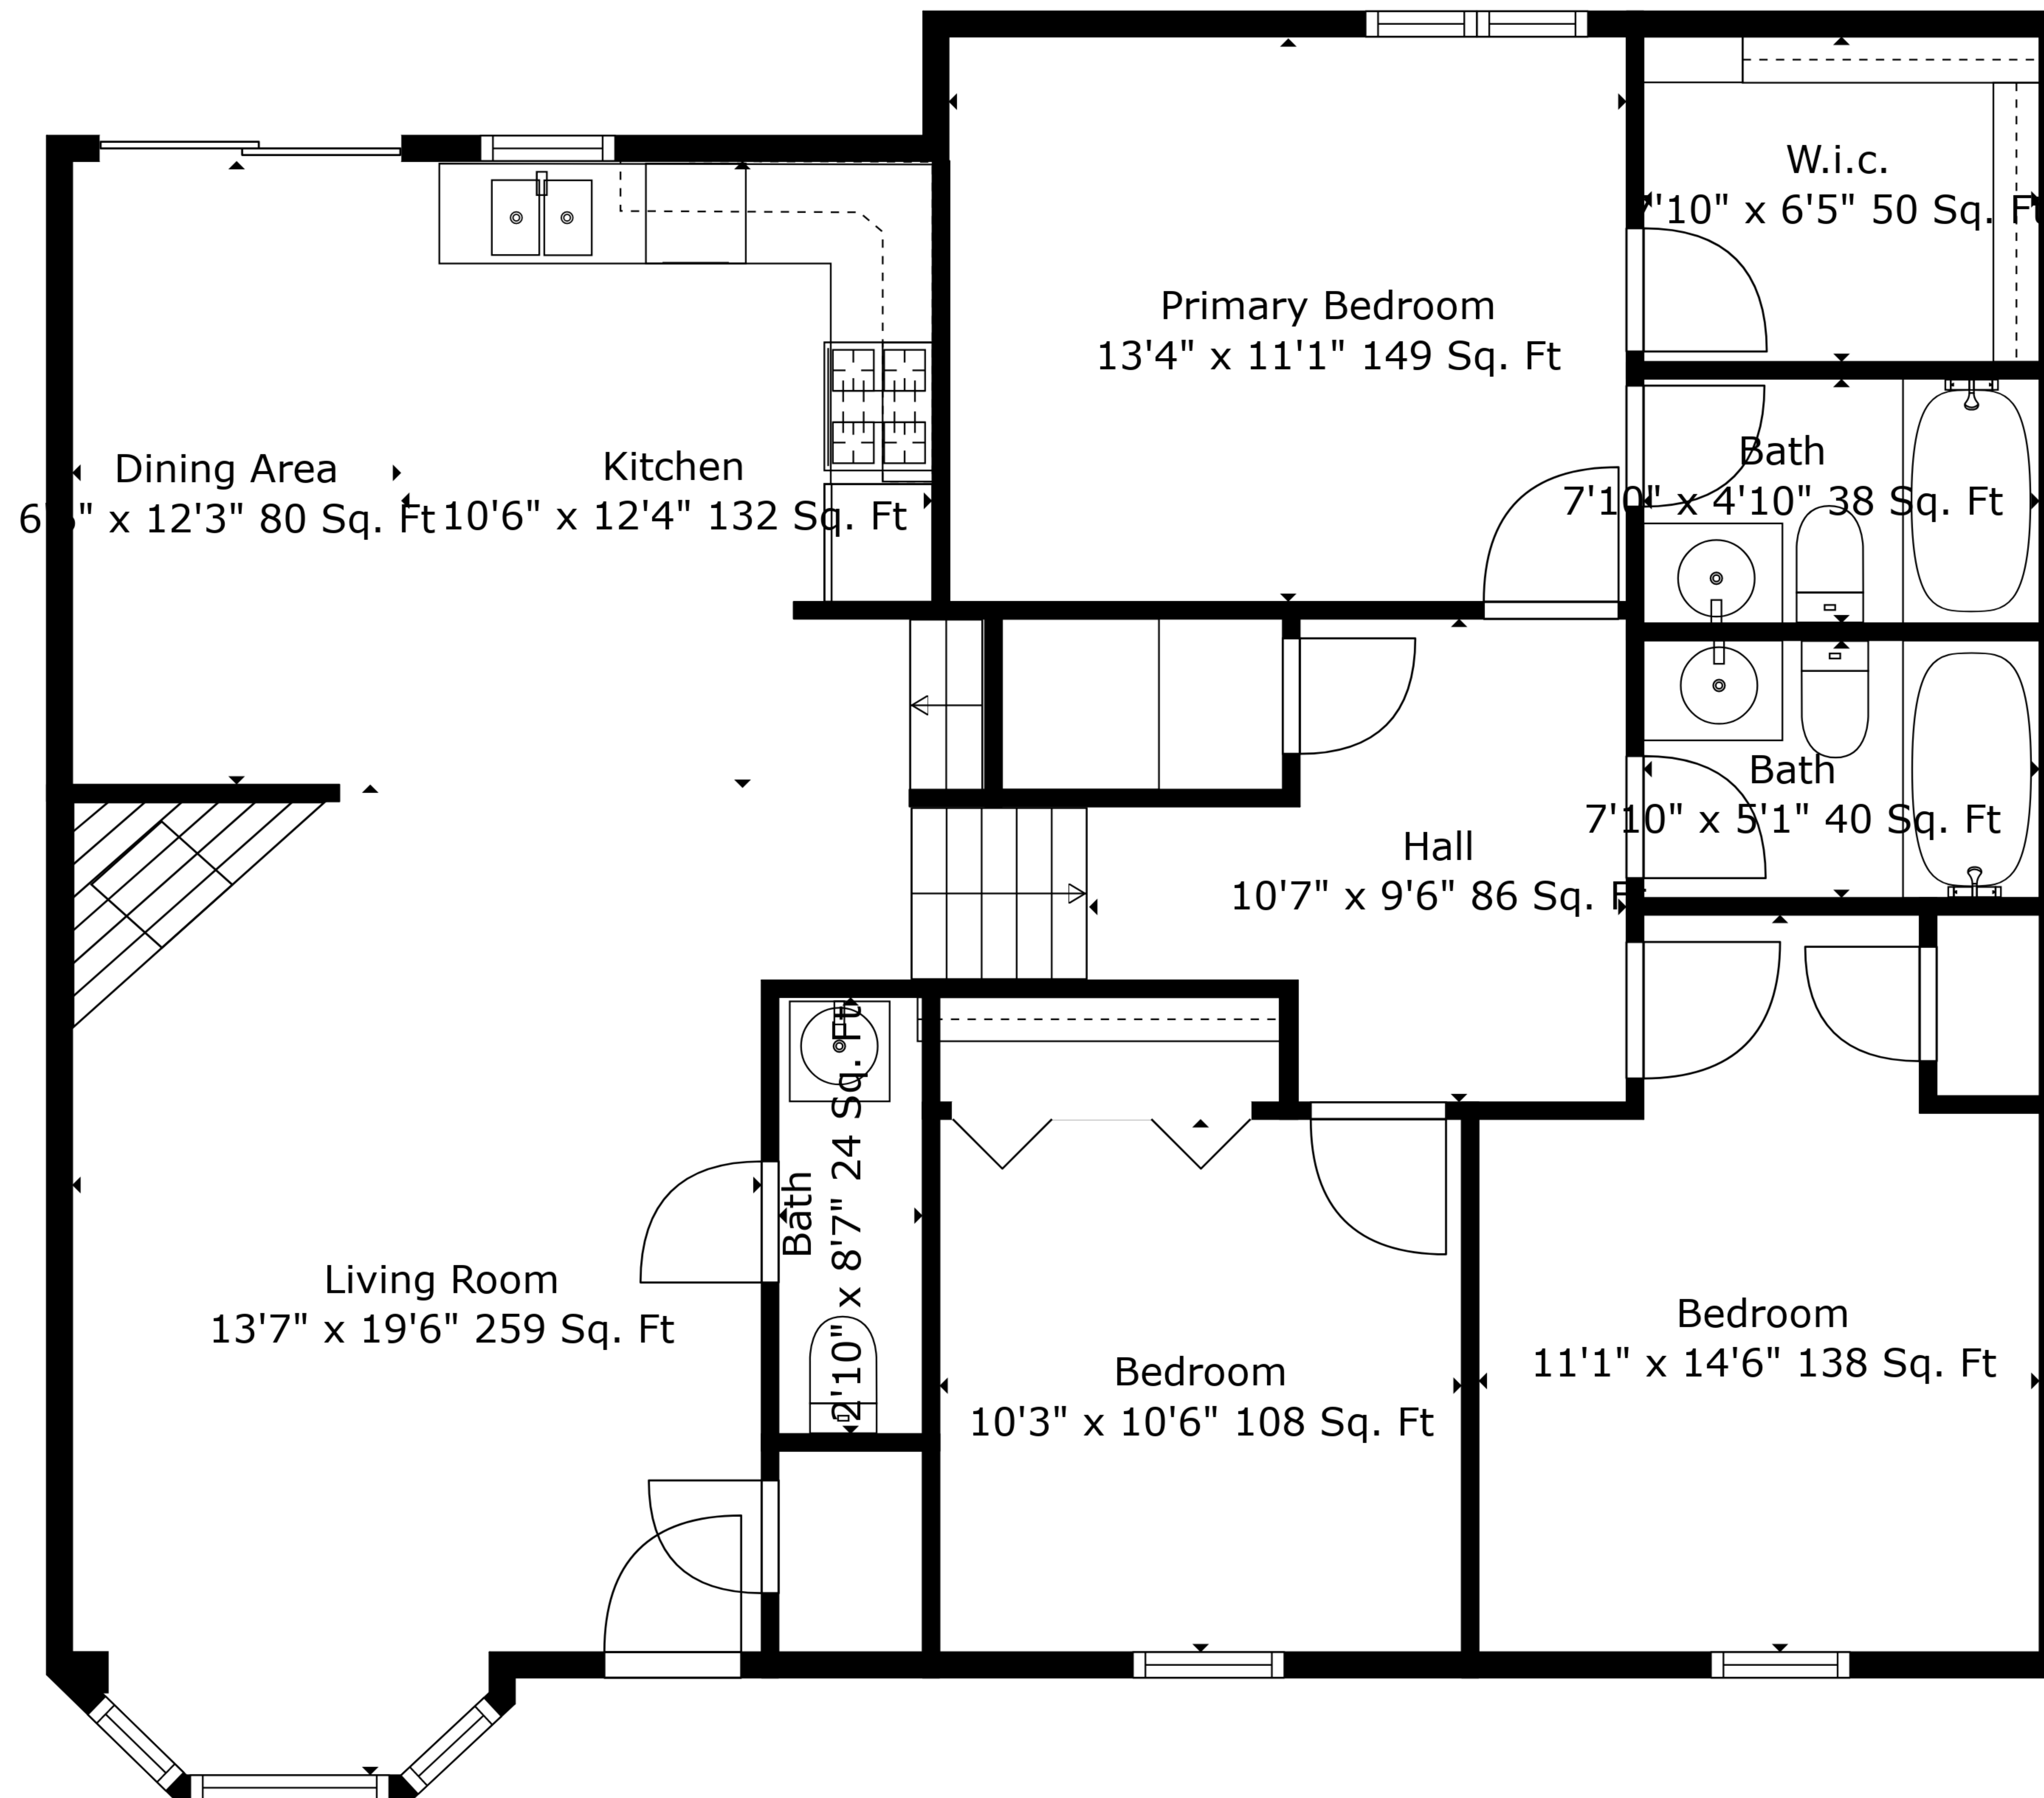

TOTAL: 1497 sq. ft

BELOW GROUND: 287 sq. ft, FLOOR 2: 1210 sq. ft
 EXCLUDED AREAS: GARAGE: 443 sq. ft, BASEMENT: 514 sq. ft

Measurements Are Deemed Highly Reliable But Not Guaranteed.

TOTAL: 1497 sq. ft
 BELOW GROUND: 287 sq. ft, FLOOR 2: 1210 sq. ft
 EXCLUDED AREAS: GARAGE: 443 sq. ft, BASEMENT: 514 sq. ft

Measurements Are Deemed Highly Reliable But Not Guaranteed.

Floor 1

Floor 2

TOTAL: 1497 sq. ft
 BELOW GROUND: 287 sq. ft, FLOOR 2: 1210 sq. ft
 EXCLUDED AREAS: GARAGE: 443 sq. ft, BASEMENT: 514 sq. ft

Measurements Are Deemed Highly Reliable But Not Guaranteed.