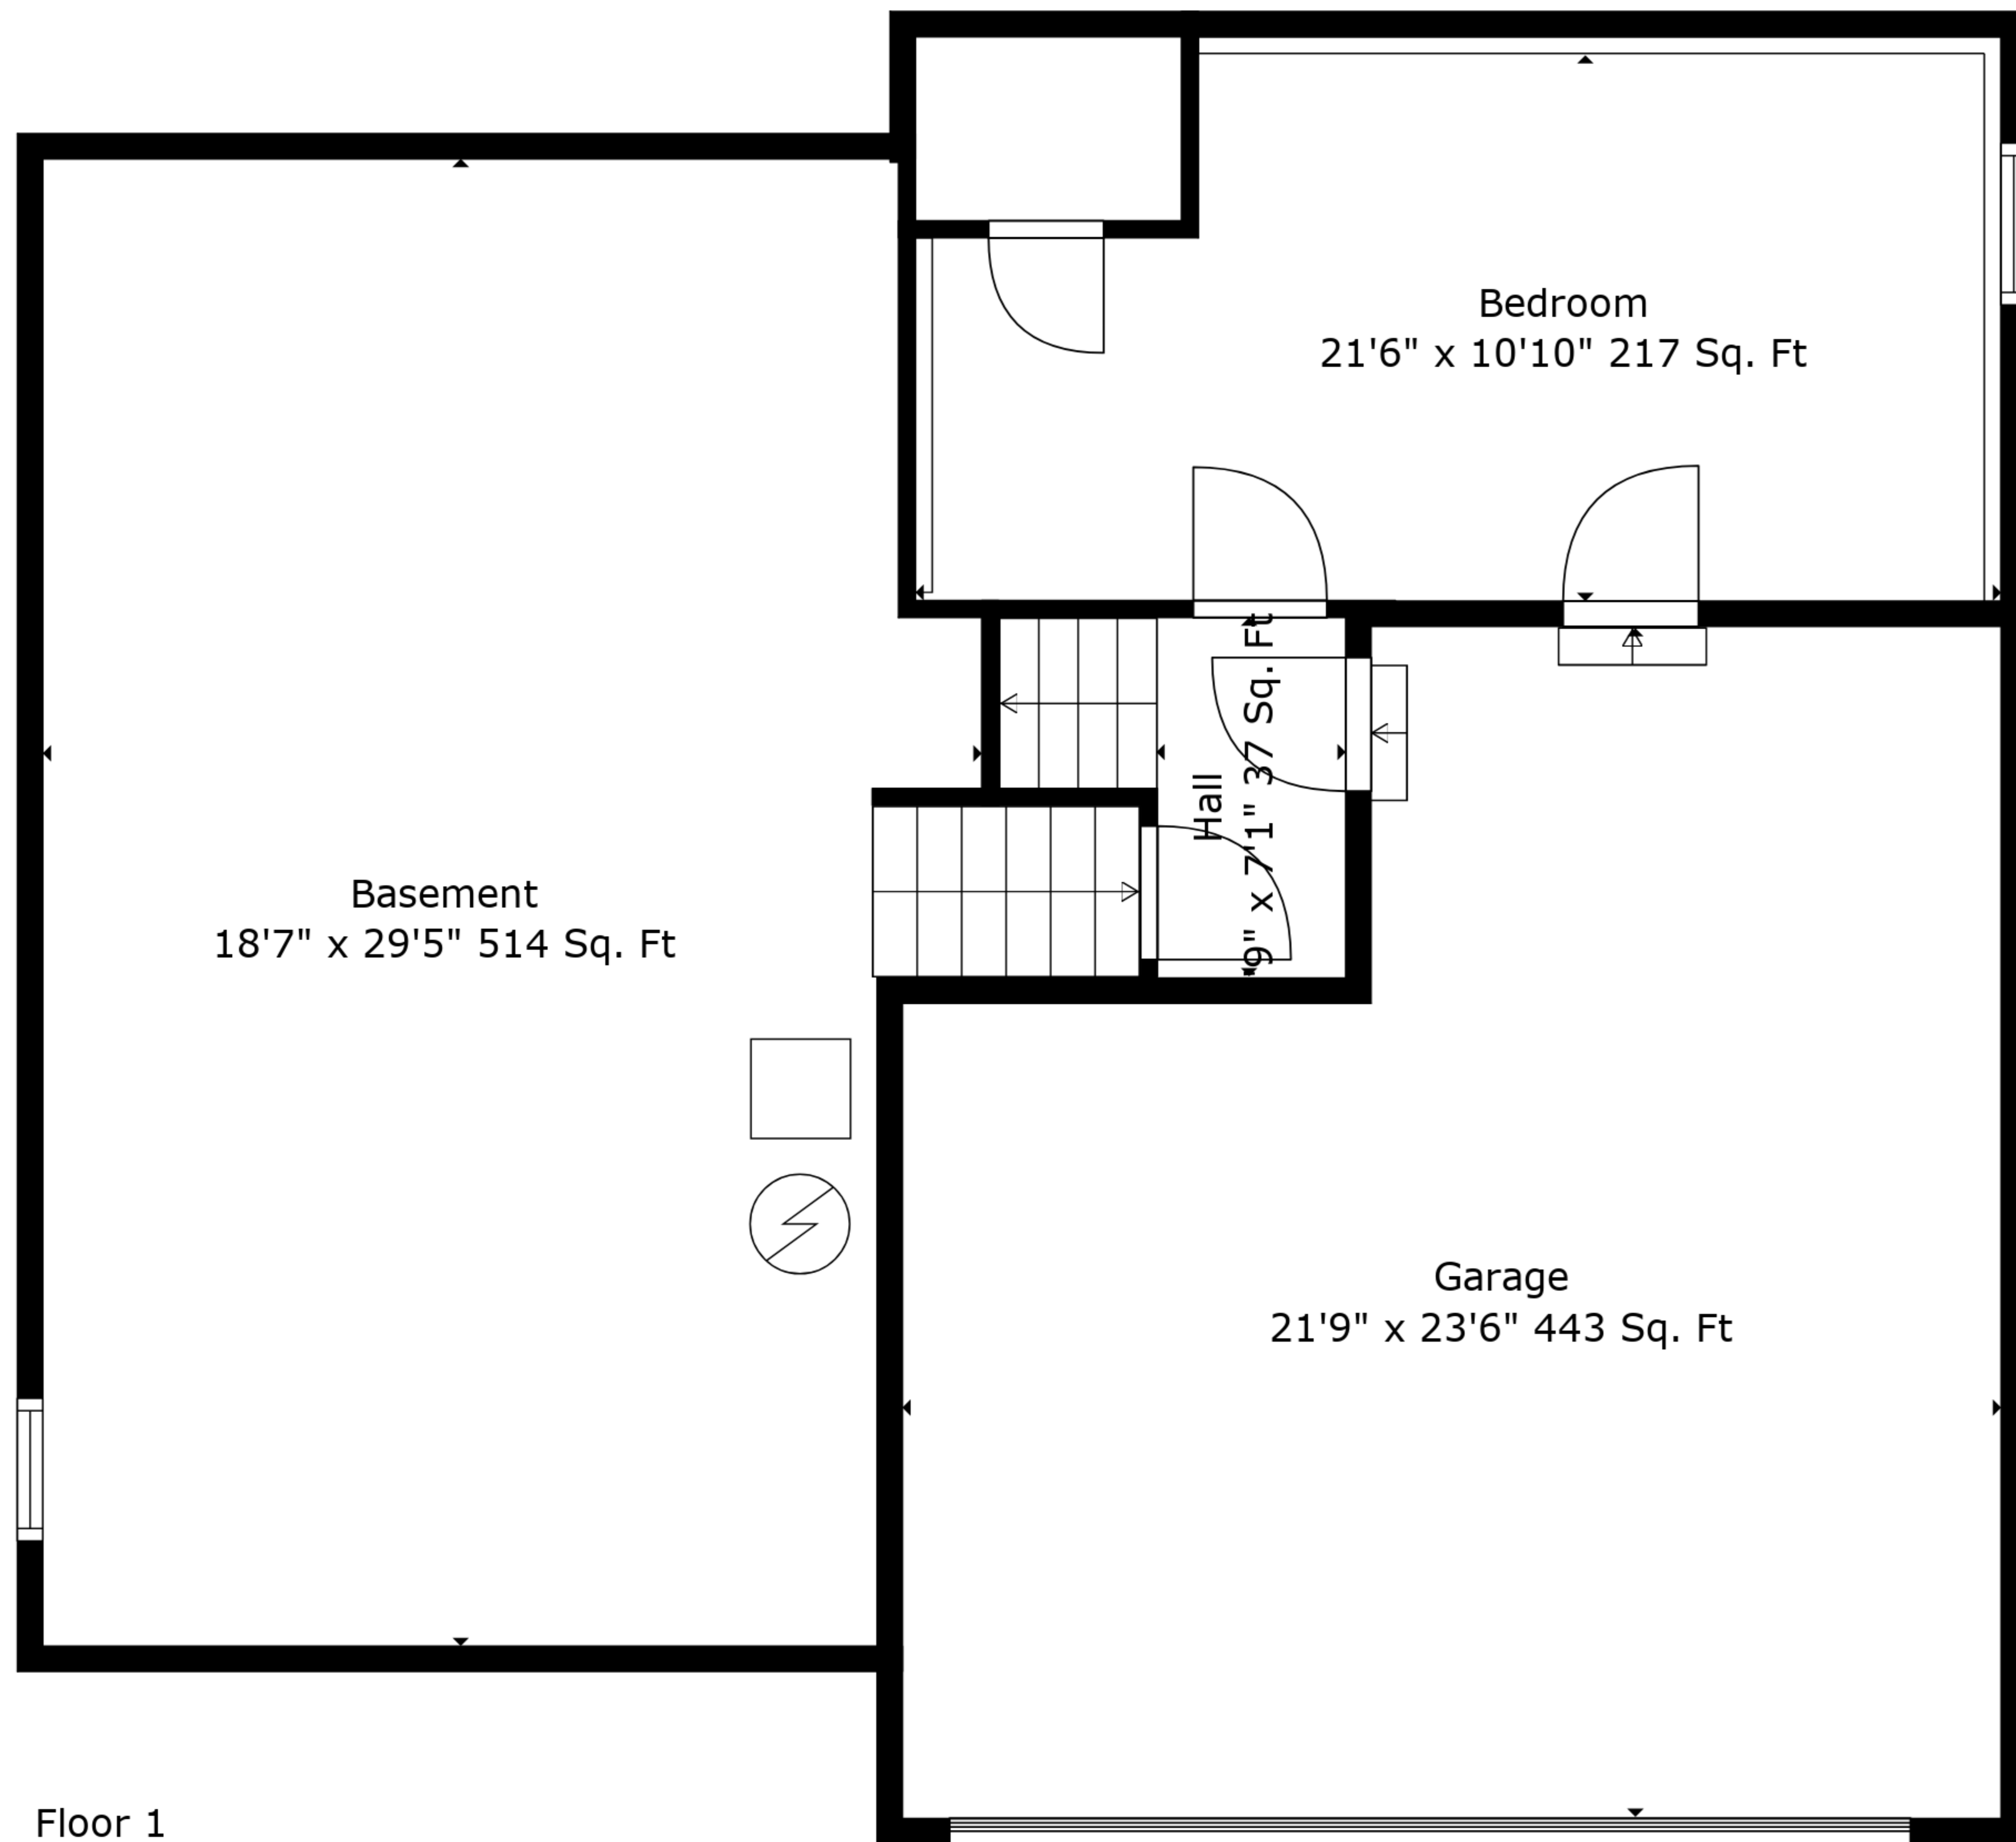

TOTAL: 1497 sq. ft

BELOW GROUND: 287 sq. ft, FLOOR 2: 1210 sq. ft
 EXCLUDED AREAS: GARAGE: 443 sq. ft, BASEMENT: 514 sq. ft

Measurements Are Deemed Highly Reliable But Not Guaranteed.

TOTAL: 1497 sq. ft
 BELOW GROUND: 287 sq. ft, FLOOR 2: 1210 sq. ft
 EXCLUDED AREAS: GARAGE: 443 sq. ft, BASEMENT: 514 sq. ft

Measurements Are Deemed Highly Reliable But Not Guaranteed.

Floor 1

Floor 2

TOTAL: 1497 sq. ft
 BELOW GROUND: 287 sq. ft, FLOOR 2: 1210 sq. ft
 EXCLUDED AREAS: GARAGE: 443 sq. ft, BASEMENT: 514 sq. ft

Measurements Are Deemed Highly Reliable But Not Guaranteed.