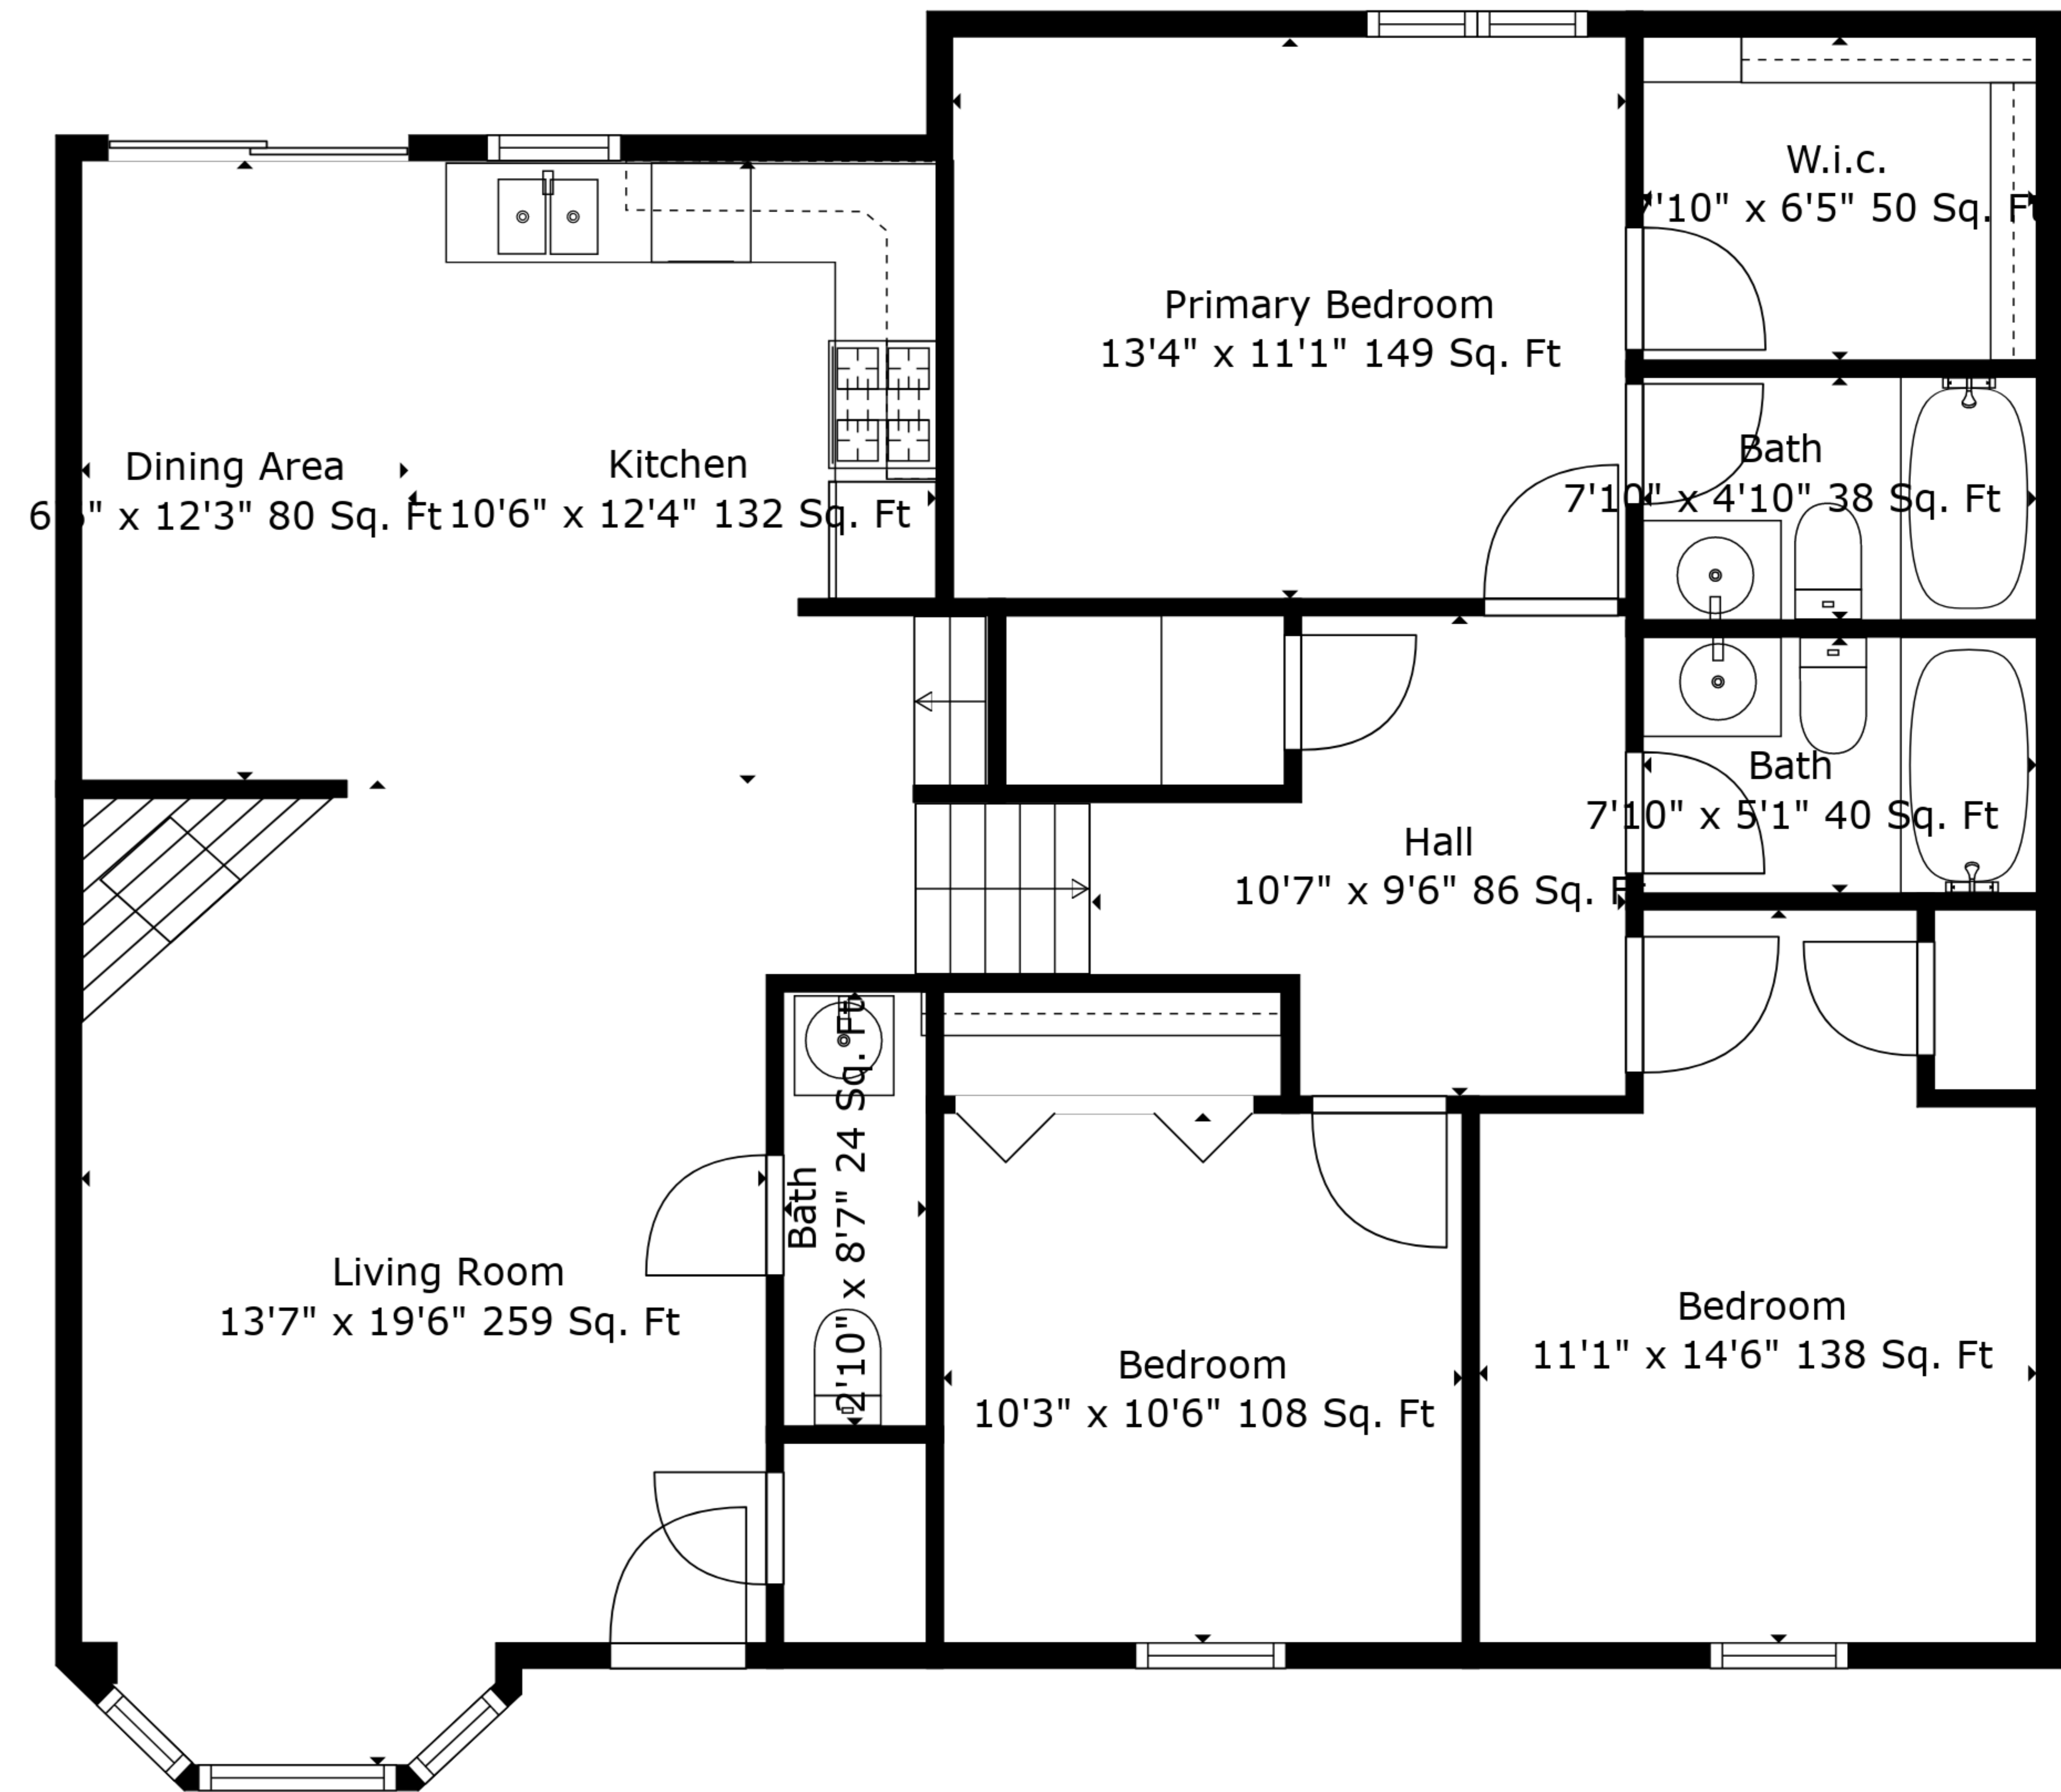

TOTAL: 1497 sq. ft

BELOW GROUND: 287 sq. ft, FLOOR 2: 1210 sq. ft
 EXCLUDED AREAS: GARAGE: 443 sq. ft, BASEMENT: 514 sq. ft

Measurements Are Deemed Highly Reliable But Not Guaranteed.

TOTAL: 1497 sq. ft
 BELOW GROUND: 287 sq. ft, FLOOR 2: 1210 sq. ft
 EXCLUDED AREAS: GARAGE: 443 sq. ft, BASEMENT: 514 sq. ft

Measurements Are Deemed Highly Reliable But Not Guaranteed.

Floor 1

Floor 2

TOTAL: 1497 sq. ft
 BELOW GROUND: 287 sq. ft, FLOOR 2: 1210 sq. ft
 EXCLUDED AREAS: GARAGE: 443 sq. ft, BASEMENT: 514 sq. ft

Measurements Are Deemed Highly Reliable But Not Guaranteed.