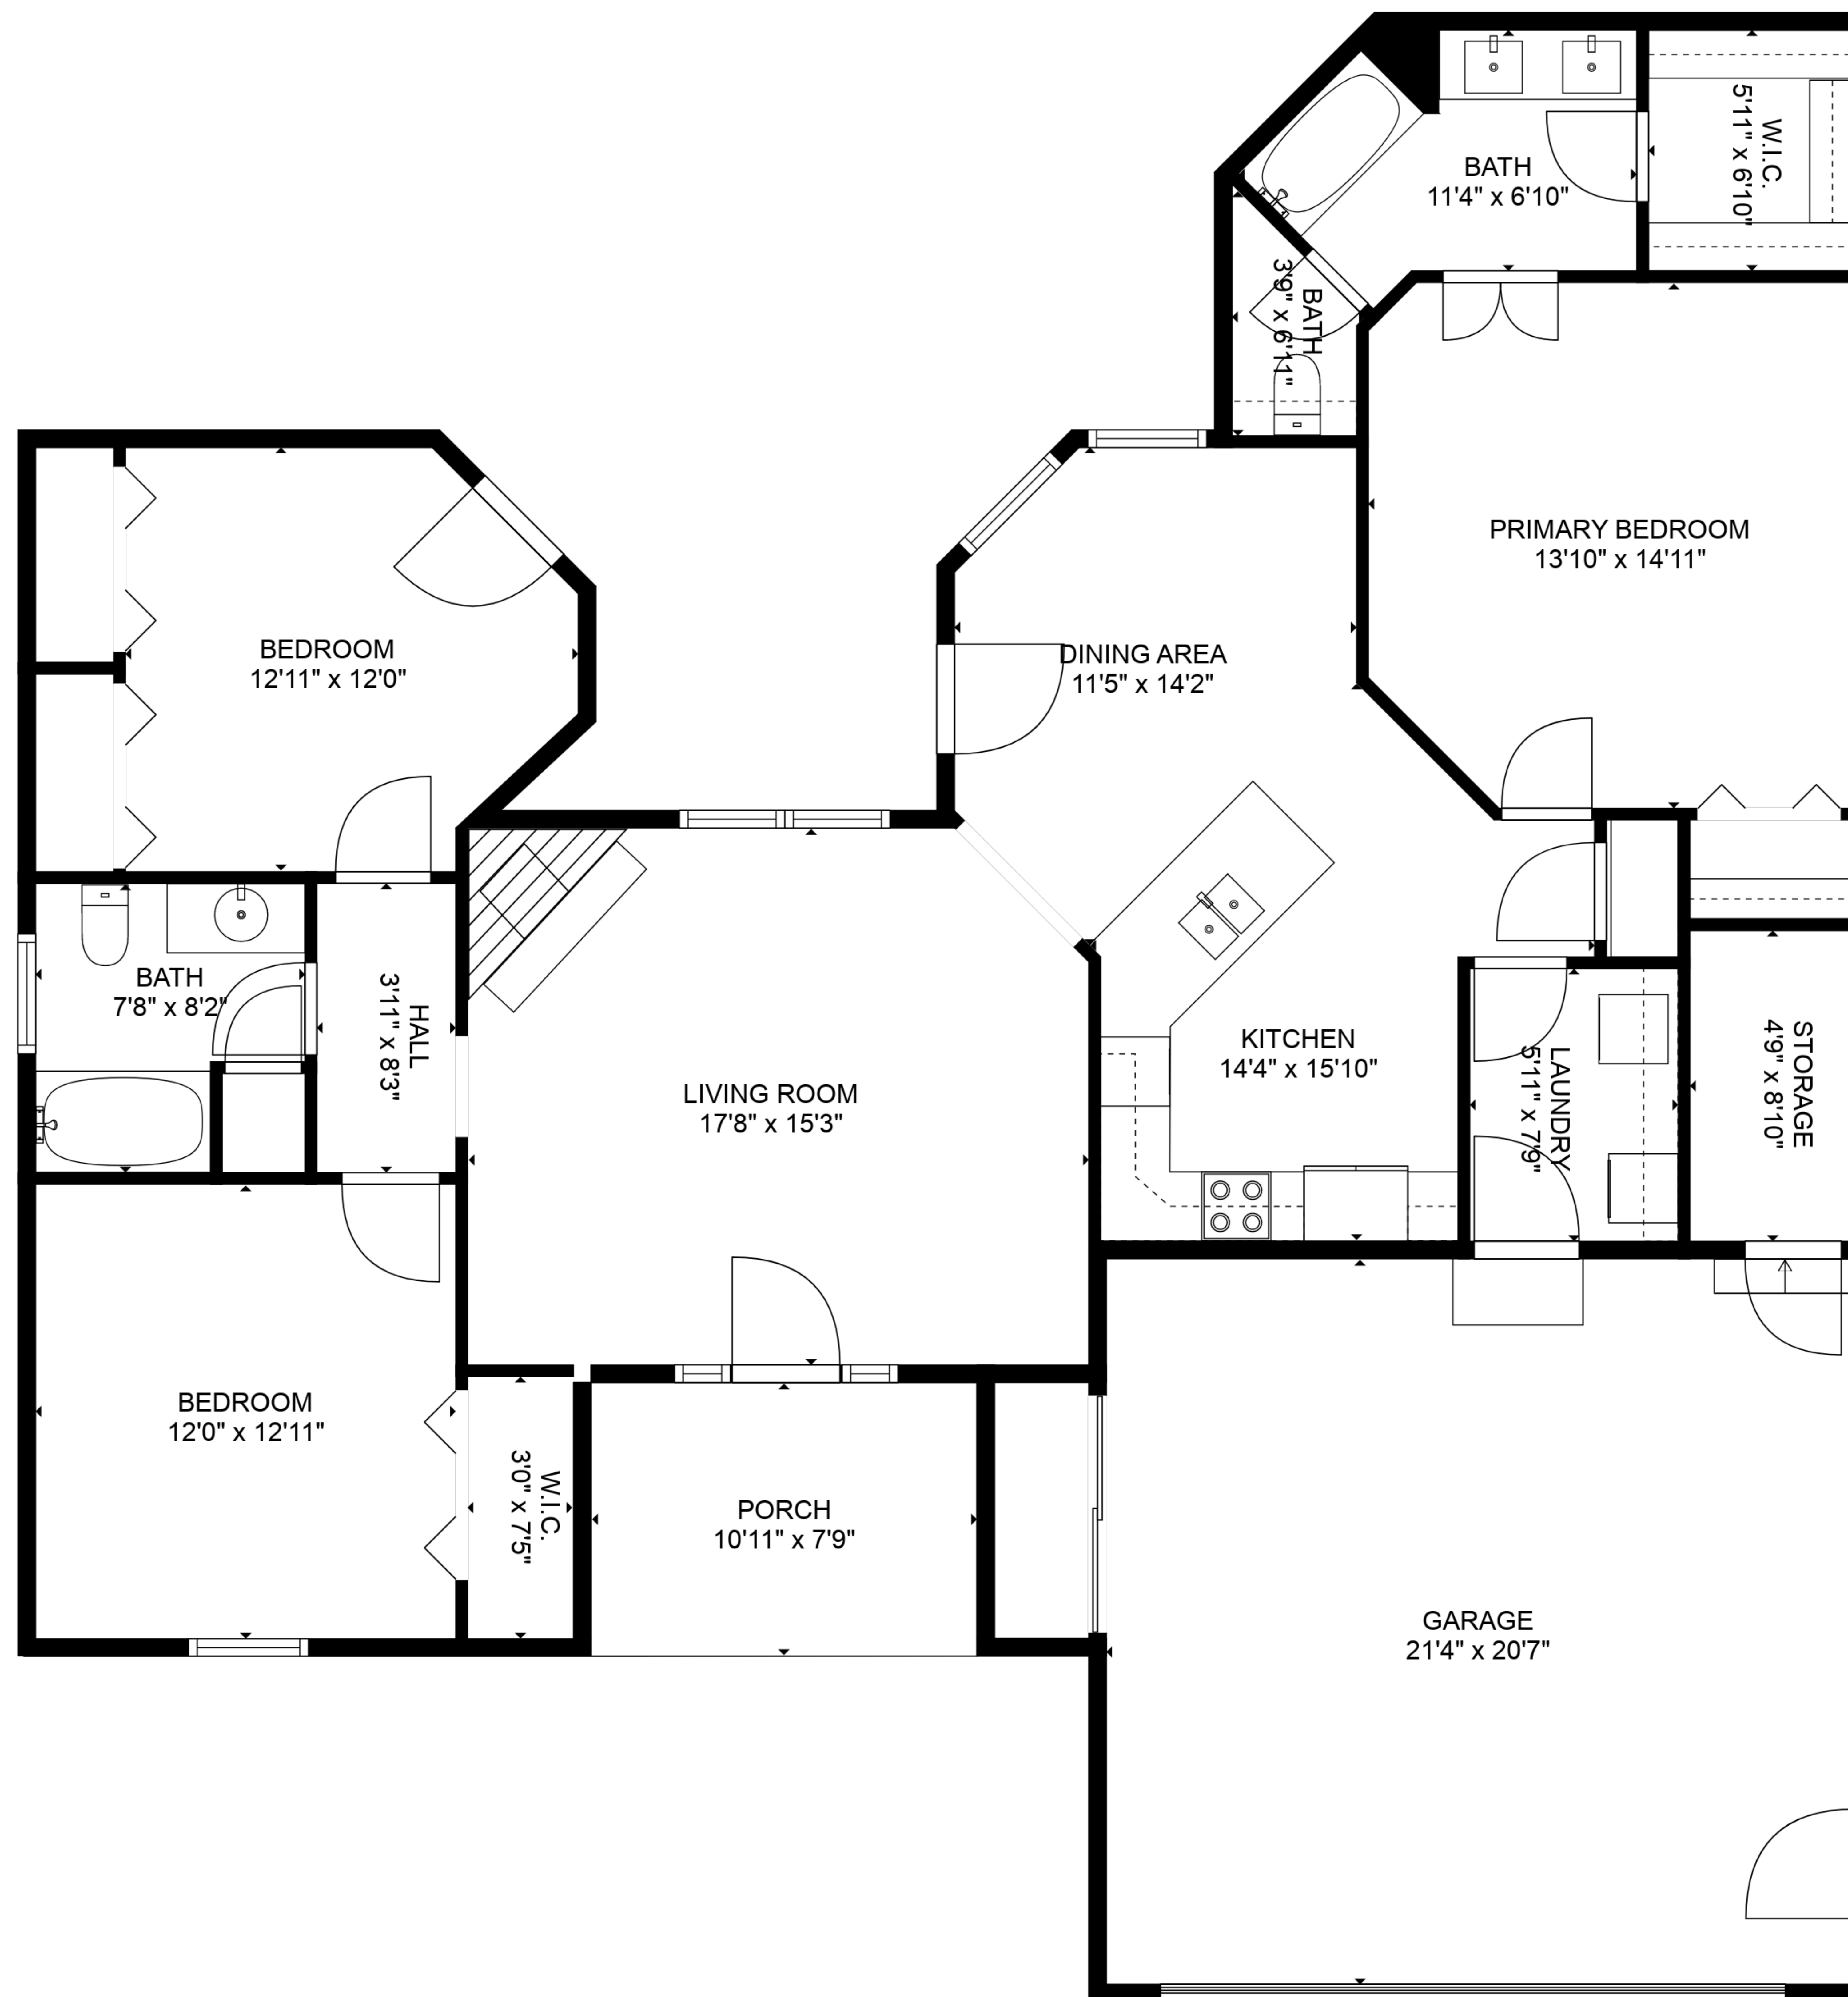

TOTAL: 1439 sq. ft
 FLOOR 1: 1439 sq. ft

EXCLUDED AREAS: GARAGE: 440 sq. ft, STORAGE: 42 sq. ft, PORCH: 86 sq. ft

FLOOR PLAN CREATED BY CUBICASA APP. MEASUREMENTS DEEMED HIGHLY RELIABLE BUT NOT GUARANTEED.