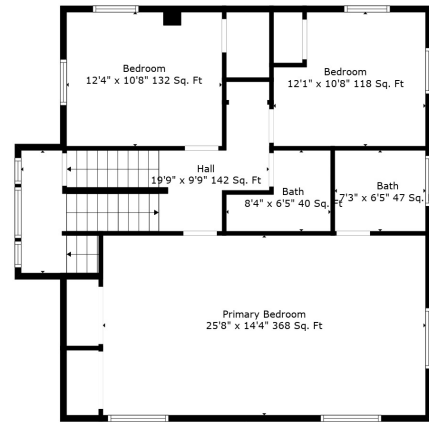

Floor 1

Floor 2

Floor 3

Floor 4

Total scanned area: 4191 sq. ft

Total scanned area: 4191 sq. ft

Measurements Are Calculated By Cubicasa Technology. Deemed Highly Reliable But Not Guaranteed.

Total scanned area: 4191 sq. ft

Measurements Are Calculated By Cubicasa Technology. Deemed Highly Reliable But Not Guaranteed.

Total scanned area: 4191 sq. ft

Total scanned area: 4191 sq. ft