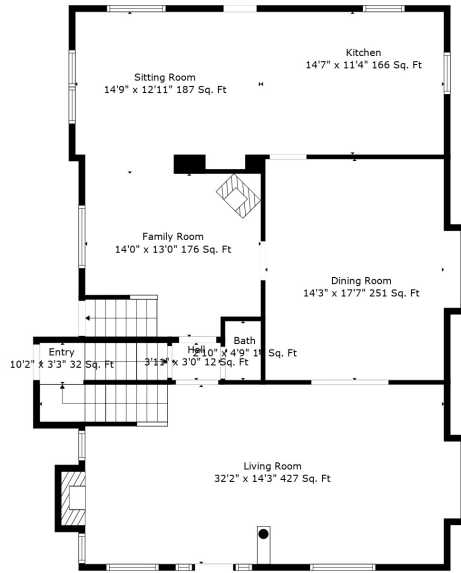

Floor 1

Floor 2

Floor 3

Floor 4

Total scanned area: 4191 sq. ft

Total scanned area: 4191 sq. ft

Measurements Are Calculated By Cubicasa Technology. Deemed Highly Reliable But Not Guaranteed.

Total scanned area: 4191 sq. ft

Measurements Are Calculated By Cubicasa Technology. Deemed Highly Reliable But Not Guaranteed.

Total scanned area: 4191 sq. ft

Total scanned area: 4191 sq. ft