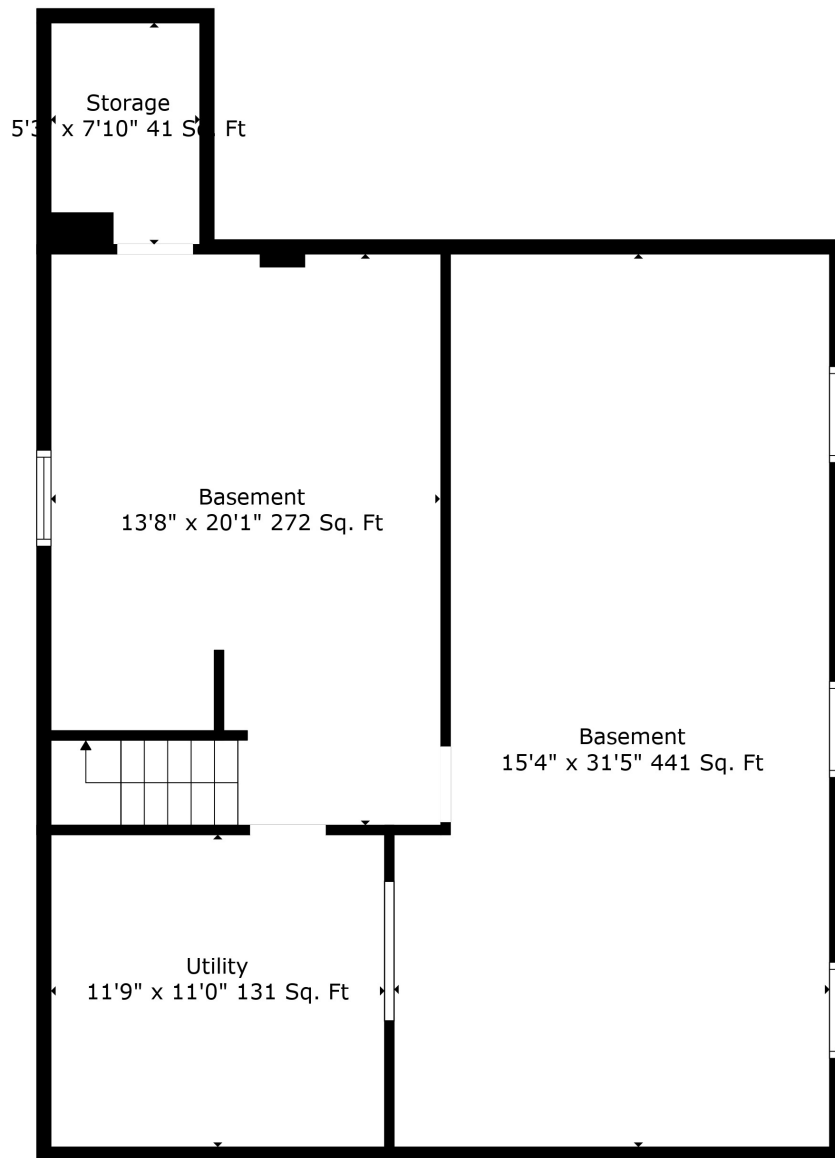

Floor 1

Floor 2

Floor 3

Floor 4

Total scanned area: 4191 sq. ft

Total scanned area: 4191 sq. ft

Measurements Are Calculated By Cubicasa Technology. Deemed Highly Reliable But Not Guaranteed.

Total scanned area: 4191 sq. ft

Measurements Are Calculated By Cubicasa Technology. Deemed Highly Reliable But Not Guaranteed.

Total scanned area: 4191 sq. ft

Total scanned area: 4191 sq. ft