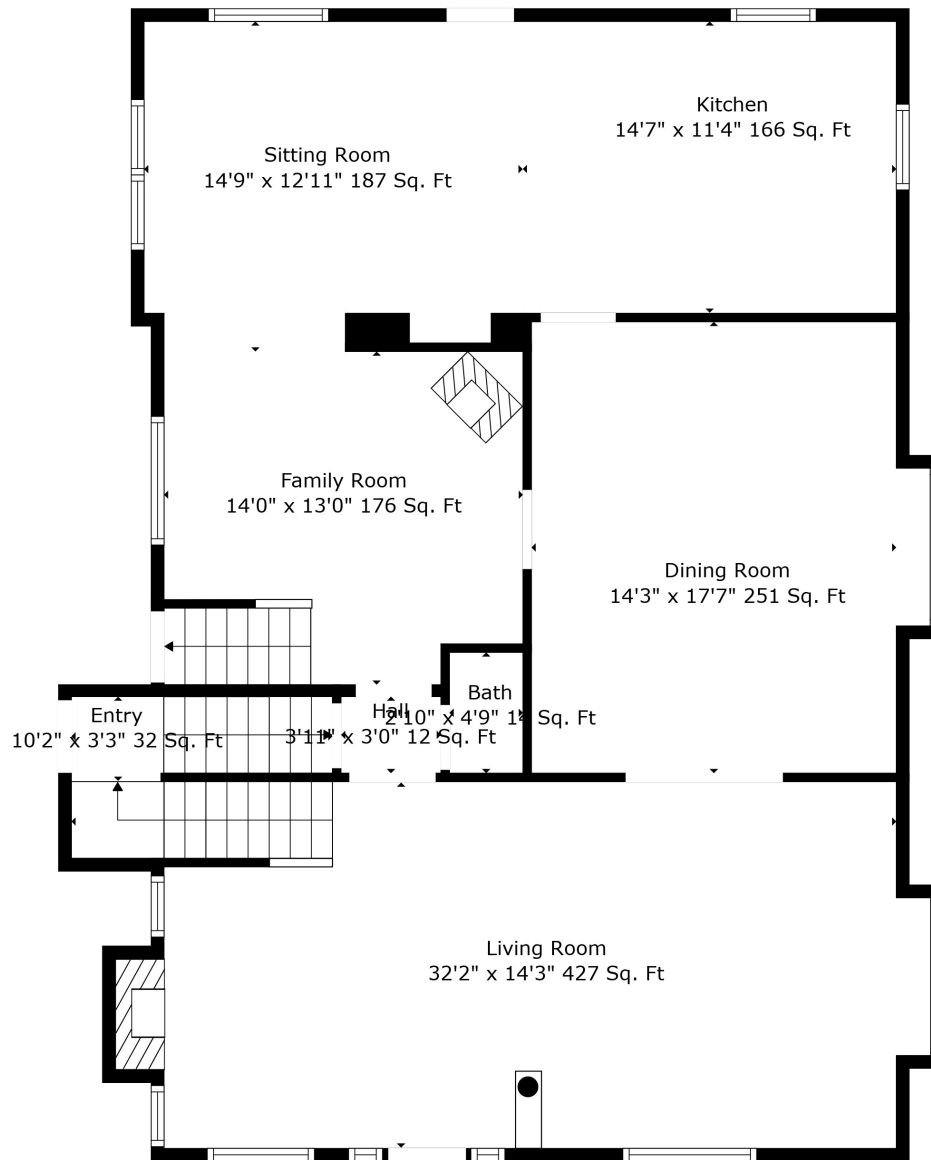

Floor 1

Floor 2

Floor 3

Floor 4

Total scanned area: 4191 sq. ft

Total scanned area: 4191 sq. ft

Measurements Are Calculated By Cubicasa Technology. Deemed Highly Reliable But Not Guaranteed.

Total scanned area: 4191 sq. ft

Measurements Are Calculated By Cubicasa Technology. Deemed Highly Reliable But Not Guaranteed.

Total scanned area: 4191 sq. ft

Total scanned area: 4191 sq. ft