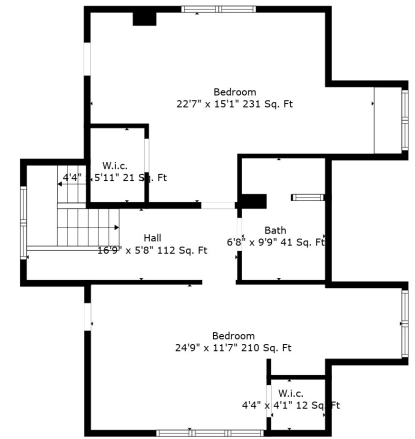

Floor 1

Floor 2

Floor 3

Floor 4

Total scanned area: 4191 sq. ft

Total scanned area: 4191 sq. ft

Measurements Are Calculated By Cubicasa Technology. Deemed Highly Reliable But Not Guaranteed.

Total scanned area: 4191 sq. ft

Measurements Are Calculated By Cubicasa Technology. Deemed Highly Reliable But Not Guaranteed.

Total scanned area: 4191 sq. ft

Total scanned area: 4191 sq. ft