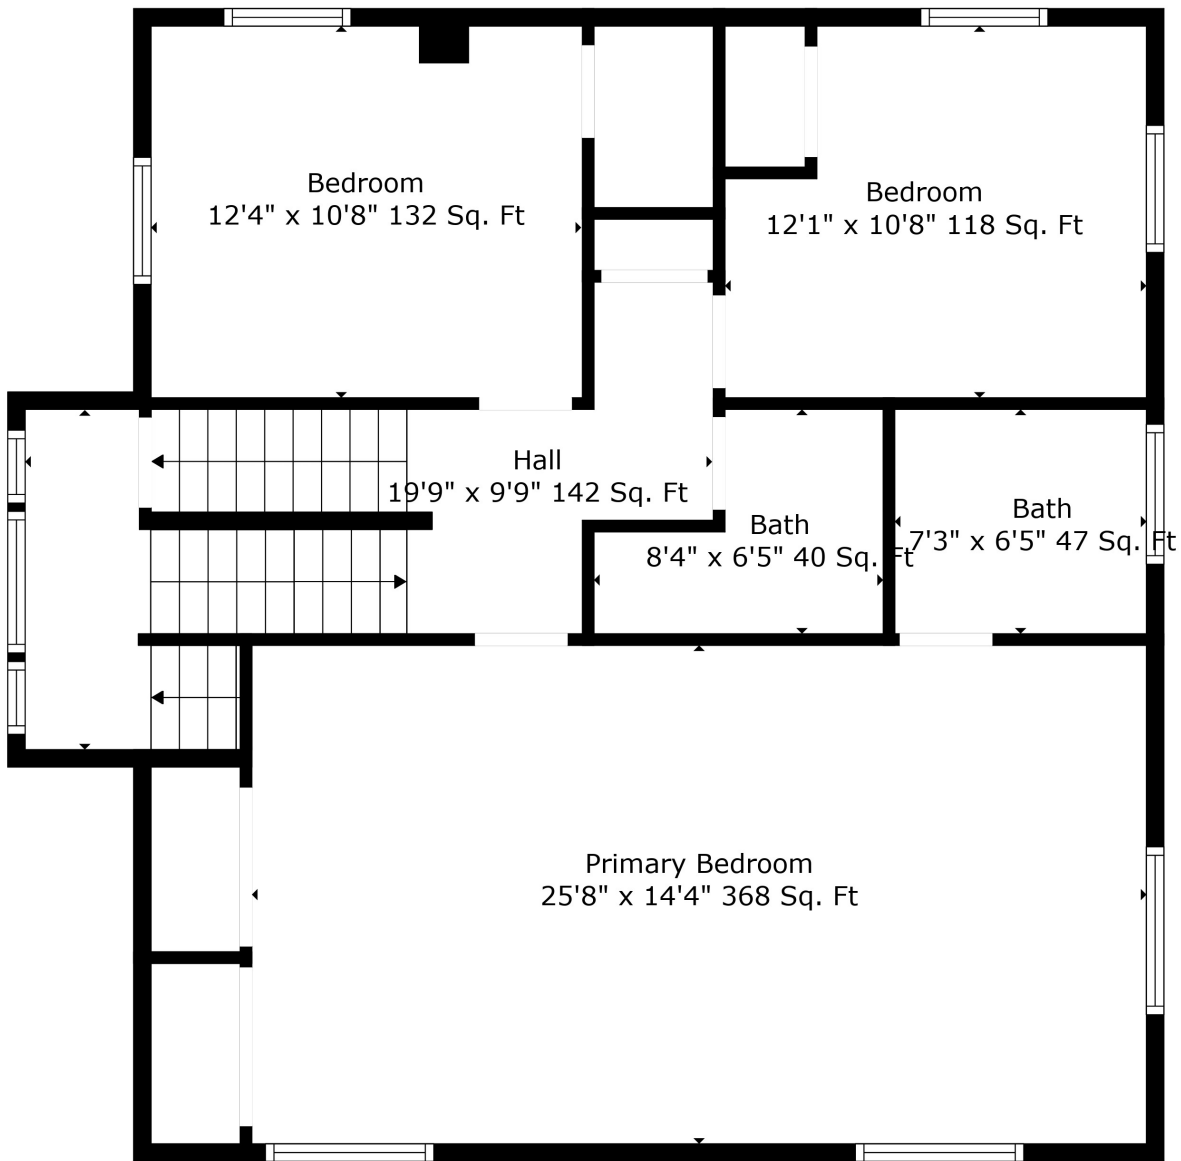

Floor 1

Floor 2

Floor 3

Floor 4

Total scanned area: 4191 sq. ft

Total scanned area: 4191 sq. ft

Measurements Are Calculated By Cubicasa Technology. Deemed Highly Reliable But Not Guaranteed.

Total scanned area: 4191 sq. ft

Measurements Are Calculated By Cubicasa Technology. Deemed Highly Reliable But Not Guaranteed.

Total scanned area: 4191 sq. ft

Total scanned area: 4191 sq. ft