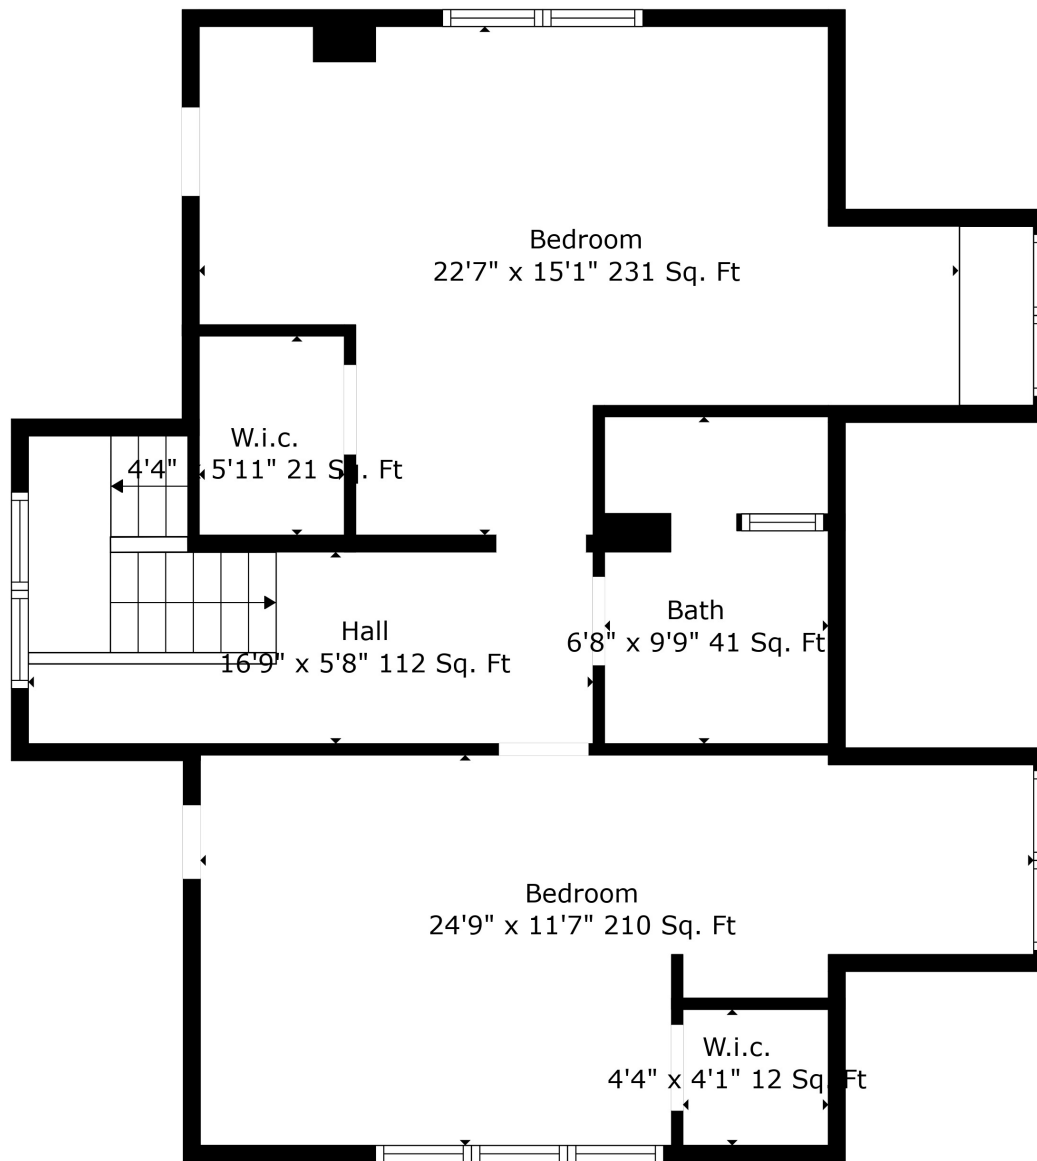

Floor 1

Floor 2

Floor 3

Floor 4

Total scanned area: 4191 sq. ft

Total scanned area: 4191 sq. ft

Measurements Are Calculated By Cubicasa Technology. Deemed Highly Reliable But Not Guaranteed.

Total scanned area: 4191 sq. ft

Measurements Are Calculated By Cubicasa Technology. Deemed Highly Reliable But Not Guaranteed.

Total scanned area: 4191 sq. ft

Total scanned area: 4191 sq. ft