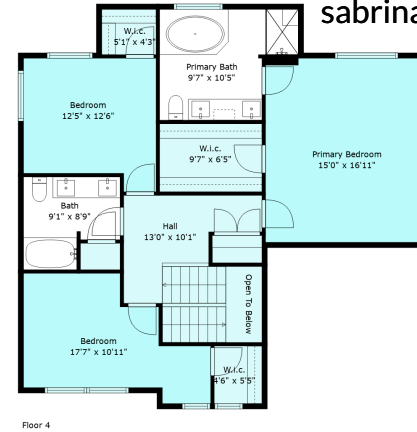

# 43185 Yale Rd

Sabrina Vandenberg PREC  
sabrina@chilliwackproperties.net

Estimated Areas:  
Main Floor: 1512 sq. ft  
Above Main: 1373 sq. ft  
Total: 2885 Sq. Ft

## Estimated Areas:

Main Floor: 1512 sq. ft  
Above Main: 1373 sq. ft  
**Total: 2885 Sq. Ft**