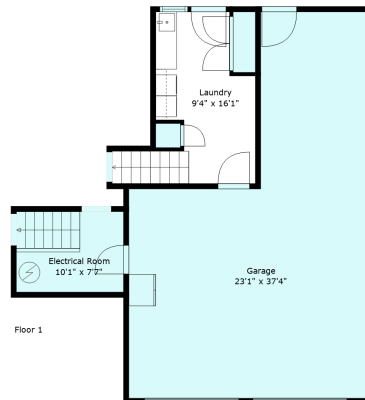

# 43185 Yale Rd

Sabrina Vandenberg PREC  
sabrina@chilliwackproperties.net

Estimated Areas:  
Main Floor: 1512 sq. ft  
Above Main: 1373 sq. ft  
Total: 2885 Sq. Ft

## Estimated Areas:

Main Floor: 1512 sq. ft  
Above Main: 1373 sq. ft  
**Total: 2885 Sq. Ft**