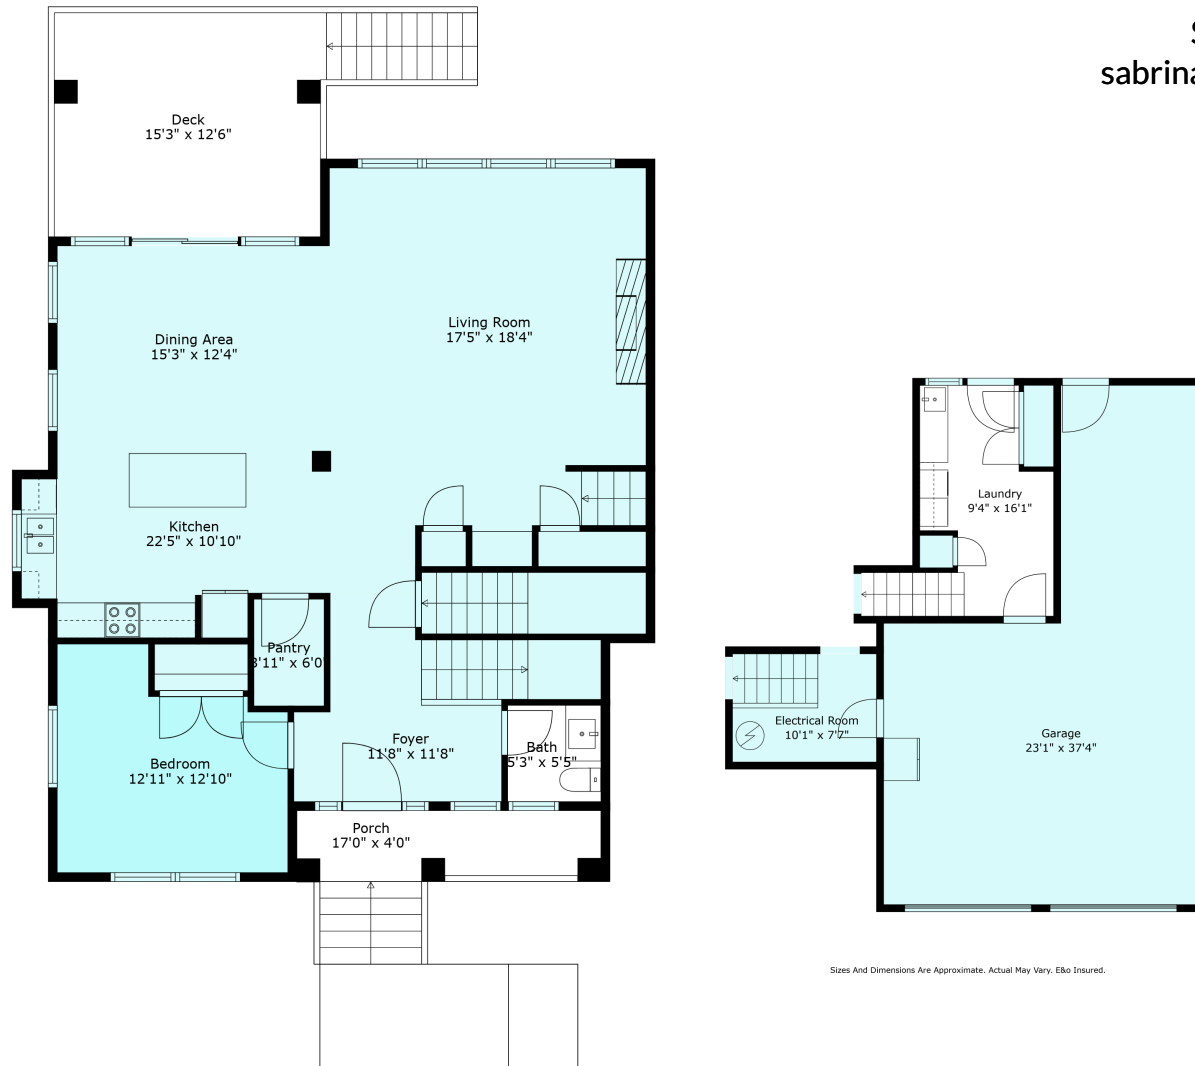

43185 Yale Rd

Sabrina Vandenberg PREC
sabrina@chilliwackproperties.net

Estimated Areas:

Main Floor: 1512 sq. ft
Above Main: 1373 sq. ft
Total: 2885 Sq. Ft