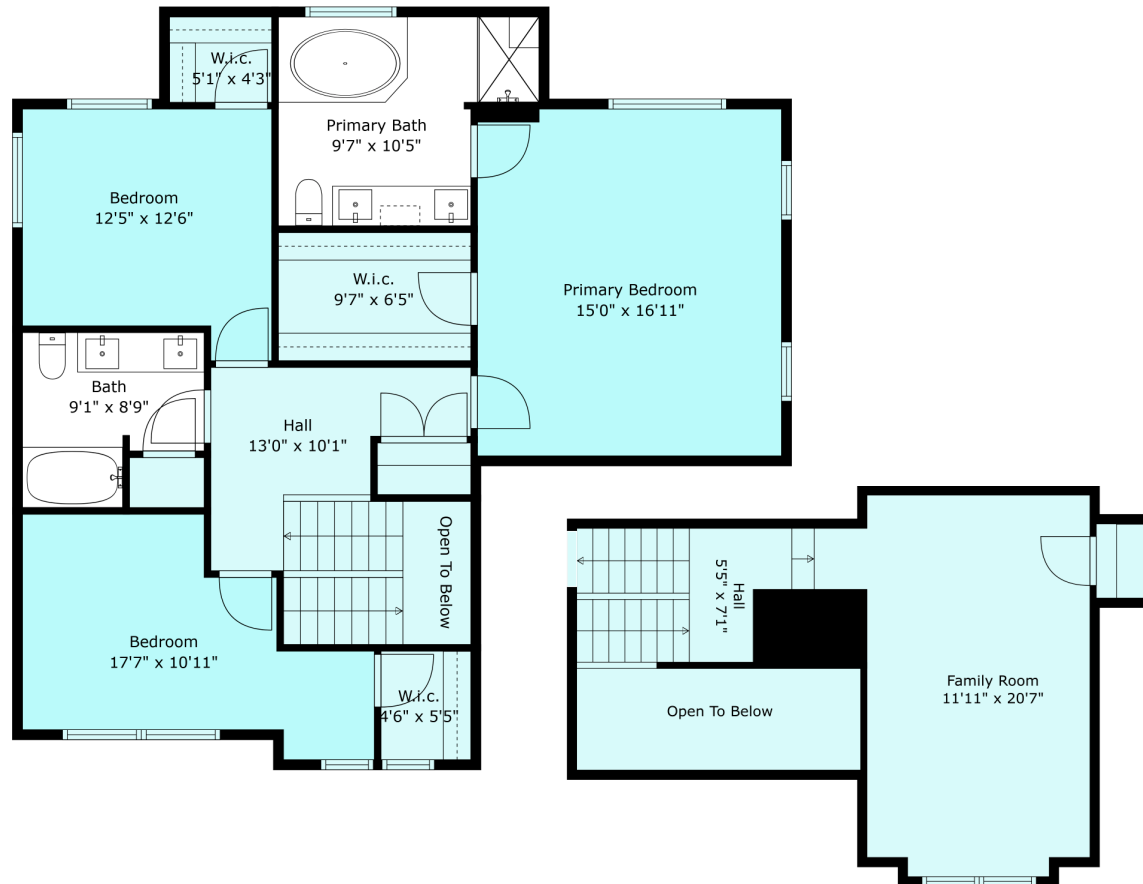

# 43185 Yale Rd

Sabrina Vandenberg PREC  
sabrina@chilliwackproperties.net

Estimated Areas:  
Main Floor: 1512 sq. ft  
Above Main: 1373 sq. ft  
Total: 2885 Sq. Ft

## Estimated Areas:

Main Floor: 1512 sq. ft  
Above Main: 1373 sq. ft  
**Total: 2885 Sq. Ft**