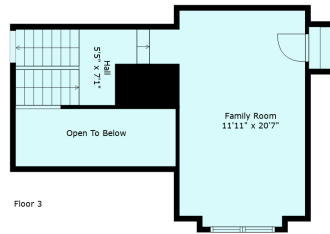

# 43185 Yale Rd

Sabrina Vandenberg PREC  
sabrina@chilliwackproperties.net

Estimated Areas:  
Main Floor: 1512 sq. ft  
Above Main: 1373 sq. ft  
Total: 2885 Sq. Ft

## Estimated Areas:

Main Floor: 1512 sq. ft  
Above Main: 1373 sq. ft  
**Total: 2885 Sq. Ft**