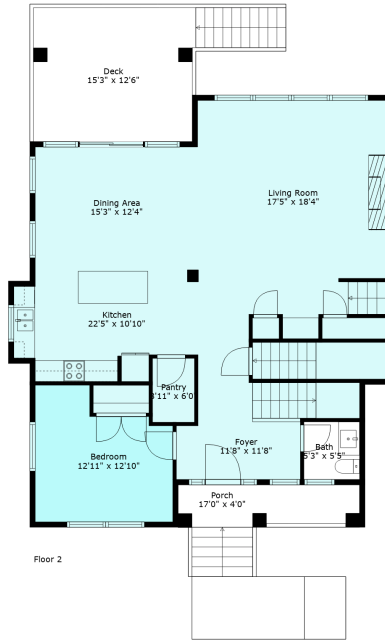

# 43185 Yale Rd

Sabrina Vandenberg PREC  
sabrina@chilliwackproperties.net

Estimated Areas:  
Main Floor: 1512 sq. ft  
Above Main: 1373 sq. ft  
Total: 2885 Sq. Ft

## Estimated Areas:

Main Floor: 1512 sq. ft  
Above Main: 1373 sq. ft  
**Total: 2885 Sq. Ft**