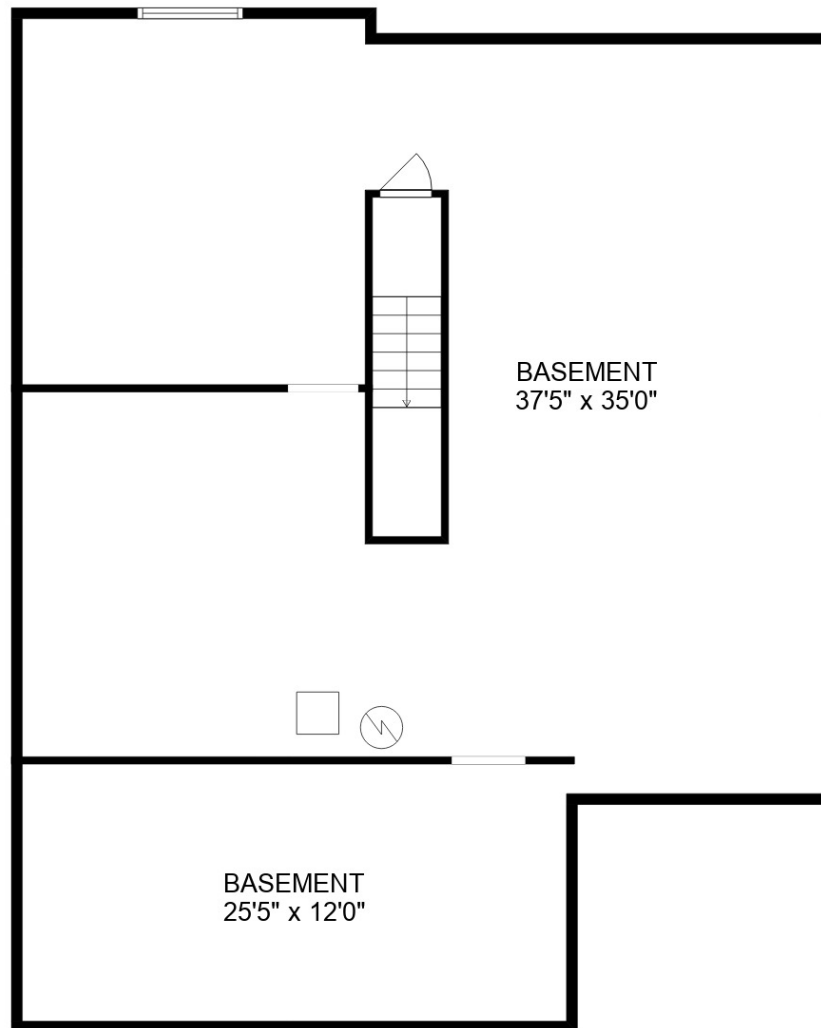

**Estimated areas**

GLA FLOOR 1: 0 sq. ft, excluded 1683 sq. ft  
 GLA MAIN FLOOR: 1691 sq. ft, excluded 641 sq. ft  
 Total GLA 1691 sq. ft, total scanned area 4015 sq. ft

SIZES AND DIMENSIONS ARE APPROXIMATE. ACTUAL MAY VARY.

Estimated areas

GLA FLOOR 1: 0 sq. ft, excluded 1683 sq. ft  
GLA MAIN FLOOR: 1691 sq. ft, excluded 641 sq. ft  
Total GLA 1691 sq. ft, total scanned area 4015 sq. ft

SIZES AND DIMENSIONS ARE APPROXIMATE. ACTUAL MAY VARY.