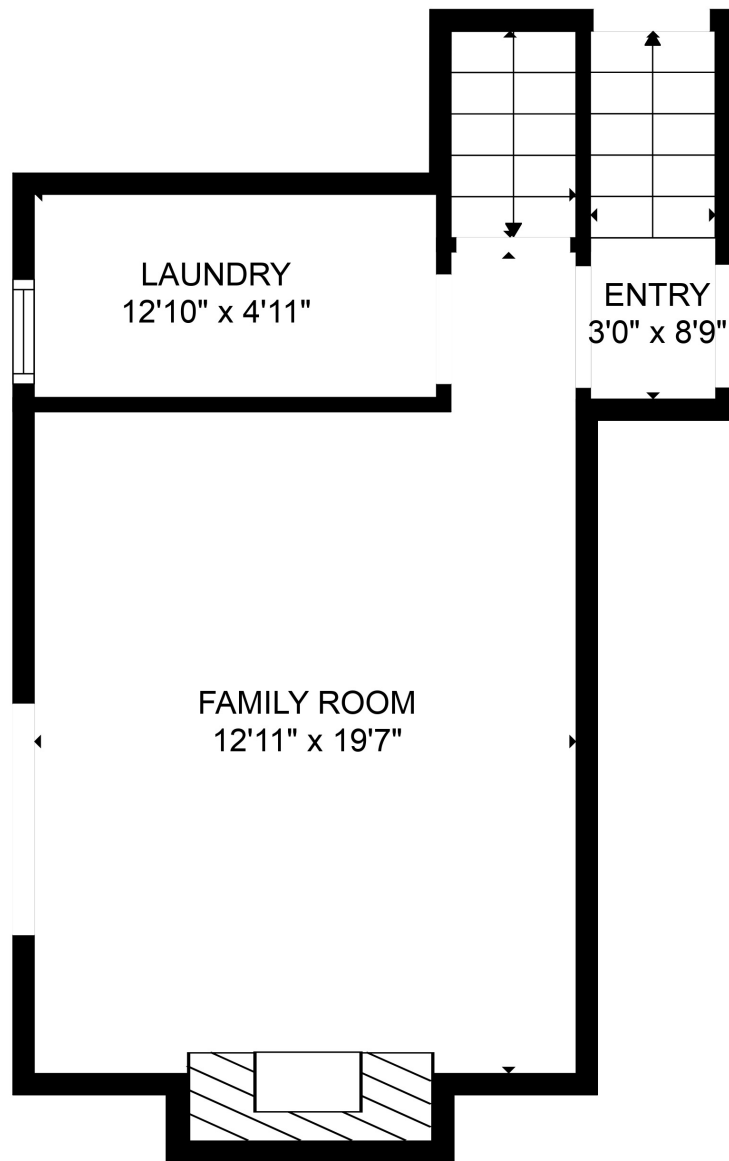

Total scanned area: 1996 sq. ft

MEASUREMENTS ARE CALCULATED BY CUBICASA TECHNOLOGY. DEEMED HIGHLY RELIABLE BUT NOT GUARANTEED.

Total scanned area: 1996 sq. ft

MEASUREMENTS ARE CALCULATED BY CUBICASA TECHNOLOGY. DEEMED HIGHLY RELIABLE BUT NOT GUARANTEED.

Total scanned area: 1996 sq. ft

MEASUREMENTS ARE CALCULATED BY CUBICASA TECHNOLOGY. DEEMED HIGHLY RELIABLE BUT NOT GUARANTEED.