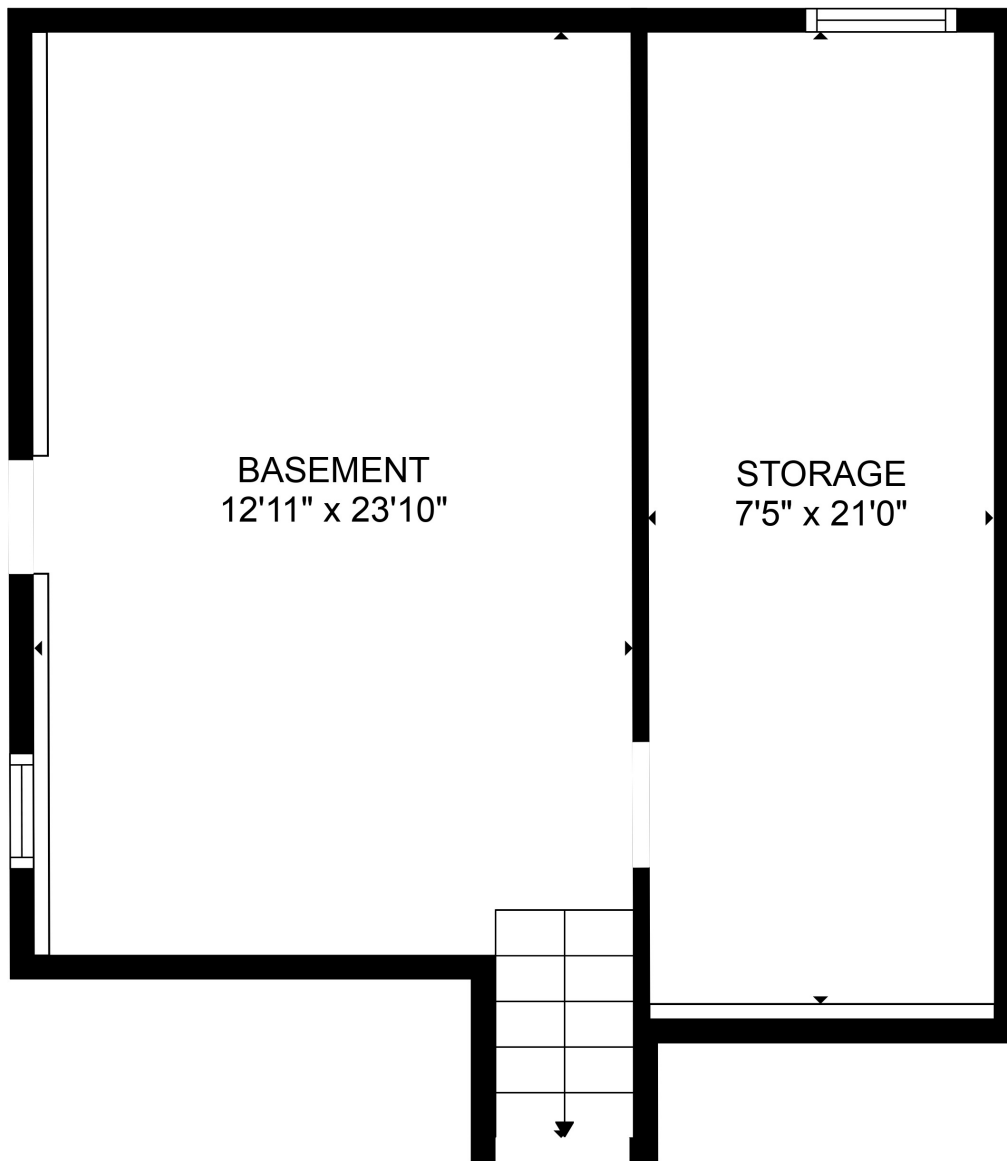

Total scanned area: 1996 sq. ft

MEASUREMENTS ARE CALCULATED BY CUBICASA TECHNOLOGY. DEEMED HIGHLY RELIABLE BUT NOT GUARANTEED.

Total scanned area: 1996 sq. ft

MEASUREMENTS ARE CALCULATED BY CUBICASA TECHNOLOGY. DEEMED HIGHLY RELIABLE BUT NOT GUARANTEED.

Total scanned area: 1996 sq. ft

MEASUREMENTS ARE CALCULATED BY CUBICASA TECHNOLOGY. DEEMED HIGHLY RELIABLE BUT NOT GUARANTEED.