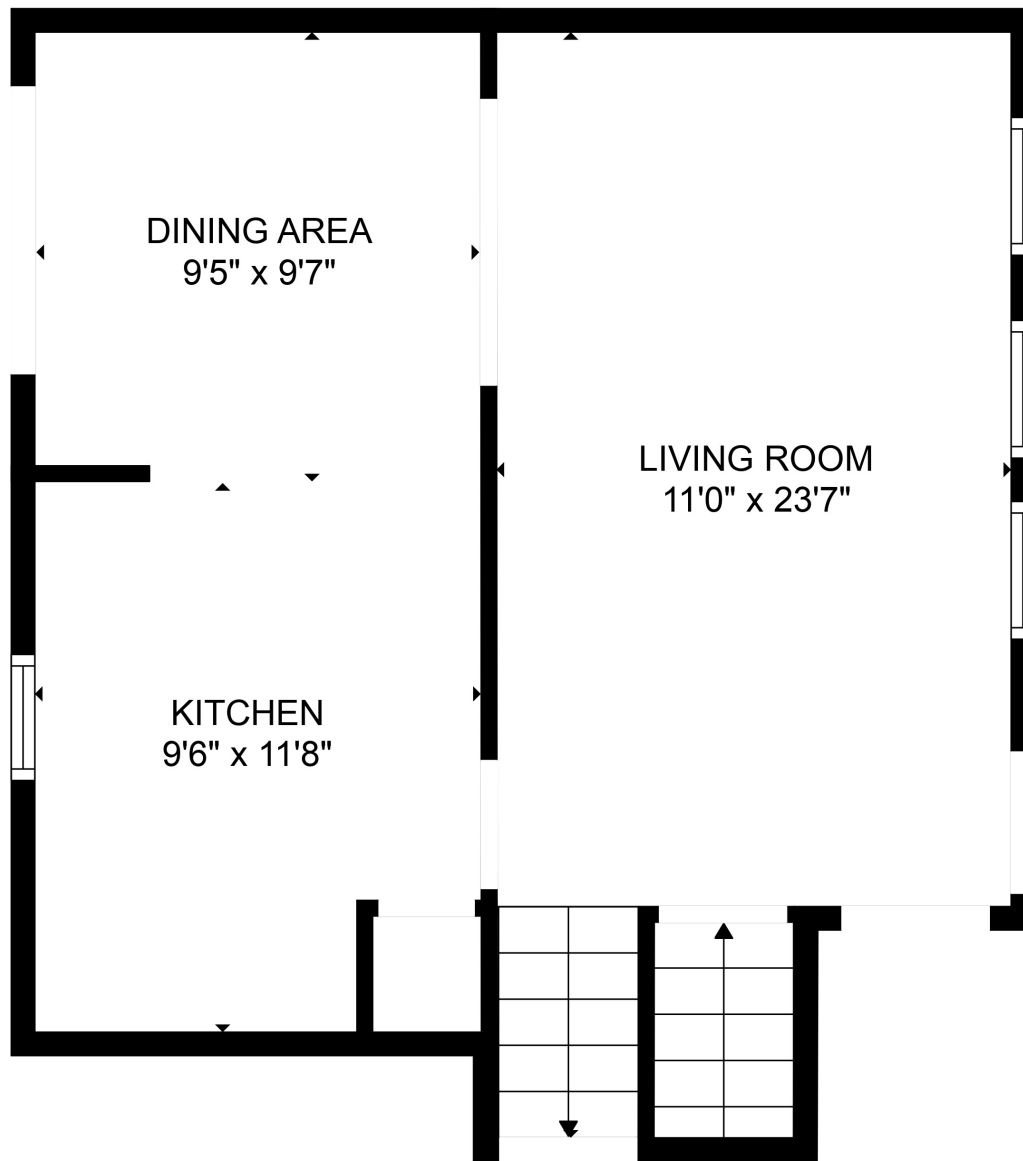

Total scanned area: 1996 sq. ft

MEASUREMENTS ARE CALCULATED BY CUBICASA TECHNOLOGY. DEEMED HIGHLY RELIABLE BUT NOT GUARANTEED.

Total scanned area: 1996 sq. ft

MEASUREMENTS ARE CALCULATED BY CUBICASA TECHNOLOGY. DEEMED HIGHLY RELIABLE BUT NOT GUARANTEED.

Total scanned area: 1996 sq. ft

MEASUREMENTS ARE CALCULATED BY CUBICASA TECHNOLOGY. DEEMED HIGHLY RELIABLE BUT NOT GUARANTEED.