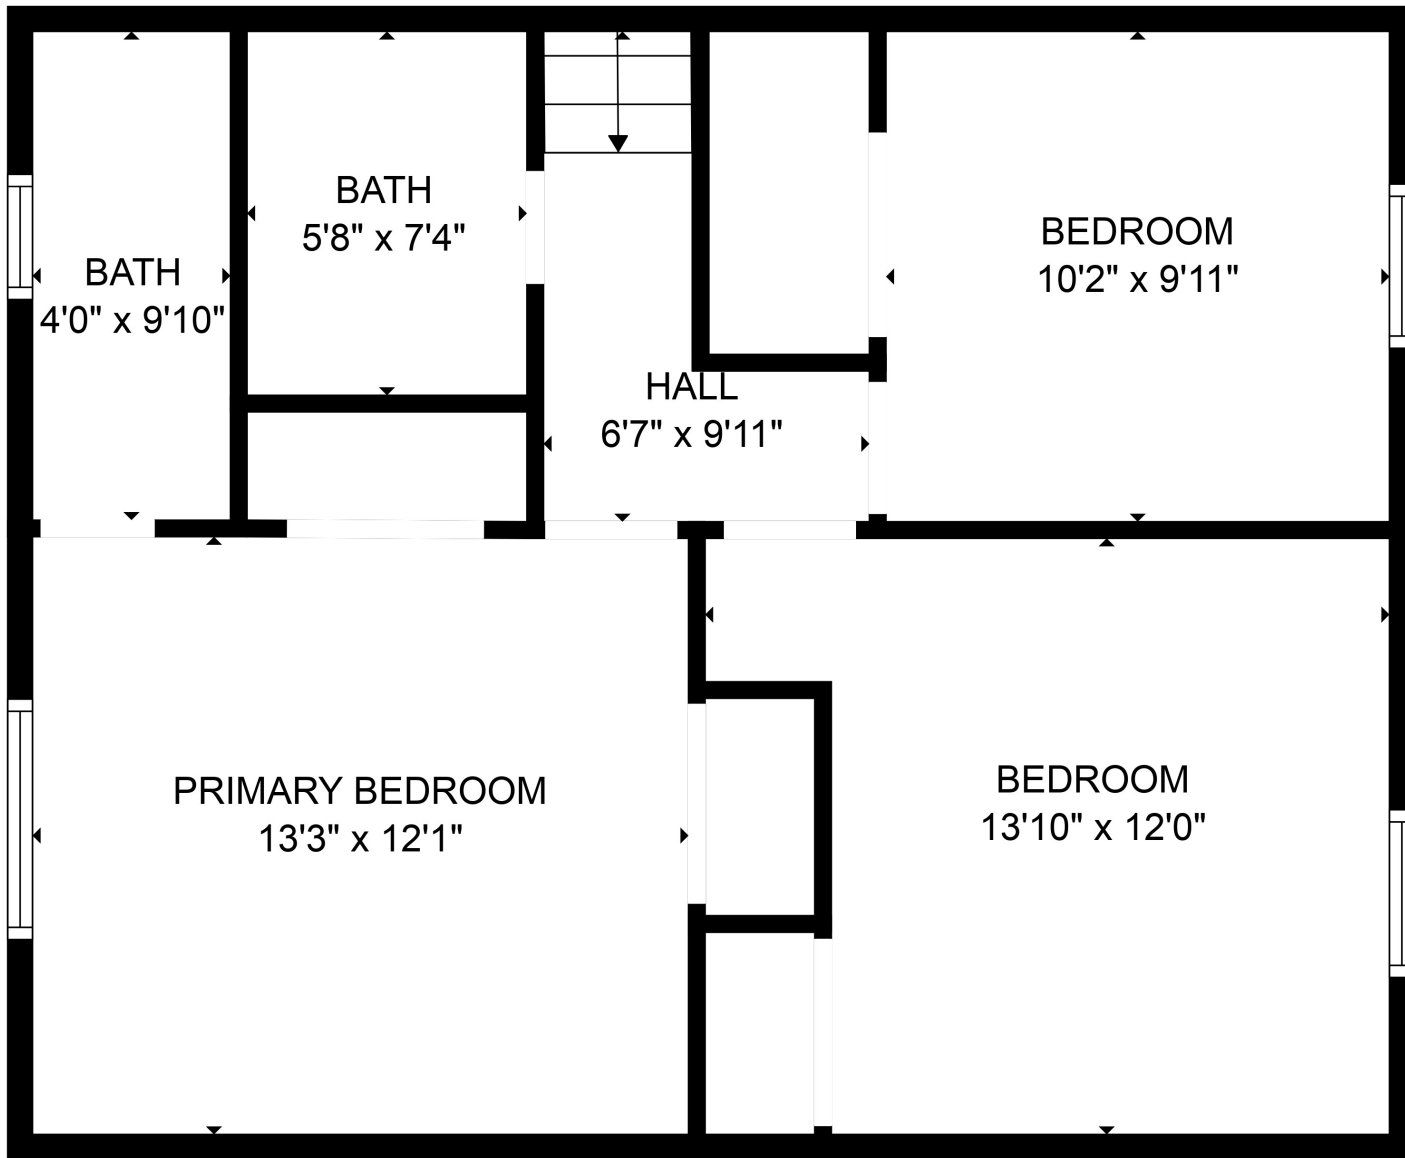

Total scanned area: 1996 sq. ft

MEASUREMENTS ARE CALCULATED BY CUBICASA TECHNOLOGY. DEEMED HIGHLY RELIABLE BUT NOT GUARANTEED.

Total scanned area: 1996 sq. ft

MEASUREMENTS ARE CALCULATED BY CUBICASA TECHNOLOGY. DEEMED HIGHLY RELIABLE BUT NOT GUARANTEED.

Total scanned area: 1996 sq. ft

MEASUREMENTS ARE CALCULATED BY CUBICASA TECHNOLOGY. DEEMED HIGHLY RELIABLE BUT NOT GUARANTEED.