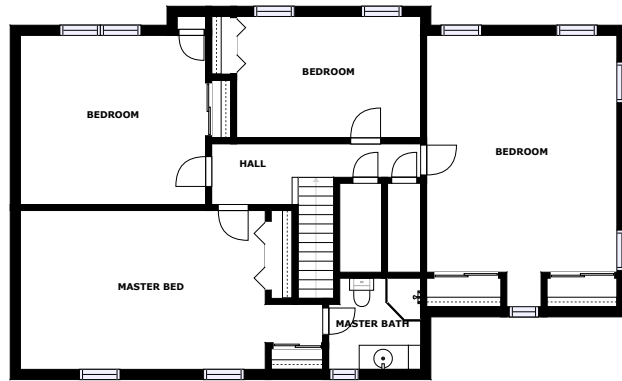

Home report

Powered by CUBICASA

38 Hanlon Dr
Marlborough

Highlights

2 Living room

3 Bedroom

33 Doors

27 Windows

Floor plan

FLOOR 3

FLOOR 1

FLOOR 2

Appendix 1: Data sheet

Hall - 3	Pantry - 1	Dining - 1
LivingRoom - 2	Entry - 1	Entry - Foyer - 1
Nook - 1	Nook - Breakfast - 1	Bedroom - 3