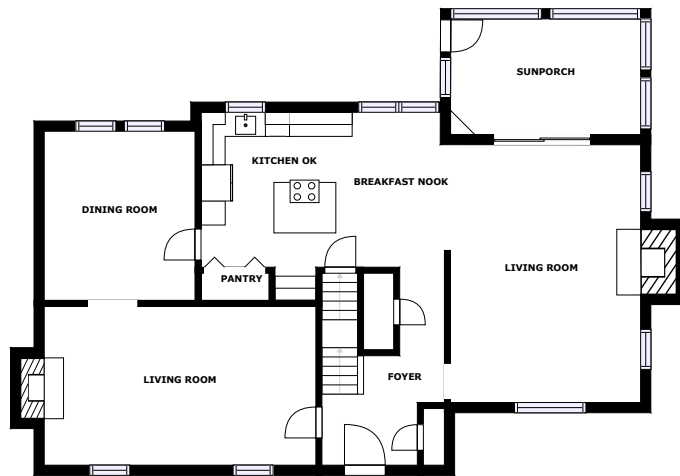

Home report

Powered by CUBICASA

38 Hanlon Dr
Marlborough

Highlights

2 Living room

3 Bedroom

33 Doors

27 Windows

Floor plan

FLOOR 3

FLOOR 1

FLOOR 2

Appendix 1: Data sheet

Hall - 3	Pantry - 1	Dining - 1
LivingRoom - 2	Entry - 1	Entry - Foyer - 1
Nook - 1	Nook - Breakfast - 1	Bedroom - 3