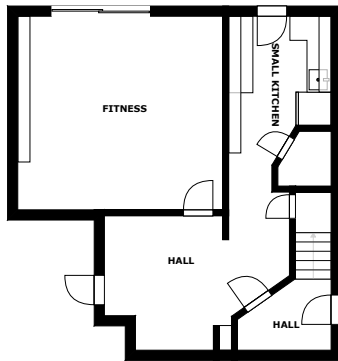

Home report

Powered by CUBICASA

38 Hanlon Dr
Marlborough

Highlights

2 Living room

3 Bedroom

33 Doors

27 Windows

Floor plan

FLOOR 3

FLOOR 1

FLOOR 2

Appendix 1: Data sheet

Hall - 3	Pantry - 1	Dining - 1
LivingRoom - 2	Entry - 1	Entry - Foyer - 1
Nook - 1	Nook - Breakfast - 1	Bedroom - 3