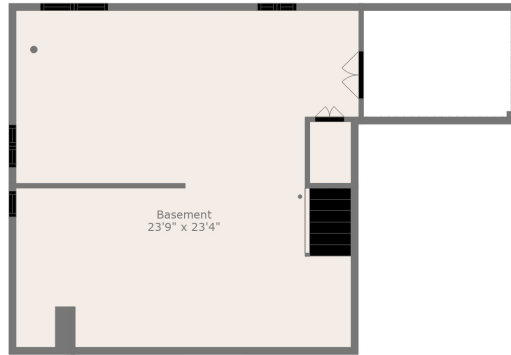

Floor 2

Floor 3

Floor 1

Total scanned area: 2663 sq. ft

Dimensions Are Deemed Highly Reliable, But Approximate. Actual Measurements May Vary.

Total scanned area: 2663 sq. ft

Dimensions Are Deemed Highly Reliable, But Approximate. Actual Measurements May Vary.

Total scanned area: 2663 sq. ft

Dimensions Are Deemed Highly Reliable, But Approximate. Actual Measurements May Vary.

Basement
23'9" x 23'4"