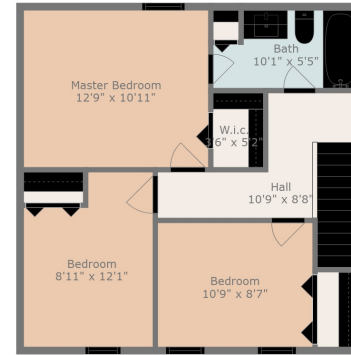

Floor 2

Floor 3

Floor 1

Total scanned area: 2663 sq. ft

Dimensions Are Deemed Highly Reliable, But Approximate. Actual Measurements May Vary.

Total scanned area: 2663 sq. ft

Dimensions Are Deemed Highly Reliable, But Approximate. Actual Measurements May Vary.

Total scanned area: 2663 sq. ft

Dimensions Are Deemed Highly Reliable, But Approximate. Actual Measurements May Vary.

Basement
23'9" x 23'4"