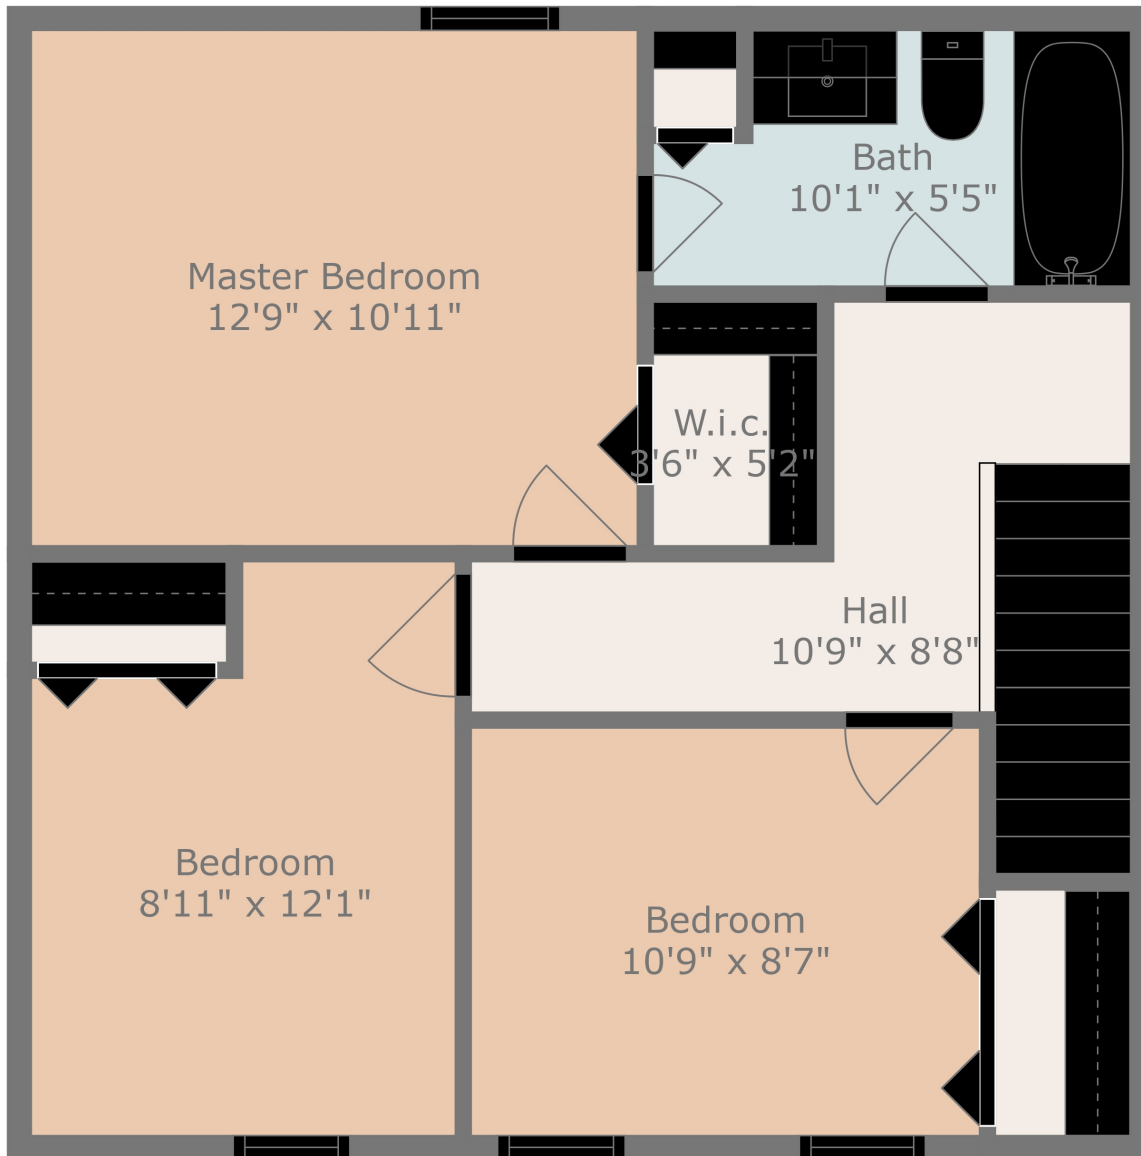

Floor 2

Floor 3

Floor 1

Total scanned area: 2663 sq. ft

Dimensions Are Deemed Highly Reliable, But Approximate. Actual Measurements May Vary.

Total scanned area: 2663 sq. ft

Dimensions Are Deemed Highly Reliable, But Approximate. Actual Measurements May Vary.

Total scanned area: 2663 sq. ft

Dimensions Are Deemed Highly Reliable, But Approximate. Actual Measurements May Vary.

Basement
23'9" x 23'4"