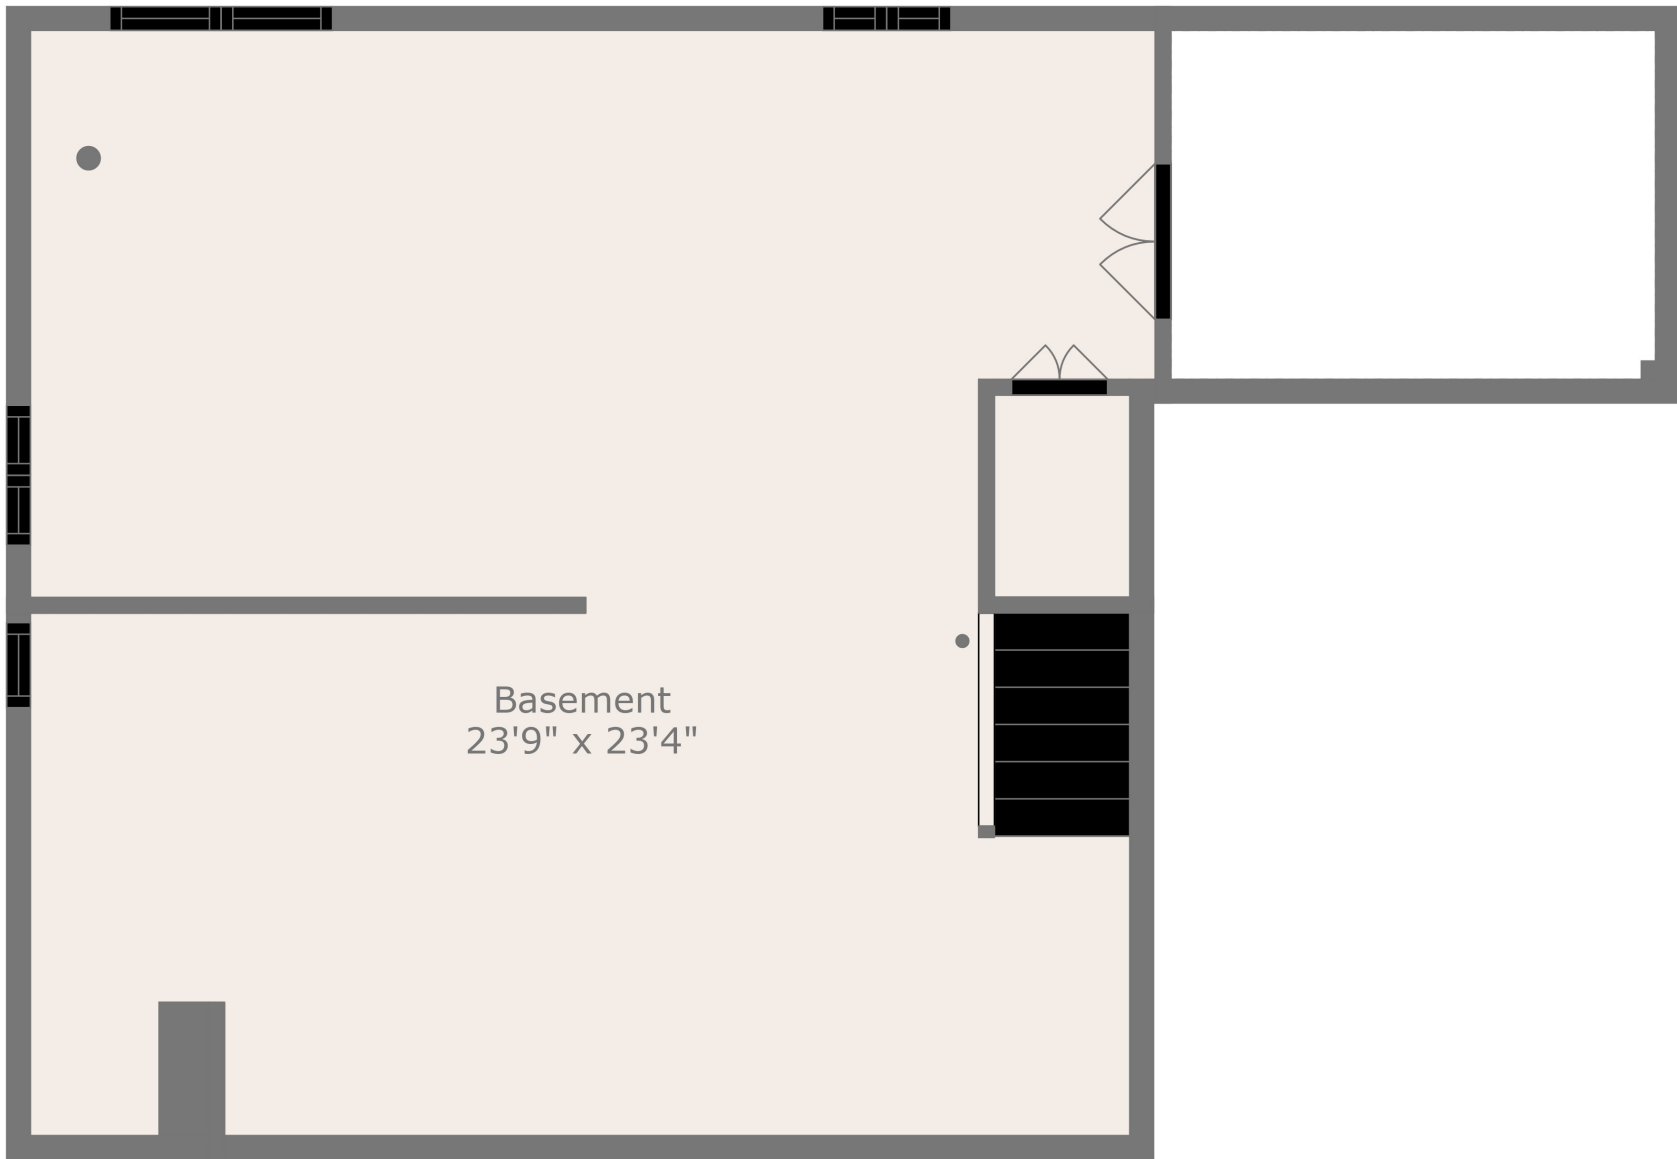

Floor 2

Floor 3

Floor 1

Total scanned area: 2663 sq. ft

Dimensions Are Deemed Highly Reliable, But Approximate. Actual Measurements May Vary.

Total scanned area: 2663 sq. ft

Dimensions Are Deemed Highly Reliable, But Approximate. Actual Measurements May Vary.

Total scanned area: 2663 sq. ft

Dimensions Are Deemed Highly Reliable, But Approximate. Actual Measurements May Vary.

Basement
23'9" x 23'4"