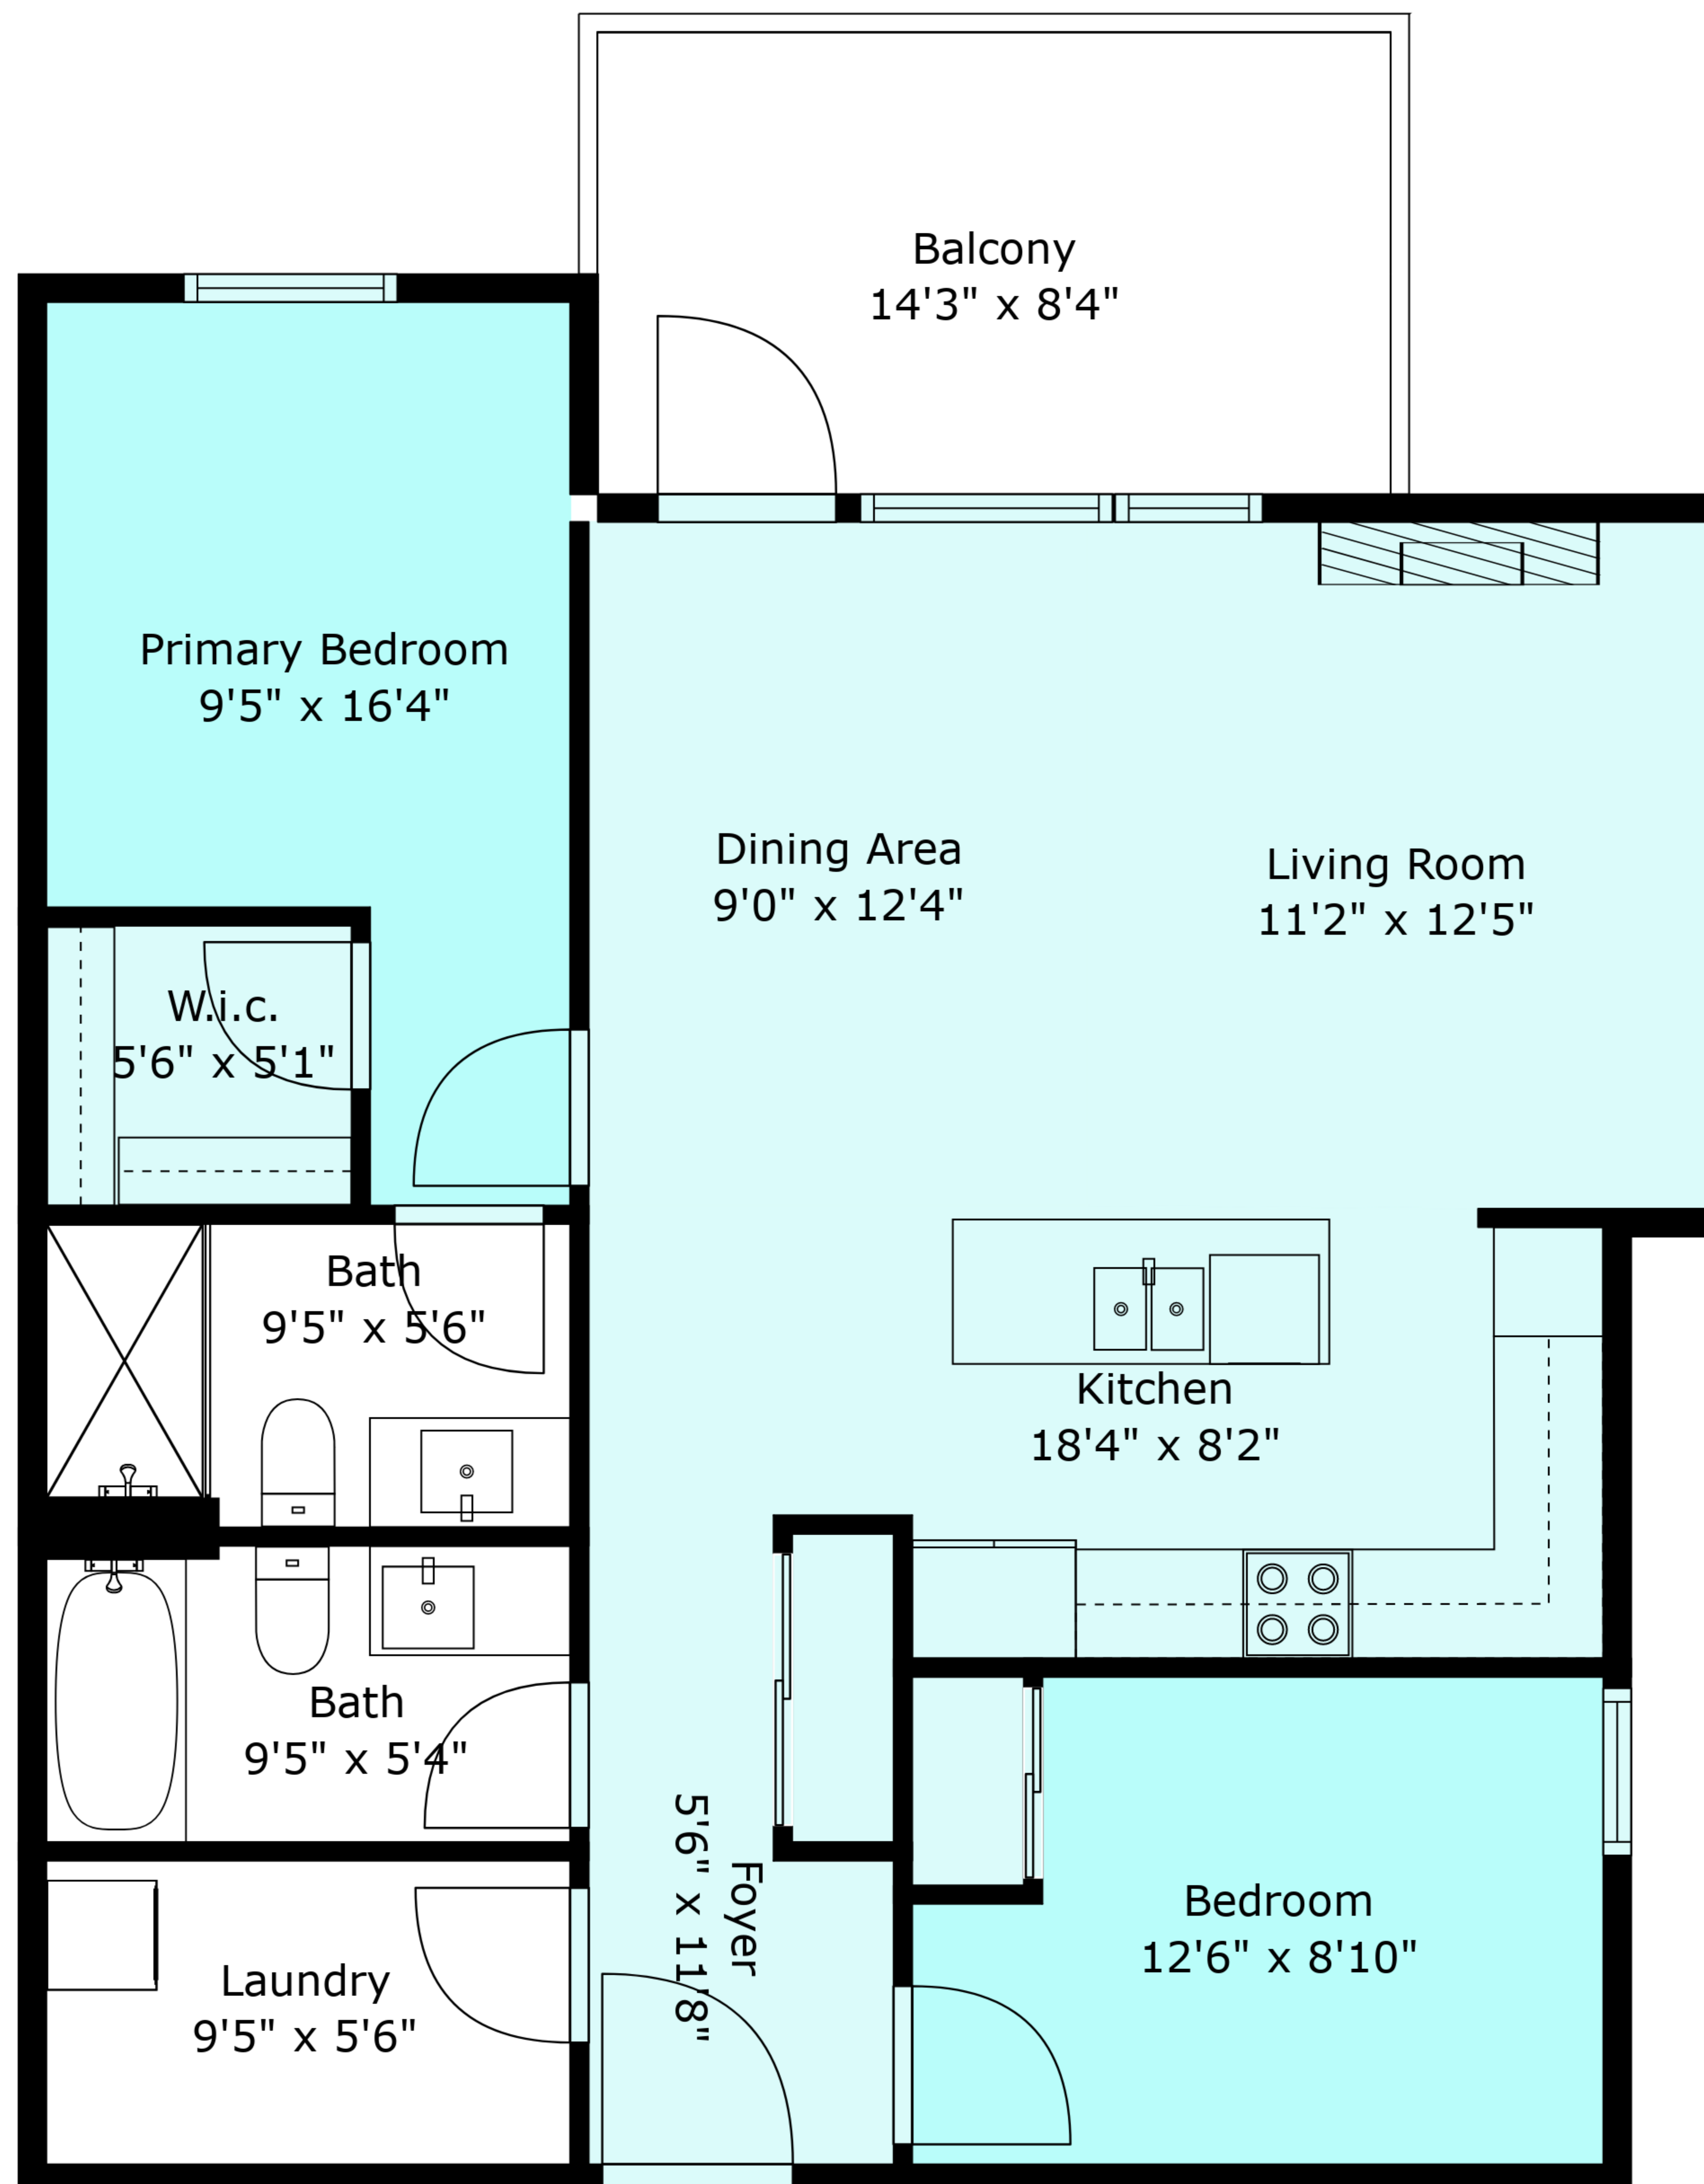

Estimated areas
 TOTAL: 969 sq. ft

Sizes And Dimensions Are Approximate. Actual May Vary. E&o Insured.

Estimated areas

GLA FLOOR 1: 893 sq. ft, excluded 119 sq. ft
 Total GLA 893 sq. ft, total scanned area 1012 sq. ft

Sizes And Dimensions Are Approximate. Actual May Vary. E&o Insured.