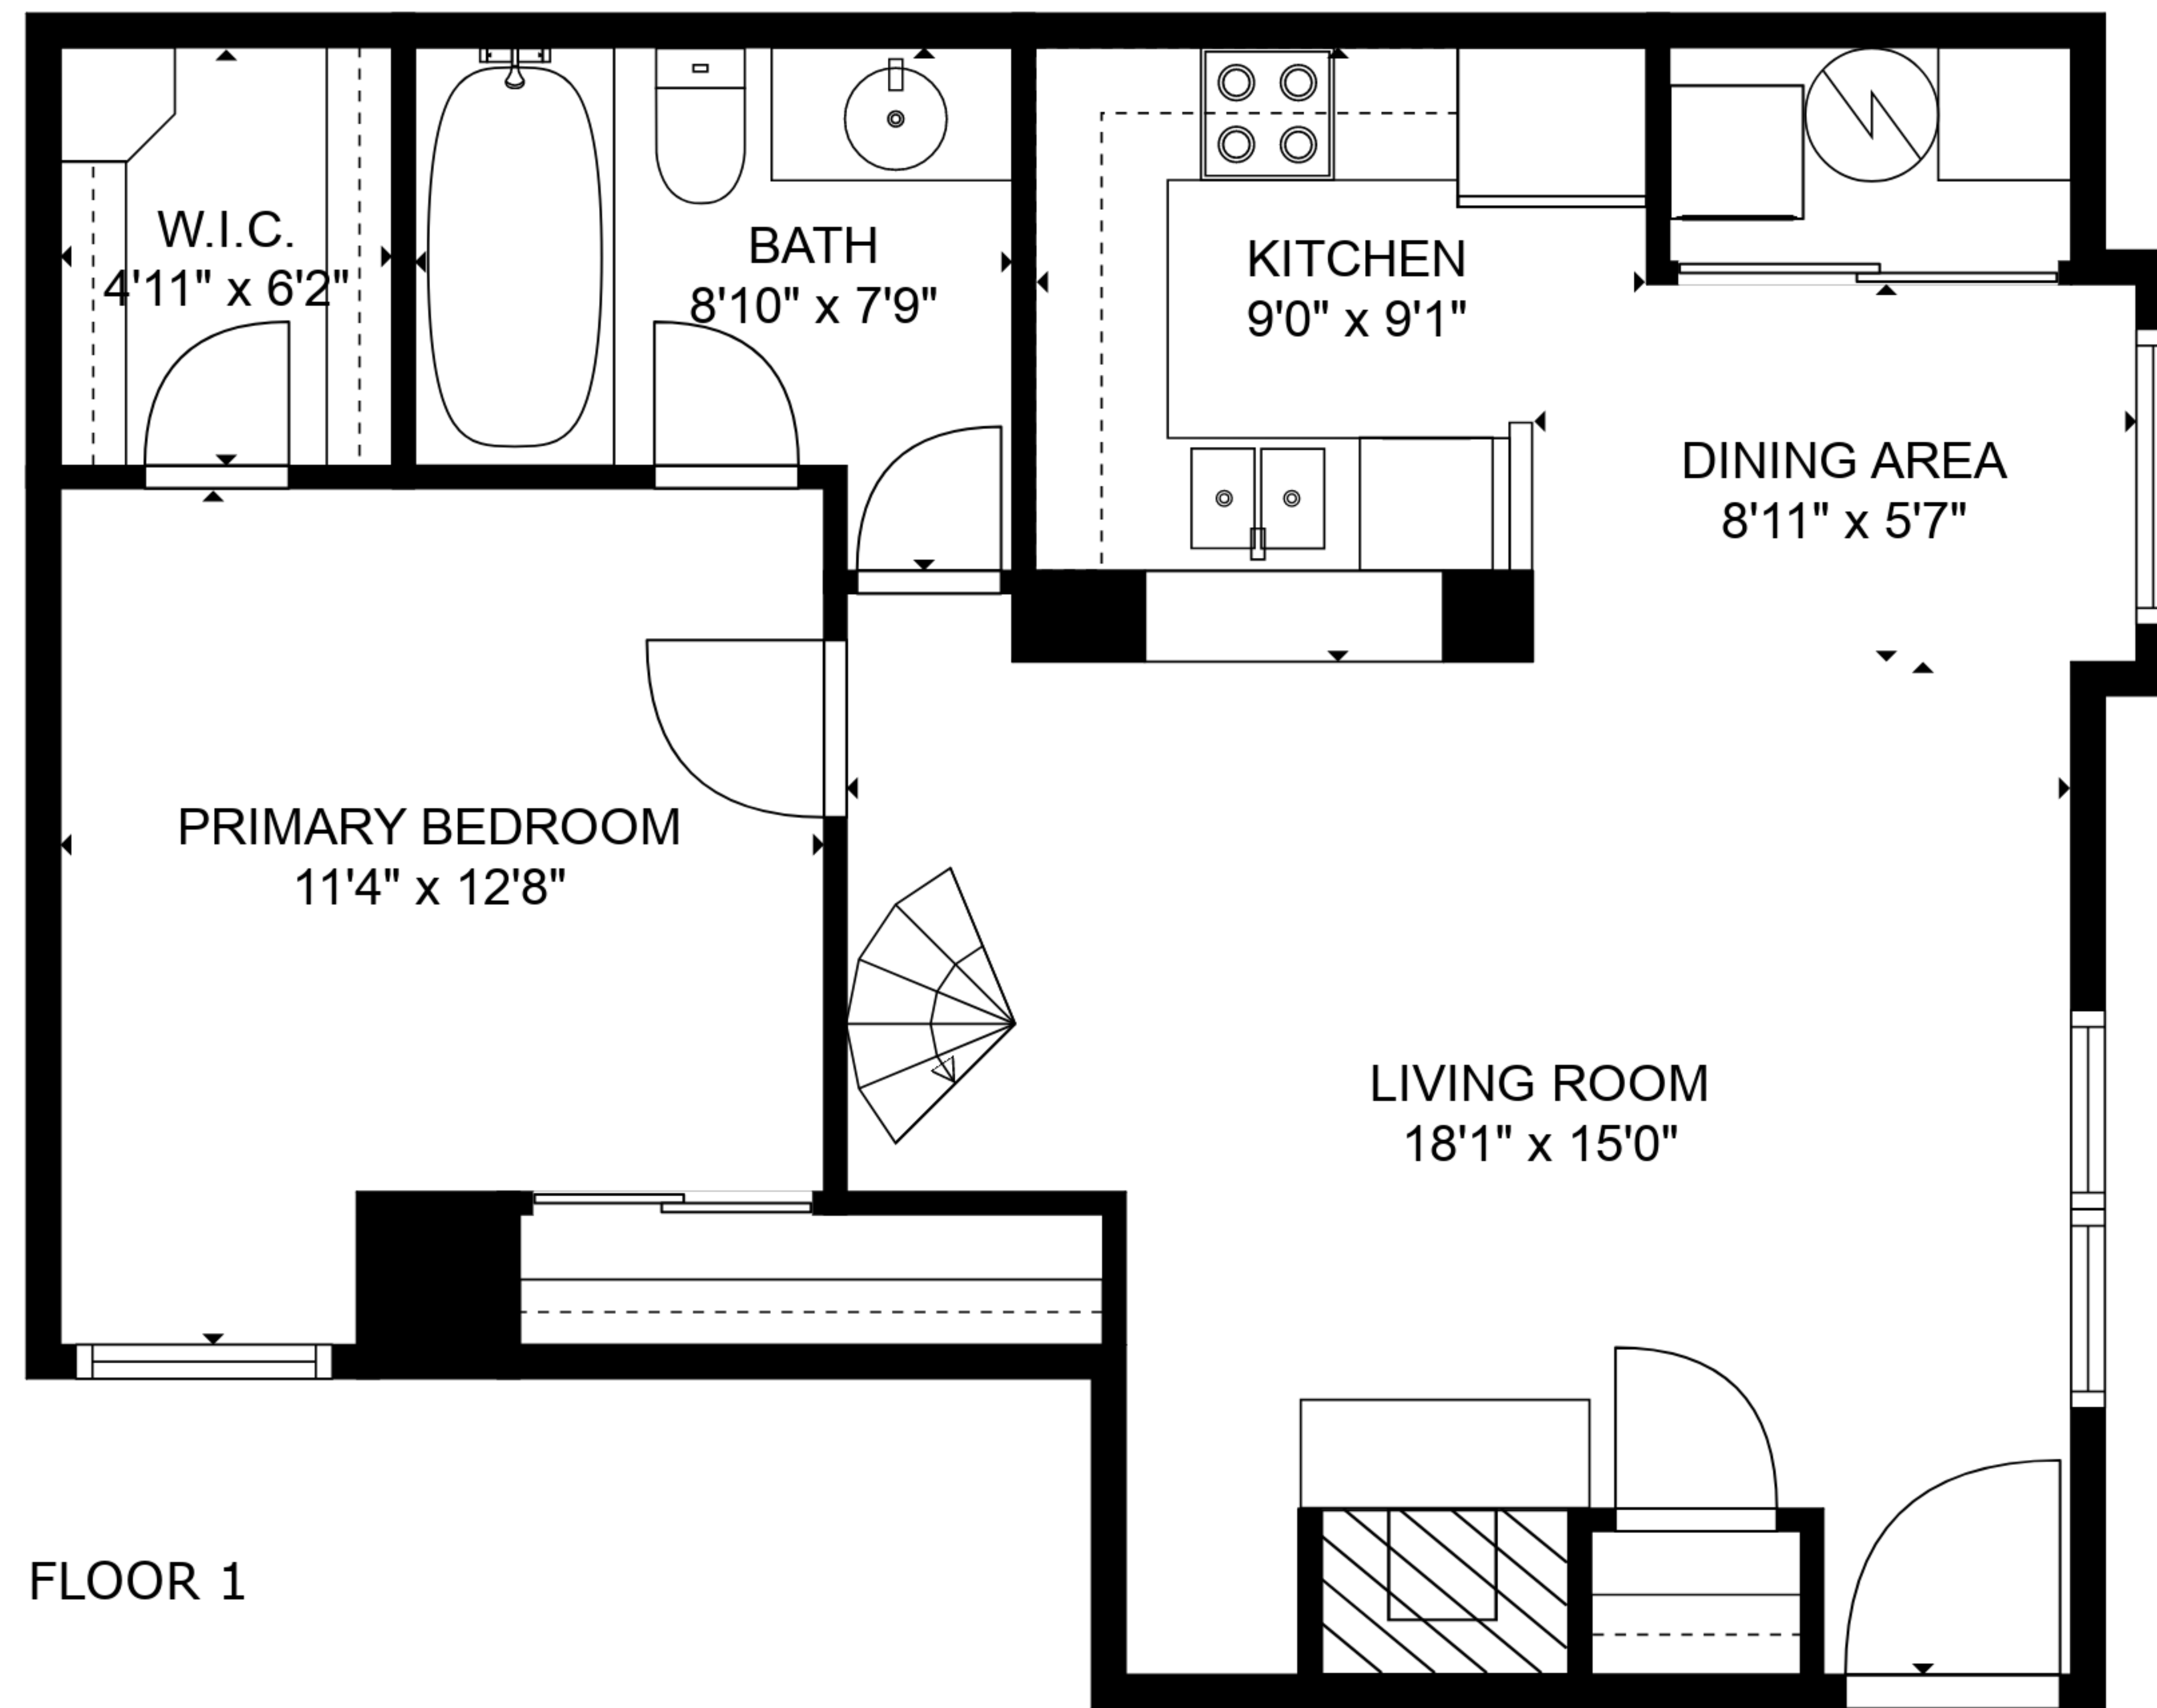

TOTAL: 865 sq. ft

FLOOR 1: 648 sq. ft, FLOOR 2: 217 sq. ft
EXCLUDED AREAS: OPEN TO BELOW: 105 sq. ft

SIZES AND DIMENSIONS ARE APPROXIMATE, ACTUAL MAY VARY.

TOTAL: 865 sq. ft

FLOOR 1: 648 sq. ft, FLOOR 2: 217 sq. ft
EXCLUDED AREAS: OPEN TO BELOW: 105 sq. ft

SIZES AND DIMENSIONS ARE APPROXIMATE, ACTUAL MAY VARY.

TOTAL: 865 sq. ft

FLOOR 1: 648 sq. ft, FLOOR 2: 217 sq. ft
EXCLUDED AREAS: OPEN TO BELOW: 105 sq. ft

SIZES AND DIMENSIONS ARE APPROXIMATE, ACTUAL MAY VARY.