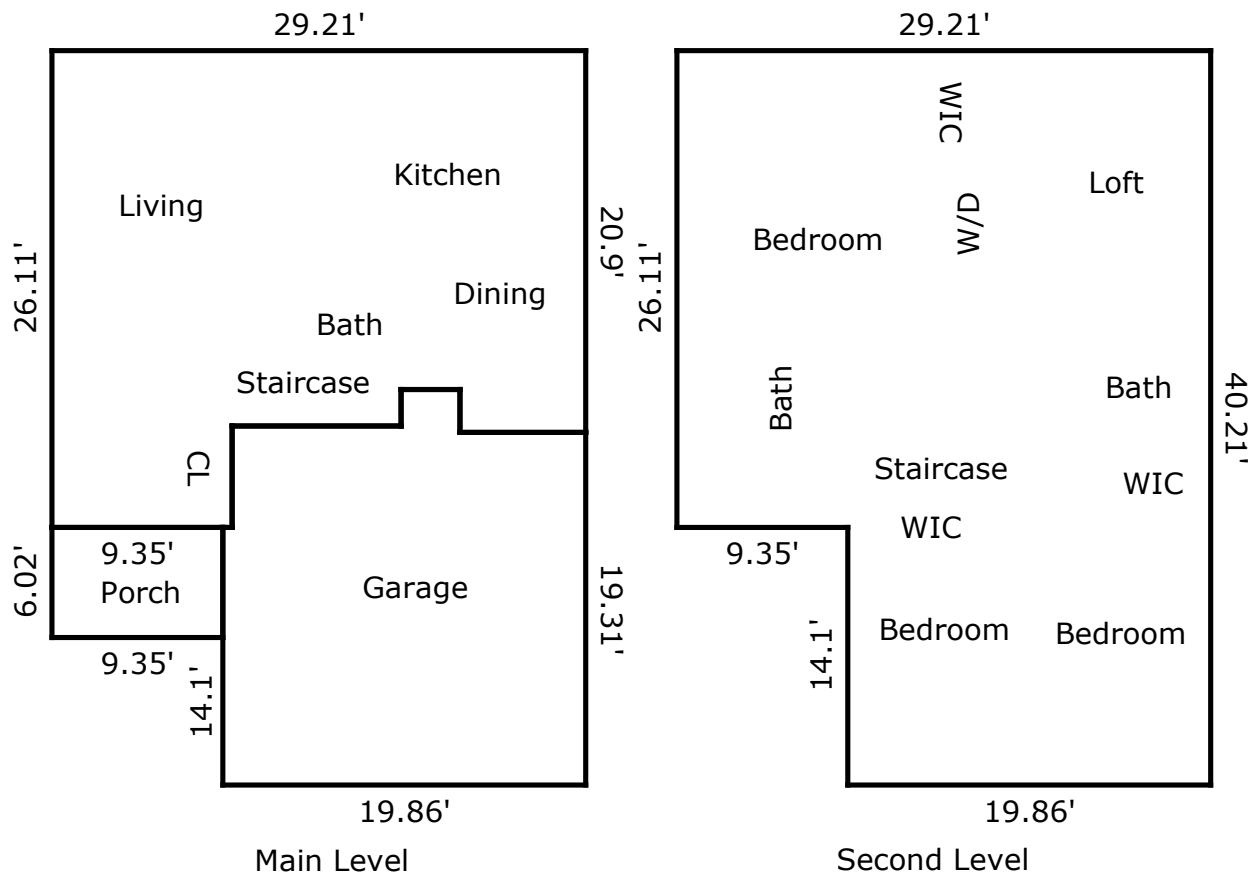

Building Sketch

Borrower/Client

Property Address 12418 Downy Birch Road

City Charlotte

County

State NC

Zip Code 28227

Lender

TOTAL Sketch by a la mode

Area Calculations Summary

Living Area

Main Level	651.1 Sq ft
Second Level	1042.7 Sq ft
Total Living Area (Rounded):	1694 Sq ft

Non-living Area

Garage	391.59 Sq ft
Porch	56.29 Sq ft