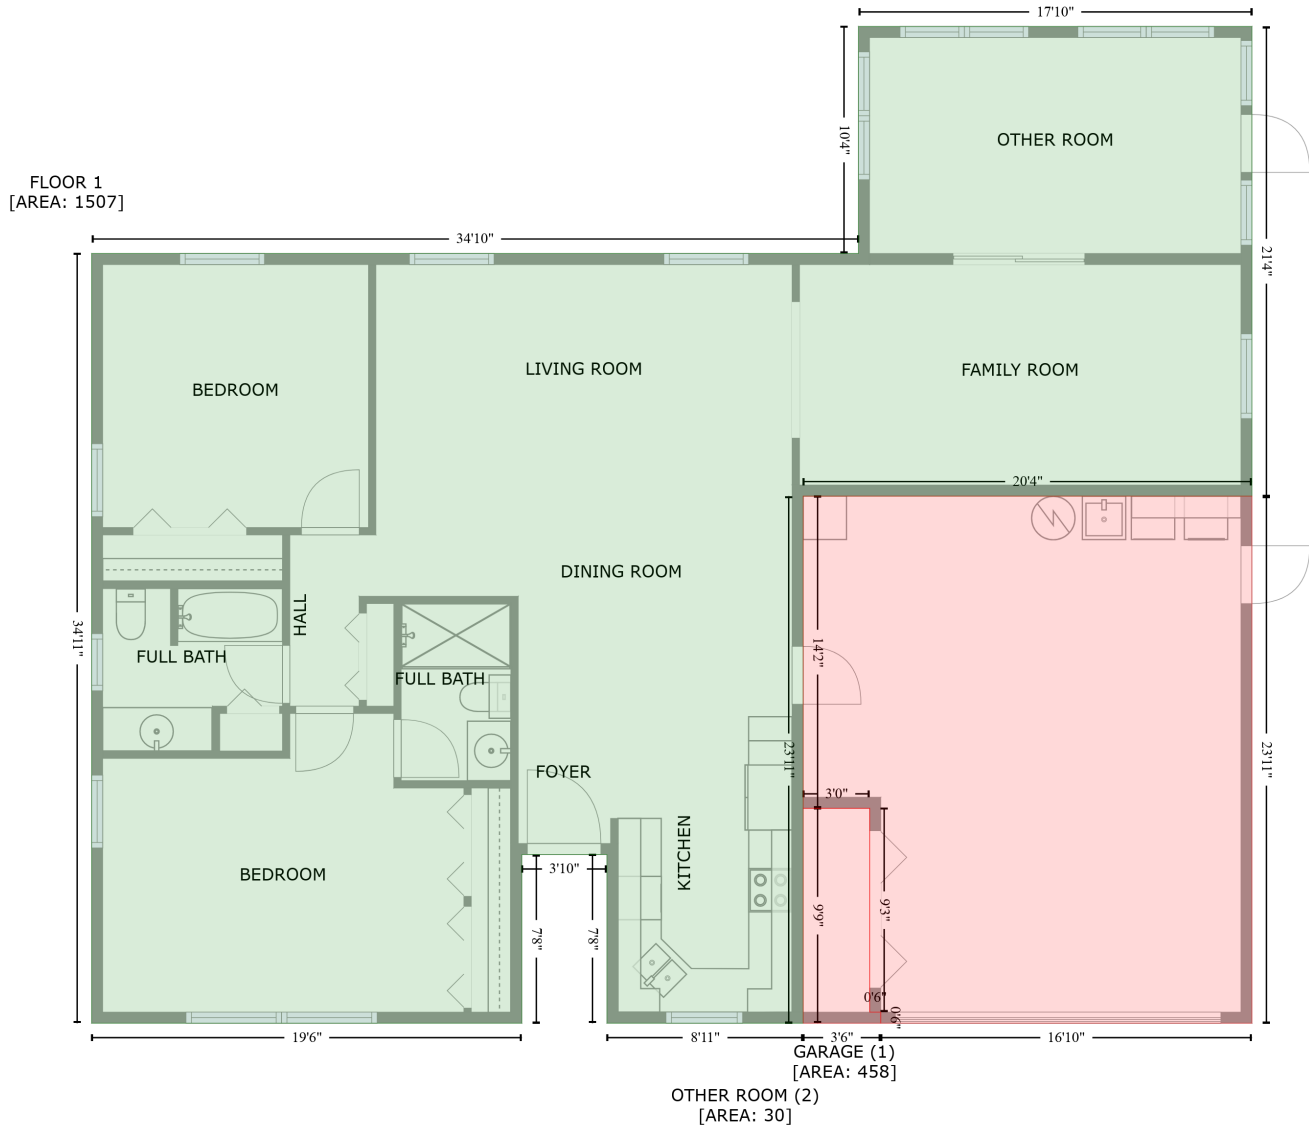

1675 East Dorchester Court, Highland Lakes, Palm Harbor, Pinellas County, Florida, United States, 34684

Gross Living Area: 1507 sq. ft

Space	Area (sq. ft)	Calculation
FLOOR 1 (Living area)	1507	Coordinate Polygon Area Algorithm using inches $-((629.2 + 629.2) * (-4 - 251.7) + (629.2 + 384.7) * (251.7 - 251.7) + (384.7 + 384.7) * (251.7 - 538.7) + (384.7 + 277.9) * (538.7 - 538.7) + (277.9 + 277.9) * (538.7 - 446.9) + (277.9 + 231.5) * (446.9 - 446.9) + (231.5 + 231.5) * (446.9 - 538.7) + (231.5 + -2.9) * (538.7 - 538.7) + (-2.9 + -2.9) * (538.7 - 119.6) + (-2.9 + 414.9) * (119.6 - 119.6) + (414.9 + 414.9) * (119.6 - -4) + (414.9 + 629.2) * (-4 - -4)) * 0.5 * 0.00694$
GARAGE (Non-living area)	458	$-((629.2 + 629.2) * (251.7 - 538.7) + (629.2 + 427) * (538.7 - 538.7) + (427 + 427) * (538.7 - 532.7) + (427 + 421) * (532.7 - 532.7) + (421 + 421) * (532.7 - 421.7) + (421 + 384.7) * (421.7 - 421.7) + (384.7 + 384.7) * (421.7 - 251.7) + (384.7 + 629.2) * (251.7 - 251.7)) * 0.5 * 0.00694$
OTHER ROOM	30	$-((421 + 421) * (421.7 - 532.7) + (421 + 427) * (532.7 - 532.7) + (427 + 427) * (532.7 - 538.7) +$

1675 East Dorchester Court, Highland Lakes, Palm Harbor, Pinellas County, Florida, United States, 34684

Gross Living Area: 1507 sq. ft

Space	Area (sq. ft)	Calculation <small>Coordinate Polygon Area Algorithm using inches</small>
(Non-living area)		$(427 + 384.7) * (538.7 - 538.7) + (384.7 + 384.7) * (538.7 - 421.7) + (384.7 + 421) * (421.7 - 421.7)) * 0.5 * 0.00694$