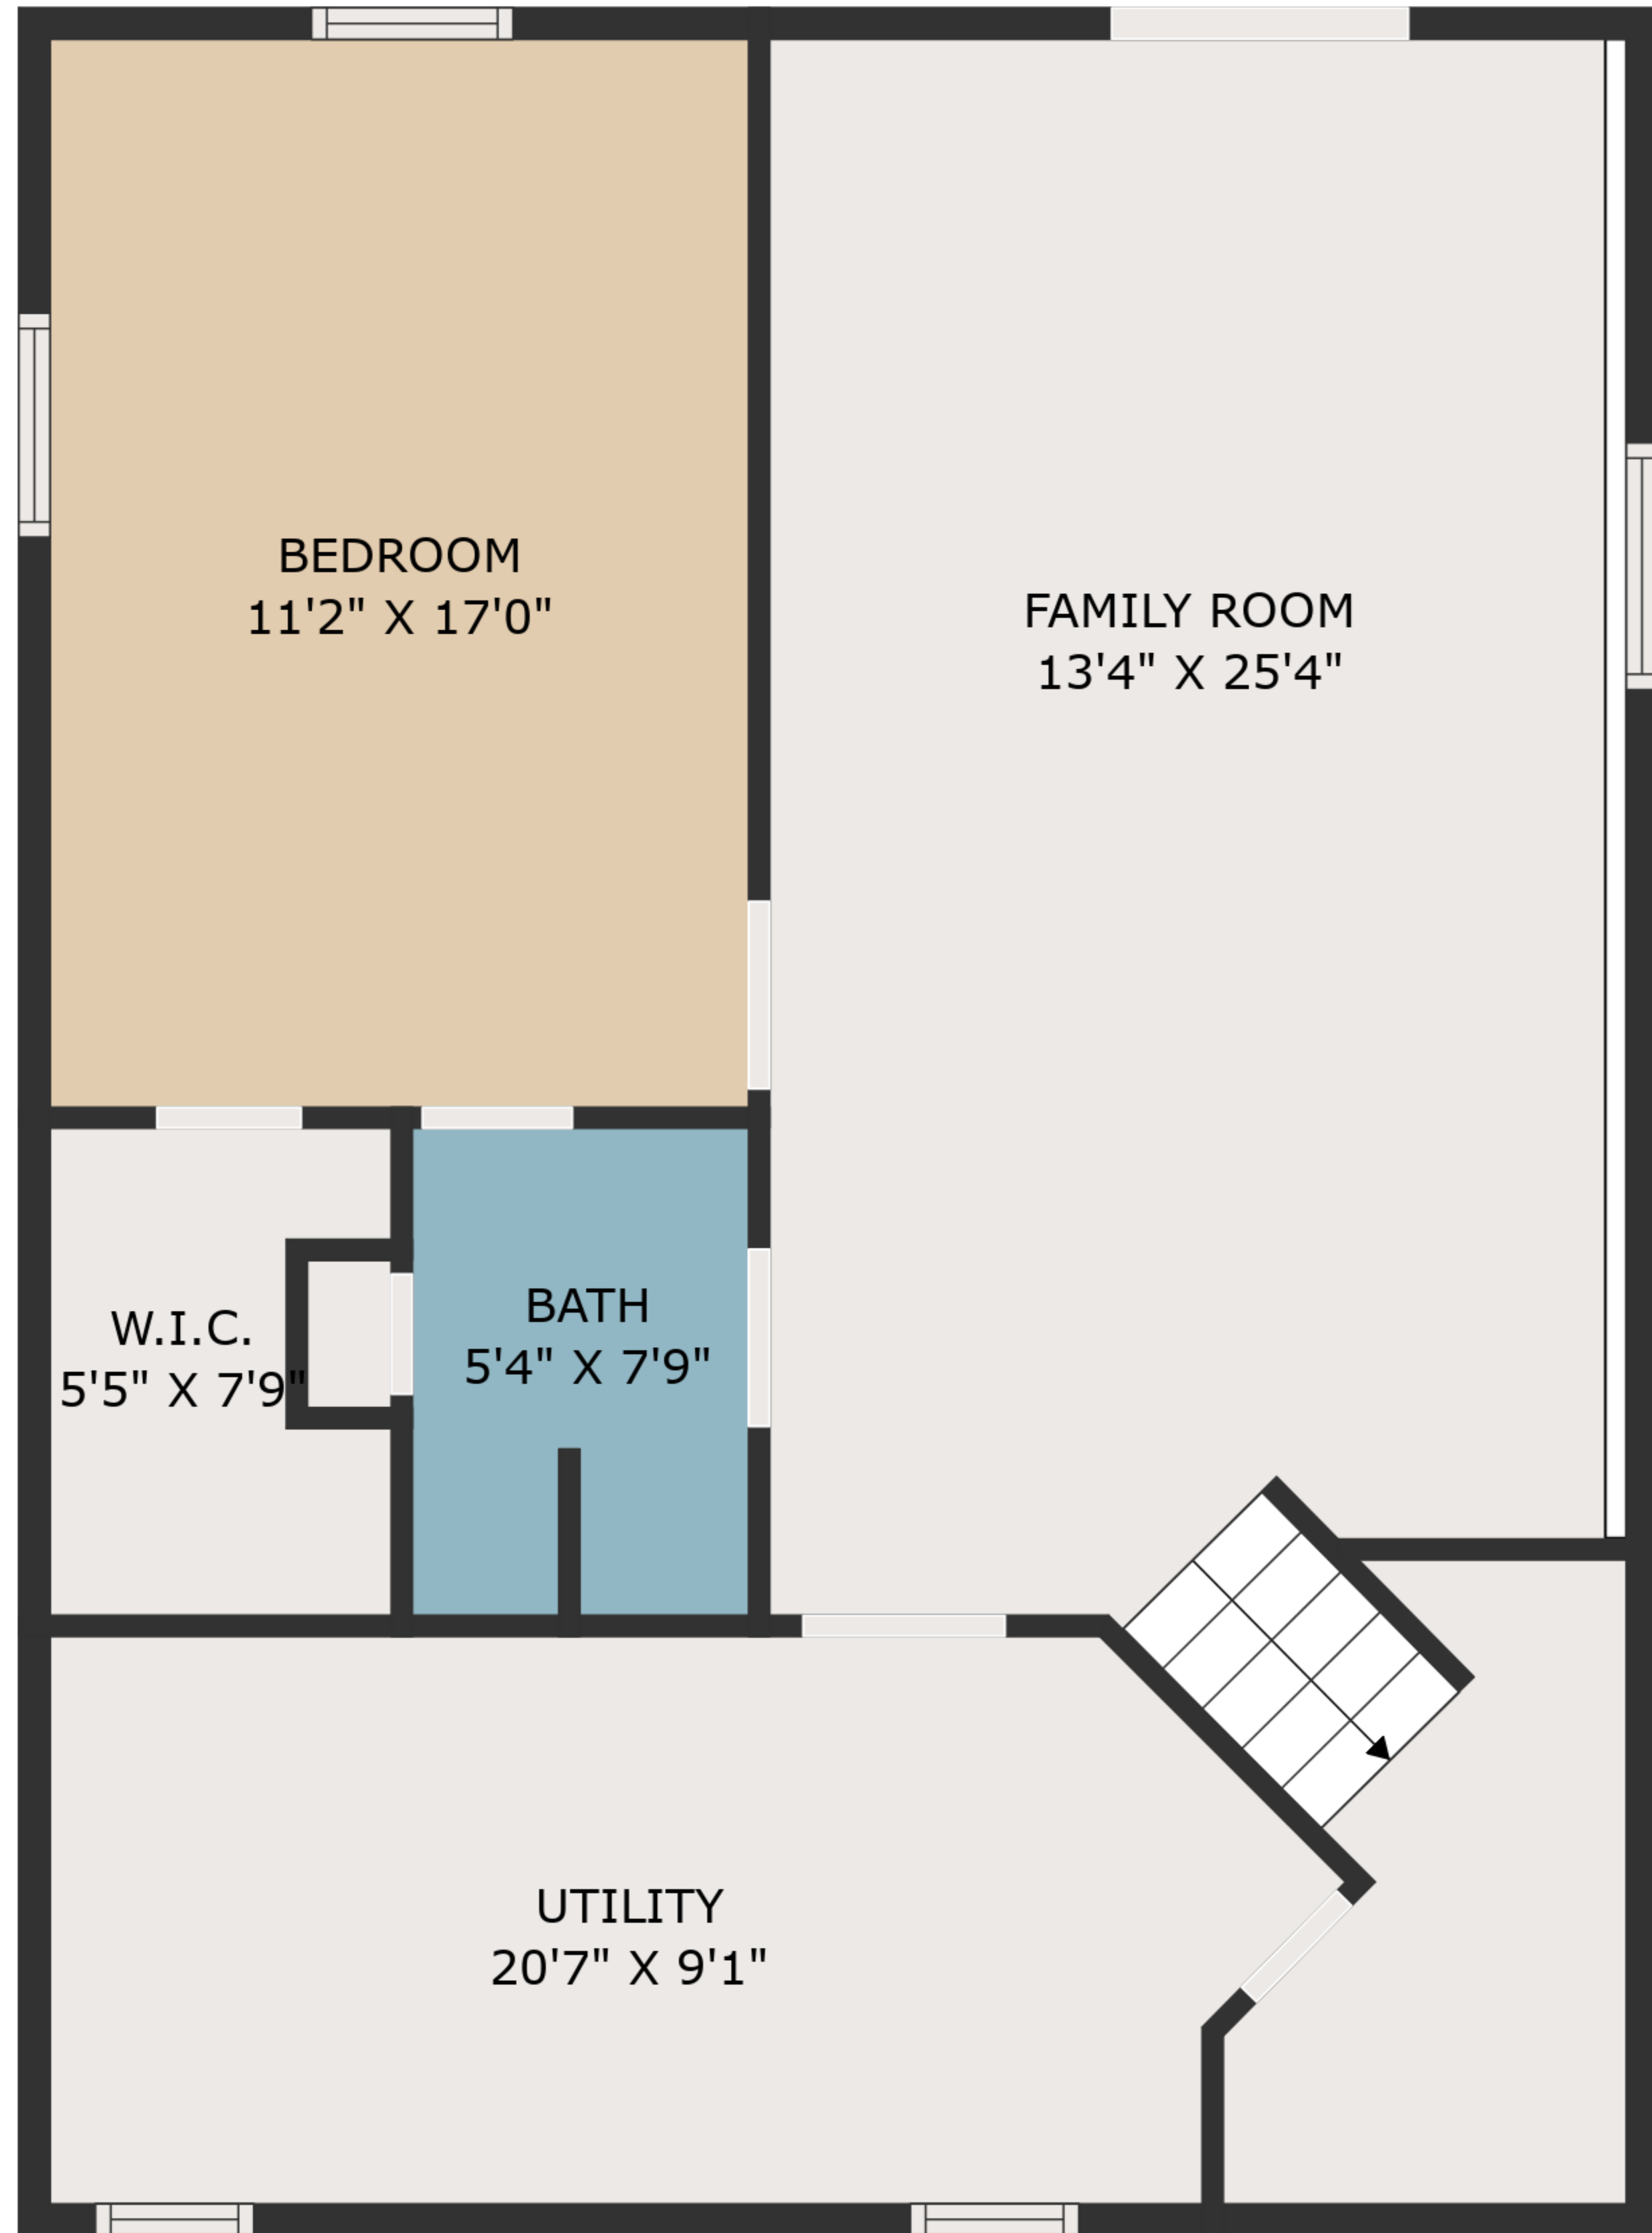

TOTAL: 1775 sq. ft
BELOW GROUND: 868 sq. ft, FLOOR 2: 907 sq. ft
EXCLUDED AREAS: GARAGE: 442 sq. ft, FIREPLACE: 18 sq. ft

MEASUREMENTS ARE DEEMED HIGHLY RELIABLE BUT NOT GUARANTEED.

TOTAL: 1775 sq. ft

BELOW GROUND: 868 sq. ft, FLOOR 2: 907 sq. ft
 EXCLUDED AREAS: GARAGE: 442 sq. ft, FIREPLACE: 18 sq. ft

MEASUREMENTS ARE DEEMED HIGHLY RELIABLE BUT NOT GUARANTEED.

FLOOR 1

FLOOR 2

TOTAL: 1775 sq. ft
 BELOW GROUND: 868 sq. ft, FLOOR 2: 907 sq. ft
 EXCLUDED AREAS: GARAGE: 442 sq. ft, FIREPLACE: 18 sq. ft

MEASUREMENTS ARE DEEMED HIGHLY RELIABLE BUT NOT GUARANTEED.