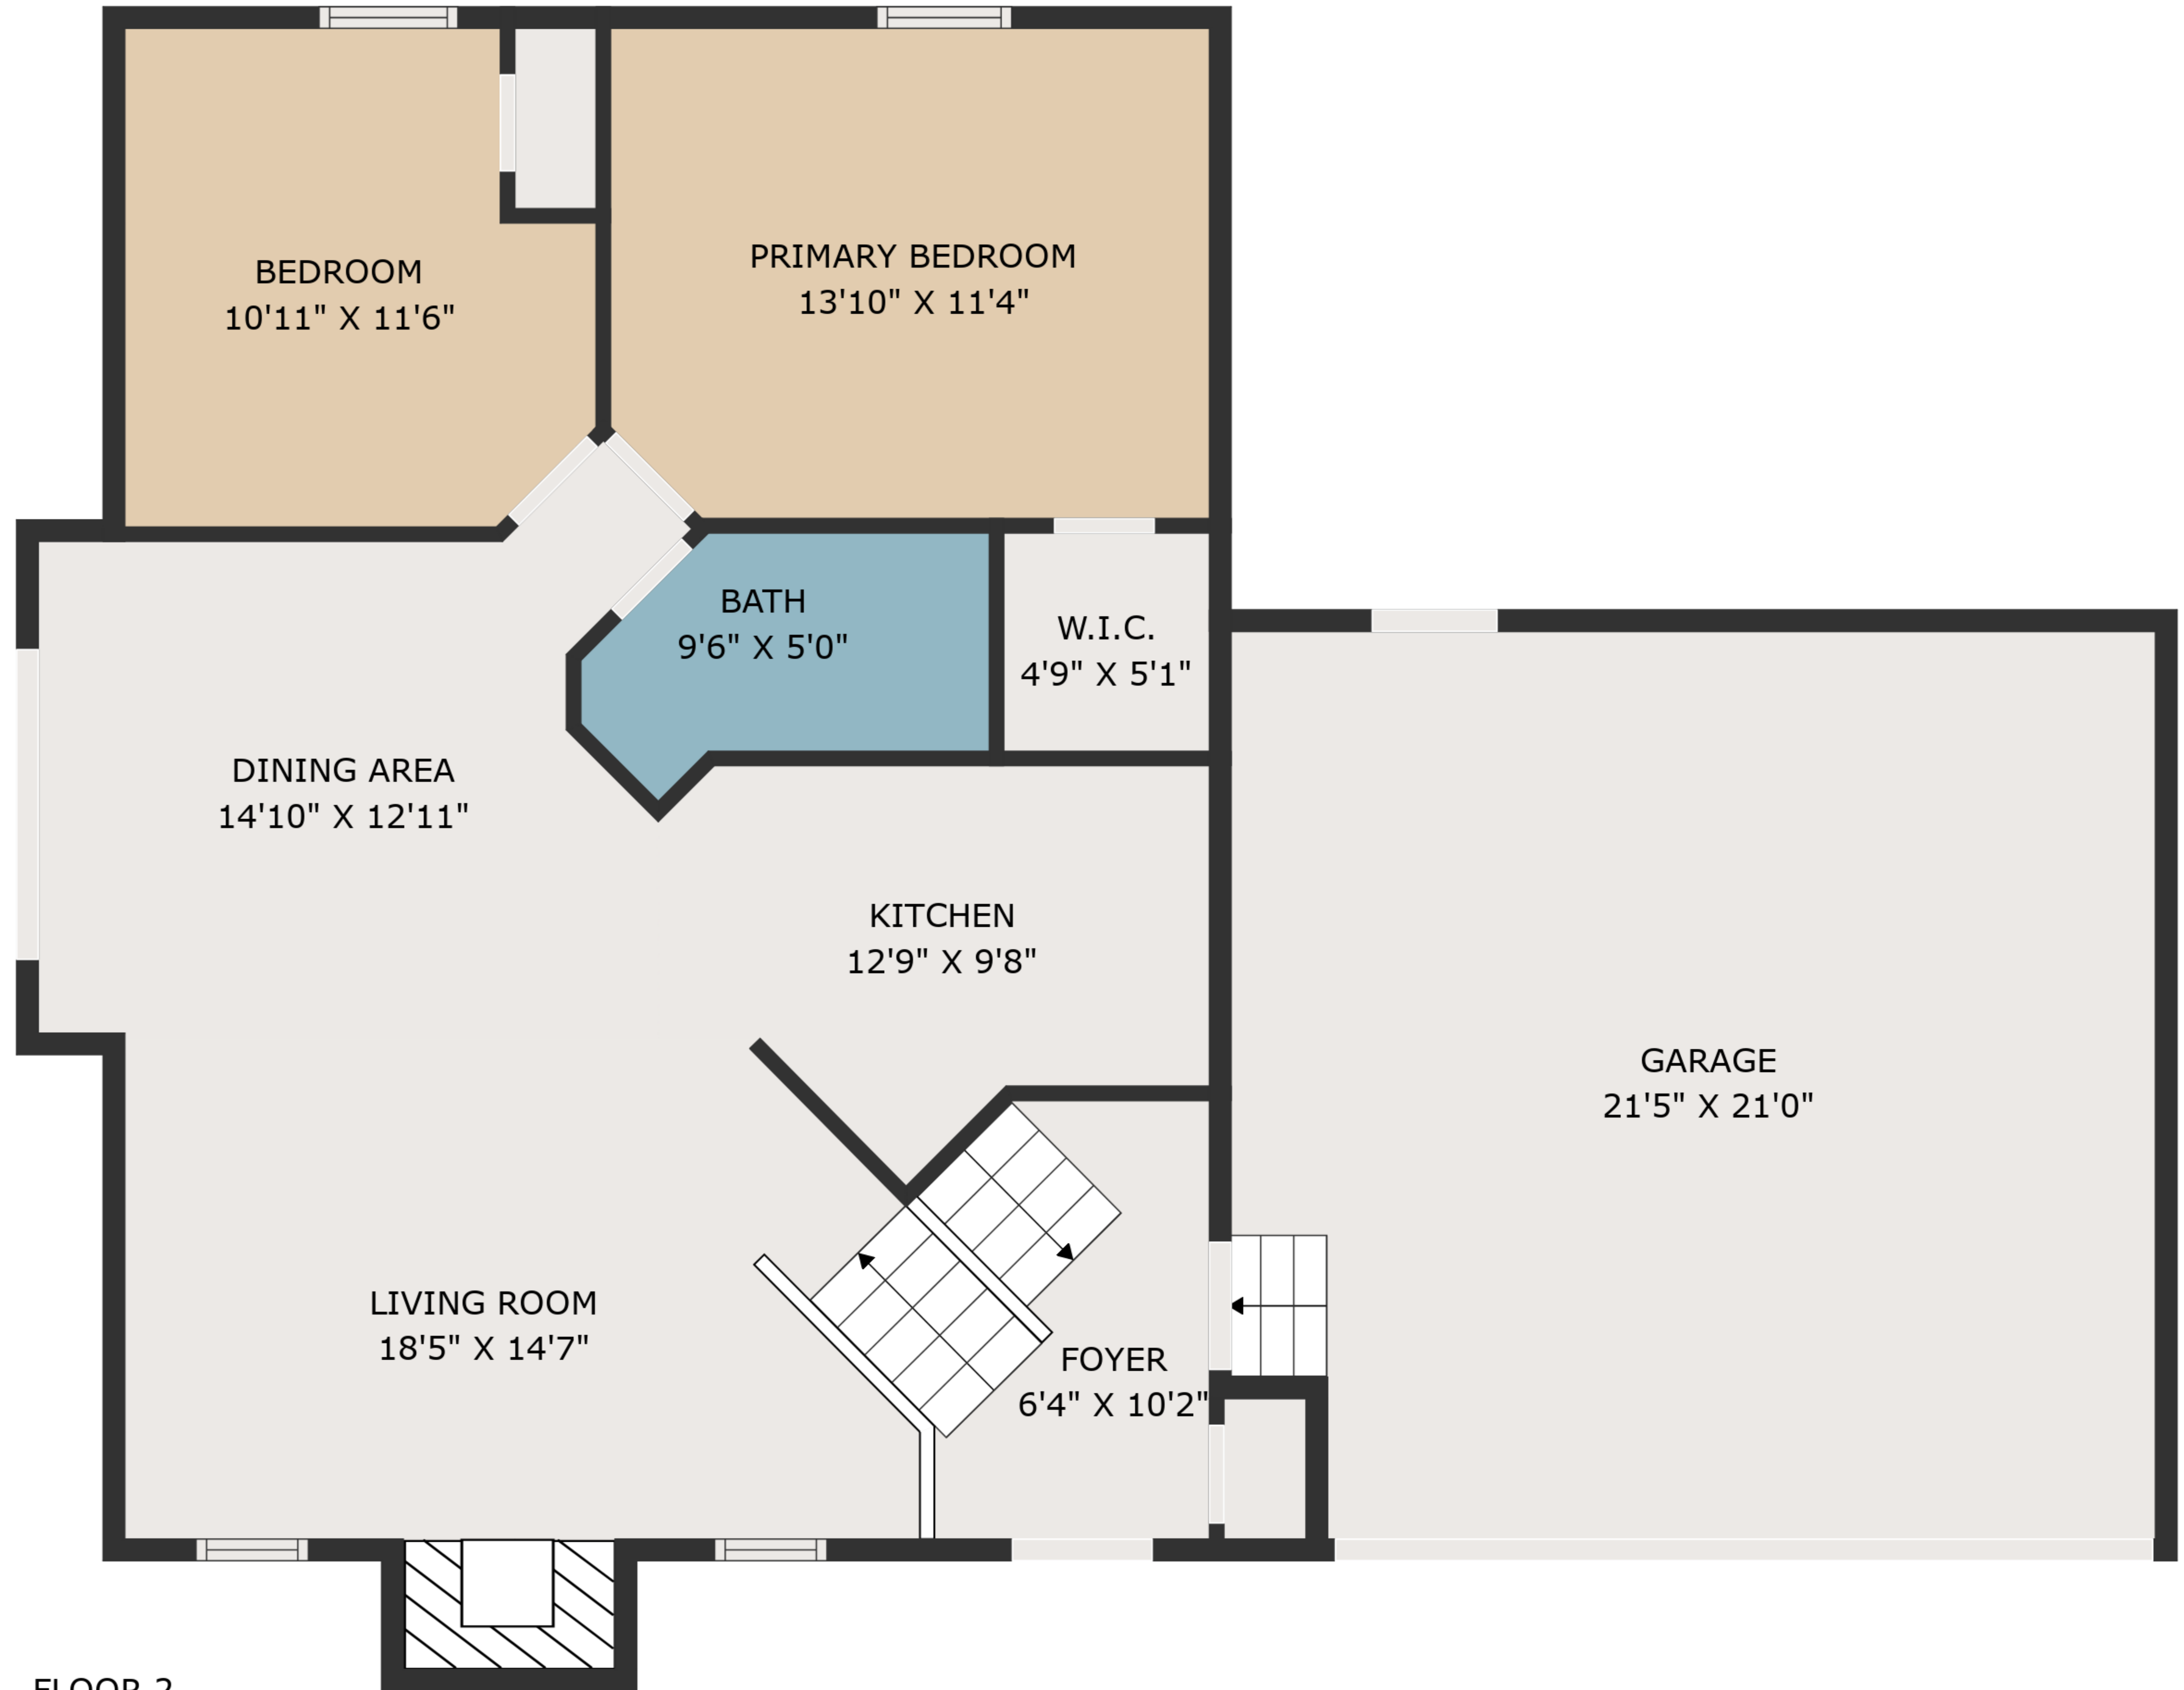

TOTAL: 1775 sq. ft
BELOW GROUND: 868 sq. ft, FLOOR 2: 907 sq. ft
EXCLUDED AREAS: GARAGE: 442 sq. ft, FIREPLACE: 18 sq. ft

MEASUREMENTS ARE DEEMED HIGHLY RELIABLE BUT NOT GUARANTEED.

TOTAL: 1775 sq. ft

BELOW GROUND: 868 sq. ft, FLOOR 2: 907 sq. ft
 EXCLUDED AREAS: GARAGE: 442 sq. ft, FIREPLACE: 18 sq. ft

MEASUREMENTS ARE DEEMED HIGHLY RELIABLE BUT NOT GUARANTEED.

FLOOR 1

FLOOR 2

TOTAL: 1775 sq. ft
 BELOW GROUND: 868 sq. ft, FLOOR 2: 907 sq. ft
 EXCLUDED AREAS: GARAGE: 442 sq. ft, FIREPLACE: 18 sq. ft

MEASUREMENTS ARE DEEMED HIGHLY RELIABLE BUT NOT GUARANTEED.