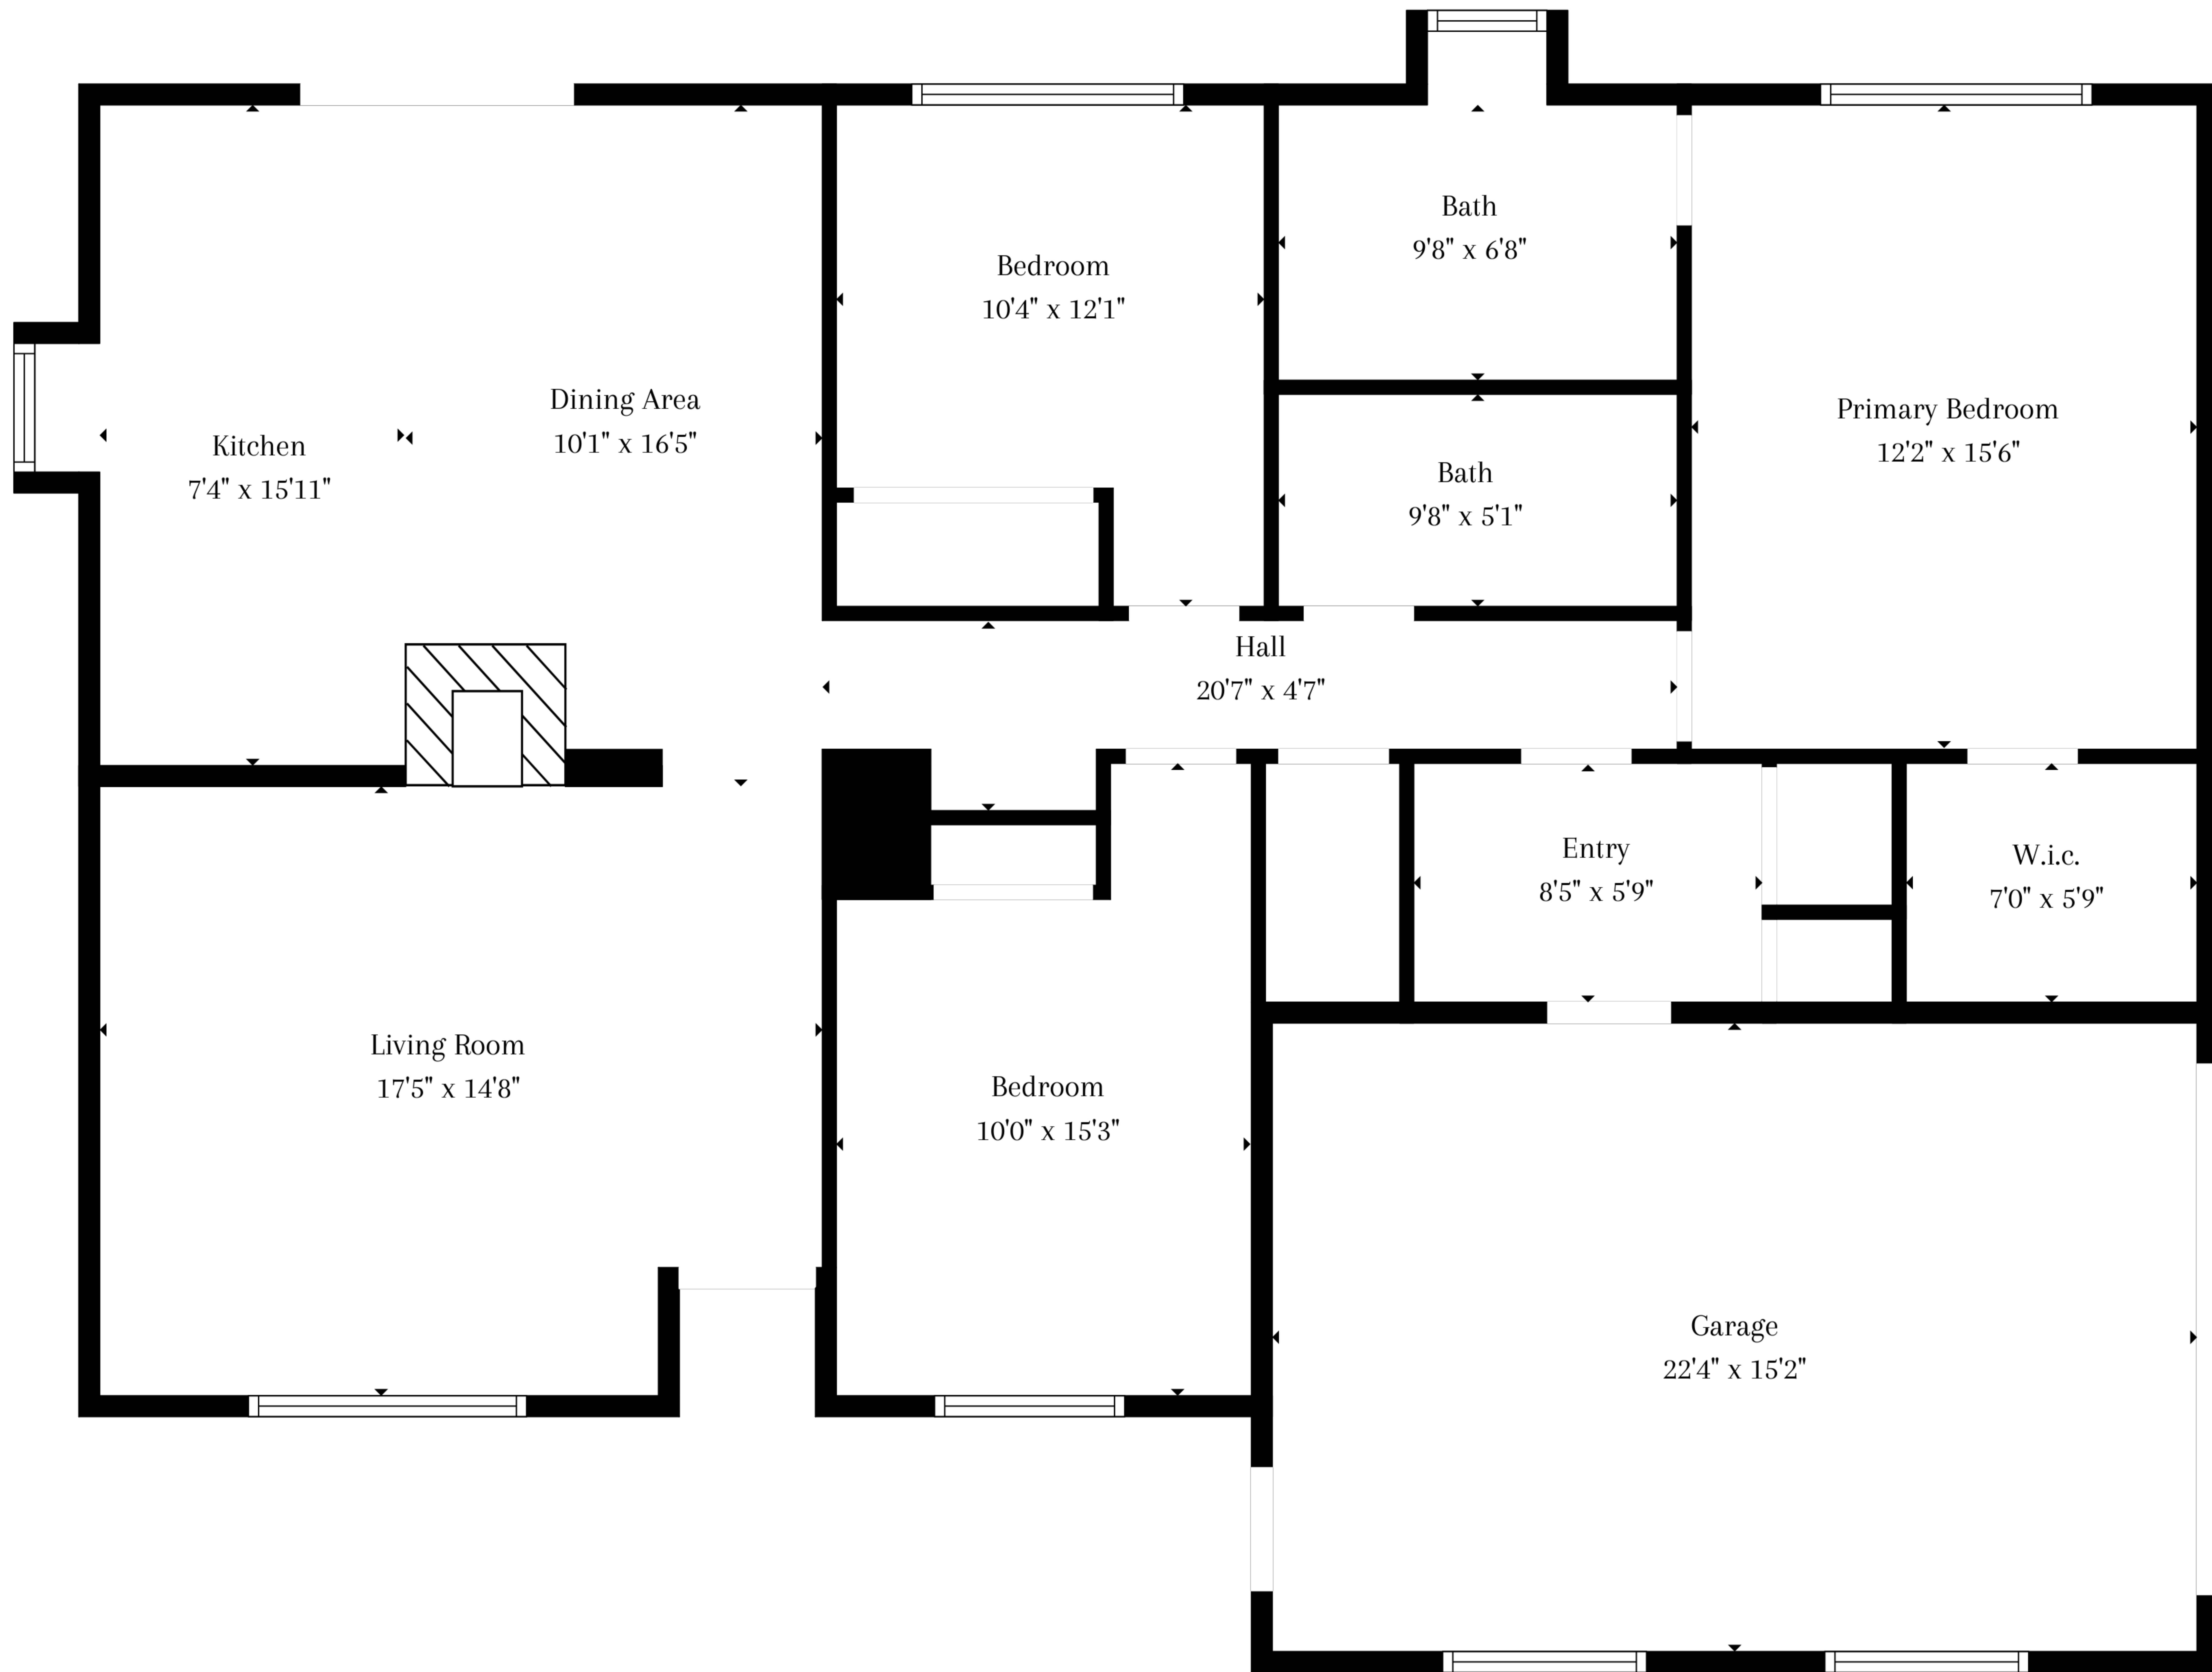

TOTAL: 1347 sq. ft
FLOOR 1: 1347 sq. ft
EXCLUDED AREAS: GARAGE: 338 sq. ft, BAY WINDOW: 13 sq. ft

TOTAL: 1347 sq. ft
 FLOOR 1: 1347 sq. ft
 EXCLUDED AREAS: GARAGE: 338 sq. ft, BAY WINDOW: 13 sq. ft