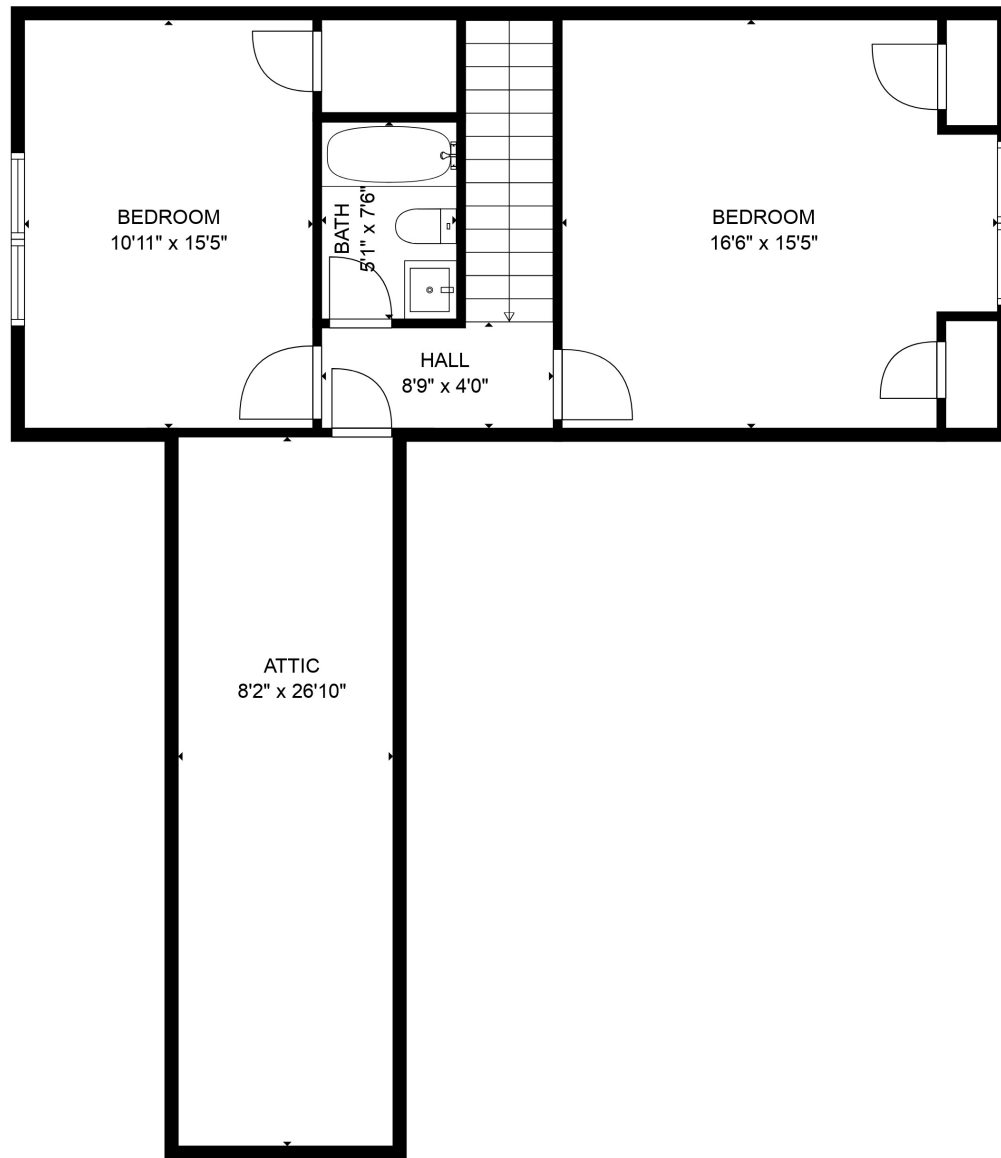

FLOOR 1

FLOOR 2

GROSS INTERNAL AREA  
 FLOOR 1: 1566 sq. ft, FLOOR 2: 790 sq. ft  
 EXCLUDED AREAS: , GARAGE: 497 sq. ft  
 TOTAL: 2355 sq. ft  
 SIZES AND DIMENSIONS ARE APPROXIMATE, ACTUAL MAY VARY.

GROSS INTERNAL AREA  
FLOOR 1: 1566 sq. ft, FLOOR 2: 790 sq. ft  
EXCLUDED AREAS: , GARAGE: 497 sq. ft  
TOTAL: 2355 sq. ft  
SIZES AND DIMENSIONS ARE APPROXIMATE, ACTUAL MAY VARY.

GROSS INTERNAL AREA  
 FLOOR 1: 1566 sq. ft, FLOOR 2: 790 sq. ft  
 EXCLUDED AREAS: , GARAGE: 497 sq. ft  
 TOTAL: 2355 sq. ft  
 SIZES AND DIMENSIONS ARE APPROXIMATE, ACTUAL MAY VARY.