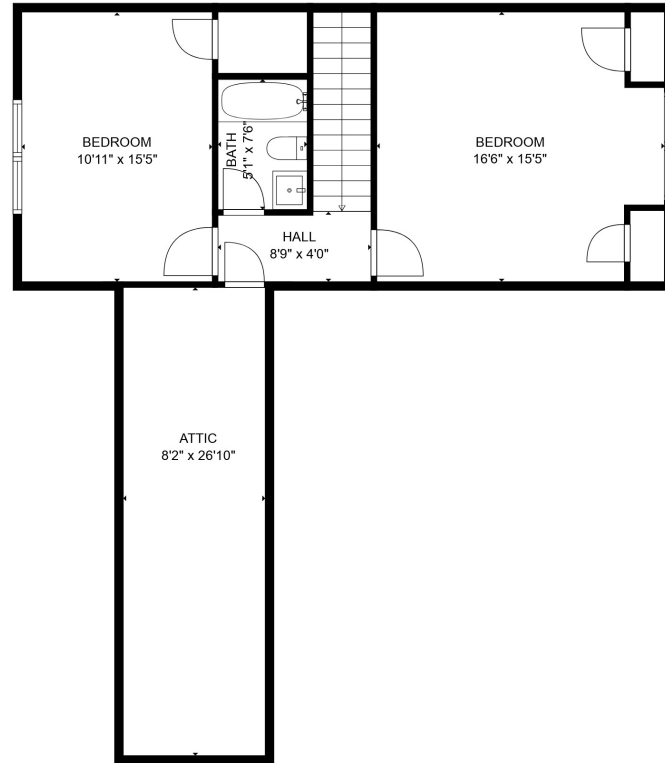

FLOOR 1

FLOOR 2

GROSS INTERNAL AREA  
 FLOOR 1: 1566 sq. ft, FLOOR 2: 790 sq. ft  
 EXCLUDED AREAS: , GARAGE: 497 sq. ft  
 TOTAL: 2355 sq. ft  
 SIZES AND DIMENSIONS ARE APPROXIMATE, ACTUAL MAY VARY.

GROSS INTERNAL AREA  
FLOOR 1: 1566 sq. ft, FLOOR 2: 790 sq. ft  
EXCLUDED AREAS: , GARAGE: 497 sq. ft  
TOTAL: 2355 sq. ft  
SIZES AND DIMENSIONS ARE APPROXIMATE, ACTUAL MAY VARY.

GROSS INTERNAL AREA  
 FLOOR 1: 1566 sq. ft, FLOOR 2: 790 sq. ft  
 EXCLUDED AREAS: , GARAGE: 497 sq. ft  
 TOTAL: 2355 sq. ft  
 SIZES AND DIMENSIONS ARE APPROXIMATE, ACTUAL MAY VARY.