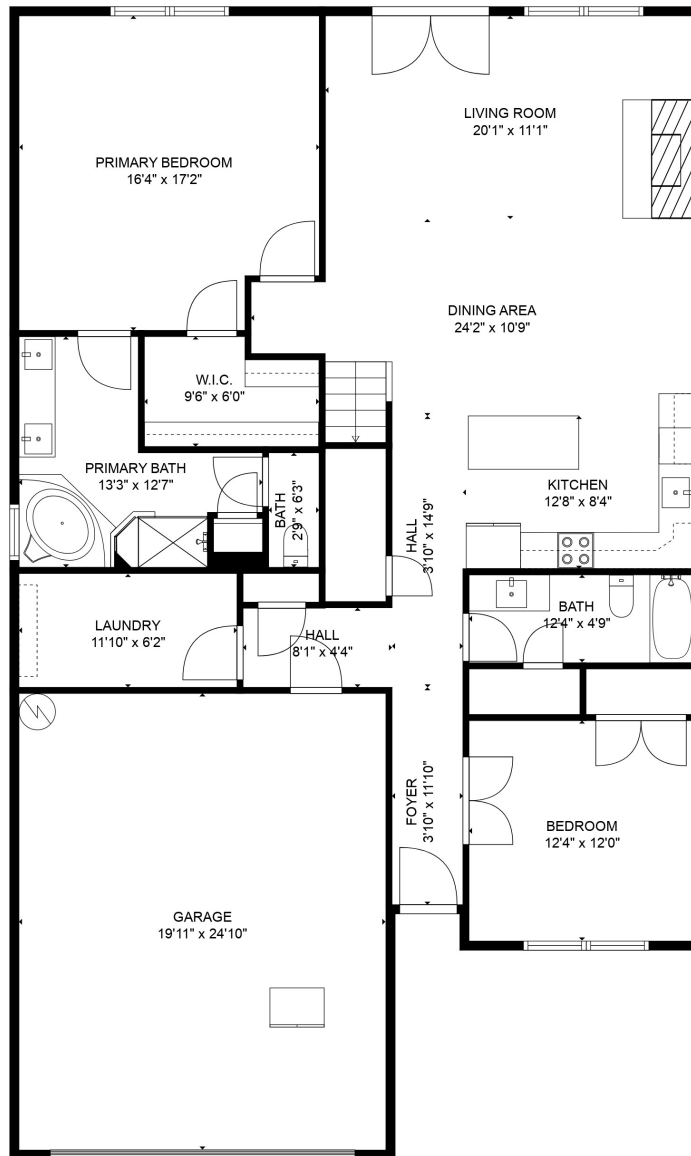

FLOOR 1

FLOOR 2

GROSS INTERNAL AREA  
 FLOOR 1: 1566 sq. ft, FLOOR 2: 790 sq. ft  
 EXCLUDED AREAS: , GARAGE: 497 sq. ft  
 TOTAL: 2355 sq. ft  
 SIZES AND DIMENSIONS ARE APPROXIMATE, ACTUAL MAY VARY.

GROSS INTERNAL AREA  
FLOOR 1: 1566 sq. ft, FLOOR 2: 790 sq. ft  
EXCLUDED AREAS: , GARAGE: 497 sq. ft  
TOTAL: 2355 sq. ft  
SIZES AND DIMENSIONS ARE APPROXIMATE, ACTUAL MAY VARY.

GROSS INTERNAL AREA  
 FLOOR 1: 1566 sq. ft, FLOOR 2: 790 sq. ft  
 EXCLUDED AREAS: , GARAGE: 497 sq. ft  
 TOTAL: 2355 sq. ft  
 SIZES AND DIMENSIONS ARE APPROXIMATE, ACTUAL MAY VARY.