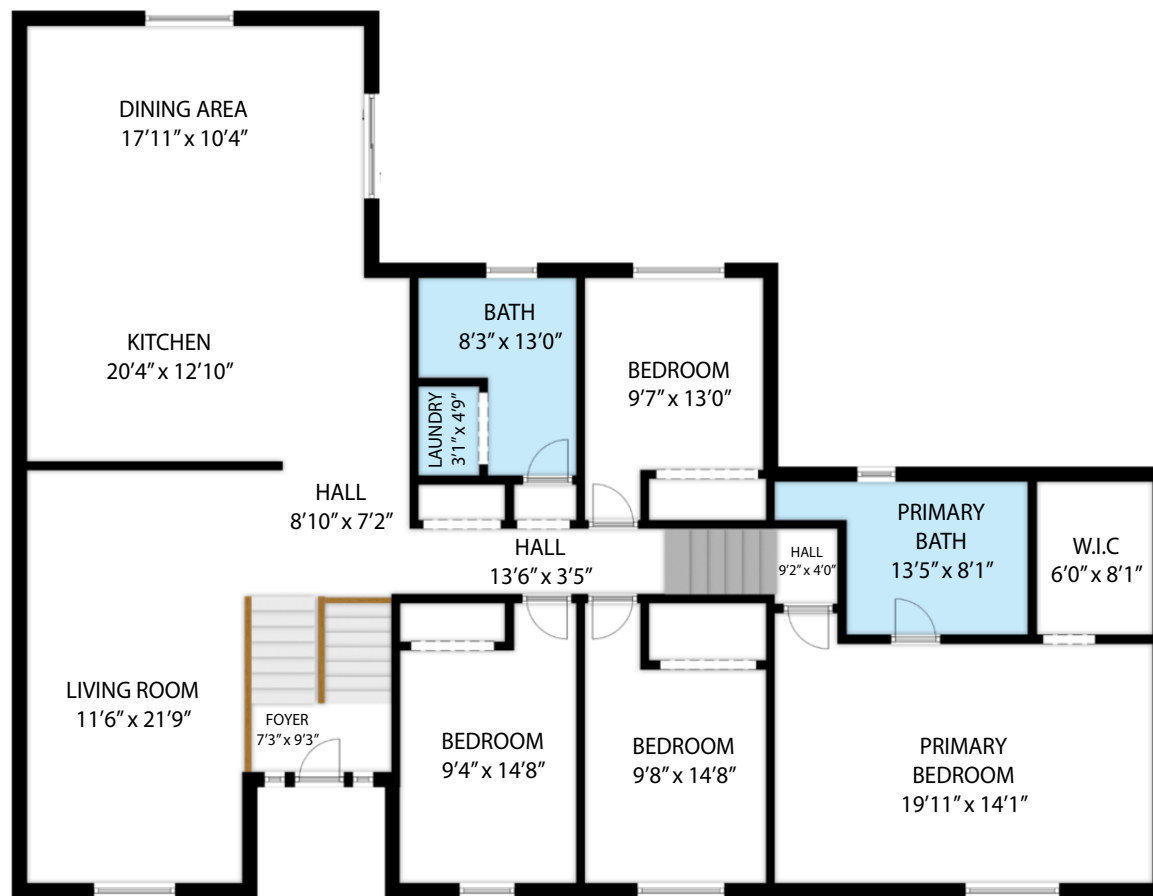

LOWER LEVEL
1,465 SQ.FT

MAIN LEVEL
1,977 SQ.FT

7826 Spring Blossom Drive, Niagara Falls L2H 3M2
TOTAL APPROX. FLOOR AREA 3,442 SQ.FT

Floor plans and measurements provided are approximate and may not be 100% accurate. Floor plans are for advertising usage only and are not suitable for architecture or construction. We provide cost-effective services for property owners, managers, facility managers, real estate professionals, architects, space planners and interior designers, or any company which would like to verify their lease space size. Clients are responsible for verification and home values should not be set solely based on the floor plans