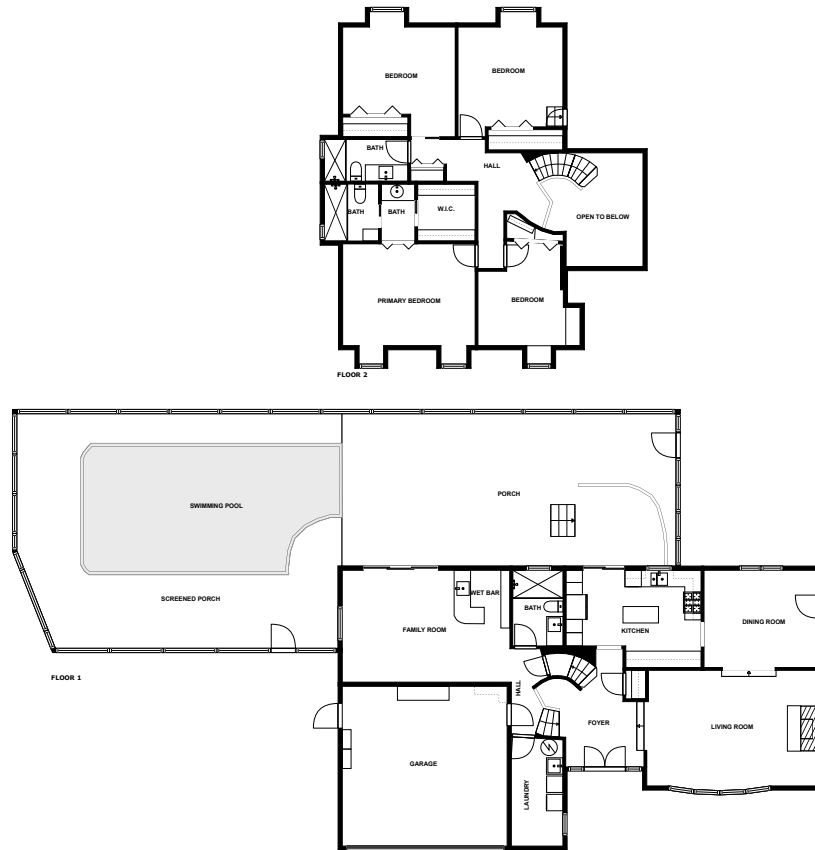

## Highlights

**1 Kitchen**

**2 Living room**

**4 Bedroom**

**4 Bath**

**29 Doors**

**50 Windows**

# Floor plan

SIZES AND DIMENSIONS ARE APPROXIMATE, ACTUAL MAY VARY.

## Appendix 1: Data sheet

Dining - 1	Kitchen - 1	Bath - 4
Utility - 1	Utility - Laundry - 1	Garage - 1
Outdoor - 2	Outdoor - Porch - 2	Outdoor - Porch - Screen - 1
SwimmingPool - 1	Bar - 1	Bar - Wet - 1
LivingRoom - 2	LivingRoom - Family - 1	Hall - 2
Entry - 1	Entry - Foyer - 1	Bedroom - 4
Bedroom - Master - 1	Closet - 1	Closet - WalkIn - 1
OpenToBelow - 1		