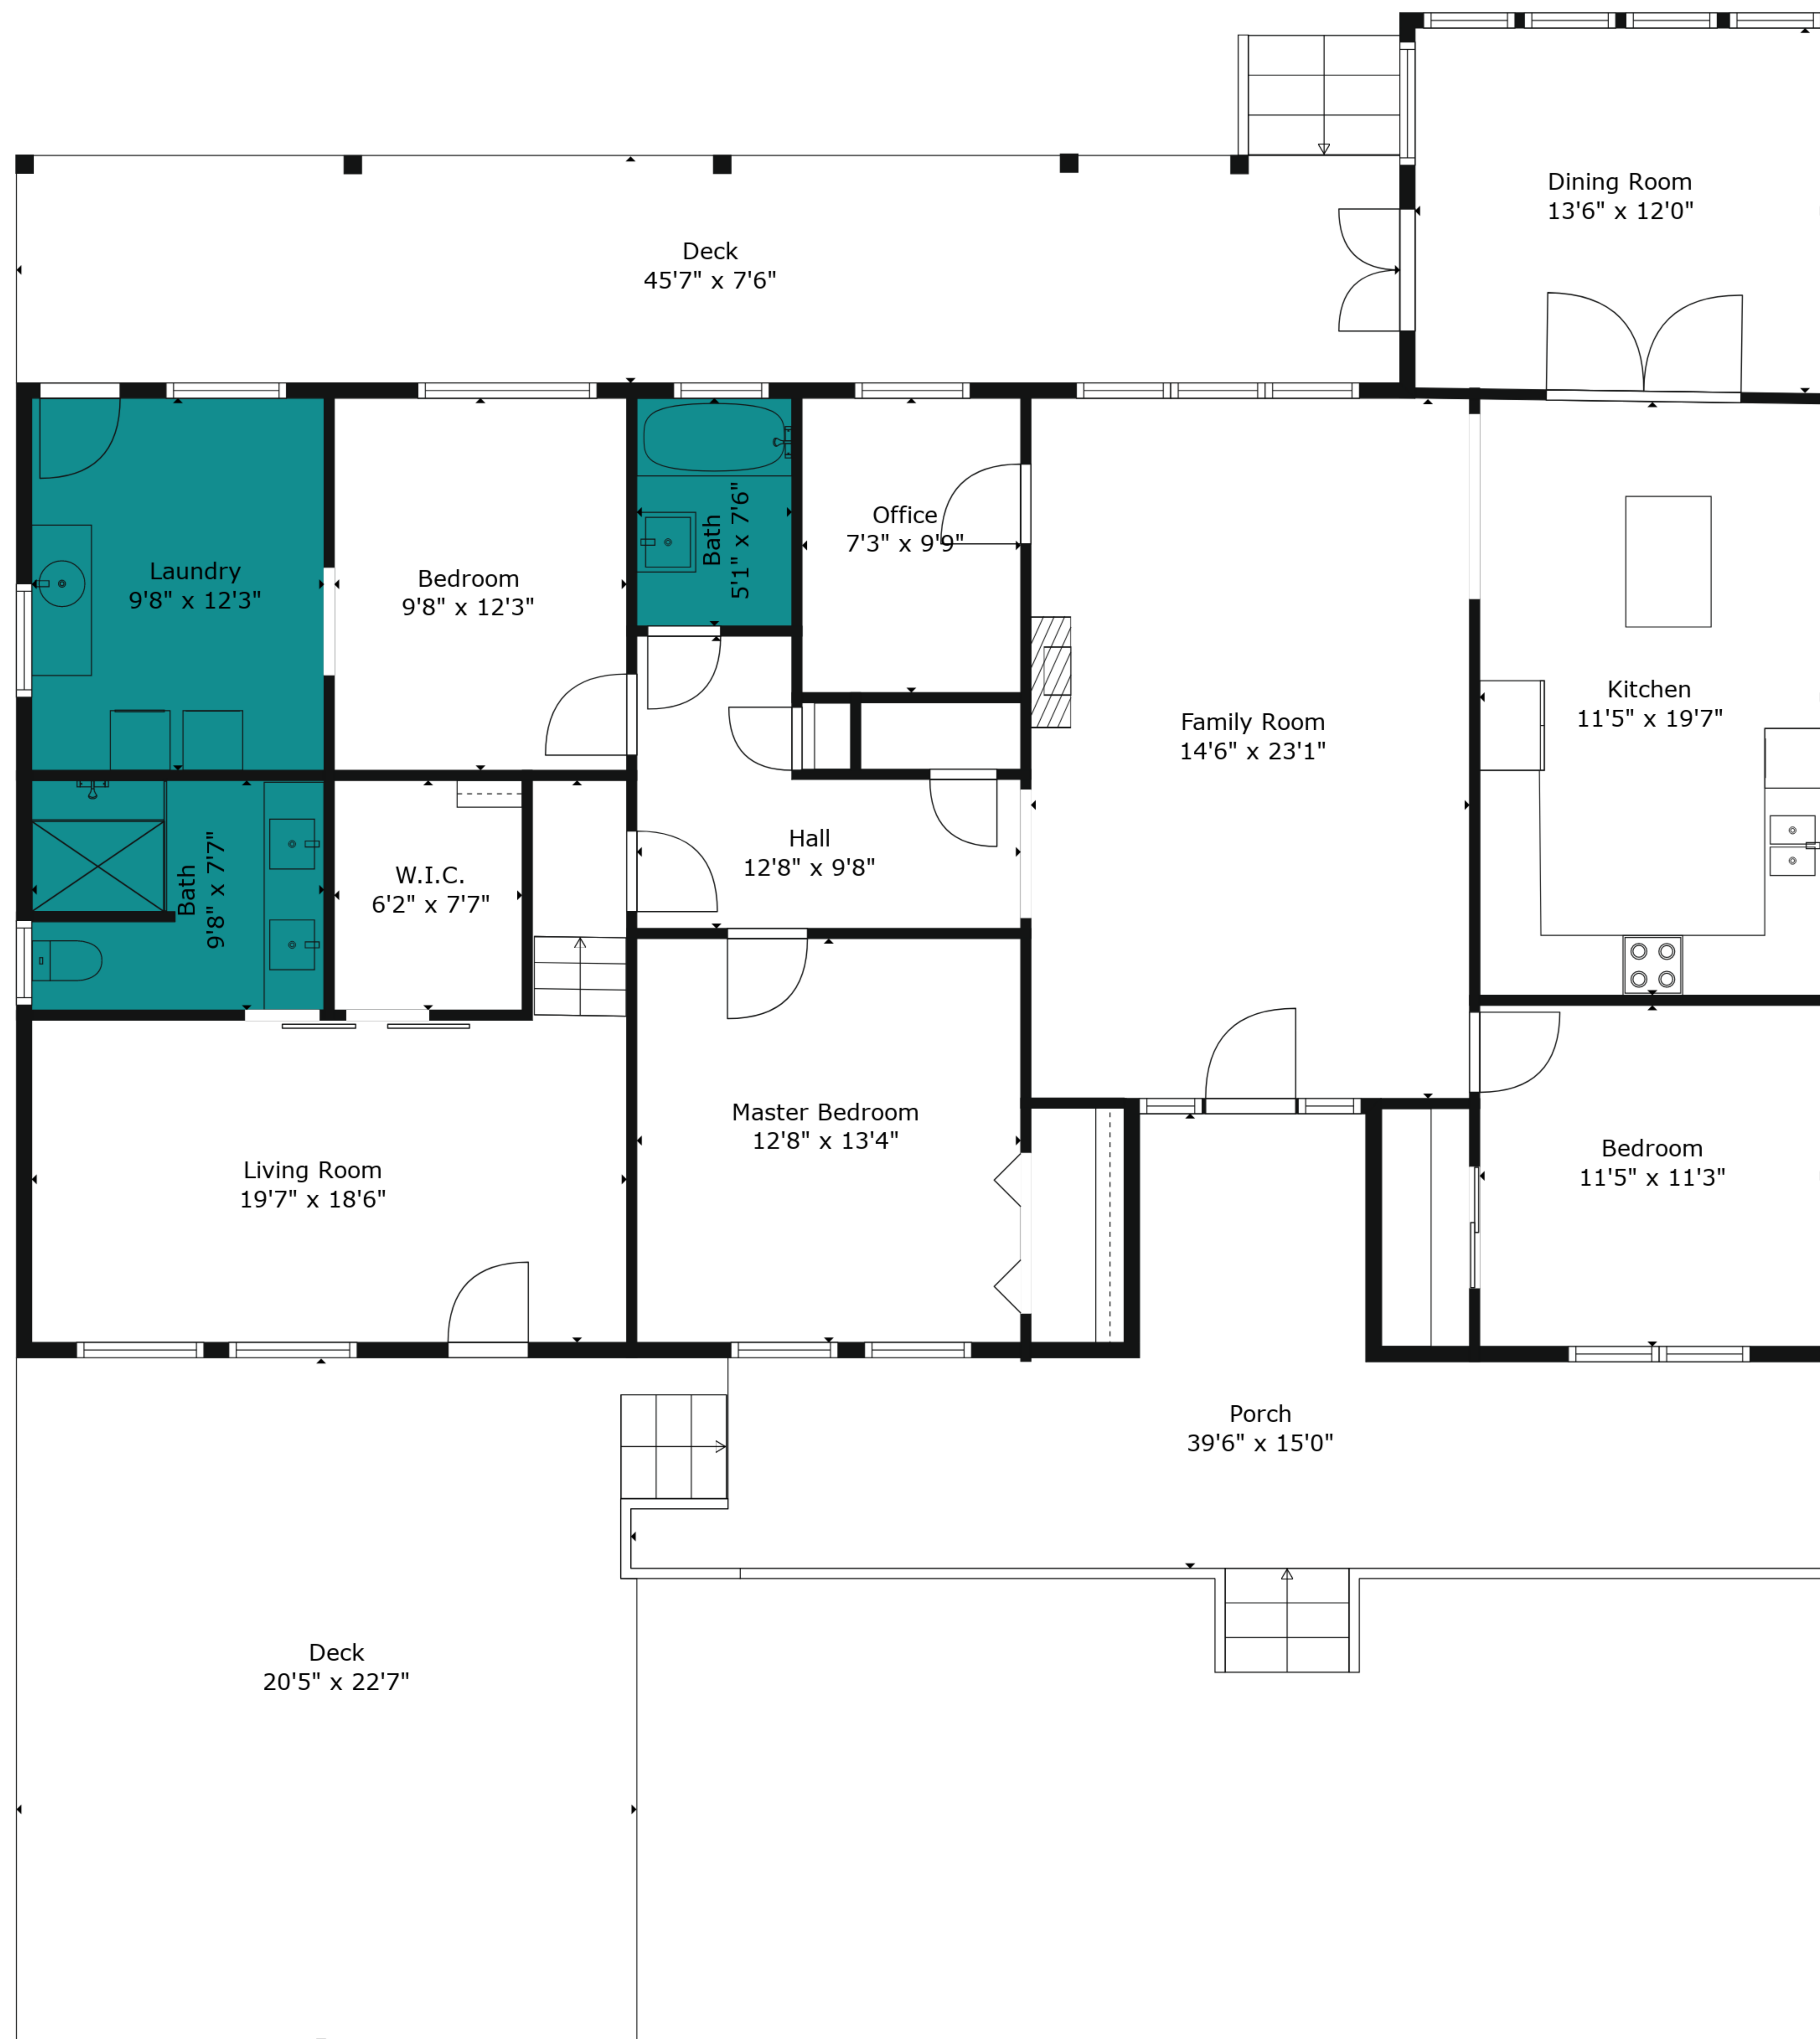

TOTAL: 1929 sq. ft

FLOOR 1: 1929 sq. ft

EXCLUDED AREAS: DECK: 817 sq. ft, PORCH: 317 sq. ft

Floor Plan Created By Cubicasa App. Measurements Deemed Highly Reliable But Not Guaranteed.

TOTAL: 1929 sq. ft
 FLOOR 1: 1929 sq. ft
 EXCLUDED AREAS: DECK: 817 sq. ft, PORCH: 317 sq. ft

Floor Plan Created By Cubicasa App. Measurements Deemed Highly Reliable But Not Guaranteed.