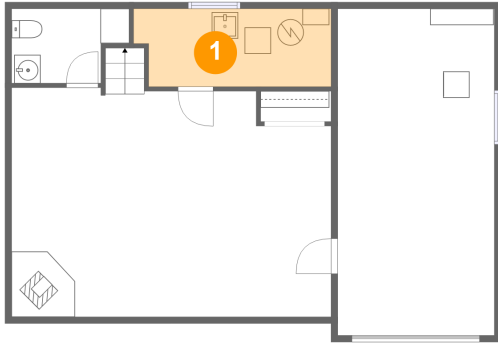

1601 Moynelle Dr, Pittsburgh, PA, US

1 Floor 1 - Electrical Room

Dimensions: 15'1" x 5'11"
Area: 86 sq. ft
Counted as living area: No

Heated: No
Finished: No
Enclosed: Yes
Contiguous: Yes
Permitted: Yes
Wet space: No
Addition: No
Conversion: No