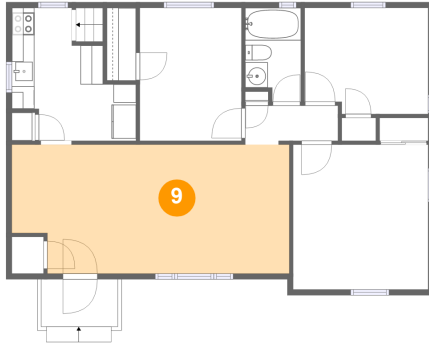

1601 Moynelle Dr, Pittsburgh, PA, US

9 Floor 3 - Living Room

Dimensions: 24'6" x 11'5"
Area: 268 sq. ft
Counted as living area: Yes

Heated: Yes
Finished: Yes
Enclosed: Yes
Contiguous: Yes
Permitted: Yes
Wet space: No
Addition: No
Conversion: No