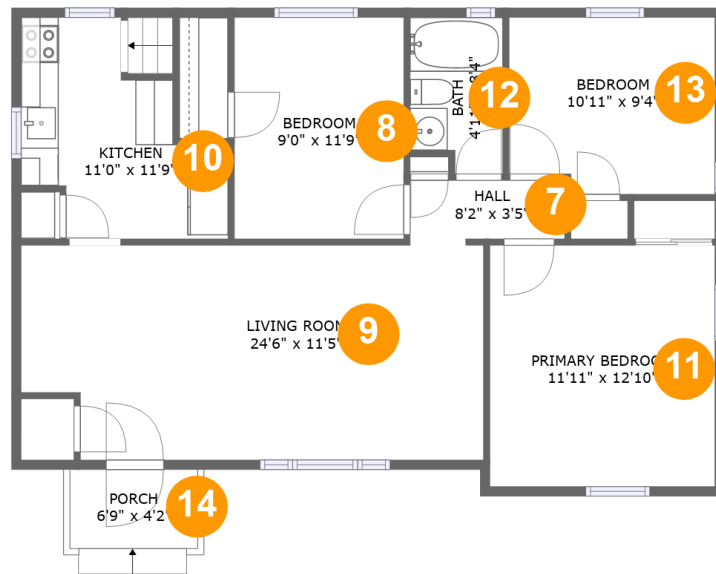

**1601 Moynelle Dr, Pittsburgh, PA, US****Room dimensions**

Floor 1

Total sqft: 943 Living area: 524

#		Dimensions	sqft	Counted as living area
1	Electrical Room	15'1" x 5'11"	86 sq. ft	No
2	Recreation Room	24'4" x 17'2"	415 sq. ft	Yes
3	Garage	11'11" x 24'10"	297 sq. ft	No
4	WC	9'0" x 5'7"	44 sq. ft	Yes

## Room dimensions

Floor 2

Total sqft: 345

Living area: 0

#		Dimensions	sqft	Counted as living area
5	Patio	18'6" x 15'11"	295 sq. ft	No
6	Hall	3'0" x 3'0"	35 sq. ft	No

**1601 Moynelle Dr, Pittsburgh, PA, US****Room dimensions**

Floor 3

Total sqft: 971

Living area: 943

#		Dimensions	sqft	Counted as living area
7	Hall	8'2" x 3'5"	26 sq. ft	Yes
8	Bedroom	9'0" x 11'9"	105 sq. ft	Yes
9	Living Room	24'6" x 11'5"	268 sq. ft	Yes
10	Kitchen	11'0" x 11'9"	93 sq. ft	Yes
11	Primary Bedroom	11'11" x 12'10"	153 sq. ft	Yes
12	Bath	4'11" x 8'4"	38 sq. ft	Yes
13	Bedroom	10'11" x 9'4"	99 sq. ft	Yes
14	Porch	6'9" x 4'2"	28 sq. ft	No

## 14 Floor 3 - Porch

Dimensions: 6'9" x 4'2"  
Area: 28 sq. ft  
Counted as living area: No

Heated: No  
Finished: Yes  
Enclosed: No  
Contiguous: Yes  
Permitted: Yes  
Wet space: No  
Addition: No  
Conversion: No