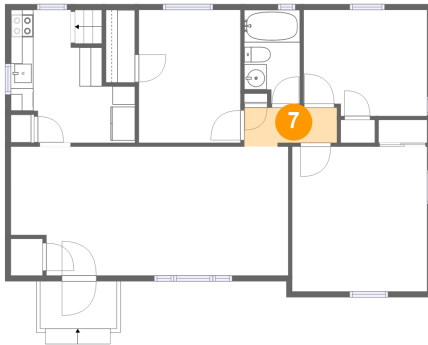

6 Floor 2 - Hall

Dimensions: 3'0" x 3'0"
Area: 35 sq. ft
Counted as living area: No

Heated: Yes
Finished: Yes
Enclosed: Yes
Contiguous: No
Permitted: Yes
Wet space: No
Addition: No
Conversion: No

7 Floor 3 - Hall

Dimensions: 8'2" x 3'5"
Area: 26 sq. ft
Counted as living area: Yes

Heated: Yes
Finished: Yes
Enclosed: Yes
Contiguous: Yes
Permitted: Yes
Wet space: No
Addition: No
Conversion: No