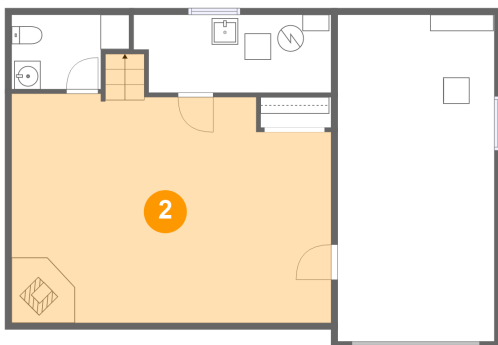

2 Floor 1 - Recreation Room

Dimensions: 24'4" x 17'2"
Area: 415 sq. ft
Counted as living area: Yes

Heated: Yes
Finished: Yes
Enclosed: Yes
Contiguous: Yes
Permitted: Yes
Wet space: No
Addition: No
Conversion: No