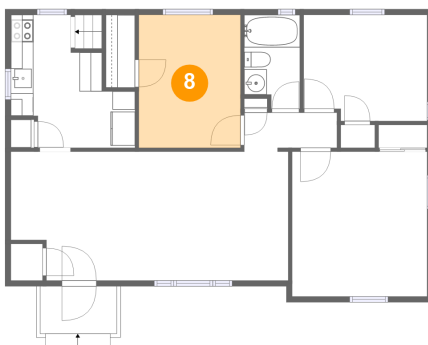

8 Floor 3 - Bedroom

Dimensions: 9'0" x 11'9"
Area: 105 sq. ft
Counted as living area: Yes

Heated: Yes
Finished: Yes
Enclosed: Yes
Contiguous: Yes
Permitted: Yes
Wet space: No
Addition: No
Conversion: No