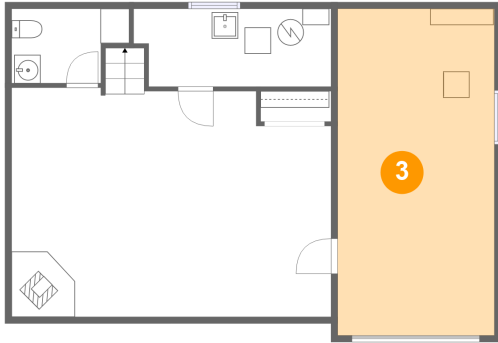

1601 Moynelle Dr, Pittsburgh, PA, US

3 Floor 1 - Garage

Dimensions: 11'11" x 24'10"
Area: 297 sq. ft
Counted as living area: No

Heated: No
Finished: Yes
Enclosed: Yes
Contiguous: Yes
Permitted: Yes
Wet space: No
Addition: No
Conversion: No