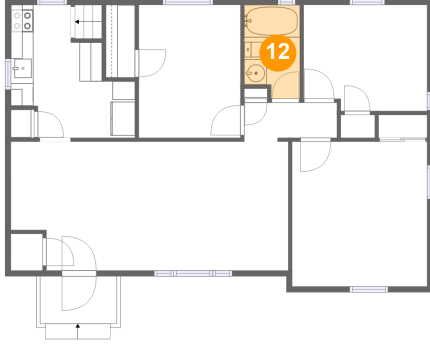

1601 Moynelle Dr, Pittsburgh, PA, US

12 Floor 3 - Bath

Dimensions: 4'11" x 8'4"
Area: 38 sq. ft
Counted as living area: Yes

Heated: Yes
Finished: Yes
Enclosed: Yes
Contiguous: Yes
Permitted: Yes
Wet space: Yes
Addition: No
Conversion: No