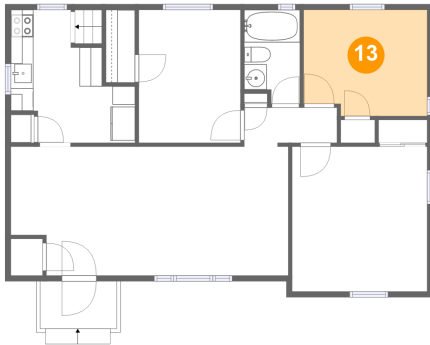

## 13 Floor 3 - Bedroom

Dimensions: 10'11" x 9'4"  
Area: 99 sq. ft  
Counted as living area: Yes

Heated: Yes  
Finished: Yes  
Enclosed: Yes  
Contiguous: Yes  
Permitted: Yes  
Wet space: No  
Addition: No  
Conversion: No