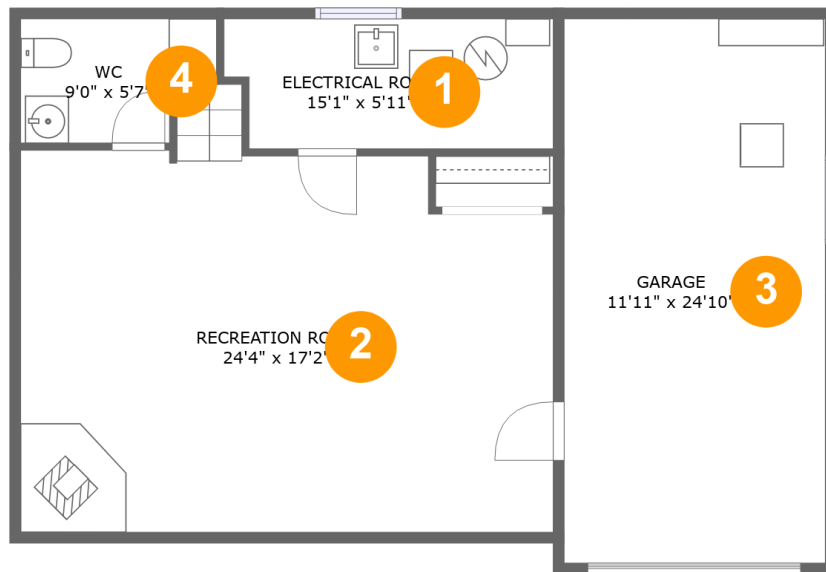

## Property summary

 **1** Garages

 **3** Bedrooms

 **1** Bathrooms

 **1** Half baths

 **3** Floors

 **1,467** Gross living area sqft

 **2,259** Total sqft

**1601 Moynelle Dr, Pittsburgh, PA, US****Room dimensions**

Floor 1

Total sqft: 943 Living area: 524

#		Dimensions	sqft	Counted as living area
1	Electrical Room	15'1" x 5'11"	86 sq. ft	No
2	Recreation Room	24'4" x 17'2"	415 sq. ft	Yes
3	Garage	11'11" x 24'10"	297 sq. ft	No
4	WC	9'0" x 5'7"	44 sq. ft	Yes

## 14 Floor 3 - Porch

Dimensions: 6'9" x 4'2"  
Area: 28 sq. ft  
Counted as living area: No

Heated: No  
Finished: Yes  
Enclosed: No  
Contiguous: Yes  
Permitted: Yes  
Wet space: No  
Addition: No  
Conversion: No