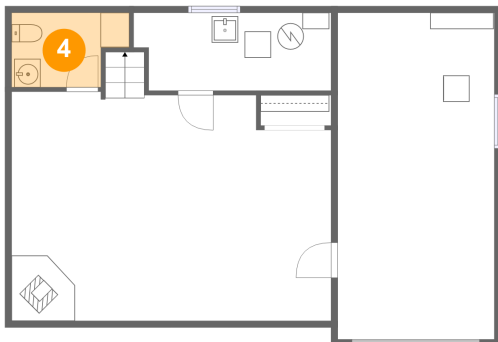

4 Floor 1 - WC

Dimensions: 9'0" x 5'7"
Area: 44 sq. ft
Counted as living area: Yes

Heated: Yes
Finished: Yes
Enclosed: Yes
Contiguous: Yes
Permitted: Yes
Wet space: Yes
Addition: No
Conversion: No