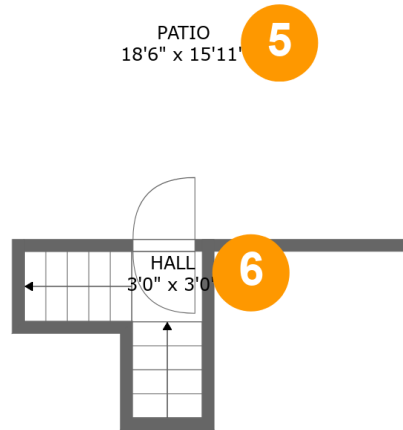

**1601 Moynelle Dr, Pittsburgh, PA, US****Room dimensions**

Floor 1

Total sqft: 943 Living area: 524

#		Dimensions	sqft	Counted as living area
1	Electrical Room	15'1" x 5'11"	86 sq. ft	No
2	Recreation Room	24'4" x 17'2"	415 sq. ft	Yes
3	Garage	11'11" x 24'10"	297 sq. ft	No
4	WC	9'0" x 5'7"	44 sq. ft	Yes

## Room dimensions

Floor 2

Total sqft: 345

Living area: 0

#		Dimensions	sqft	Counted as living area
5	Patio	18'6" x 15'11"	295 sq. ft	No
6	Hall	3'0" x 3'0"	35 sq. ft	No

**1601 Moynelle Dr, Pittsburgh, PA, US****Room dimensions**