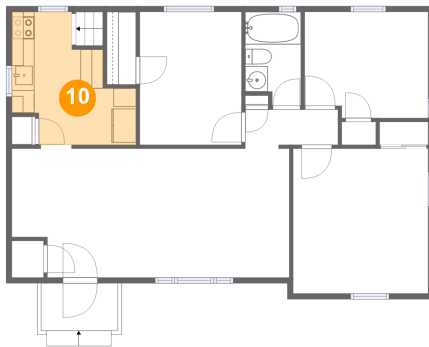

10 Floor 3 - Kitchen

Dimensions: 11'0" x 11'9"
Area: 93 sq. ft
Counted as living area: Yes

Heated: Yes
Finished: Yes
Enclosed: Yes
Contiguous: Yes
Permitted: Yes
Wet space: No
Addition: No
Conversion: No