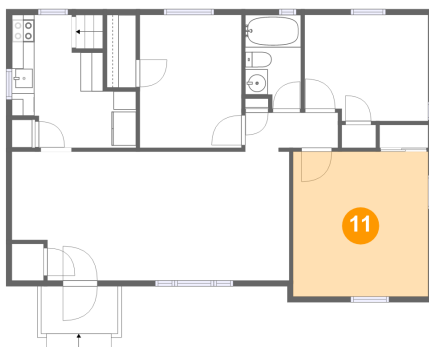

11 Floor 3 - Primary Bedroom

Dimensions: 11'11" x 12'10"
Area: 153 sq. ft
Counted as living area: Yes

Heated: Yes
Finished: Yes
Enclosed: Yes
Contiguous: Yes
Permitted: Yes
Wet space: No
Addition: No
Conversion: No