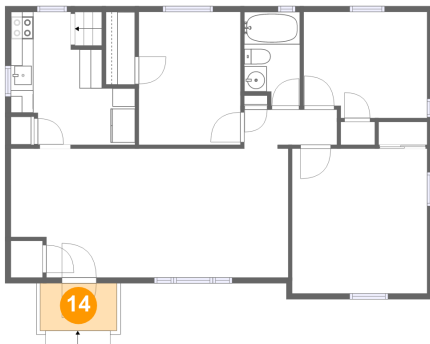

14 Floor 3 - Porch

Dimensions: 6'9" x 4'2"
Area: 28 sq. ft
Counted as living area: No

Heated: No
Finished: Yes
Enclosed: No
Contiguous: Yes
Permitted: Yes
Wet space: No
Addition: No
Conversion: No