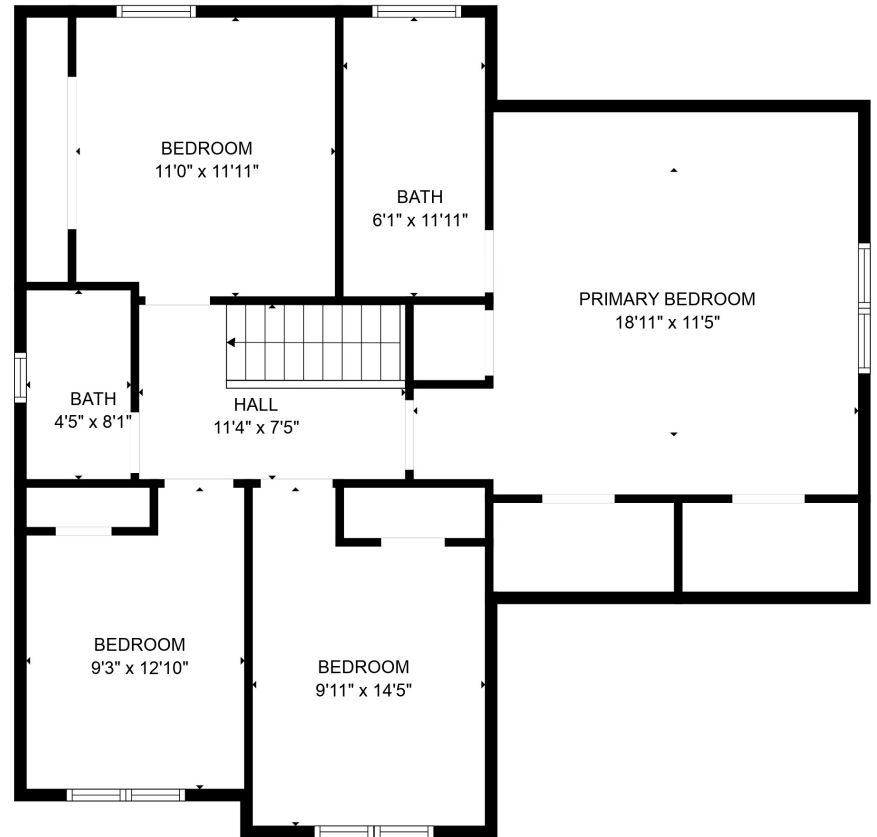

FLOOR 1

FLOOR 2

Total scanned area: 1745 sq. ft

SIZES AND DIMENSIONS ARE APPROXIMATE. ACTUAL MAY VARY.

Total scanned area: 1745 sq. ft

SIZES AND DIMENSIONS ARE APPROXIMATE. ACTUAL MAY VARY.

Total scanned area: 1745 sq. ft

SIZES AND DIMENSIONS ARE APPROXIMATE. ACTUAL MAY VARY.