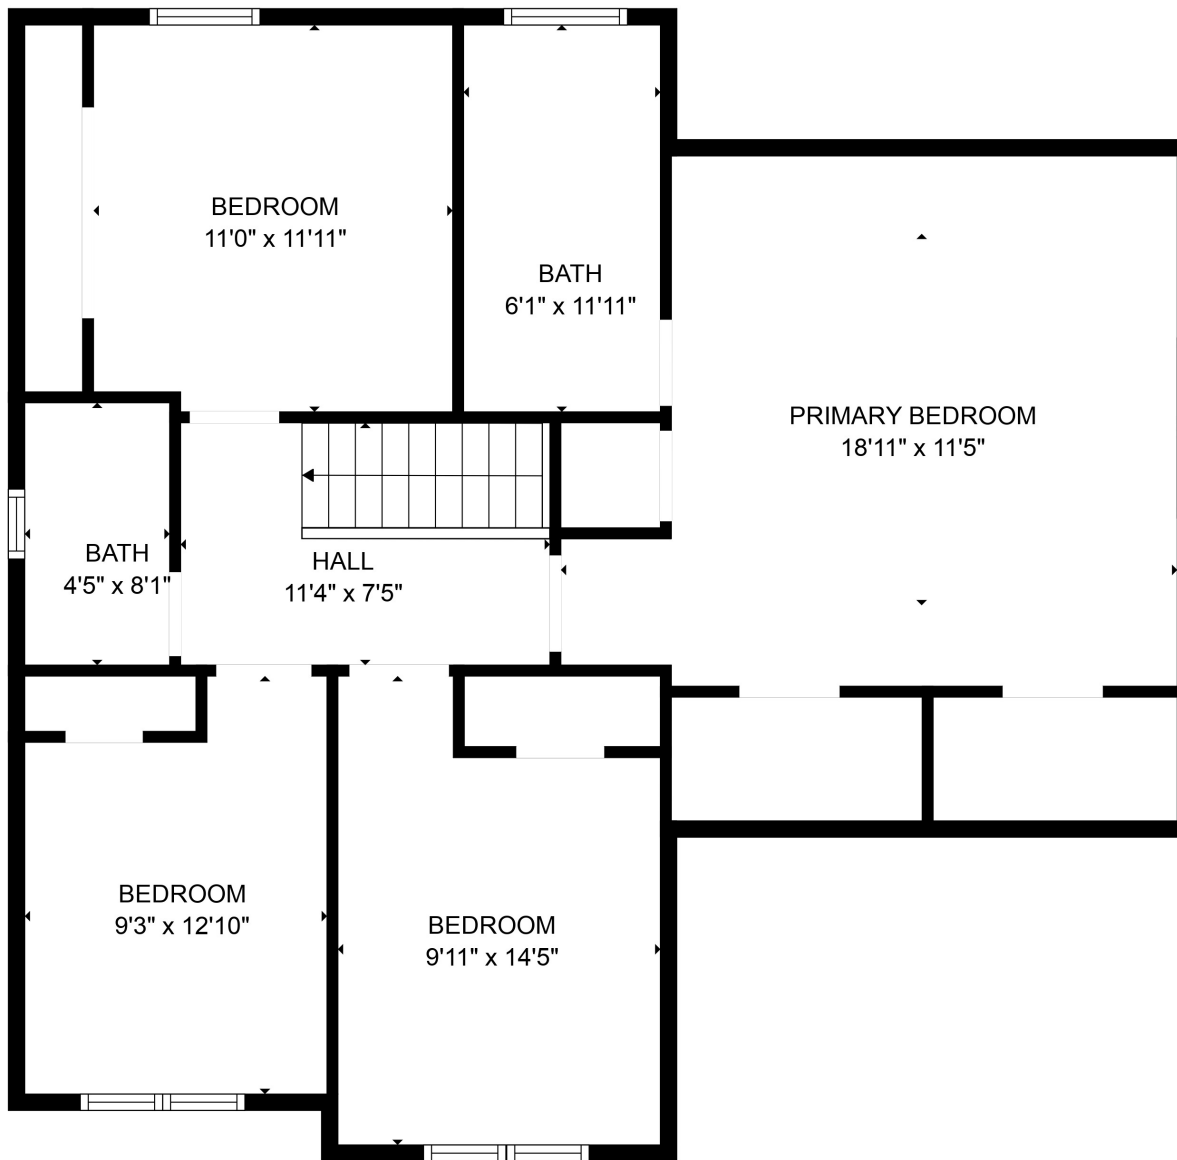

FLOOR 1

FLOOR 2

Total scanned area: 1745 sq. ft

SIZES AND DIMENSIONS ARE APPROXIMATE. ACTUAL MAY VARY.

Total scanned area: 1745 sq. ft

SIZES AND DIMENSIONS ARE APPROXIMATE. ACTUAL MAY VARY.

Total scanned area: 1745 sq. ft

SIZES AND DIMENSIONS ARE APPROXIMATE. ACTUAL MAY VARY.