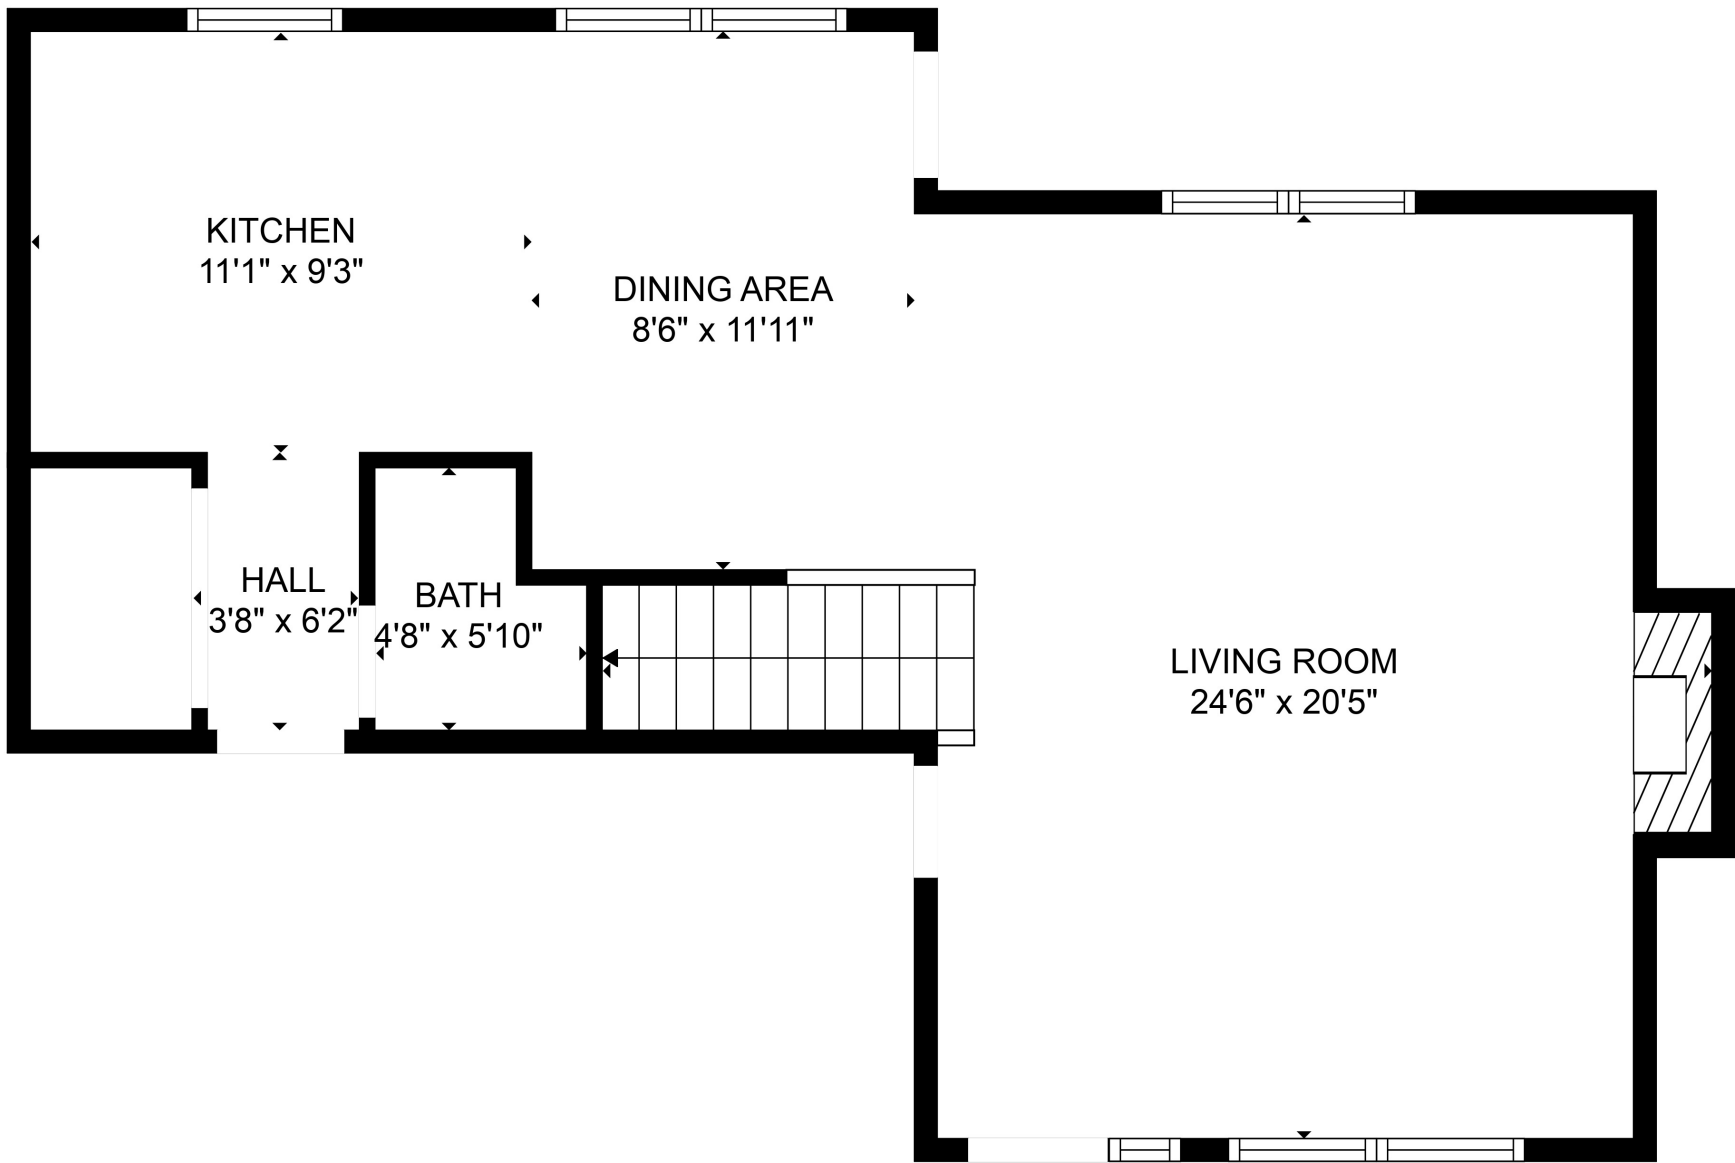

FLOOR 1

FLOOR 2

Total scanned area: 1745 sq. ft

SIZES AND DIMENSIONS ARE APPROXIMATE. ACTUAL MAY VARY.

Total scanned area: 1745 sq. ft

SIZES AND DIMENSIONS ARE APPROXIMATE. ACTUAL MAY VARY.

Total scanned area: 1745 sq. ft

SIZES AND DIMENSIONS ARE APPROXIMATE. ACTUAL MAY VARY.