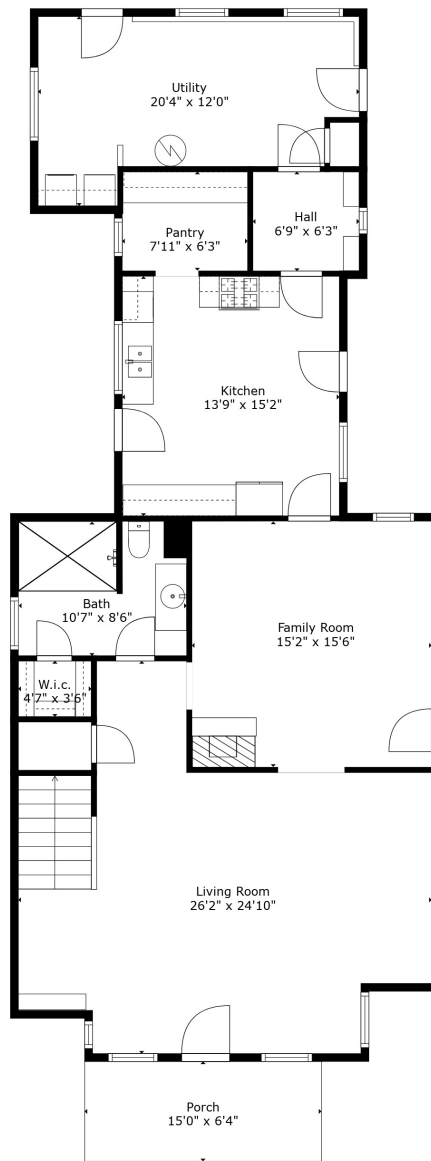

Floor 1

Floor 2

**TOTAL: 2025 sq. ft**  
 FLOOR 1: 1175 sq. ft, FLOOR 2: 850 sq. ft  
 EXCLUDED AREAS: UTILITY: 199 sq. ft, PORCH: 95 sq. ft

Floor Plan Created By Cubicasa App. Measurements Deemed Highly Reliable But Not Guaranteed.

**TOTAL: 2025 sq. ft**  
FLOOR 1: 1175 sq. ft, FLOOR 2: 850 sq. ft  
EXCLUDED AREAS: UTILITY: 199 sq. ft, PORCH: 95 sq. ft

Floor Plan Created By Cubicasa App. Measurements Deemed Highly Reliable But Not Guaranteed.