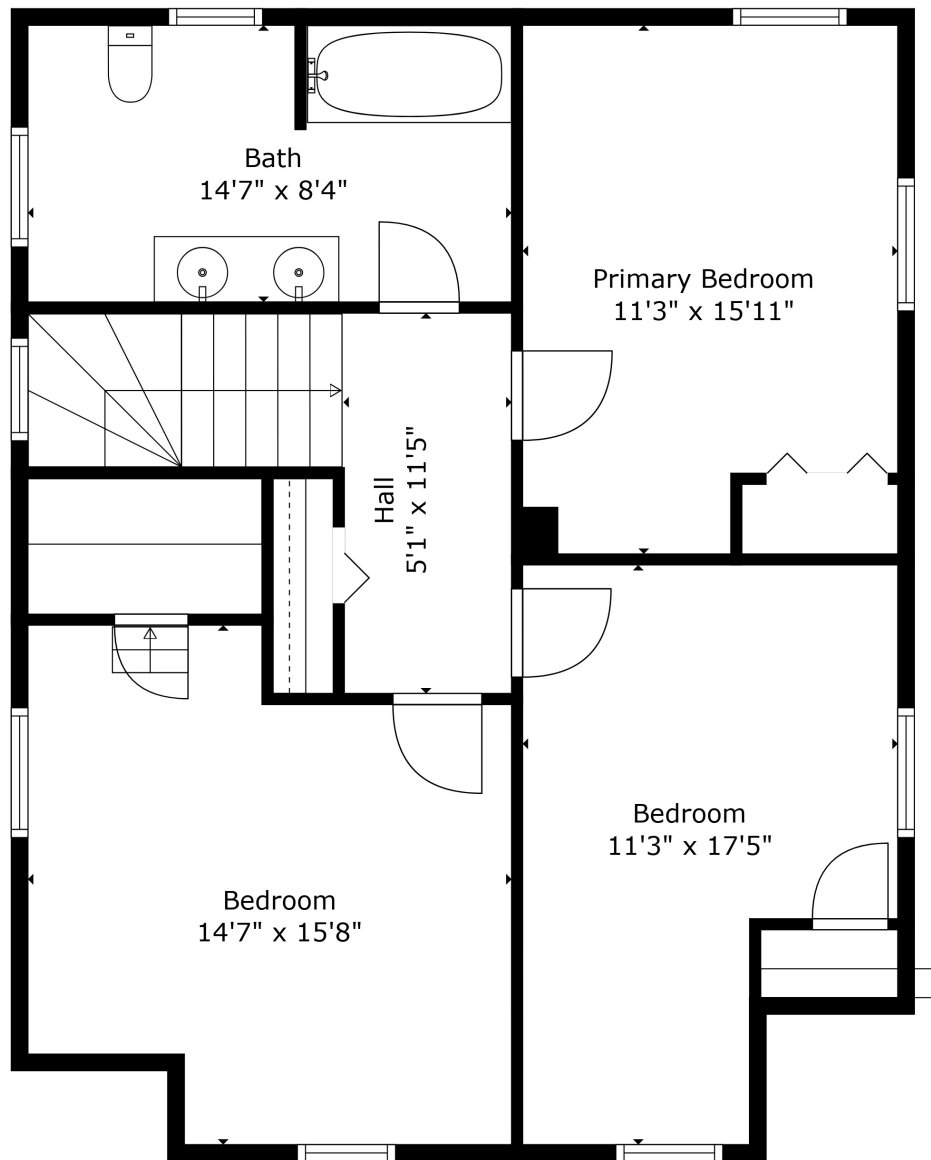

Floor 1

Floor 2

**TOTAL: 2025 sq. ft**  
 FLOOR 1: 1175 sq. ft, FLOOR 2: 850 sq. ft  
 EXCLUDED AREAS: UTILITY: 199 sq. ft, PORCH: 95 sq. ft

Floor Plan Created By Cubicasa App. Measurements Deemed Highly Reliable But Not Guaranteed.

**TOTAL: 2025 sq. ft**  
FLOOR 1: 1175 sq. ft, FLOOR 2: 850 sq. ft  
EXCLUDED AREAS: UTILITY: 199 sq. ft, PORCH: 95 sq. ft

Floor Plan Created By Cubicasa App. Measurements Deemed Highly Reliable But Not Guaranteed.