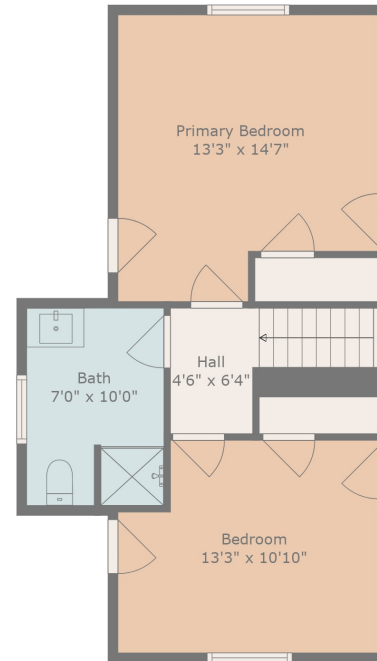

Floor 1

Floor 2

GROSS INTERNAL AREA
 FLOOR 1: 885 sq. ft, FLOOR 2: 475 sq. ft
 EXCLUDED AREAS: PORCH: 97 sq. ft, DECK: 292 sq. ft
 TOTAL: 1360 sq. ft

Beyond Limits Productions

GROSS INTERNAL AREA
FLOOR 1: 885 sq. ft, FLOOR 2: 475 sq. ft
EXCLUDED AREAS: PORCH: 97 sq. ft, DECK: 292 sq. ft
TOTAL: 1360 sq. ft

Measurements Are Taken Using Lidar Technology, Deemed Highly Reliable But Not Guaranteed

Beyond Limits Productions

GROSS INTERNAL AREA
 FLOOR 1: 885 sq. ft, FLOOR 2: 475 sq. ft
 EXCLUDED AREAS: PORCH: 97 sq. ft, DECK: 292 sq. ft
 TOTAL: 1360 sq. ft