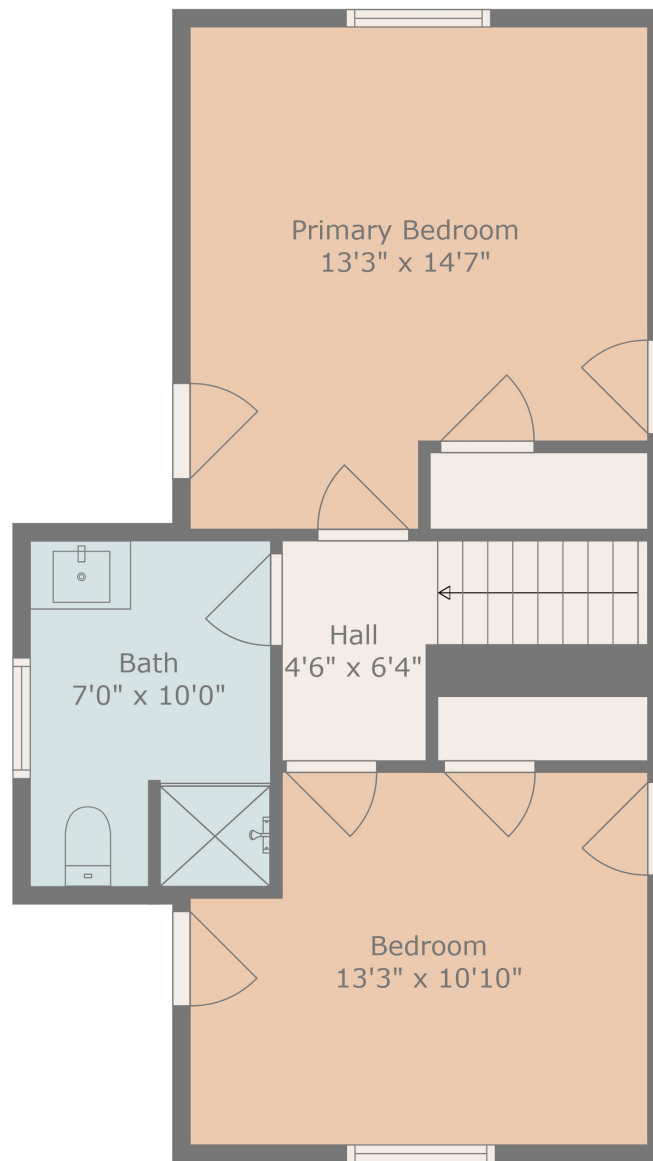

Floor 1

Floor 2

GROSS INTERNAL AREA
 FLOOR 1: 885 sq. ft, FLOOR 2: 475 sq. ft
 EXCLUDED AREAS: PORCH: 97 sq. ft, DECK: 292 sq. ft
 TOTAL: 1360 sq. ft

Beyond Limits Productions

GROSS INTERNAL AREA
FLOOR 1: 885 sq. ft, FLOOR 2: 475 sq. ft
EXCLUDED AREAS: PORCH: 97 sq. ft, DECK: 292 sq. ft
TOTAL: 1360 sq. ft

Measurements Are Taken Using Lidar Technology, Deemed Highly Reliable But Not Guaranteed

Beyond Limits Productions

GROSS INTERNAL AREA
 FLOOR 1: 885 sq. ft, FLOOR 2: 475 sq. ft
 EXCLUDED AREAS: PORCH: 97 sq. ft, DECK: 292 sq. ft
 TOTAL: 1360 sq. ft