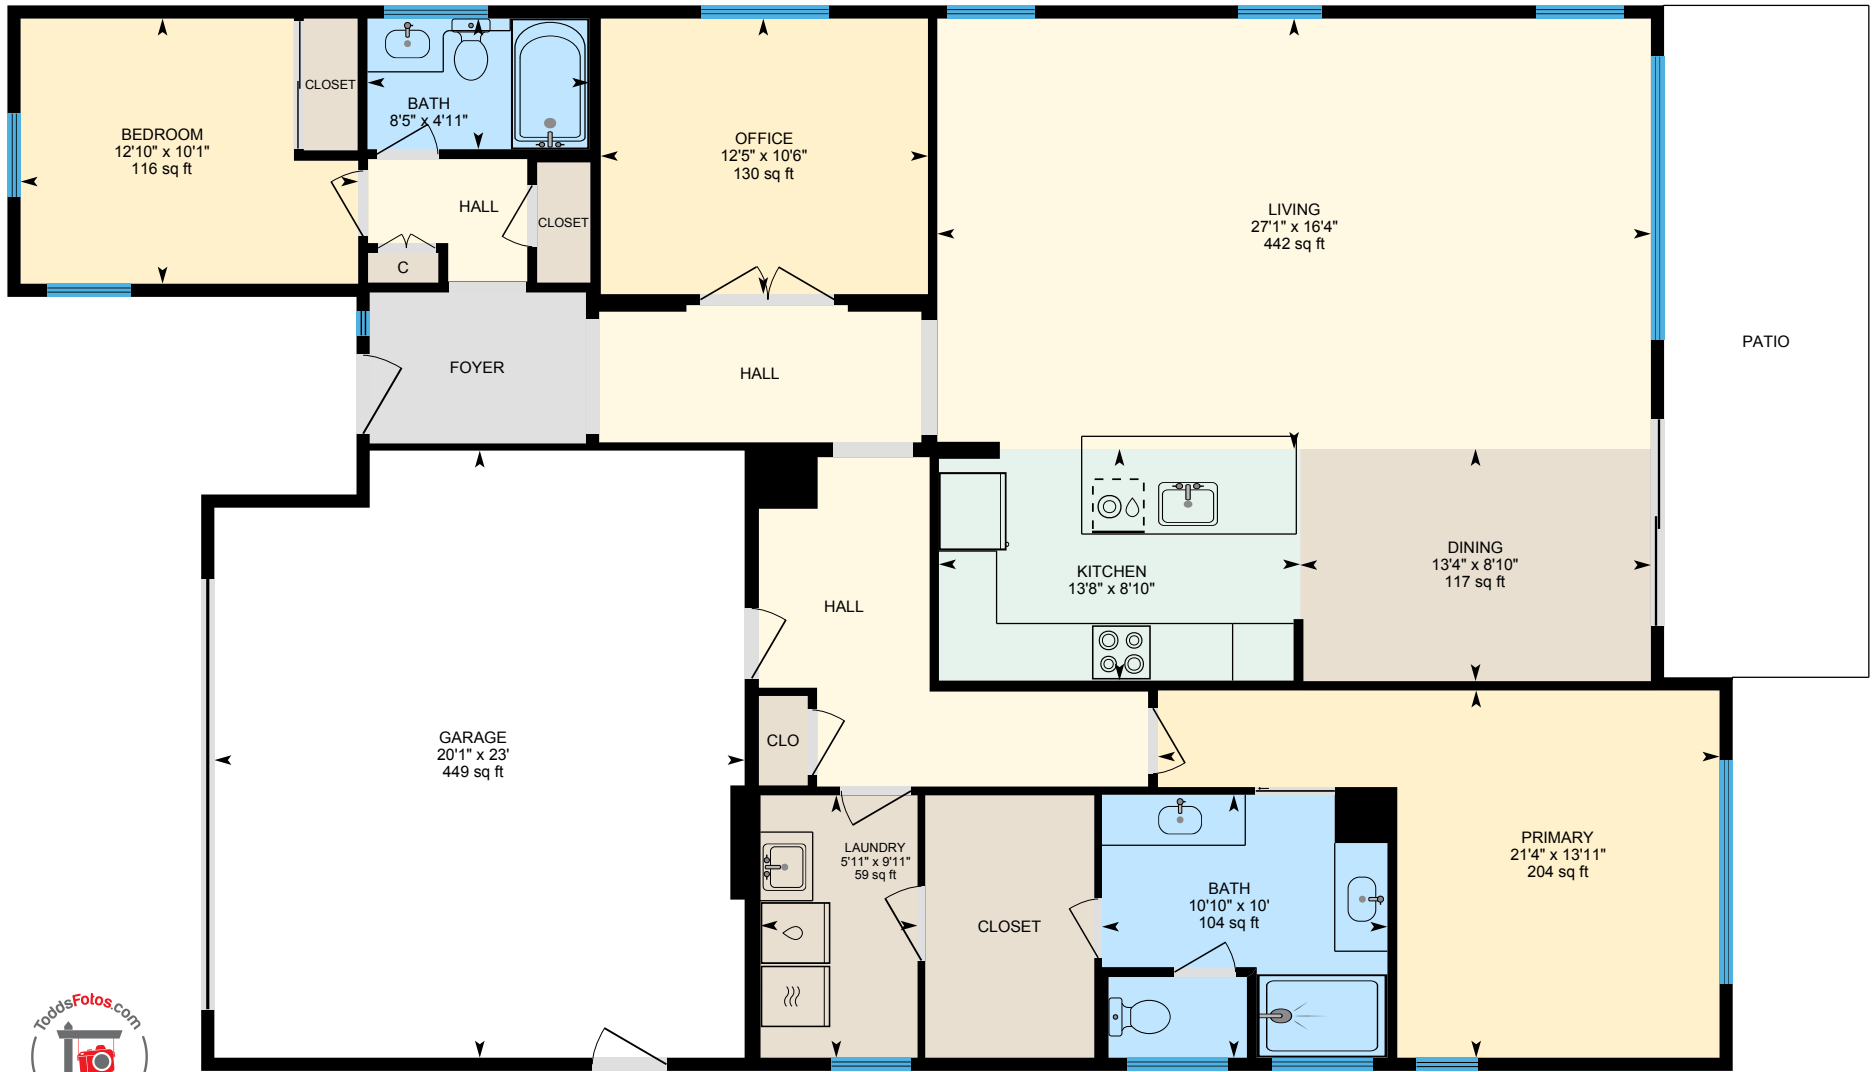

343 Silver Ridge Dr, Rio Vista, CA

Main Floor Finished Area 1847.62 sq ft
Unfinished Area 473.53 sq ft

PREPARED: 2024/06/11

White regions are excluded from total floor area in iGUIDE floor plans. All room dimensions and floor areas must be considered approximate and are subject to independent verification.