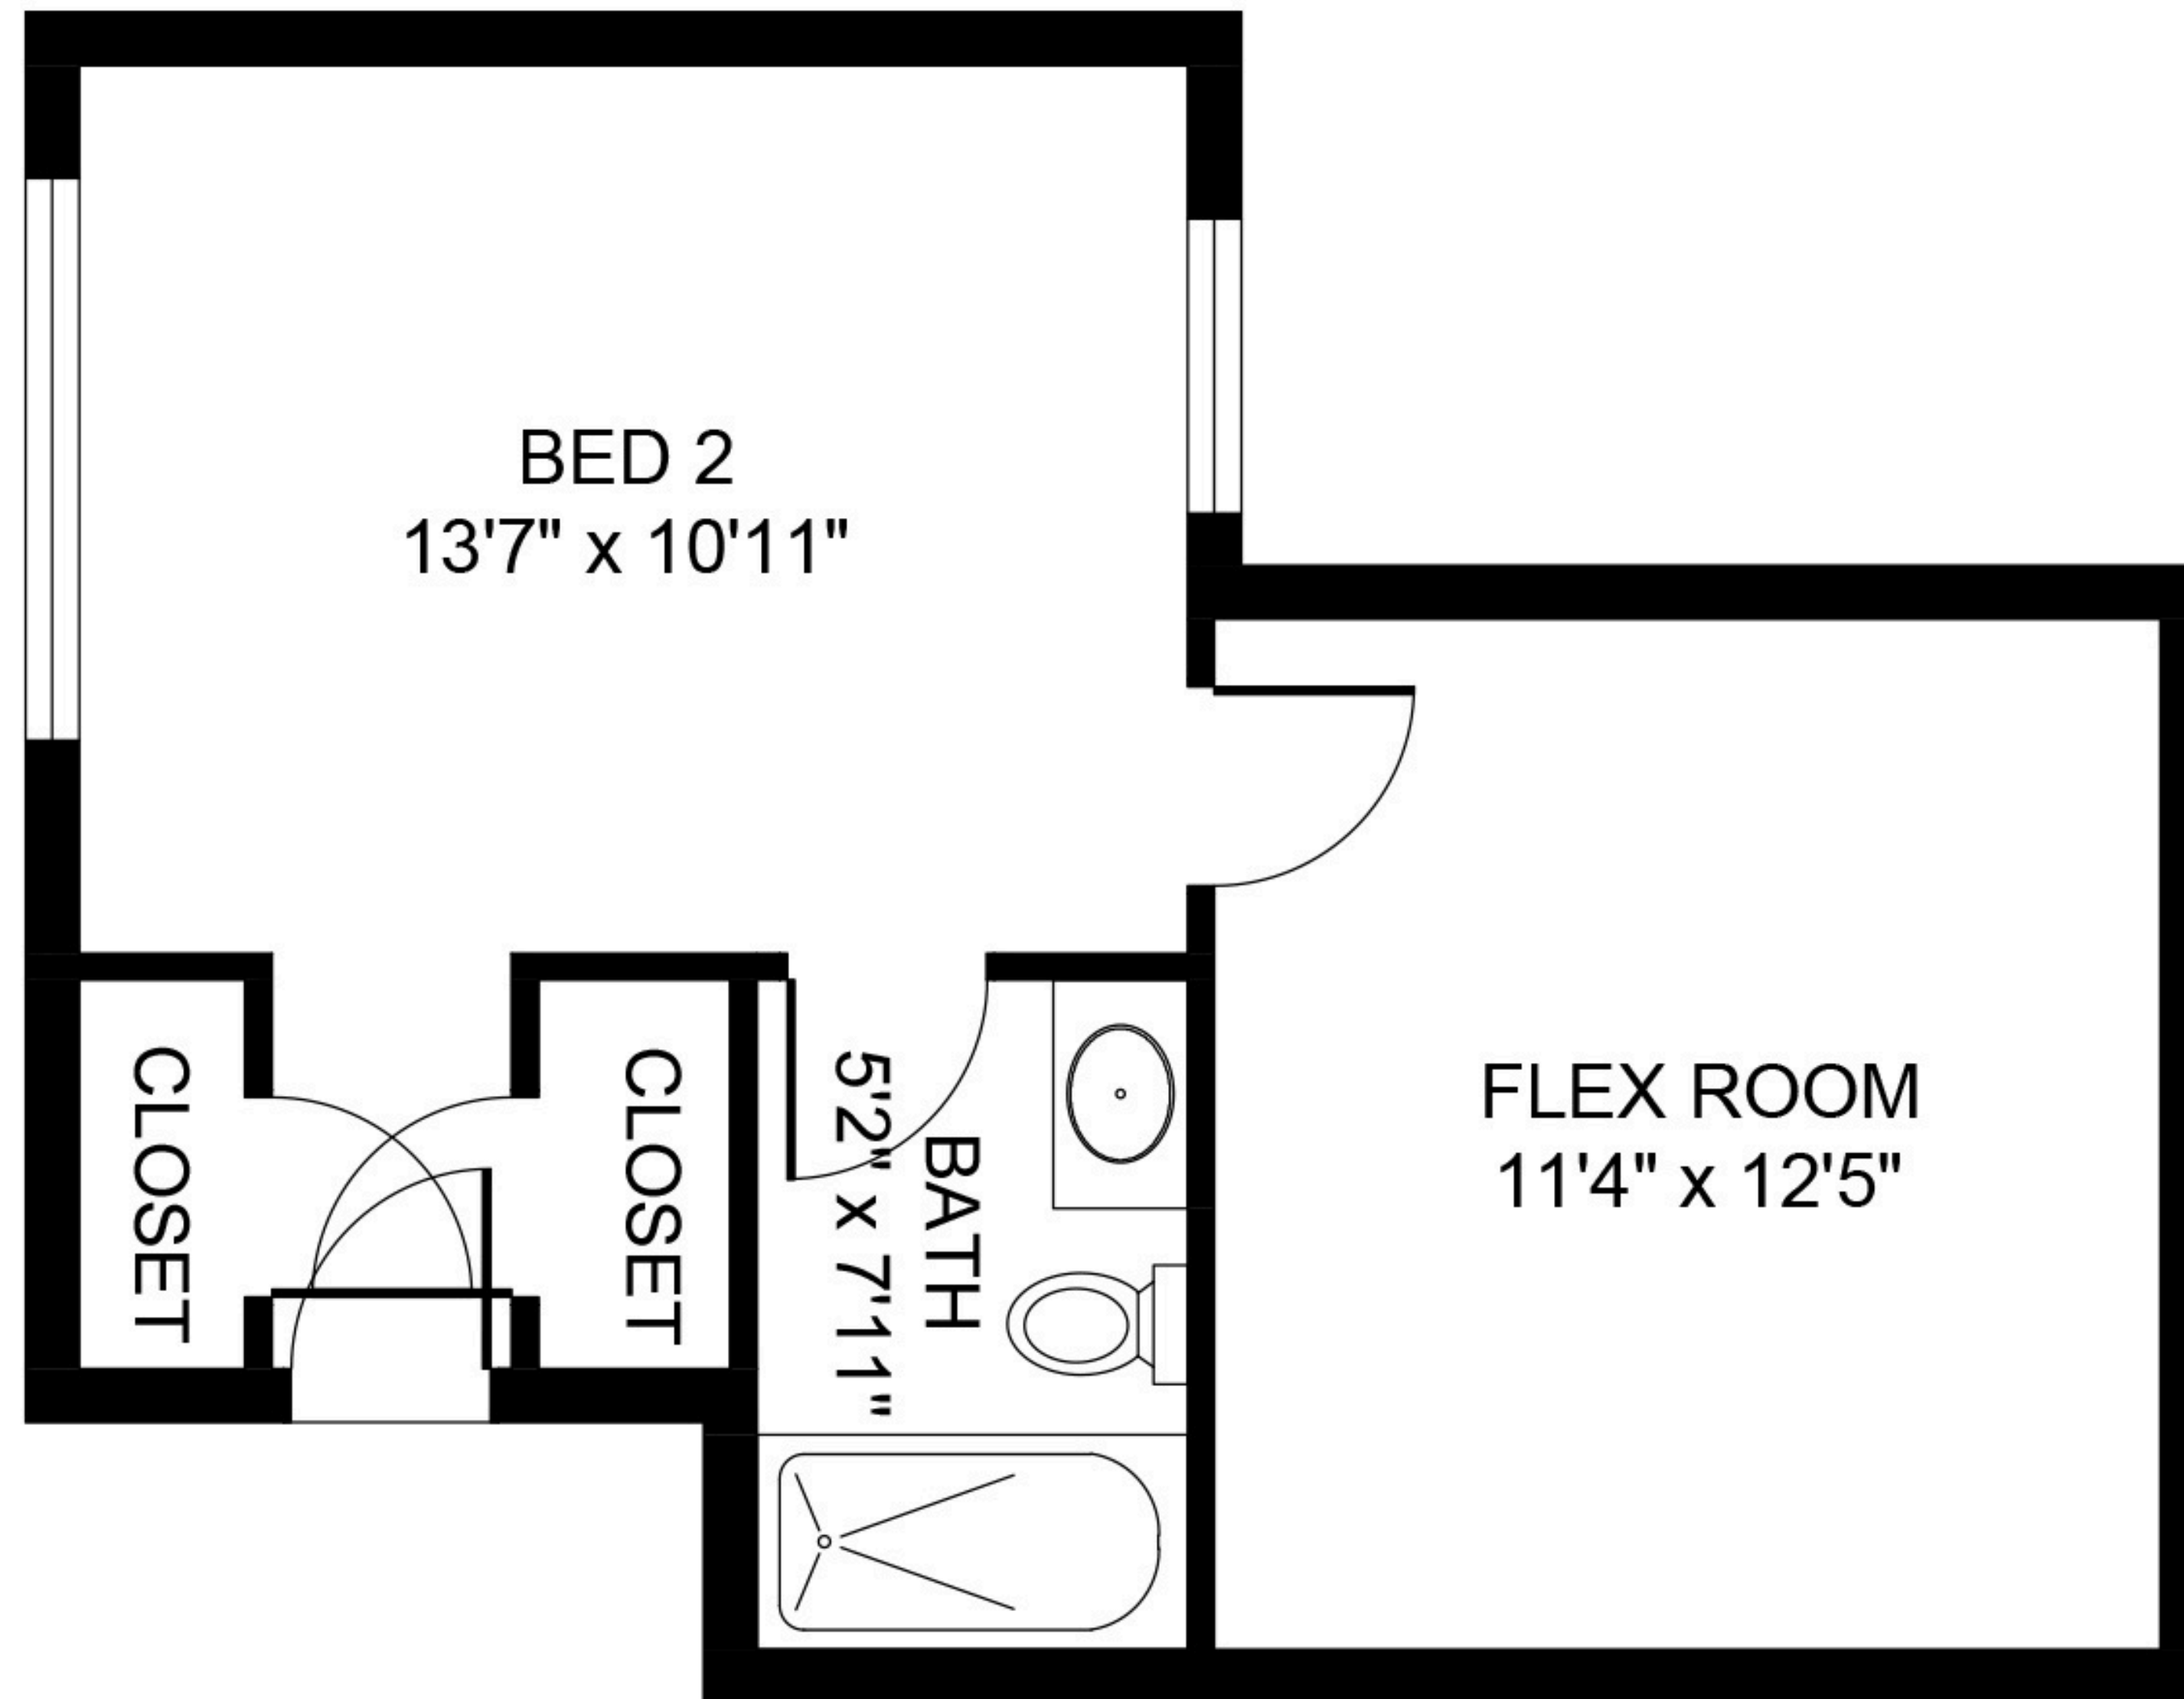

GROSS INTERNAL AREA TOTAL: 1100 SQ FT SIZES AND DIMENSIONS ARE APPROXIMATE, ACTUAL MAY VARY

GROSS INTERNAL AREA TOTAL: 1100 SQ FT SIZES AND DIMENSIONS ARE APPROXIMATE, ACTUAL MAY VARY