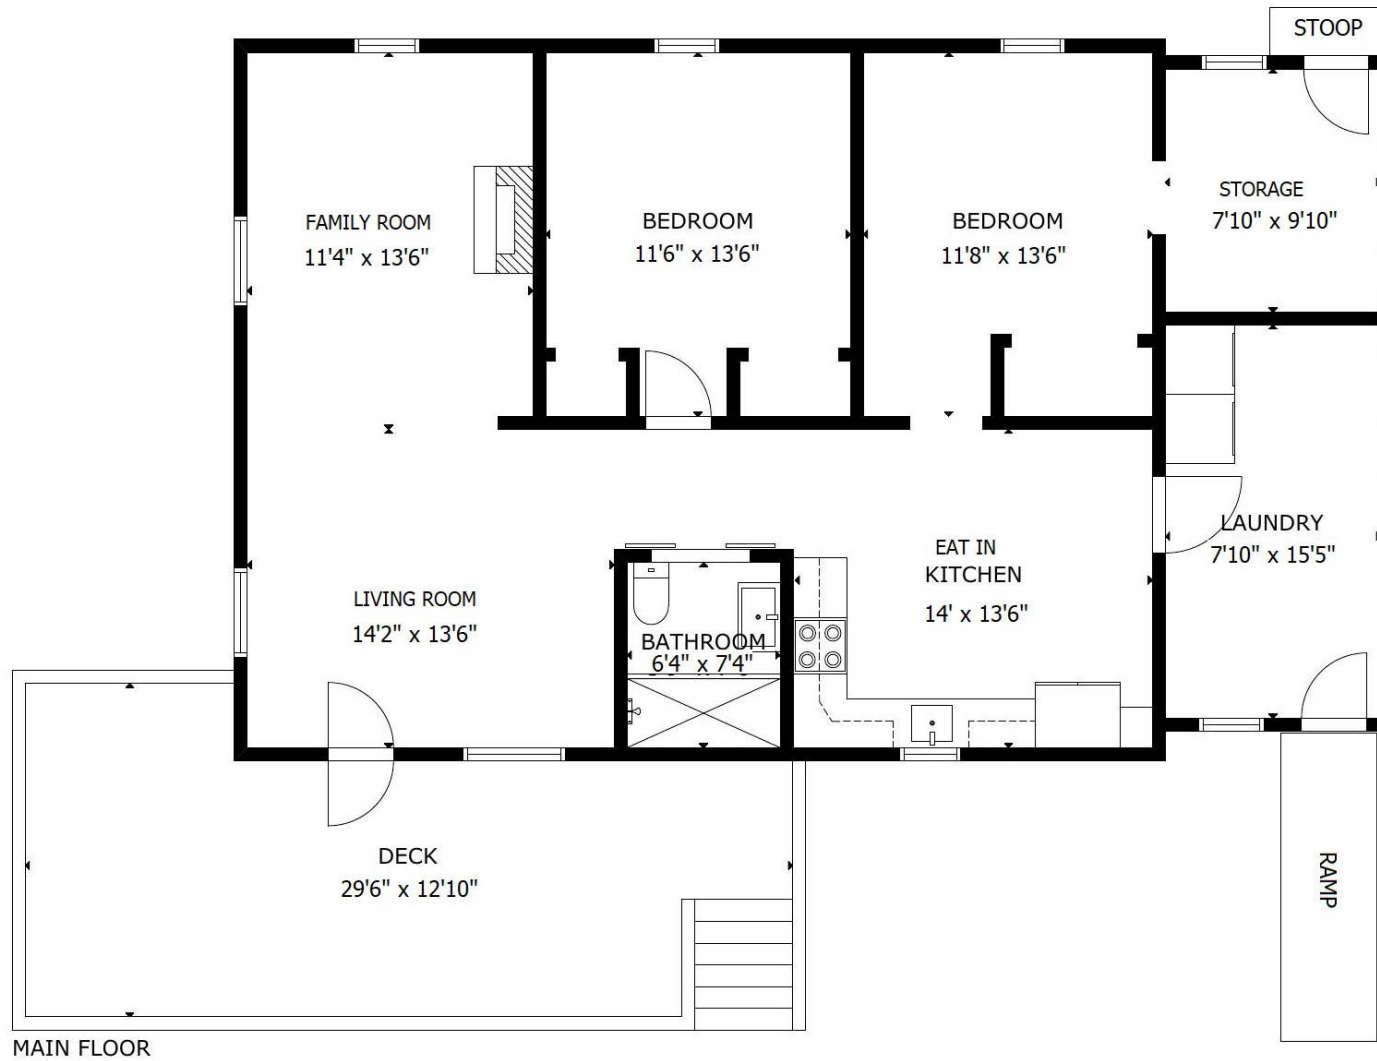

2620 Alston Chapel Road Pittsboro, NC 27312

The following dimensions are approximate interior wall to wall dimensions, measured on site, from the widest portion of each room, then calculated to Feet/Inches from Rounded Decimal Feet. Information deemed reliable, but not guaranteed.