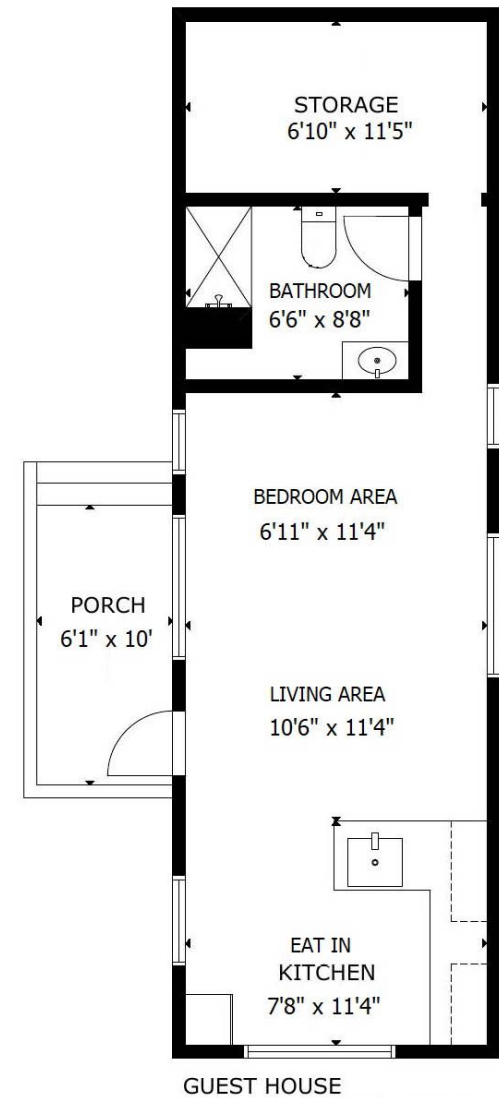

2620 Alston Chapel Road Pittsboro, NC 27312

The following dimensions are approximate interior wall to wall dimensions, measured on site, from the widest portion of each room, then calculated to Feet/Inches from Rounded Decimal Feet. Information deemed reliable, but not guaranteed.