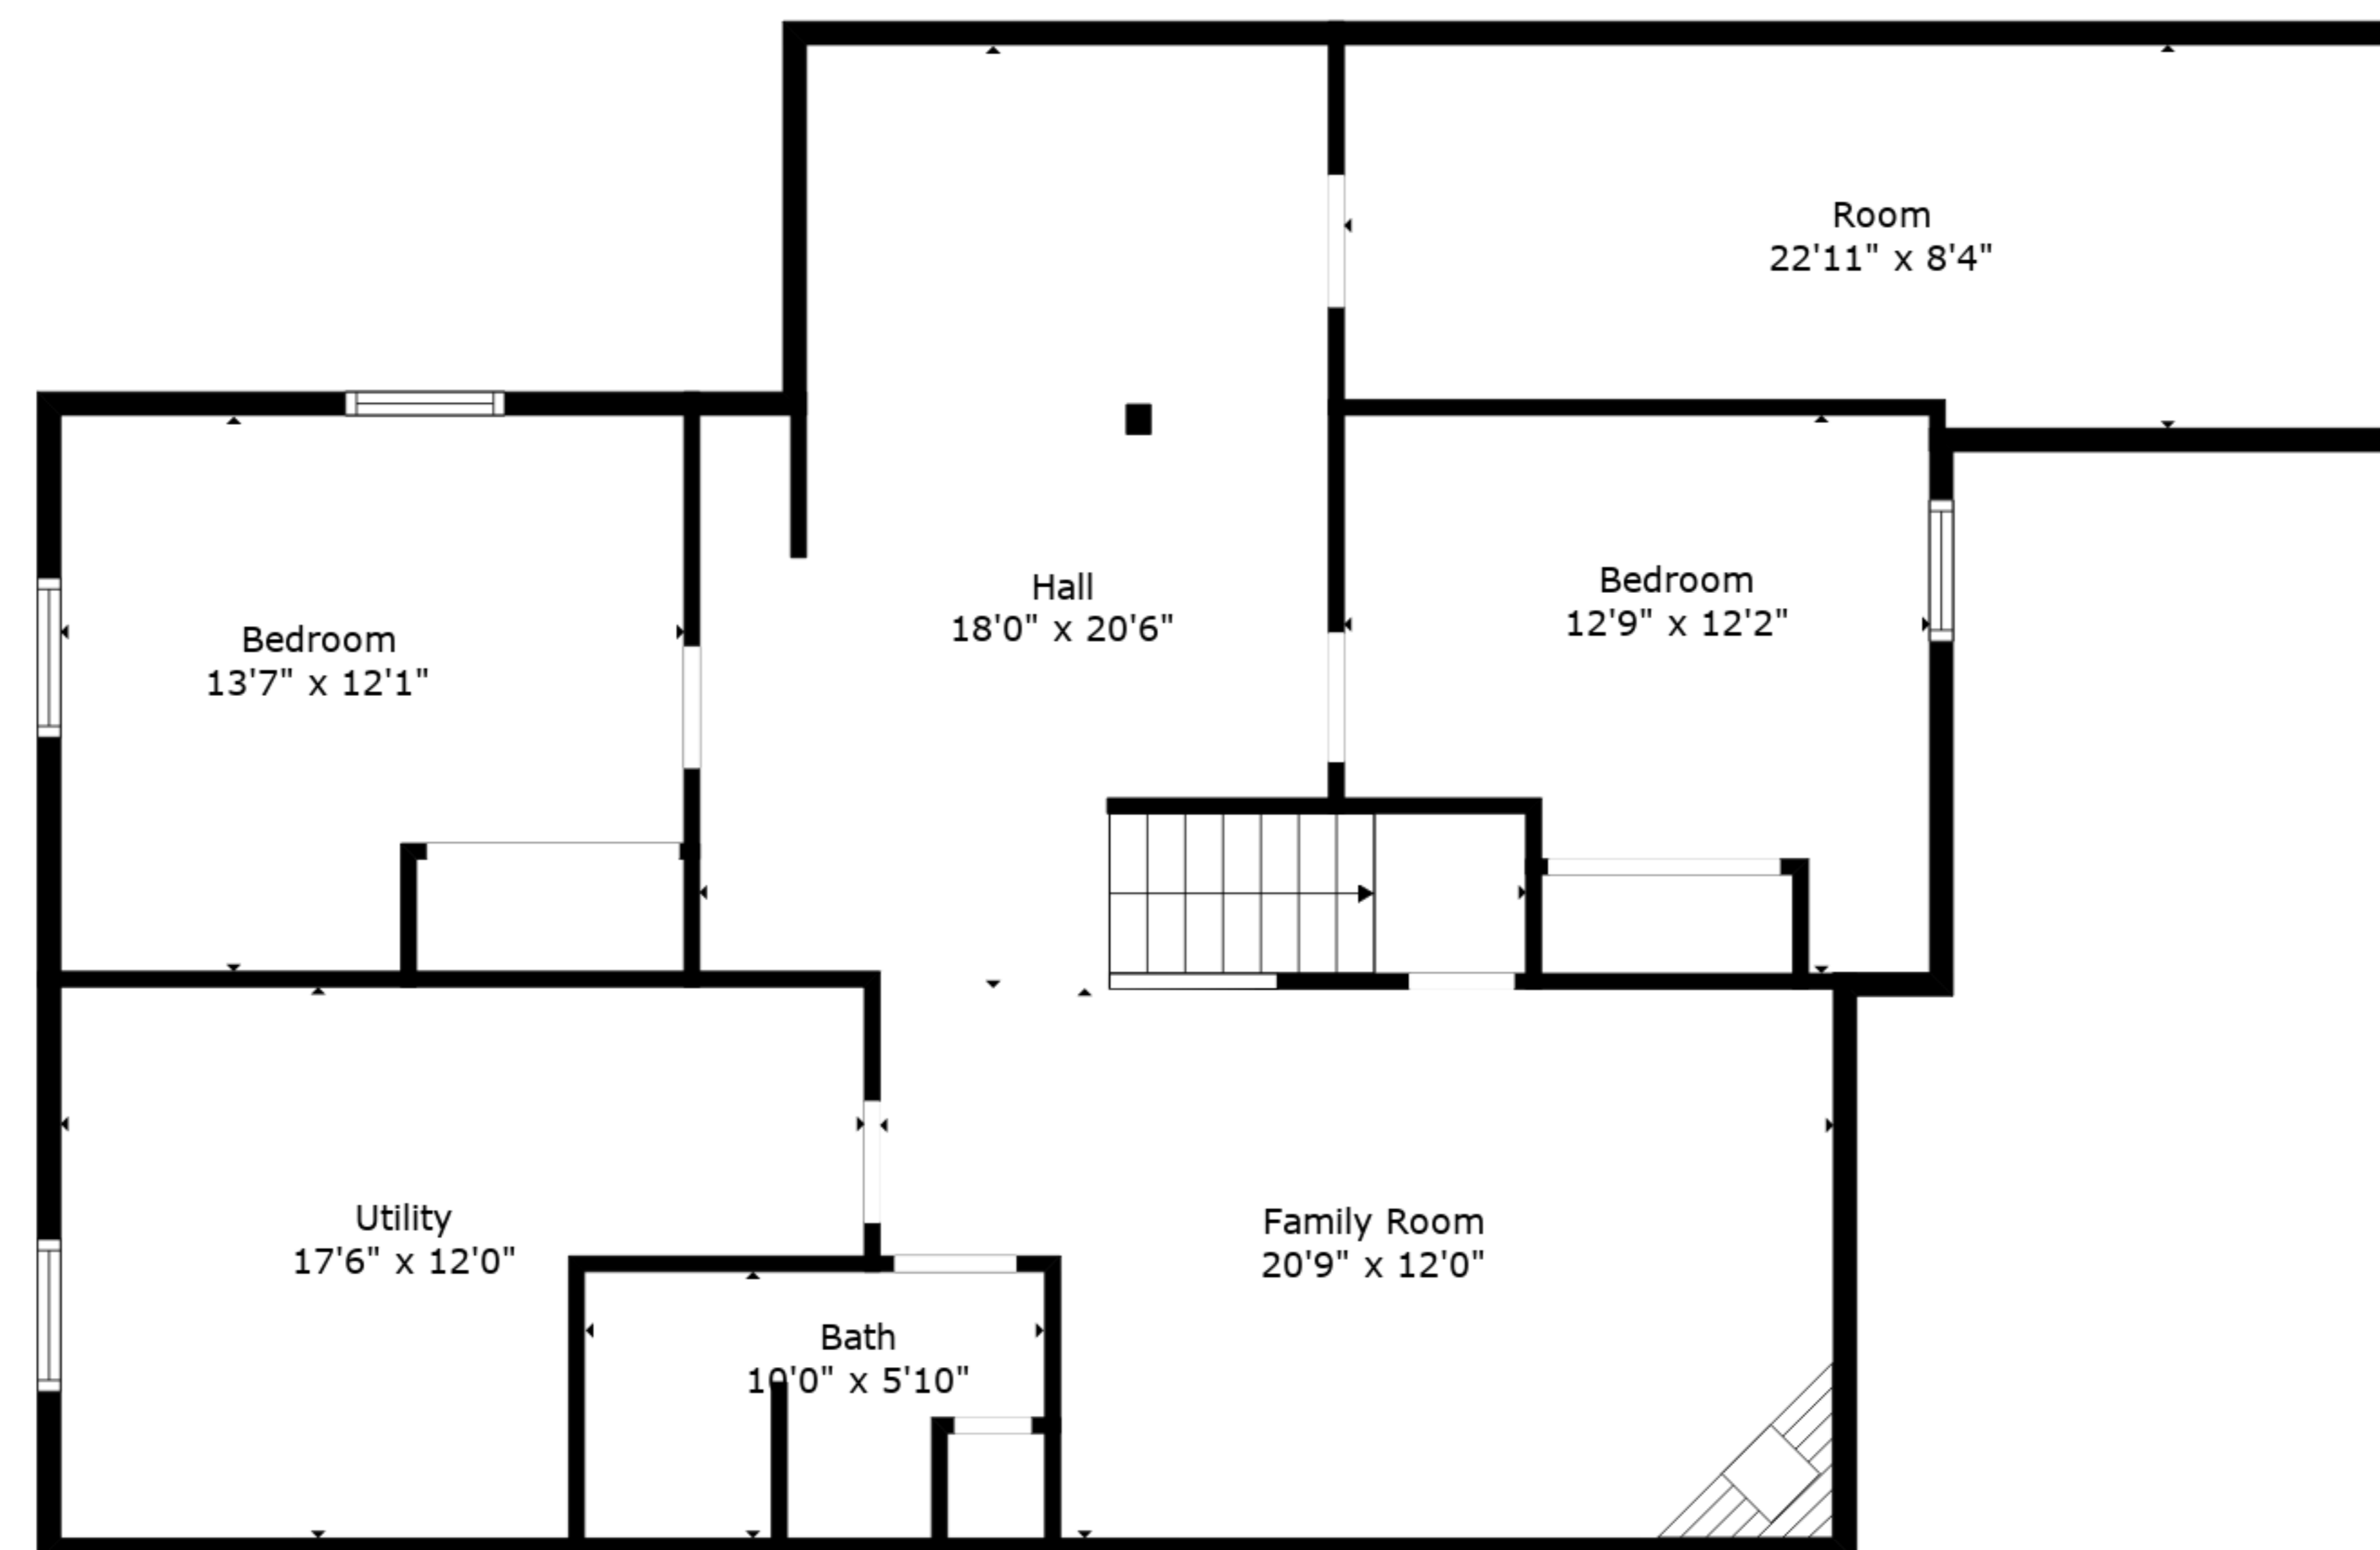

TOTAL: 2491 sq. ft
BELOW GROUND: 1255 sq. ft, FLOOR 2: 1236 sq. ft
EXCLUDED AREAS: GARAGE: 570 sq. ft

TOTAL: 2491 sq. ft
BELOW GROUND: 1255 sq. ft, FLOOR 2: 1236 sq. ft
EXCLUDED AREAS: GARAGE: 570 sq. ft

Floor 2

Floor 1

TOTAL: 2491 sq. ft
 BELOW GROUND: 1255 sq. ft, FLOOR 2: 1236 sq. ft
 EXCLUDED AREAS: GARAGE: 570 sq. ft