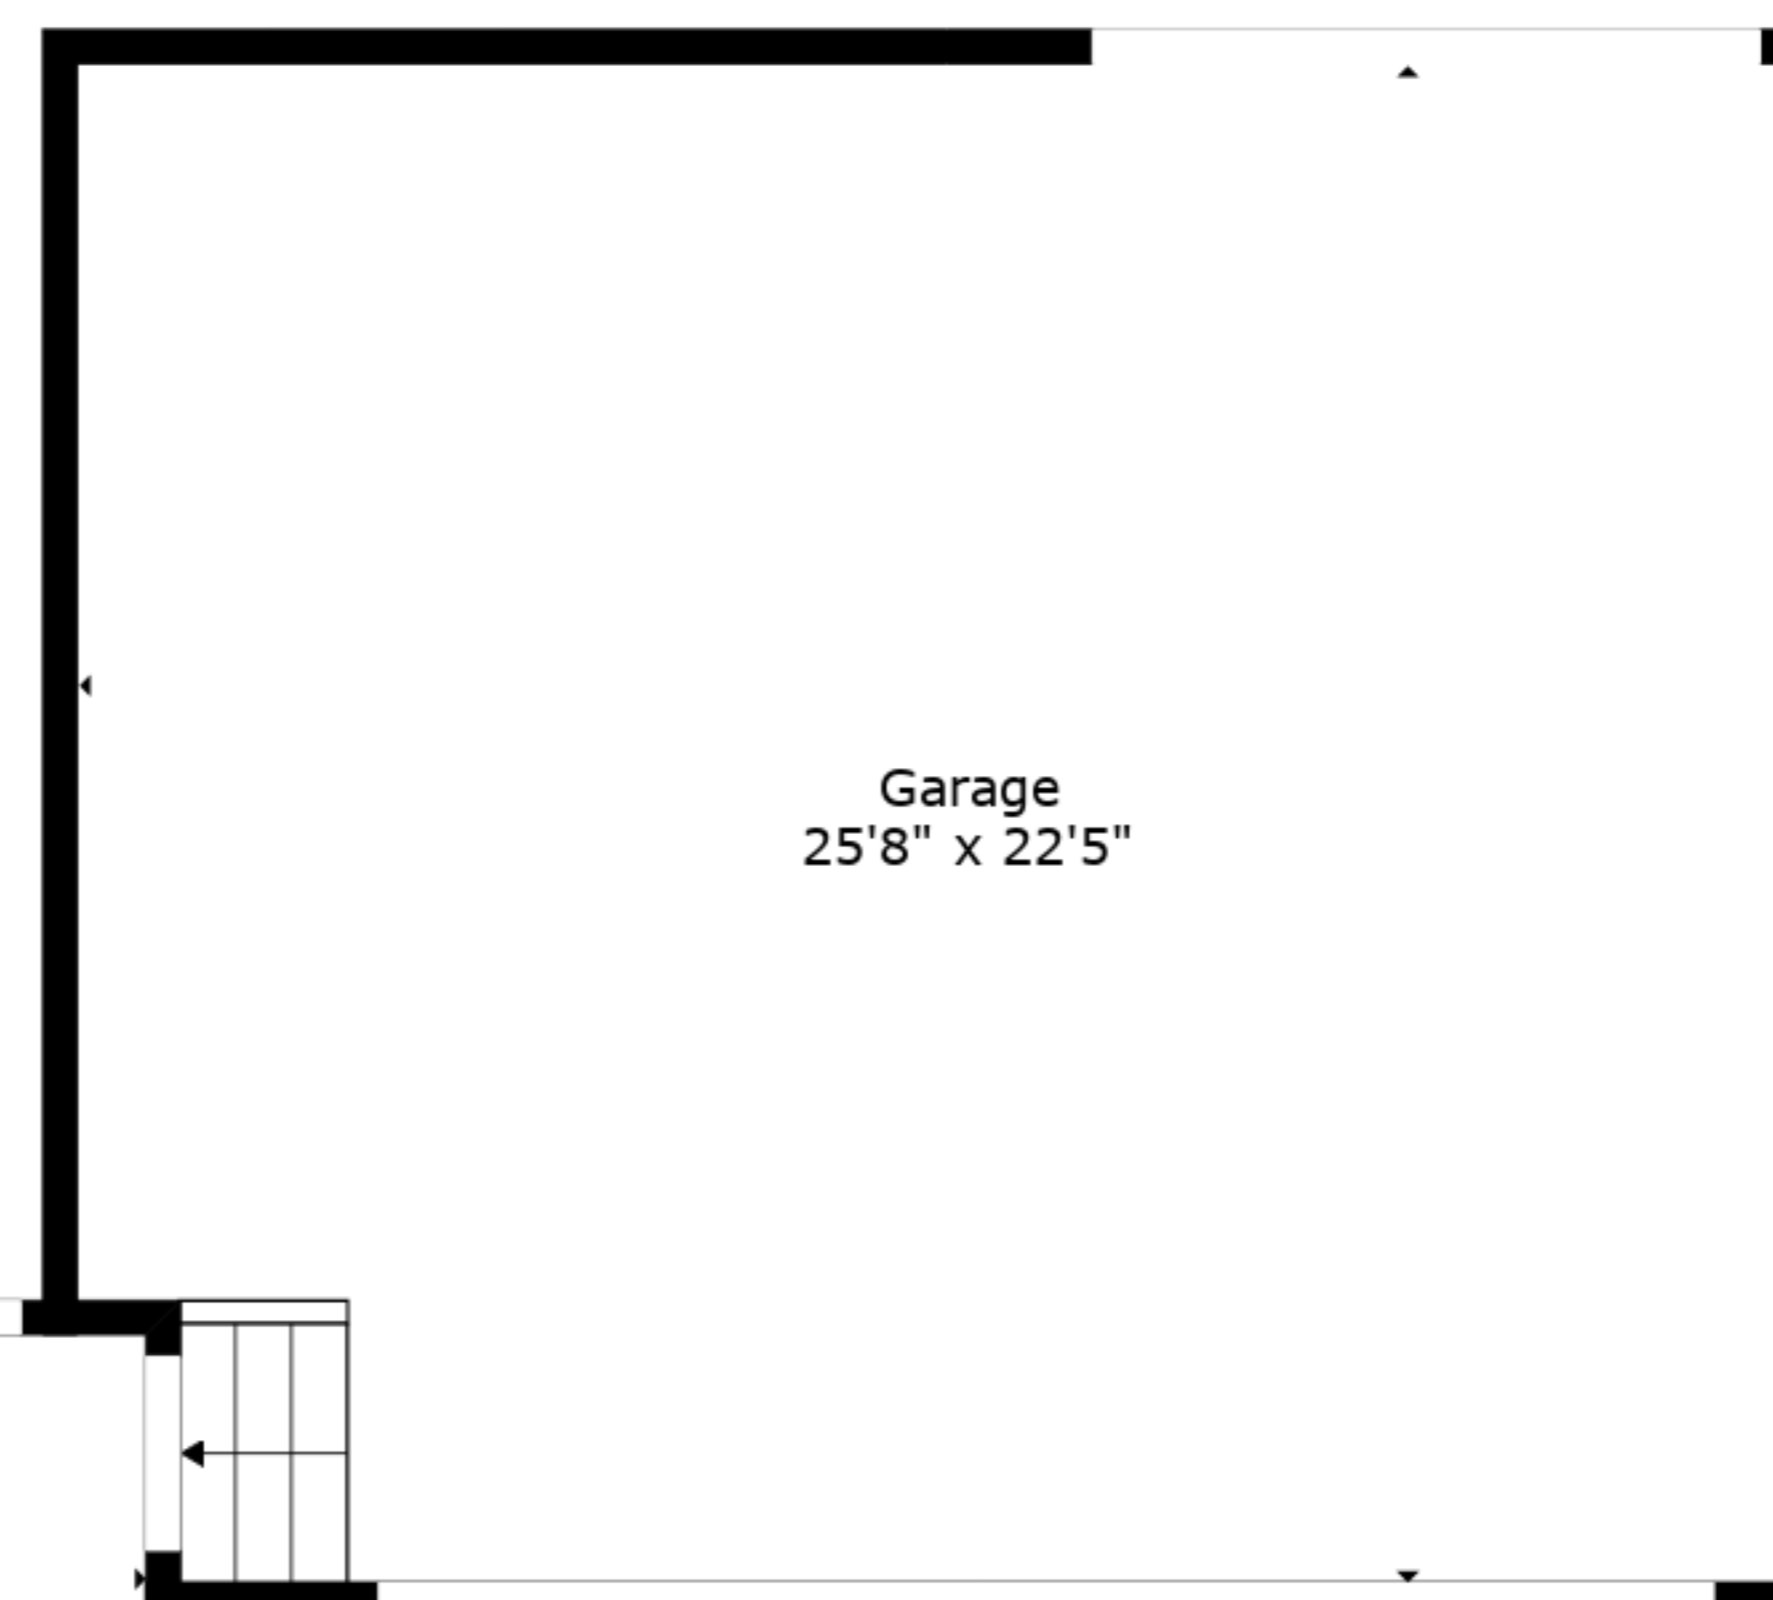

TOTAL: 2491 sq. ft
BELOW GROUND: 1255 sq. ft, FLOOR 2: 1236 sq. ft
EXCLUDED AREAS: GARAGE: 570 sq. ft

TOTAL: 2491 sq. ft
BELOW GROUND: 1255 sq. ft, FLOOR 2: 1236 sq. ft
EXCLUDED AREAS: GARAGE: 570 sq. ft

Floor 2

Floor 1

TOTAL: 2491 sq. ft
 BELOW GROUND: 1255 sq. ft, FLOOR 2: 1236 sq. ft
 EXCLUDED AREAS: GARAGE: 570 sq. ft