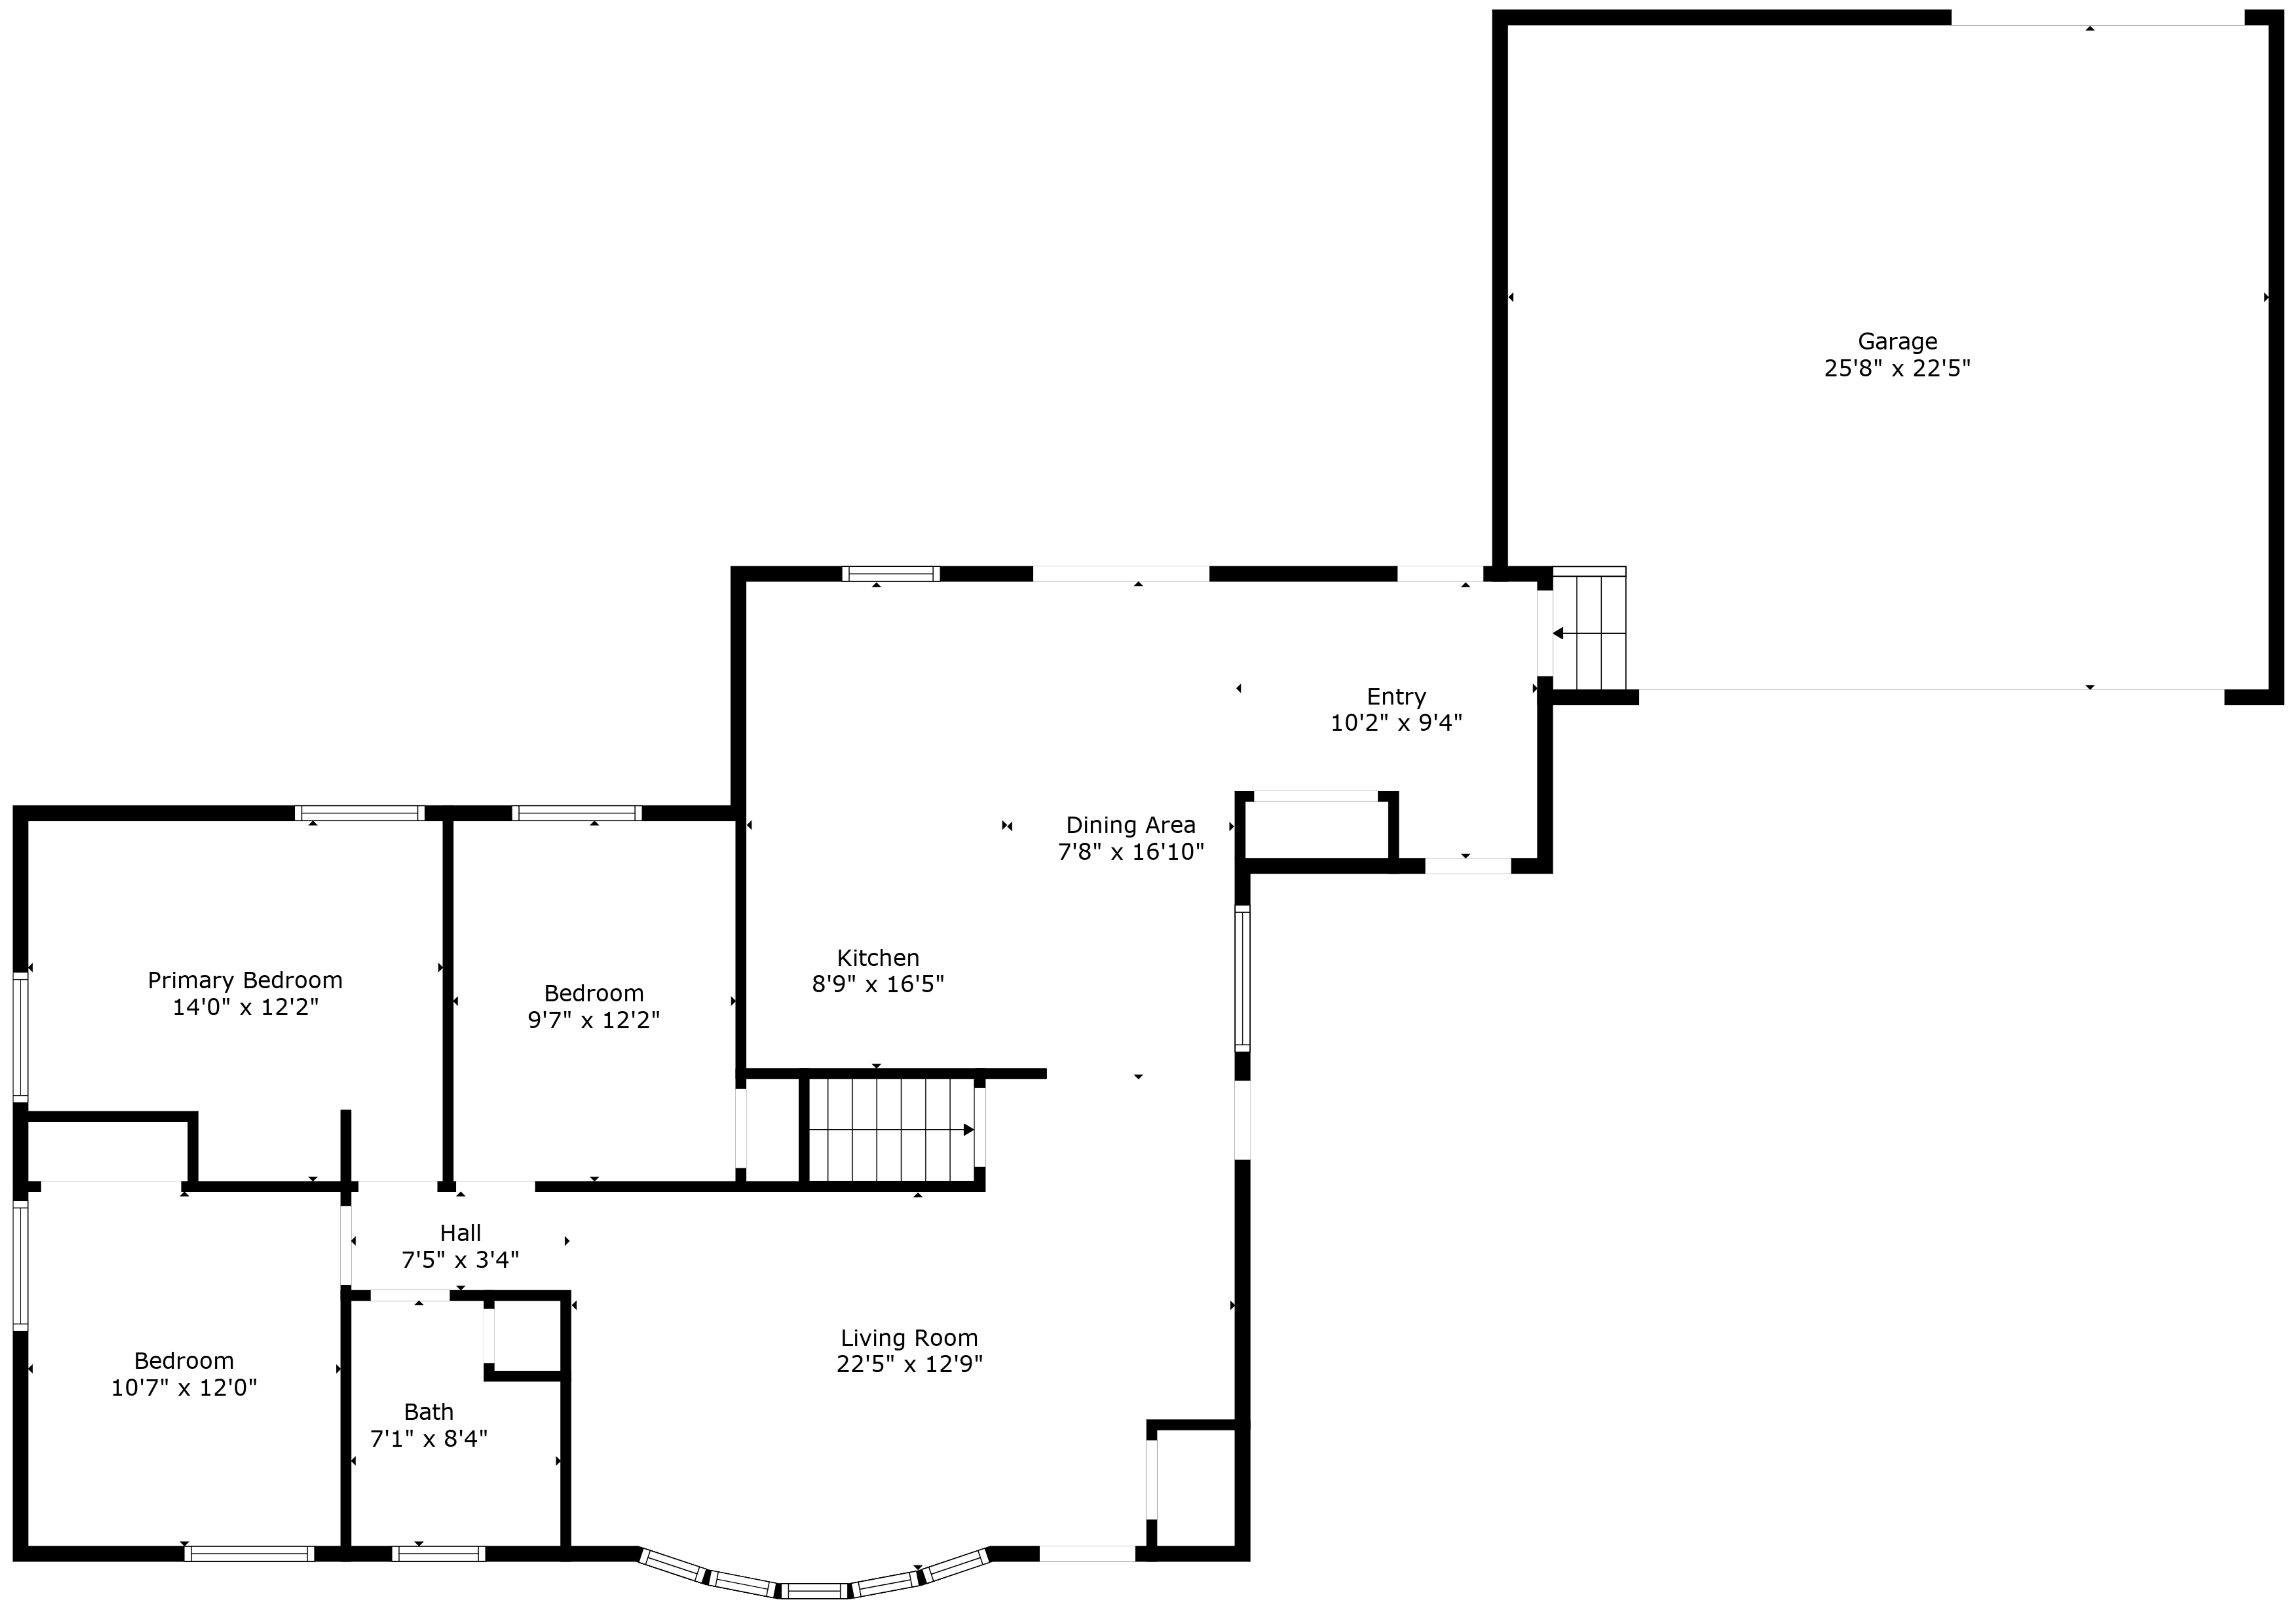

TOTAL: 2491 sq. ft
BELOW GROUND: 1255 sq. ft, FLOOR 2: 1236 sq. ft
EXCLUDED AREAS: GARAGE: 570 sq. ft

TOTAL: 2491 sq. ft
BELOW GROUND: 1255 sq. ft, FLOOR 2: 1236 sq. ft
EXCLUDED AREAS: GARAGE: 570 sq. ft

Floor 2

Floor 1

TOTAL: 2491 sq. ft
 BELOW GROUND: 1255 sq. ft, FLOOR 2: 1236 sq. ft
 EXCLUDED AREAS: GARAGE: 570 sq. ft