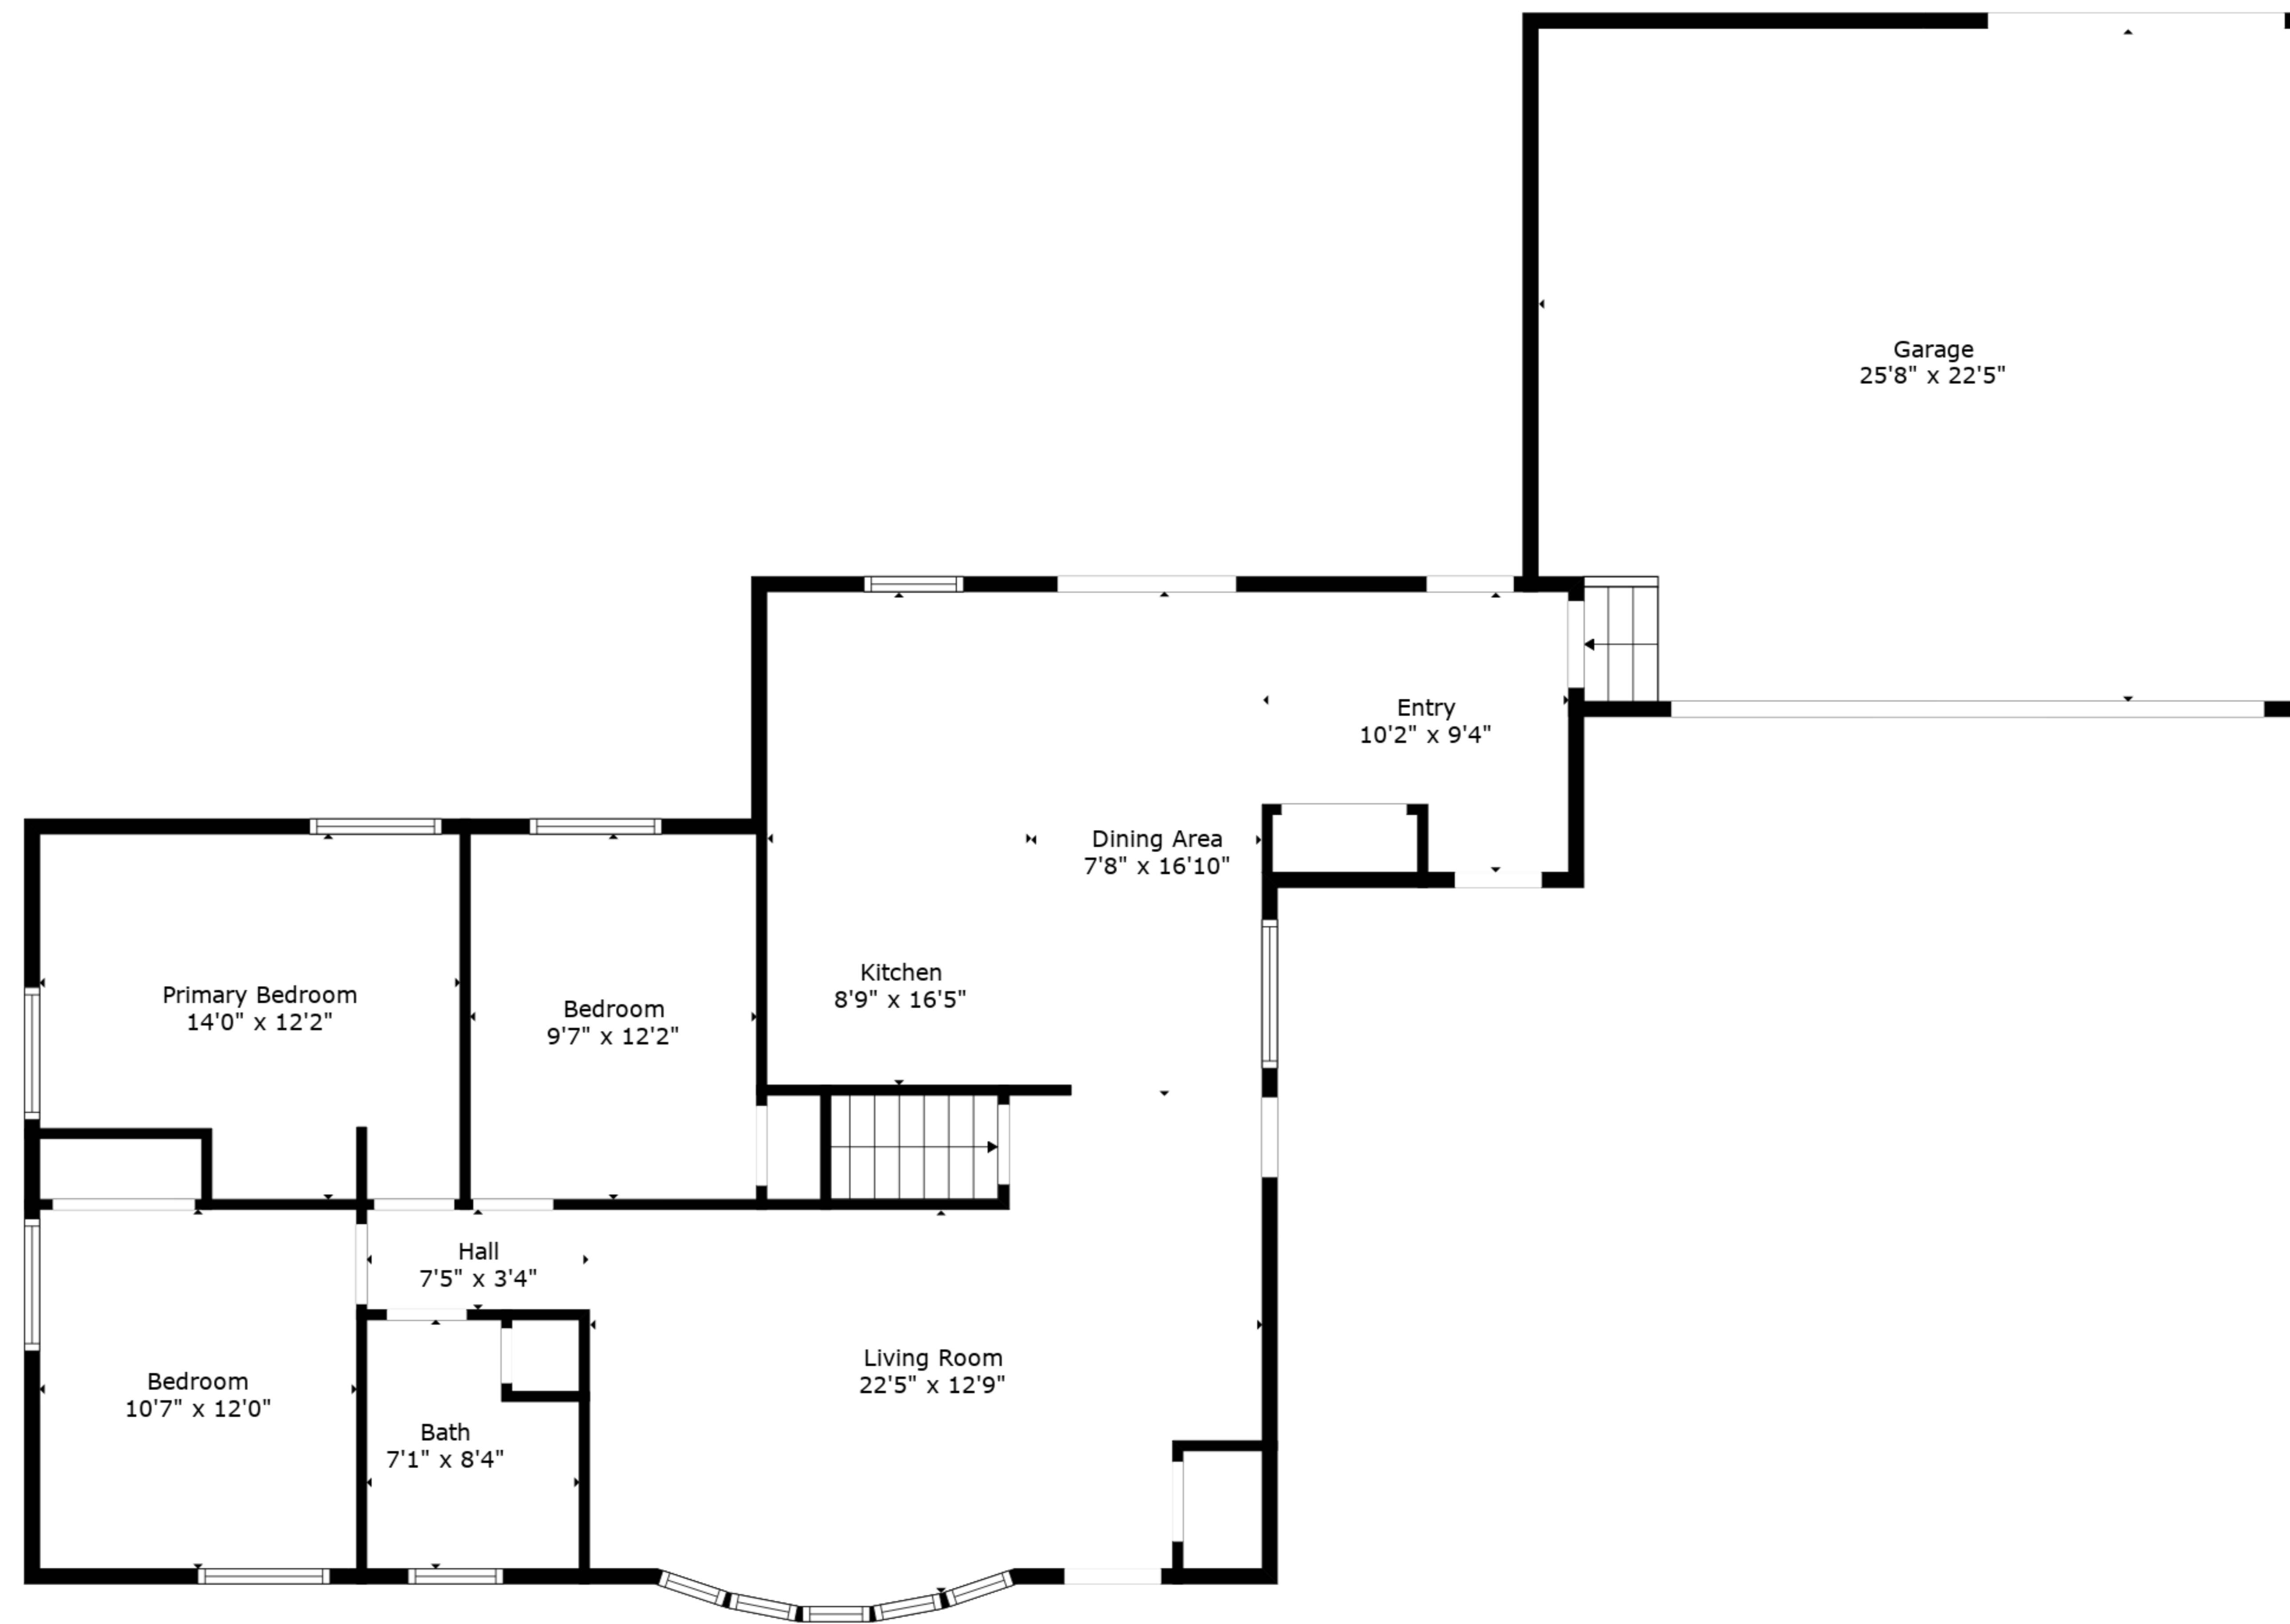

TOTAL: 2491 sq. ft
BELOW GROUND: 1255 sq. ft, FLOOR 2: 1236 sq. ft
EXCLUDED AREAS: GARAGE: 570 sq. ft

TOTAL: 2491 sq. ft
BELOW GROUND: 1255 sq. ft, FLOOR 2: 1236 sq. ft
EXCLUDED AREAS: GARAGE: 570 sq. ft

Floor 2

Floor 1

TOTAL: 2491 sq. ft
 BELOW GROUND: 1255 sq. ft, FLOOR 2: 1236 sq. ft
 EXCLUDED AREAS: GARAGE: 570 sq. ft