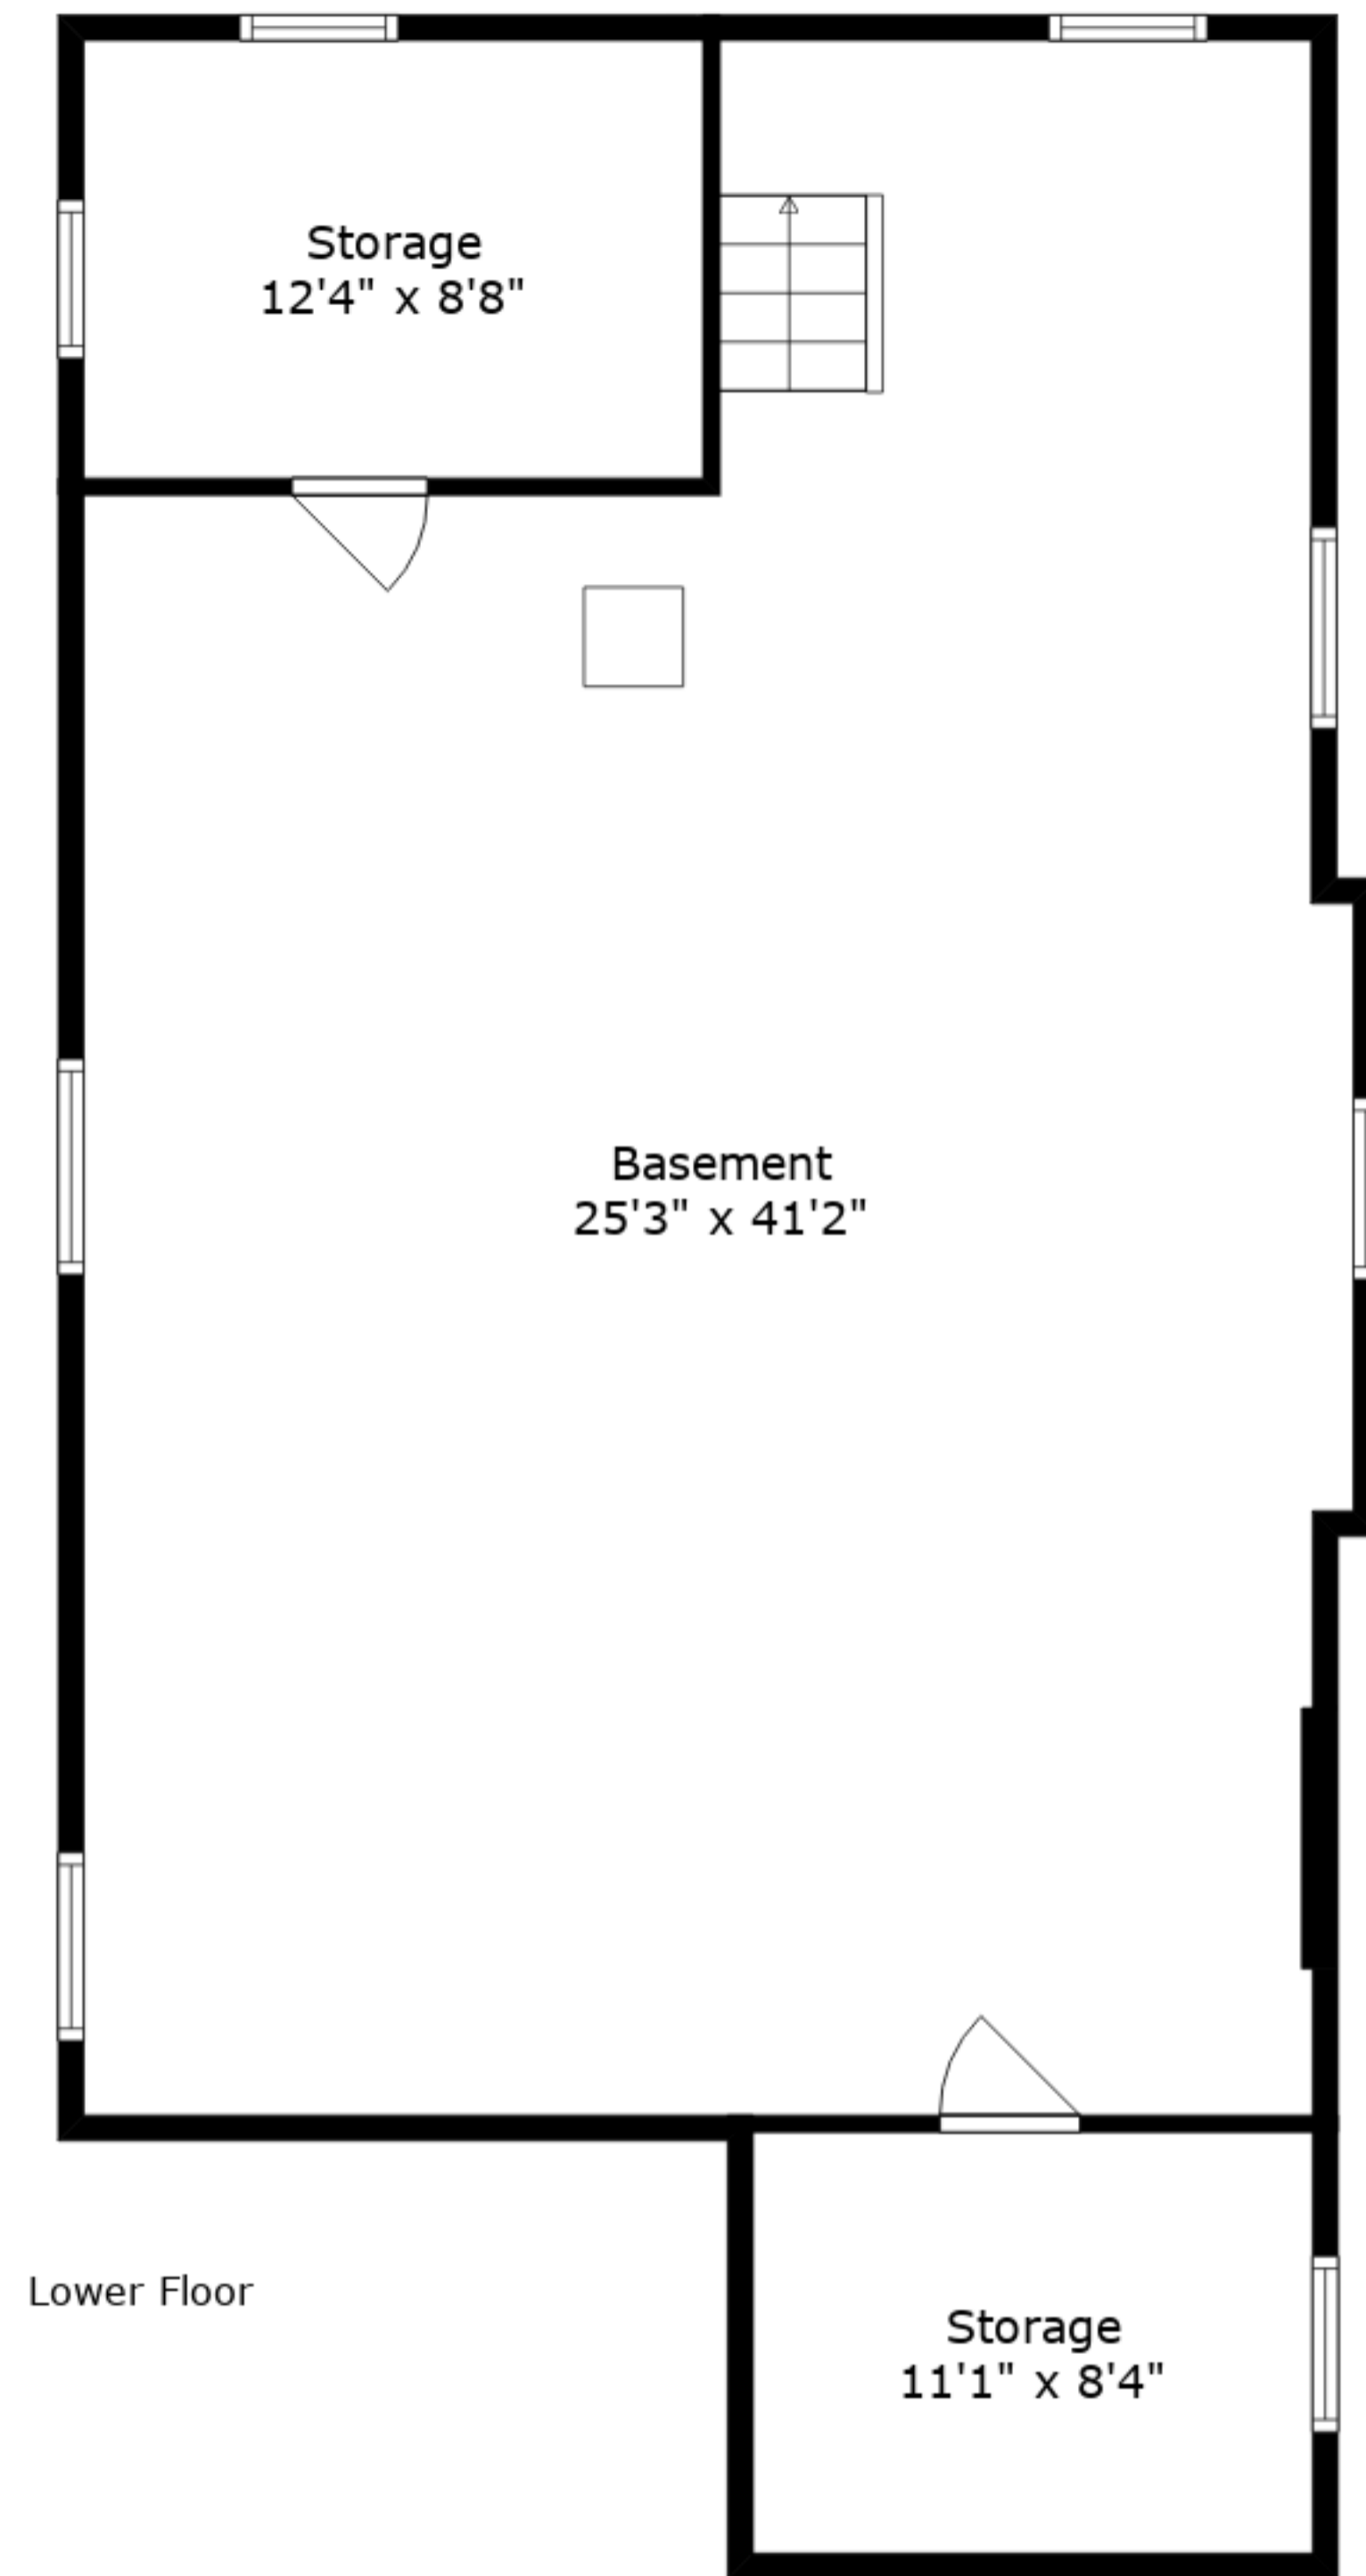

**ESTIMATED AREAS**

GLA BELOW GROUND: 0 sq. ft EXCLUDED AREAS 1187 sq. ft  
 GLA MAIN FLOOR: 1186 sq. ft EXCLUDED AREAS 8 sq. ft  
 Total GLA 1186 sq. ft, total area 2381 sq. ft

Sizes And Dimensions Are Approximate. Actual May Vary.