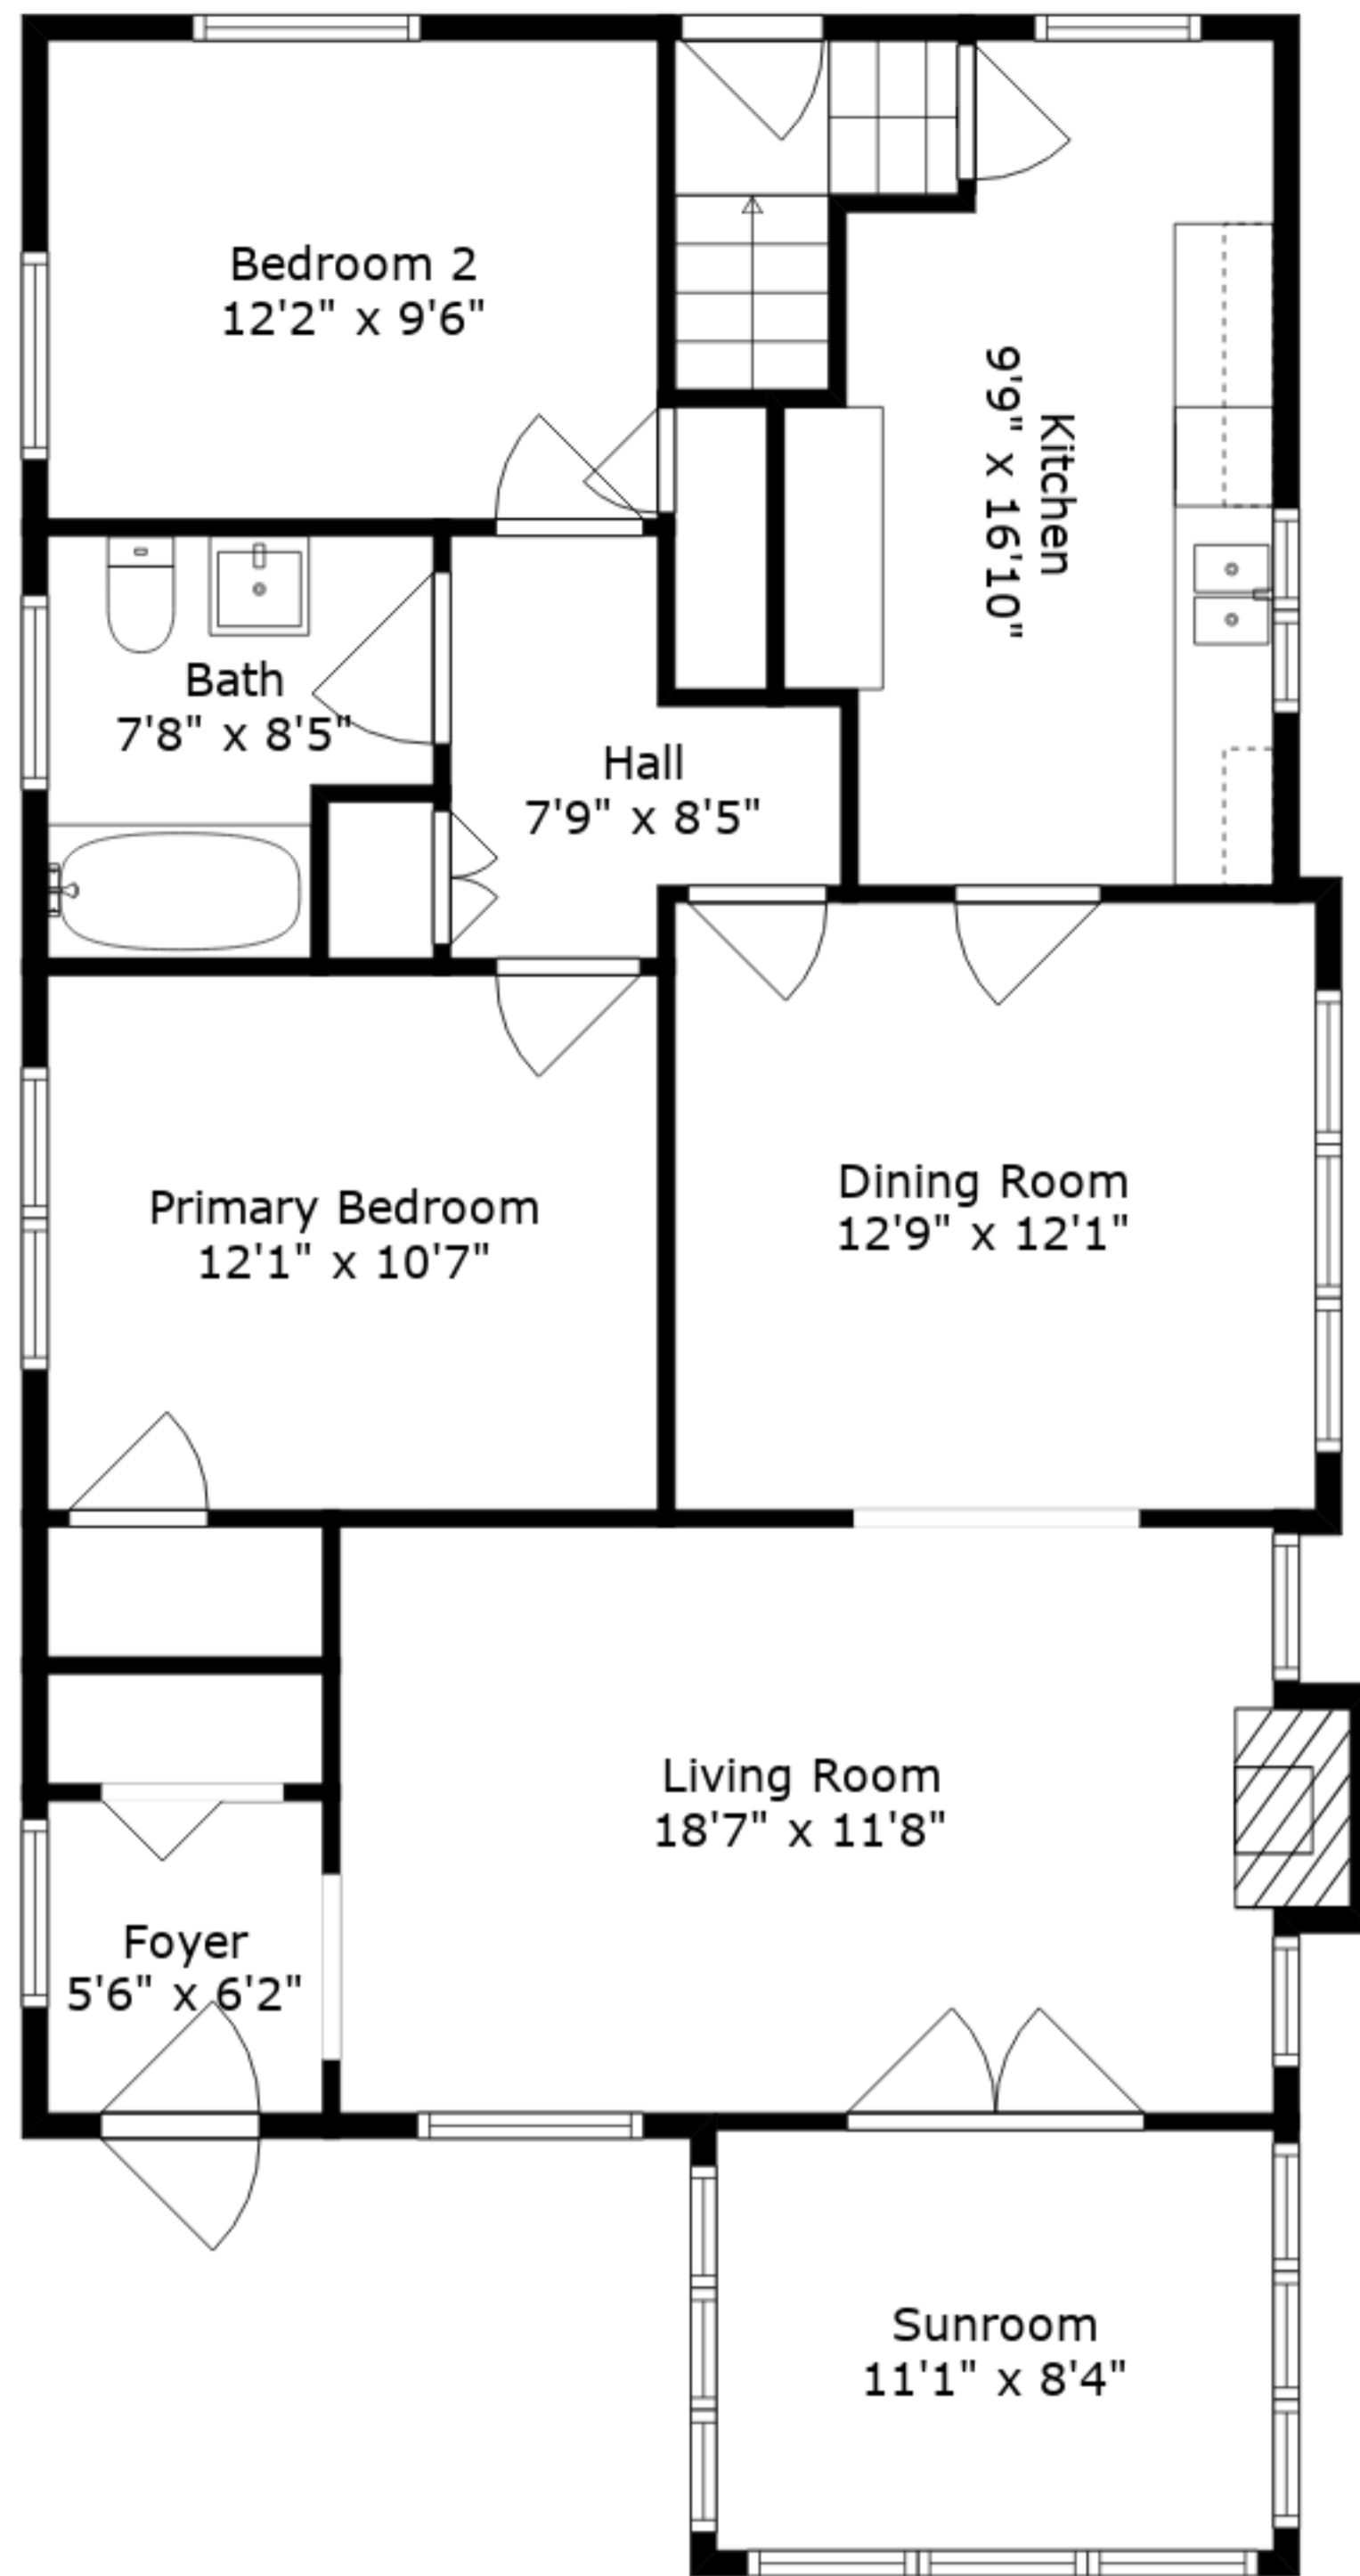

**ESTIMATED AREAS**

GLA BELOW GROUND: 0 sq. ft EXCLUDED AREAS 1187 sq. ft  
 GLA MAIN FLOOR: 1186 sq. ft EXCLUDED AREAS 8 sq. ft  
 Total GLA 1186 sq. ft, total area 2381 sq. ft

Sizes And Dimensions Are Approximate. Actual May Vary.