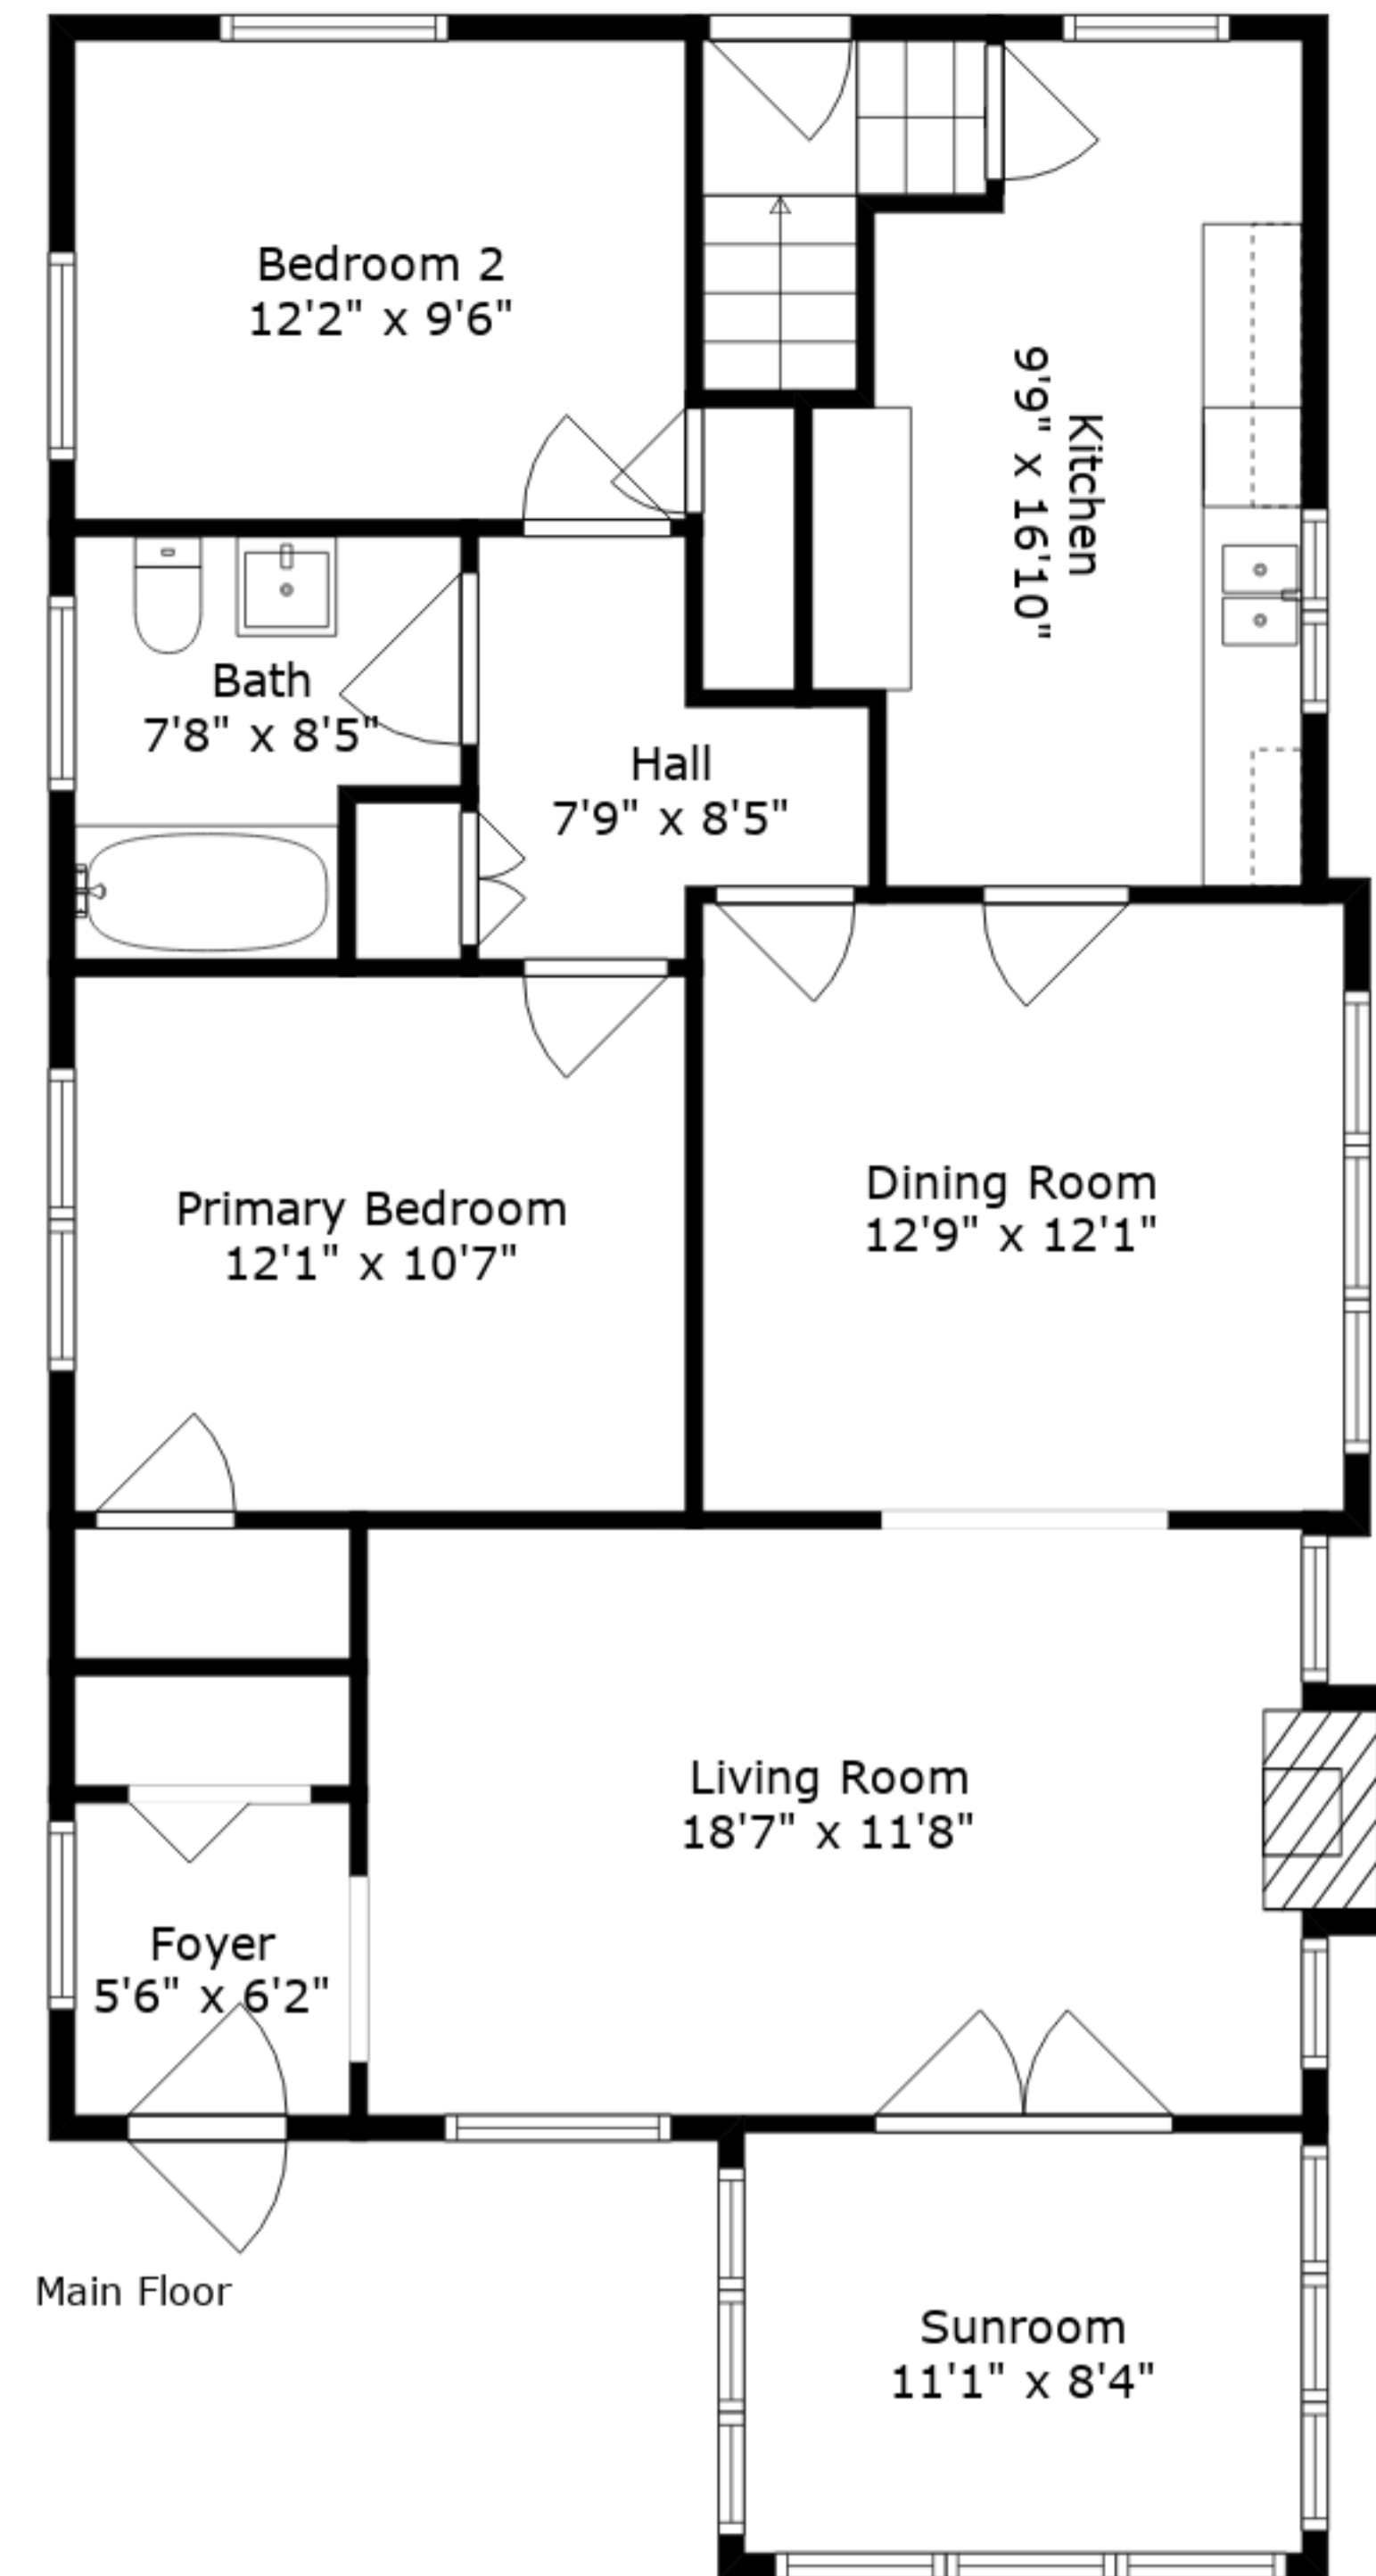

**ESTIMATED AREAS**

GLA BELOW GROUND: 0 sq. ft EXCLUDED AREAS 1187 sq. ft  
 GLA MAIN FLOOR: 1186 sq. ft EXCLUDED AREAS 8 sq. ft  
 Total GLA 1186 sq. ft, total area 2381 sq. ft

Sizes And Dimensions Are Approximate. Actual May Vary.