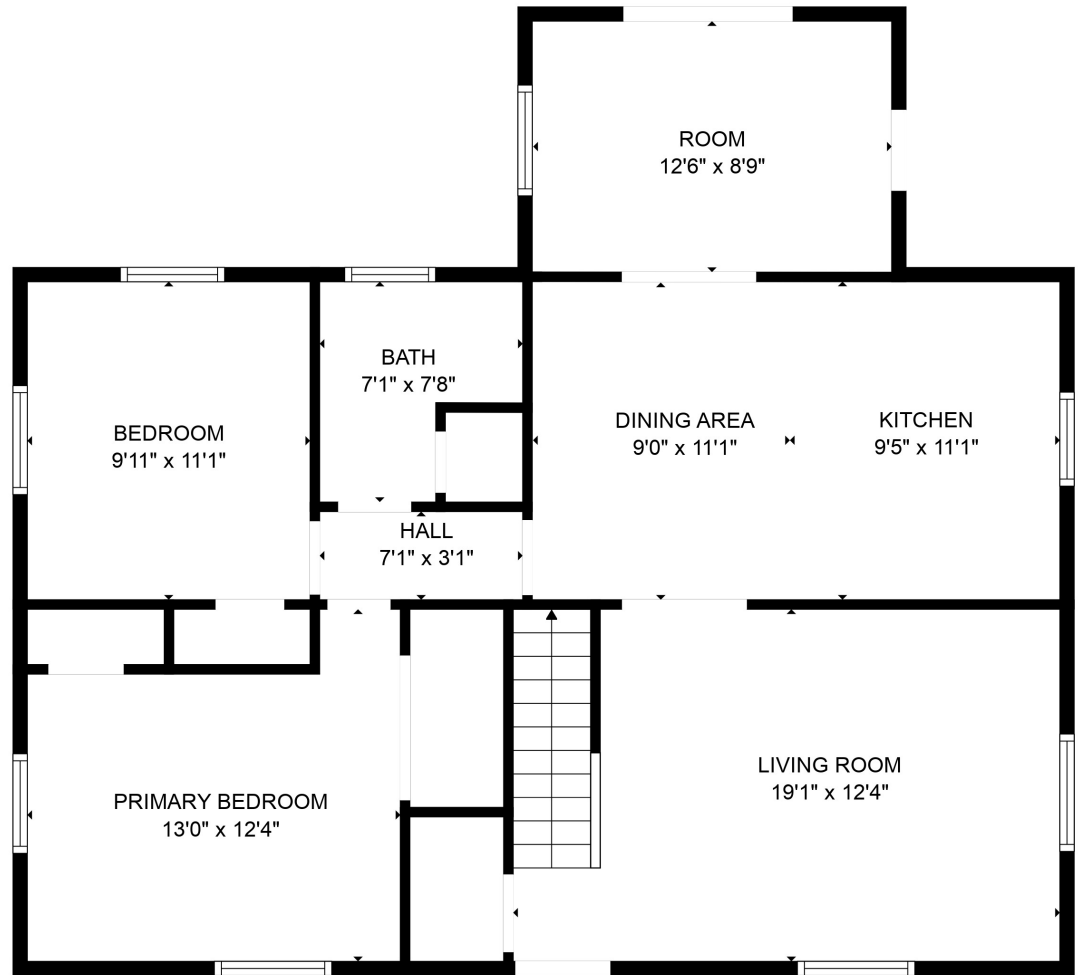

FLOOR 2

FLOOR 1

Total scanned area: 1315 sq. ft

SIZES AND DIMENSIONS ARE APPROXIMATE. ACTUAL MAY VARY.

BEDROOM
16'7" x 8'4"

HALL
2'9" x 12'5"

Total scanned area: 1315 sq. ft

SIZES AND DIMENSIONS ARE APPROXIMATE. ACTUAL MAY VARY.

Total scanned area: 1315 sq. ft

SIZES AND DIMENSIONS ARE APPROXIMATE. ACTUAL MAY VARY.