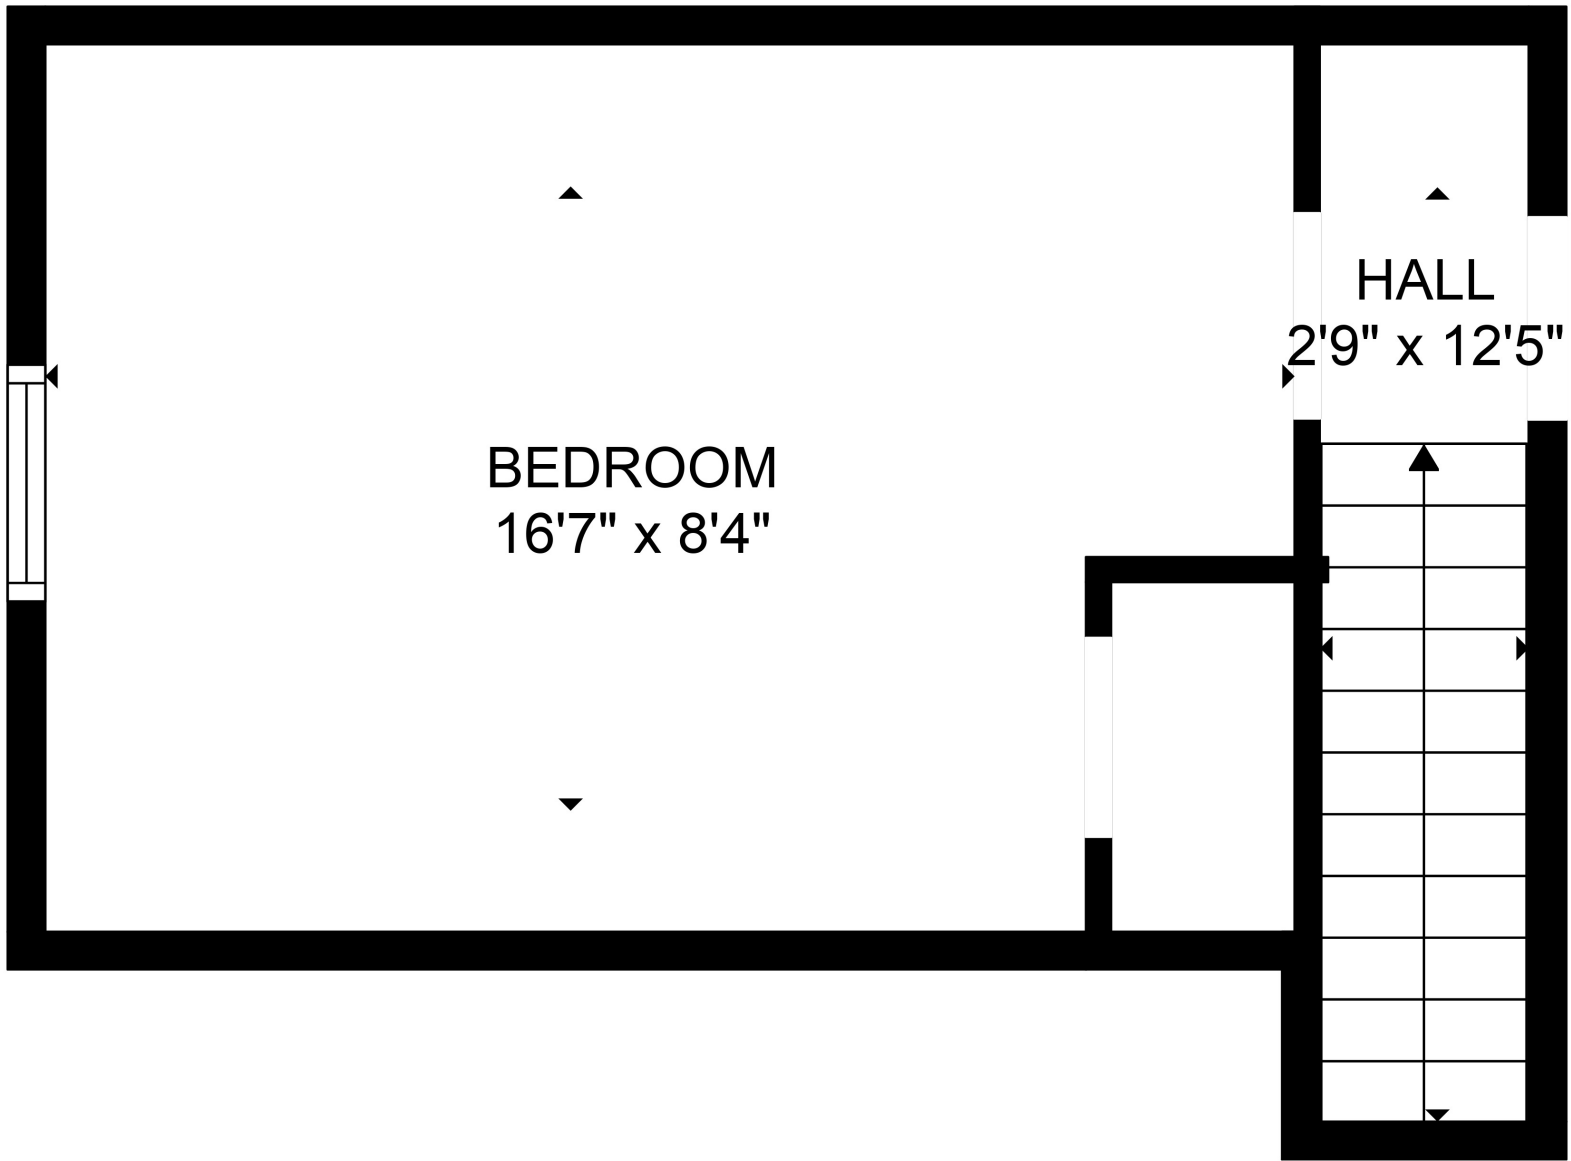

FLOOR 2

FLOOR 1

Total scanned area: 1315 sq. ft

SIZES AND DIMENSIONS ARE APPROXIMATE. ACTUAL MAY VARY.

BEDROOM
16'7" x 8'4"

HALL
2'9" x 12'5"

Total scanned area: 1315 sq. ft

SIZES AND DIMENSIONS ARE APPROXIMATE. ACTUAL MAY VARY.

Total scanned area: 1315 sq. ft

SIZES AND DIMENSIONS ARE APPROXIMATE. ACTUAL MAY VARY.