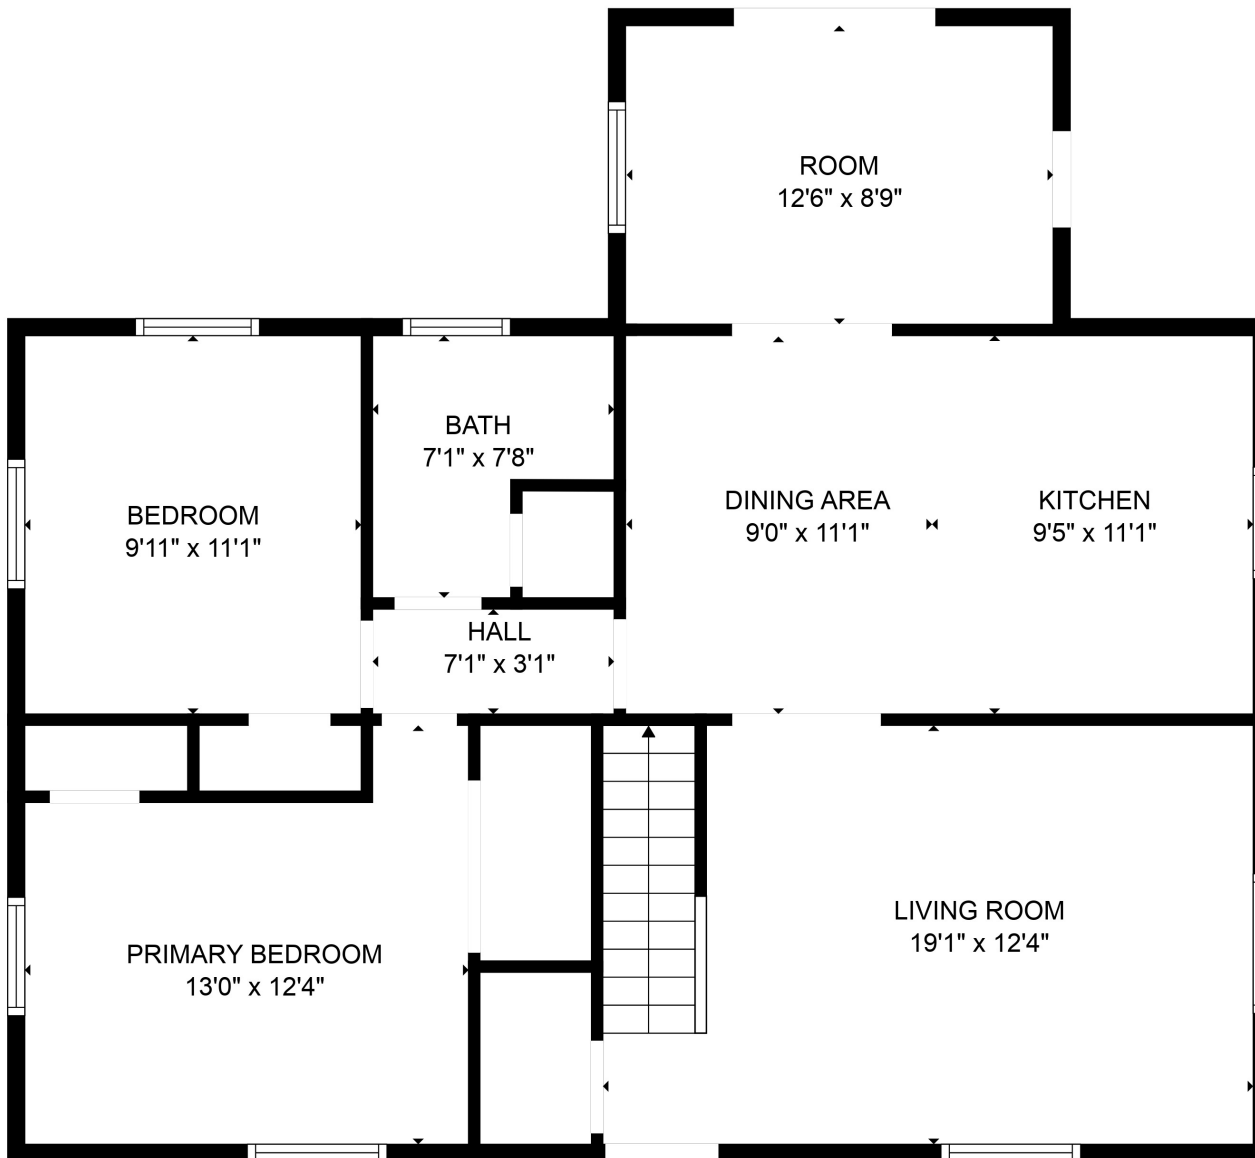

FLOOR 2

FLOOR 1

Total scanned area: 1315 sq. ft

SIZES AND DIMENSIONS ARE APPROXIMATE. ACTUAL MAY VARY.

BEDROOM
16'7" x 8'4"

HALL
2'9" x 12'5"

Total scanned area: 1315 sq. ft

SIZES AND DIMENSIONS ARE APPROXIMATE. ACTUAL MAY VARY.

Total scanned area: 1315 sq. ft

SIZES AND DIMENSIONS ARE APPROXIMATE. ACTUAL MAY VARY.