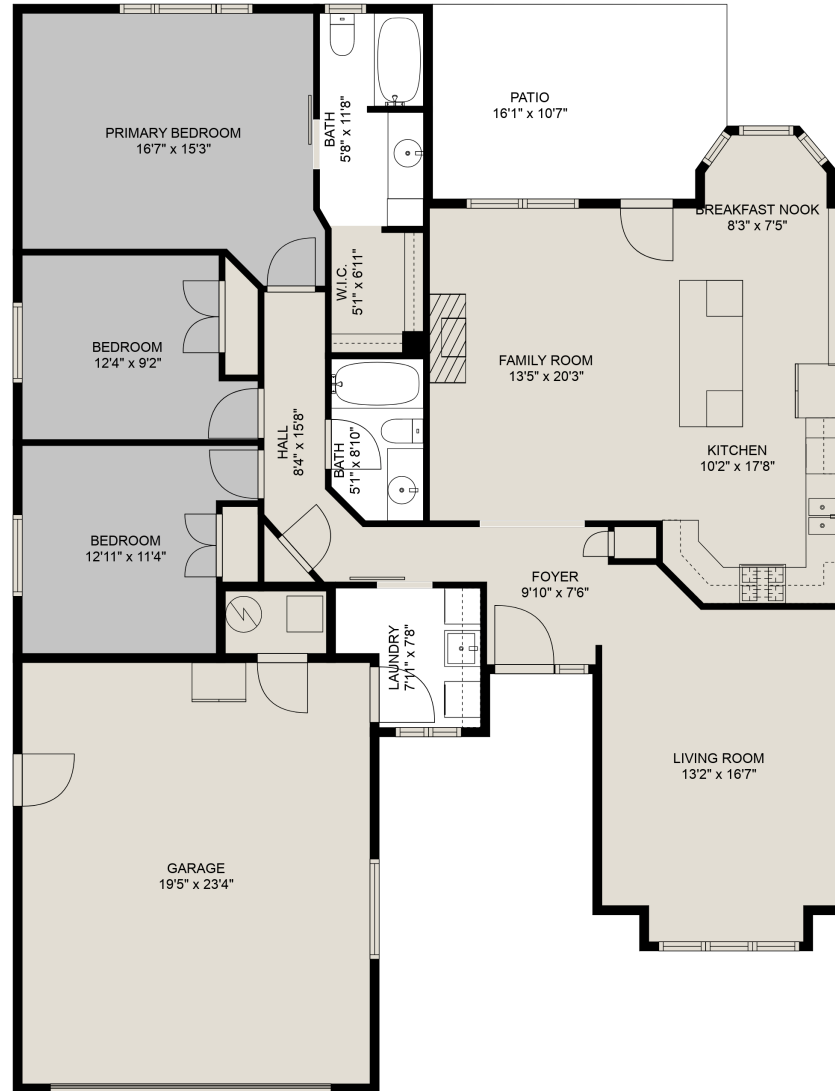

# 1639 Canterbury Dr

Brad Luteyn  
604-991-7976

bradluteynrealtor@gmail.com

Estimated Areas:  
Main Floor: 1630 sq. ft  
Total: 1630 Sq. Ft