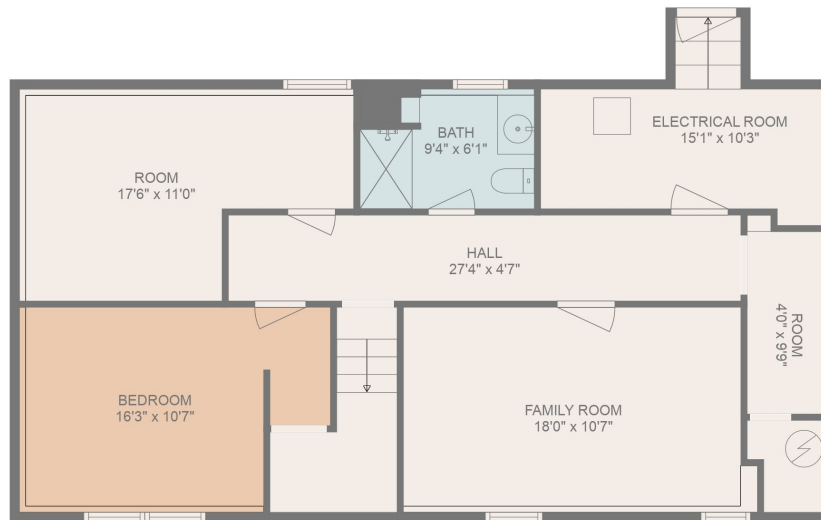

FLOOR 2

FLOOR 1

Total scanned area: 2168 sq. ft

FLOOR PLAN CREATED BY CUBICASA APP. MEASUREMENTS DEEMED HIGHLY RELIABLE BUT NOT GUARANTEED.

Total scanned area: 2168 sq. ft

FLOOR PLAN CREATED BY CUBICASA APP. MEASUREMENTS DEEMED HIGHLY RELIABLE BUT NOT GUARANTEED.

Total scanned area: 2168 sq. ft

FLOOR PLAN CREATED BY CUBICASA APP. MEASUREMENTS DEEMED HIGHLY RELIABLE BUT NOT GUARANTEED.