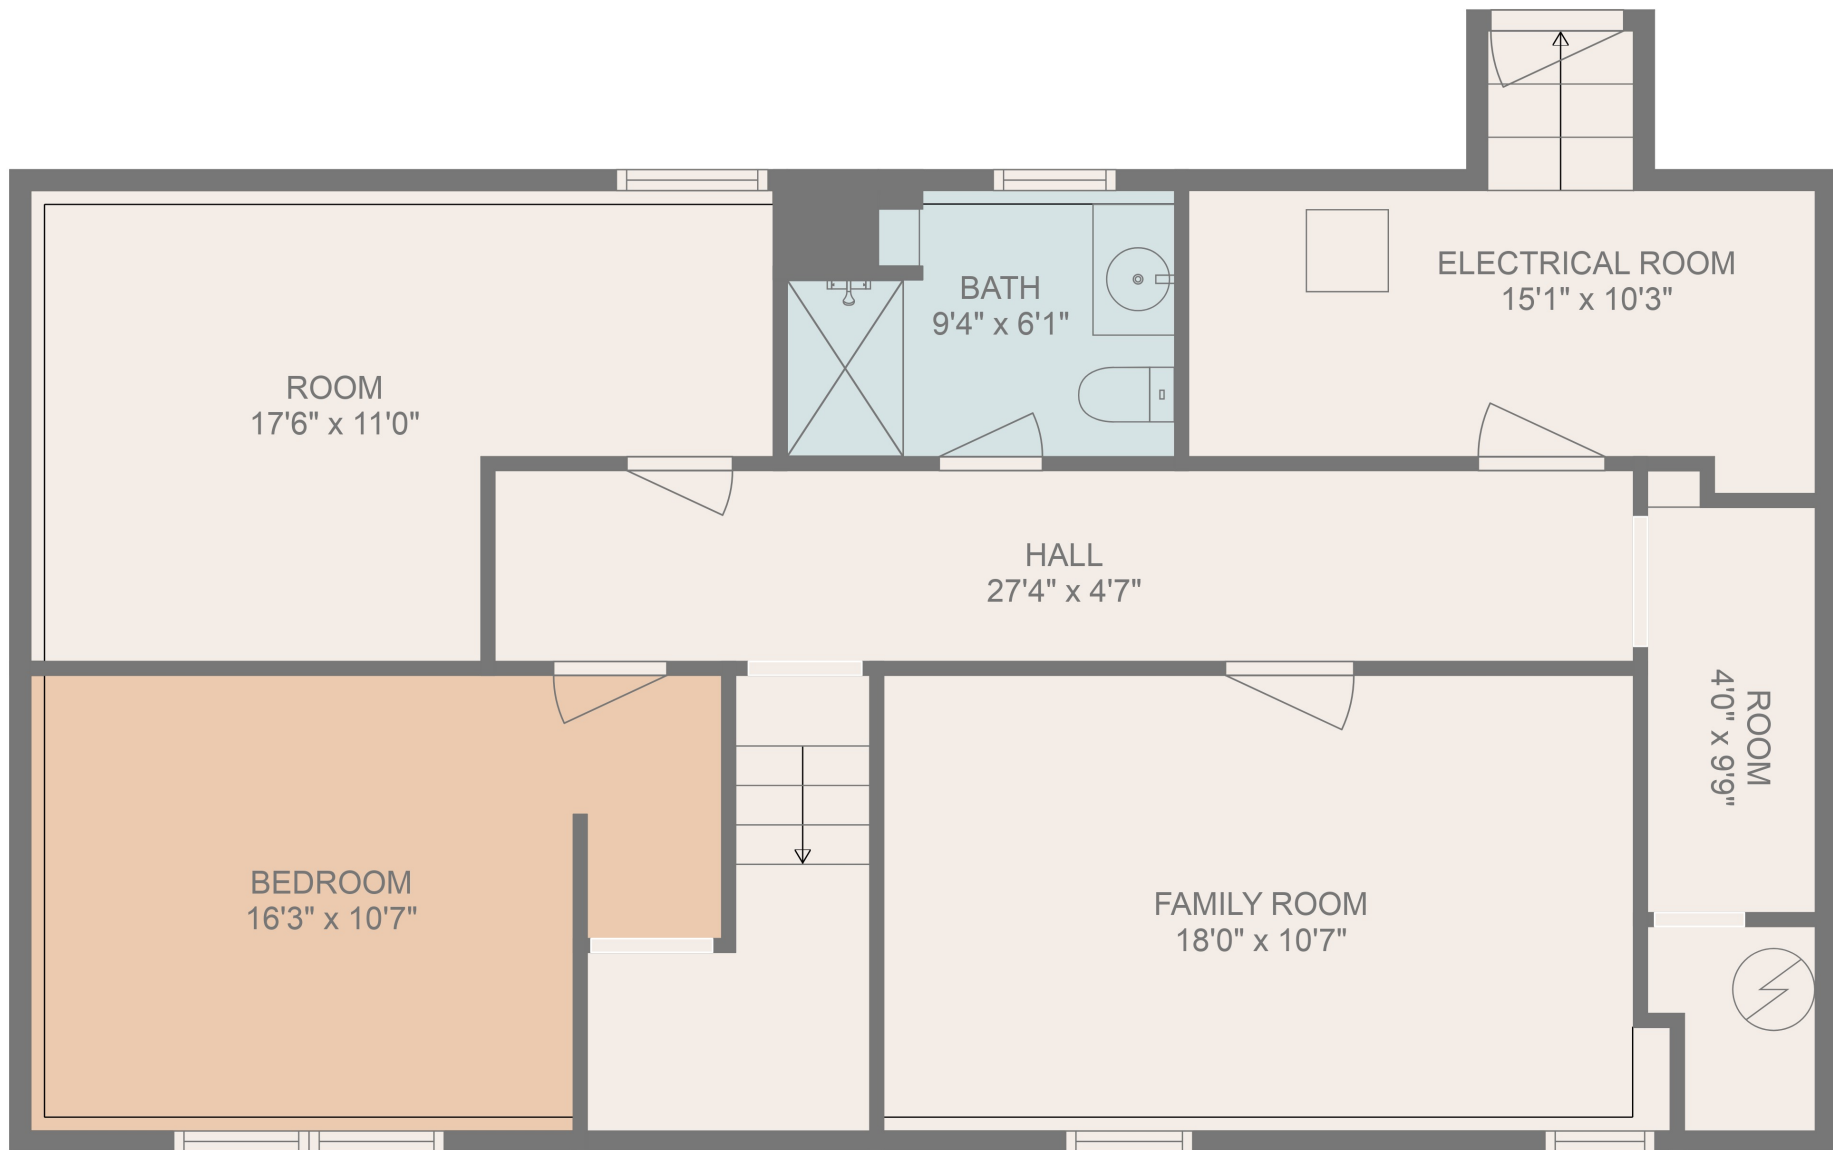

FLOOR 2

FLOOR 1

Total scanned area: 2168 sq. ft

FLOOR PLAN CREATED BY CUBICASA APP. MEASUREMENTS DEEMED HIGHLY RELIABLE BUT NOT GUARANTEED.

Total scanned area: 2168 sq. ft

FLOOR PLAN CREATED BY CUBICASA APP. MEASUREMENTS DEEMED HIGHLY RELIABLE BUT NOT GUARANTEED.

Total scanned area: 2168 sq. ft

FLOOR PLAN CREATED BY CUBICASA APP. MEASUREMENTS DEEMED HIGHLY RELIABLE BUT NOT GUARANTEED.