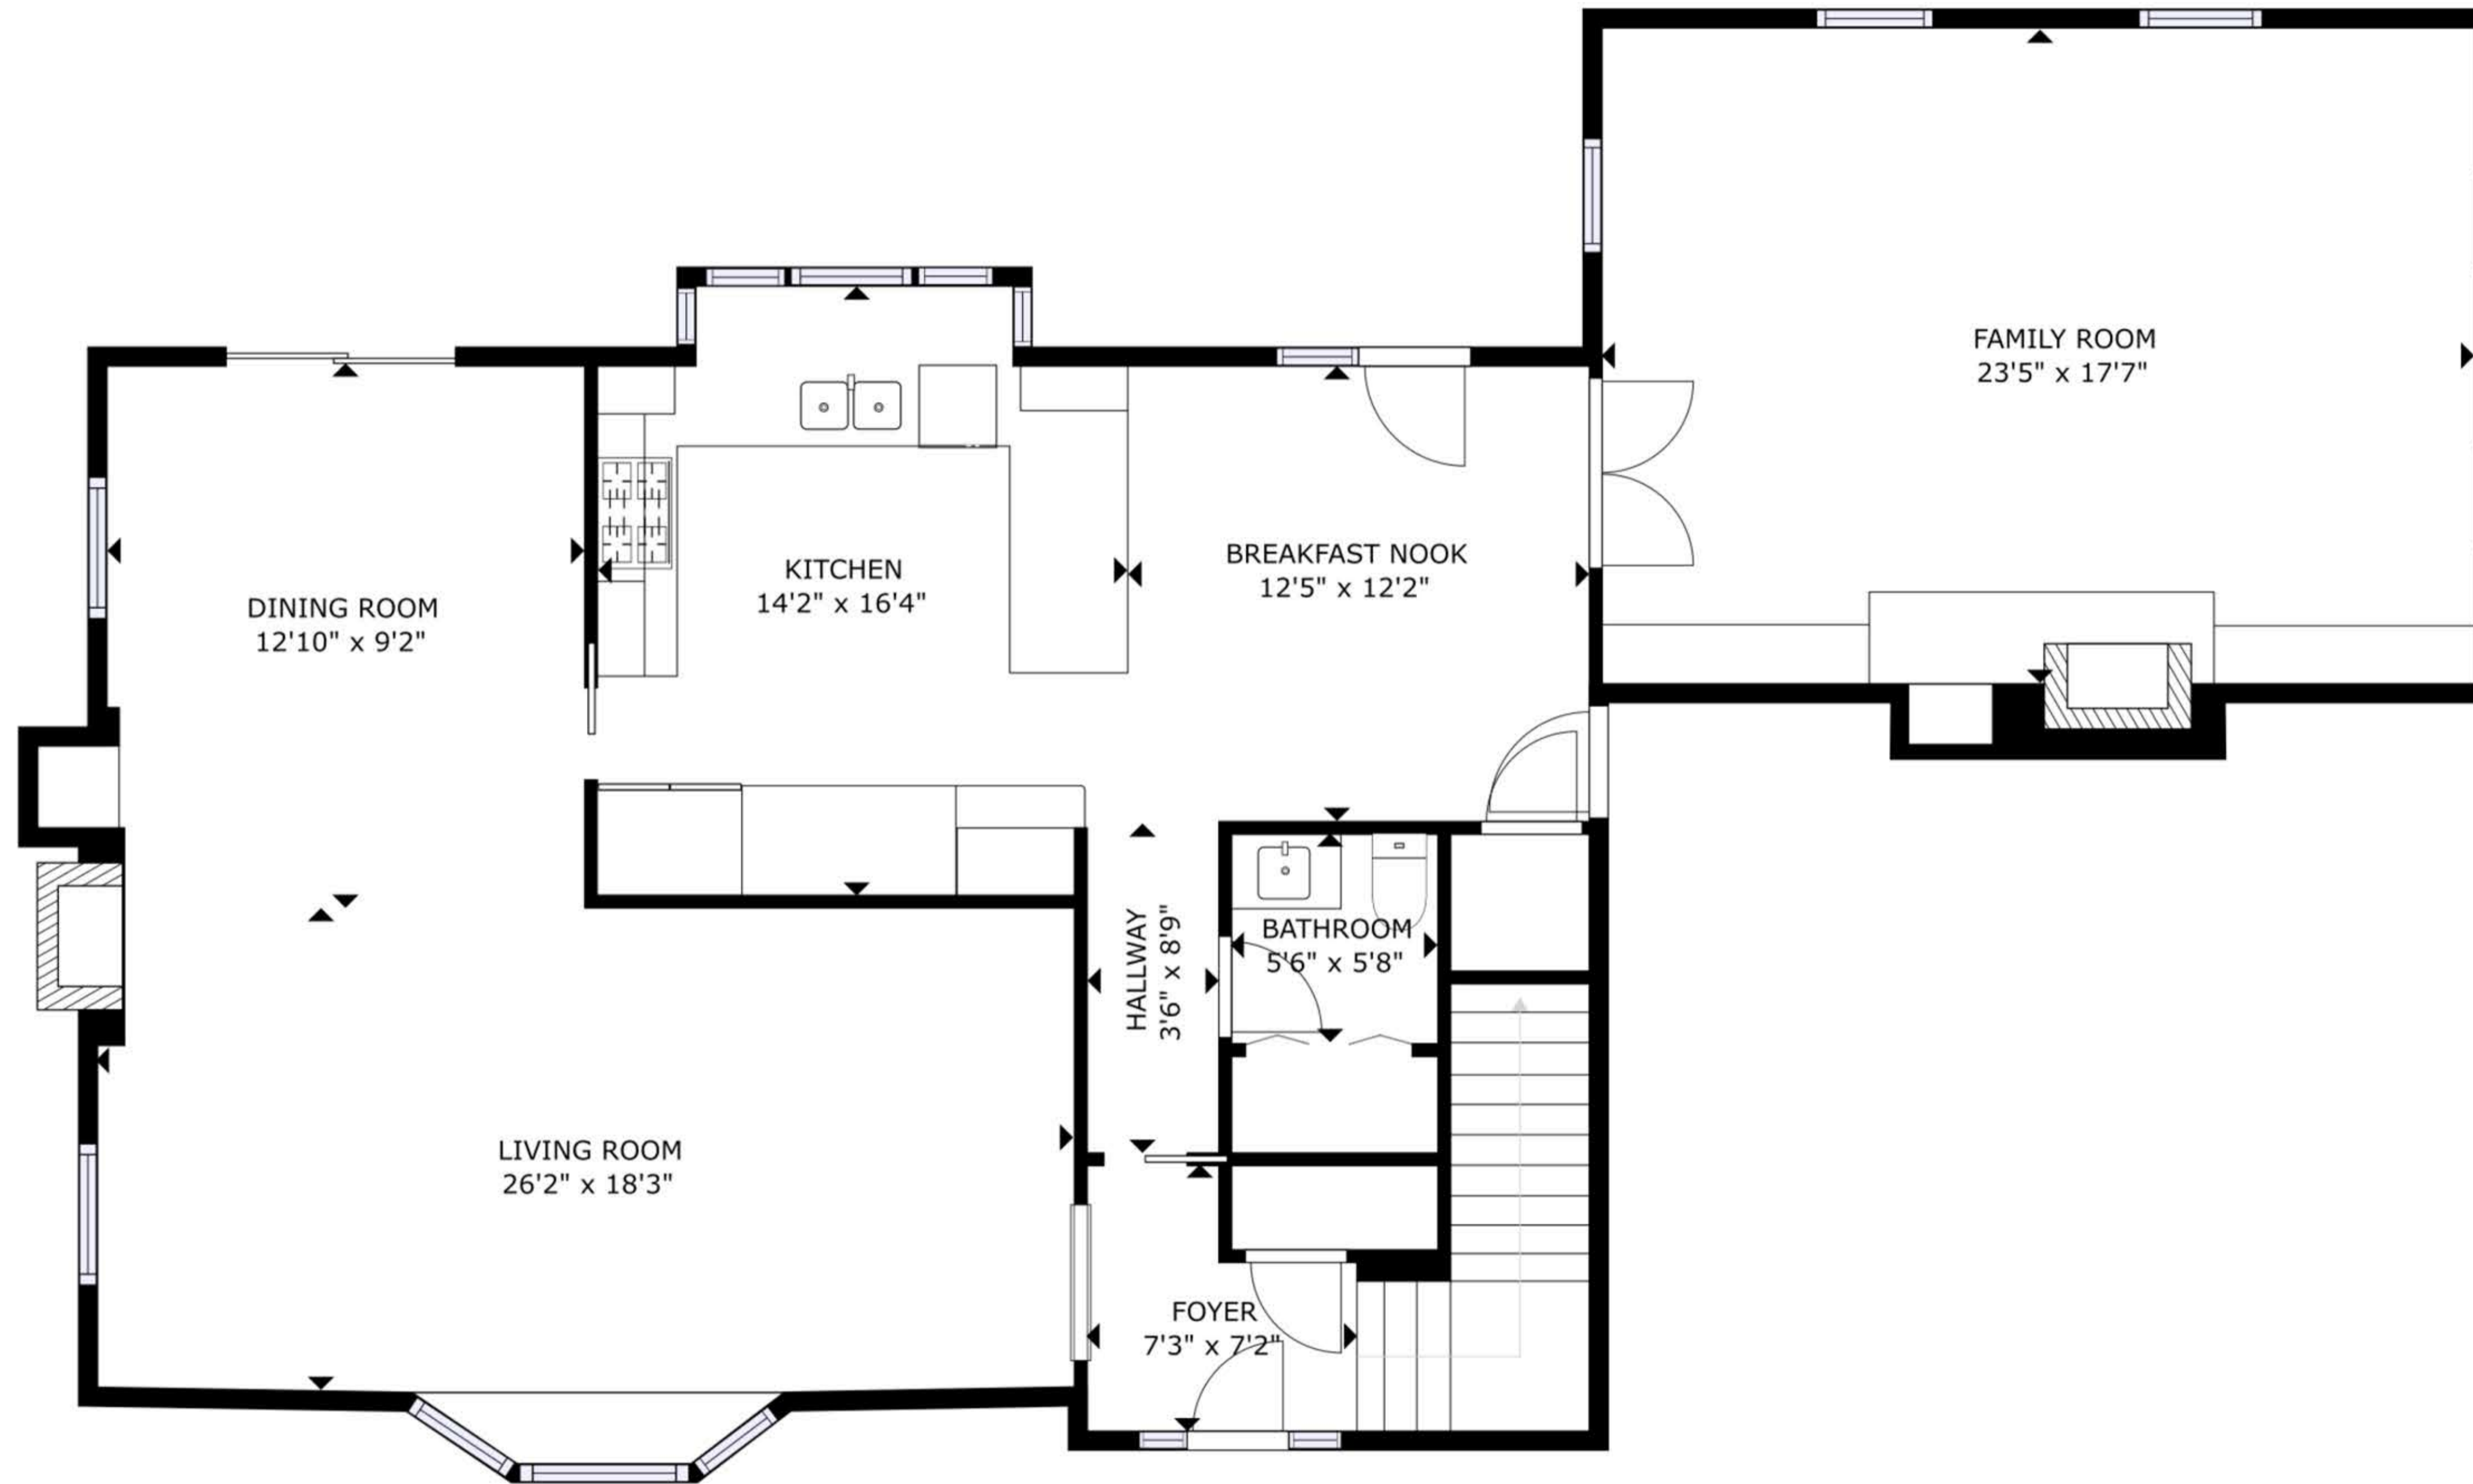

# 825 Parkview Way

Missoula, MT 59803

4 3 4360

BEDROOMS BATHROOMS TOTAL SQ.FT.

FLOOR 1

FLOOR 2

Measurements are approximate and may not be to scale.

The floor plan illustration is not suitable for construction/architectural purposes.