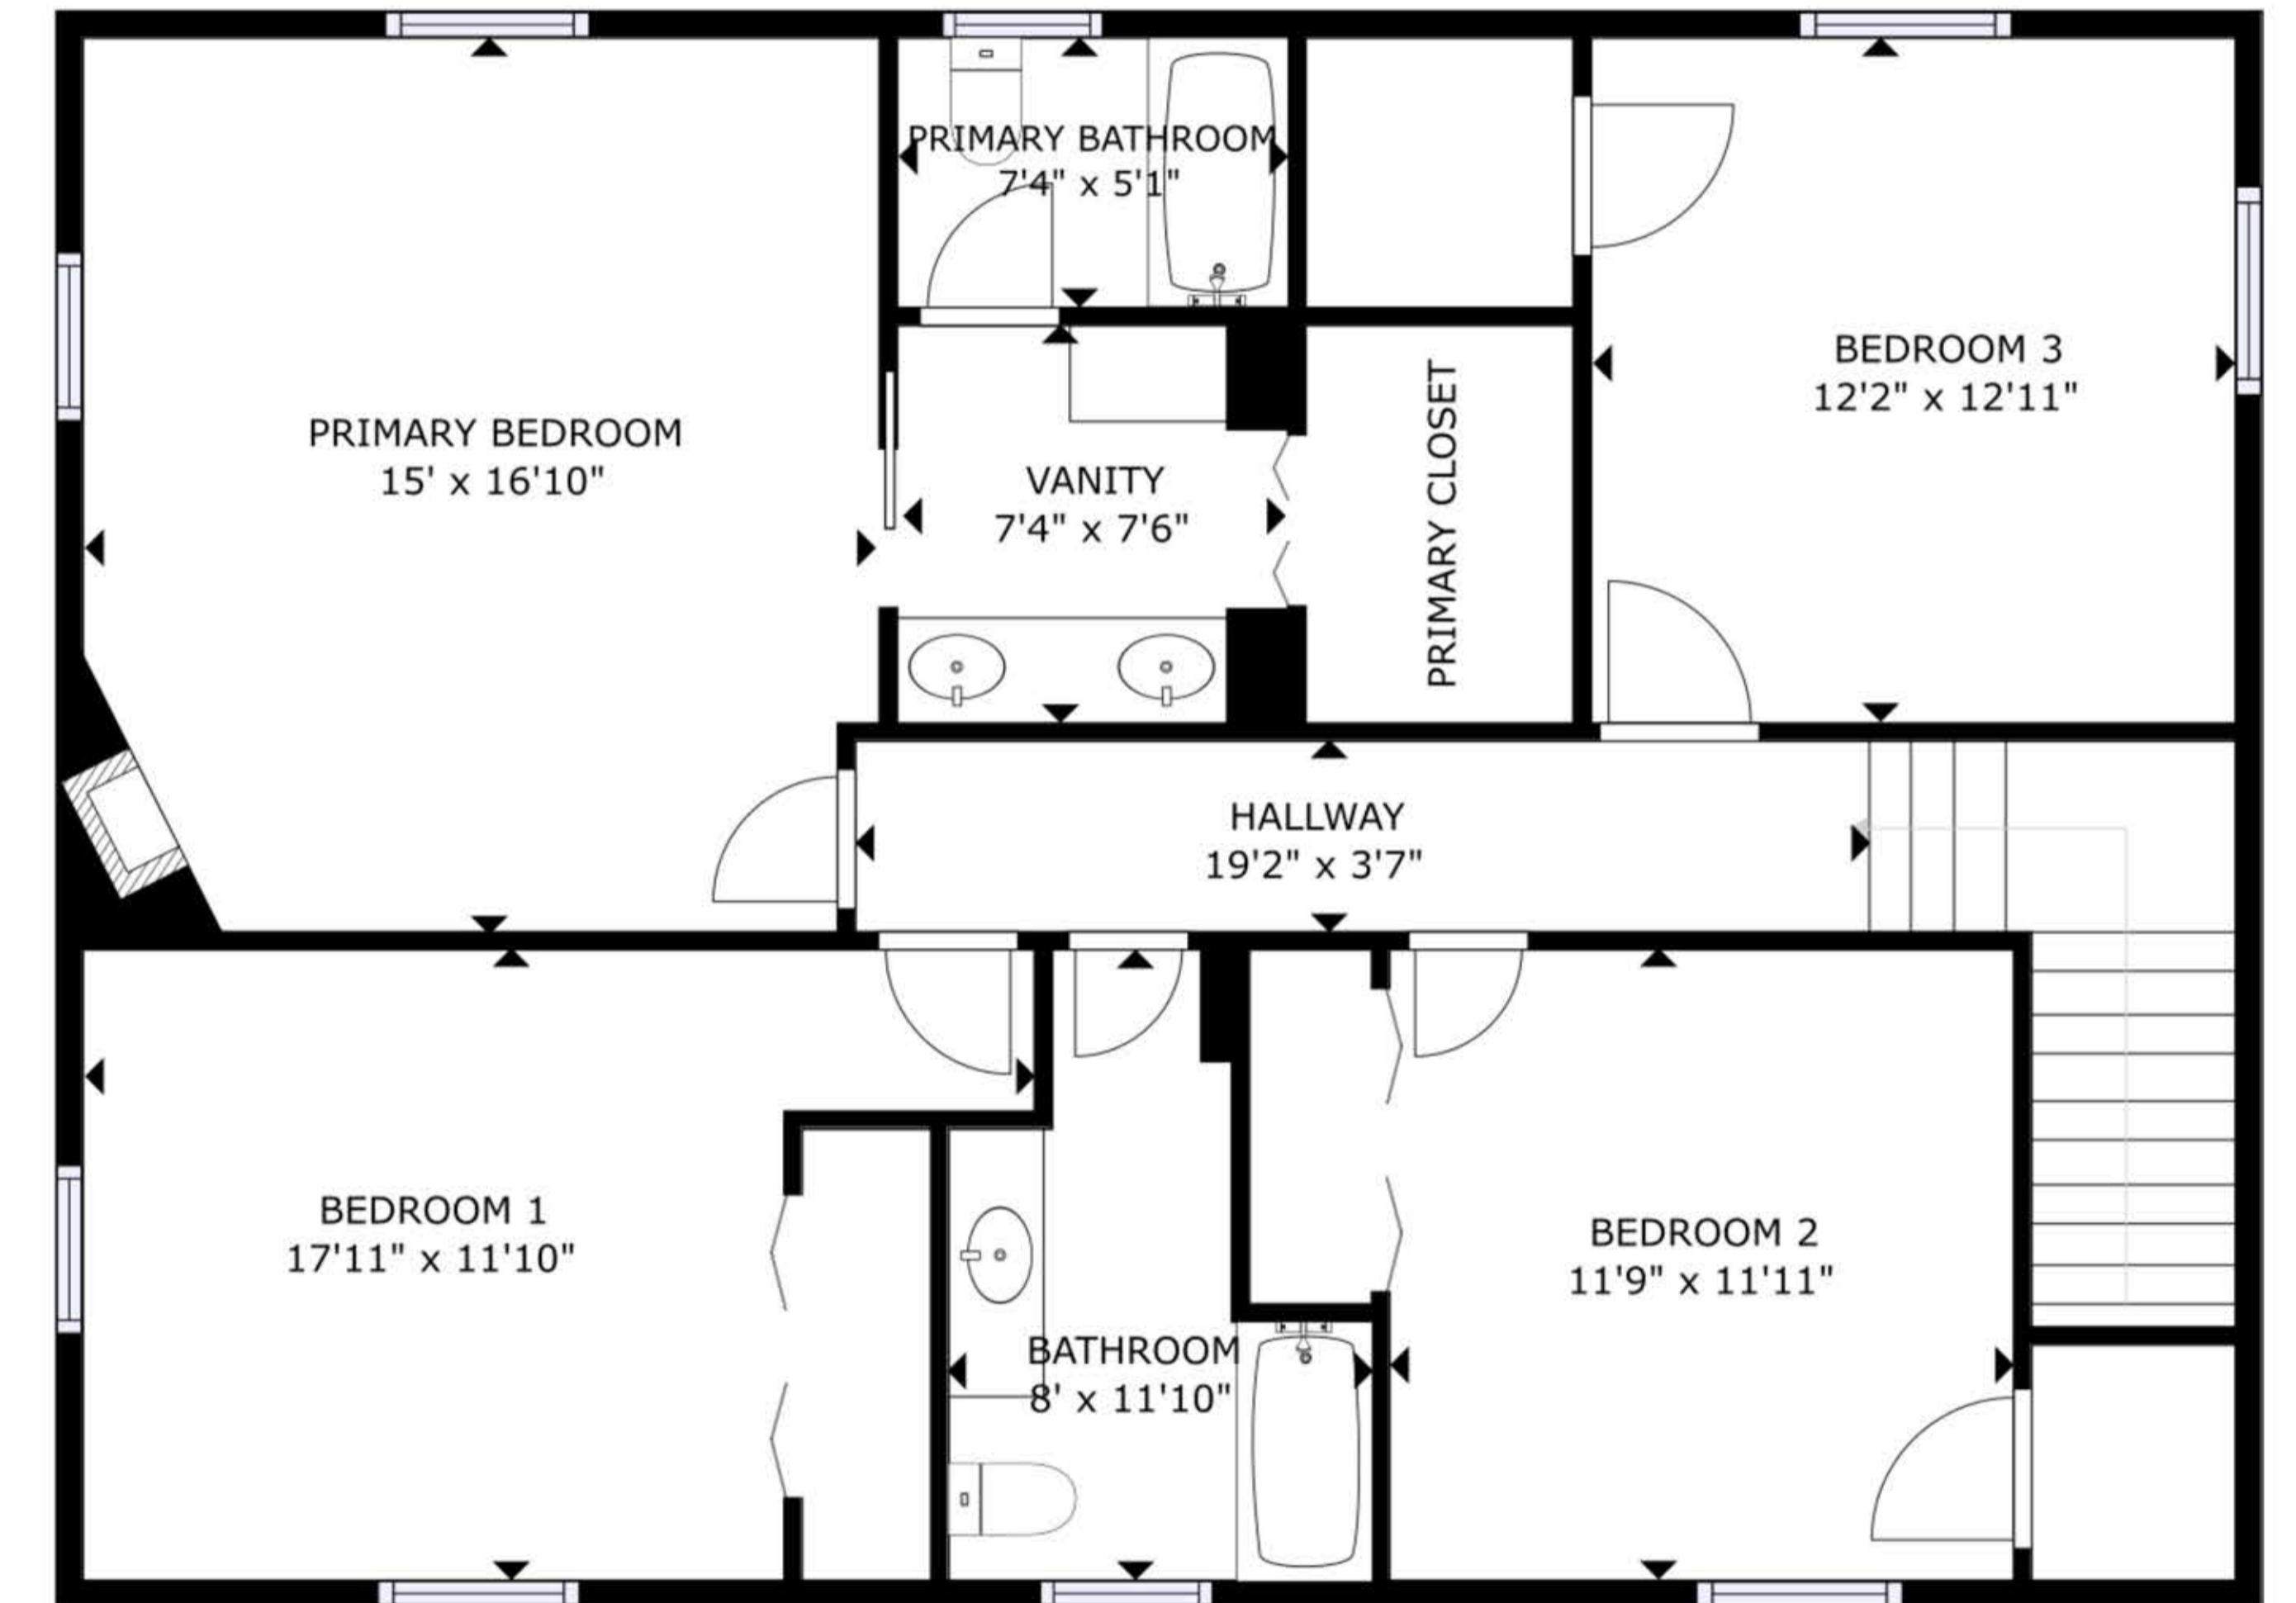

# 825 Parkview Way

Missoula, MT 59803

4 3 4360

BEDROOMS BATHROOMS TOTAL SQ.FT.

FLOOR 1

FLOOR 2

Measurements are approximate and may not be to scale.

The floor plan illustration is not suitable for construction/architectural purposes.