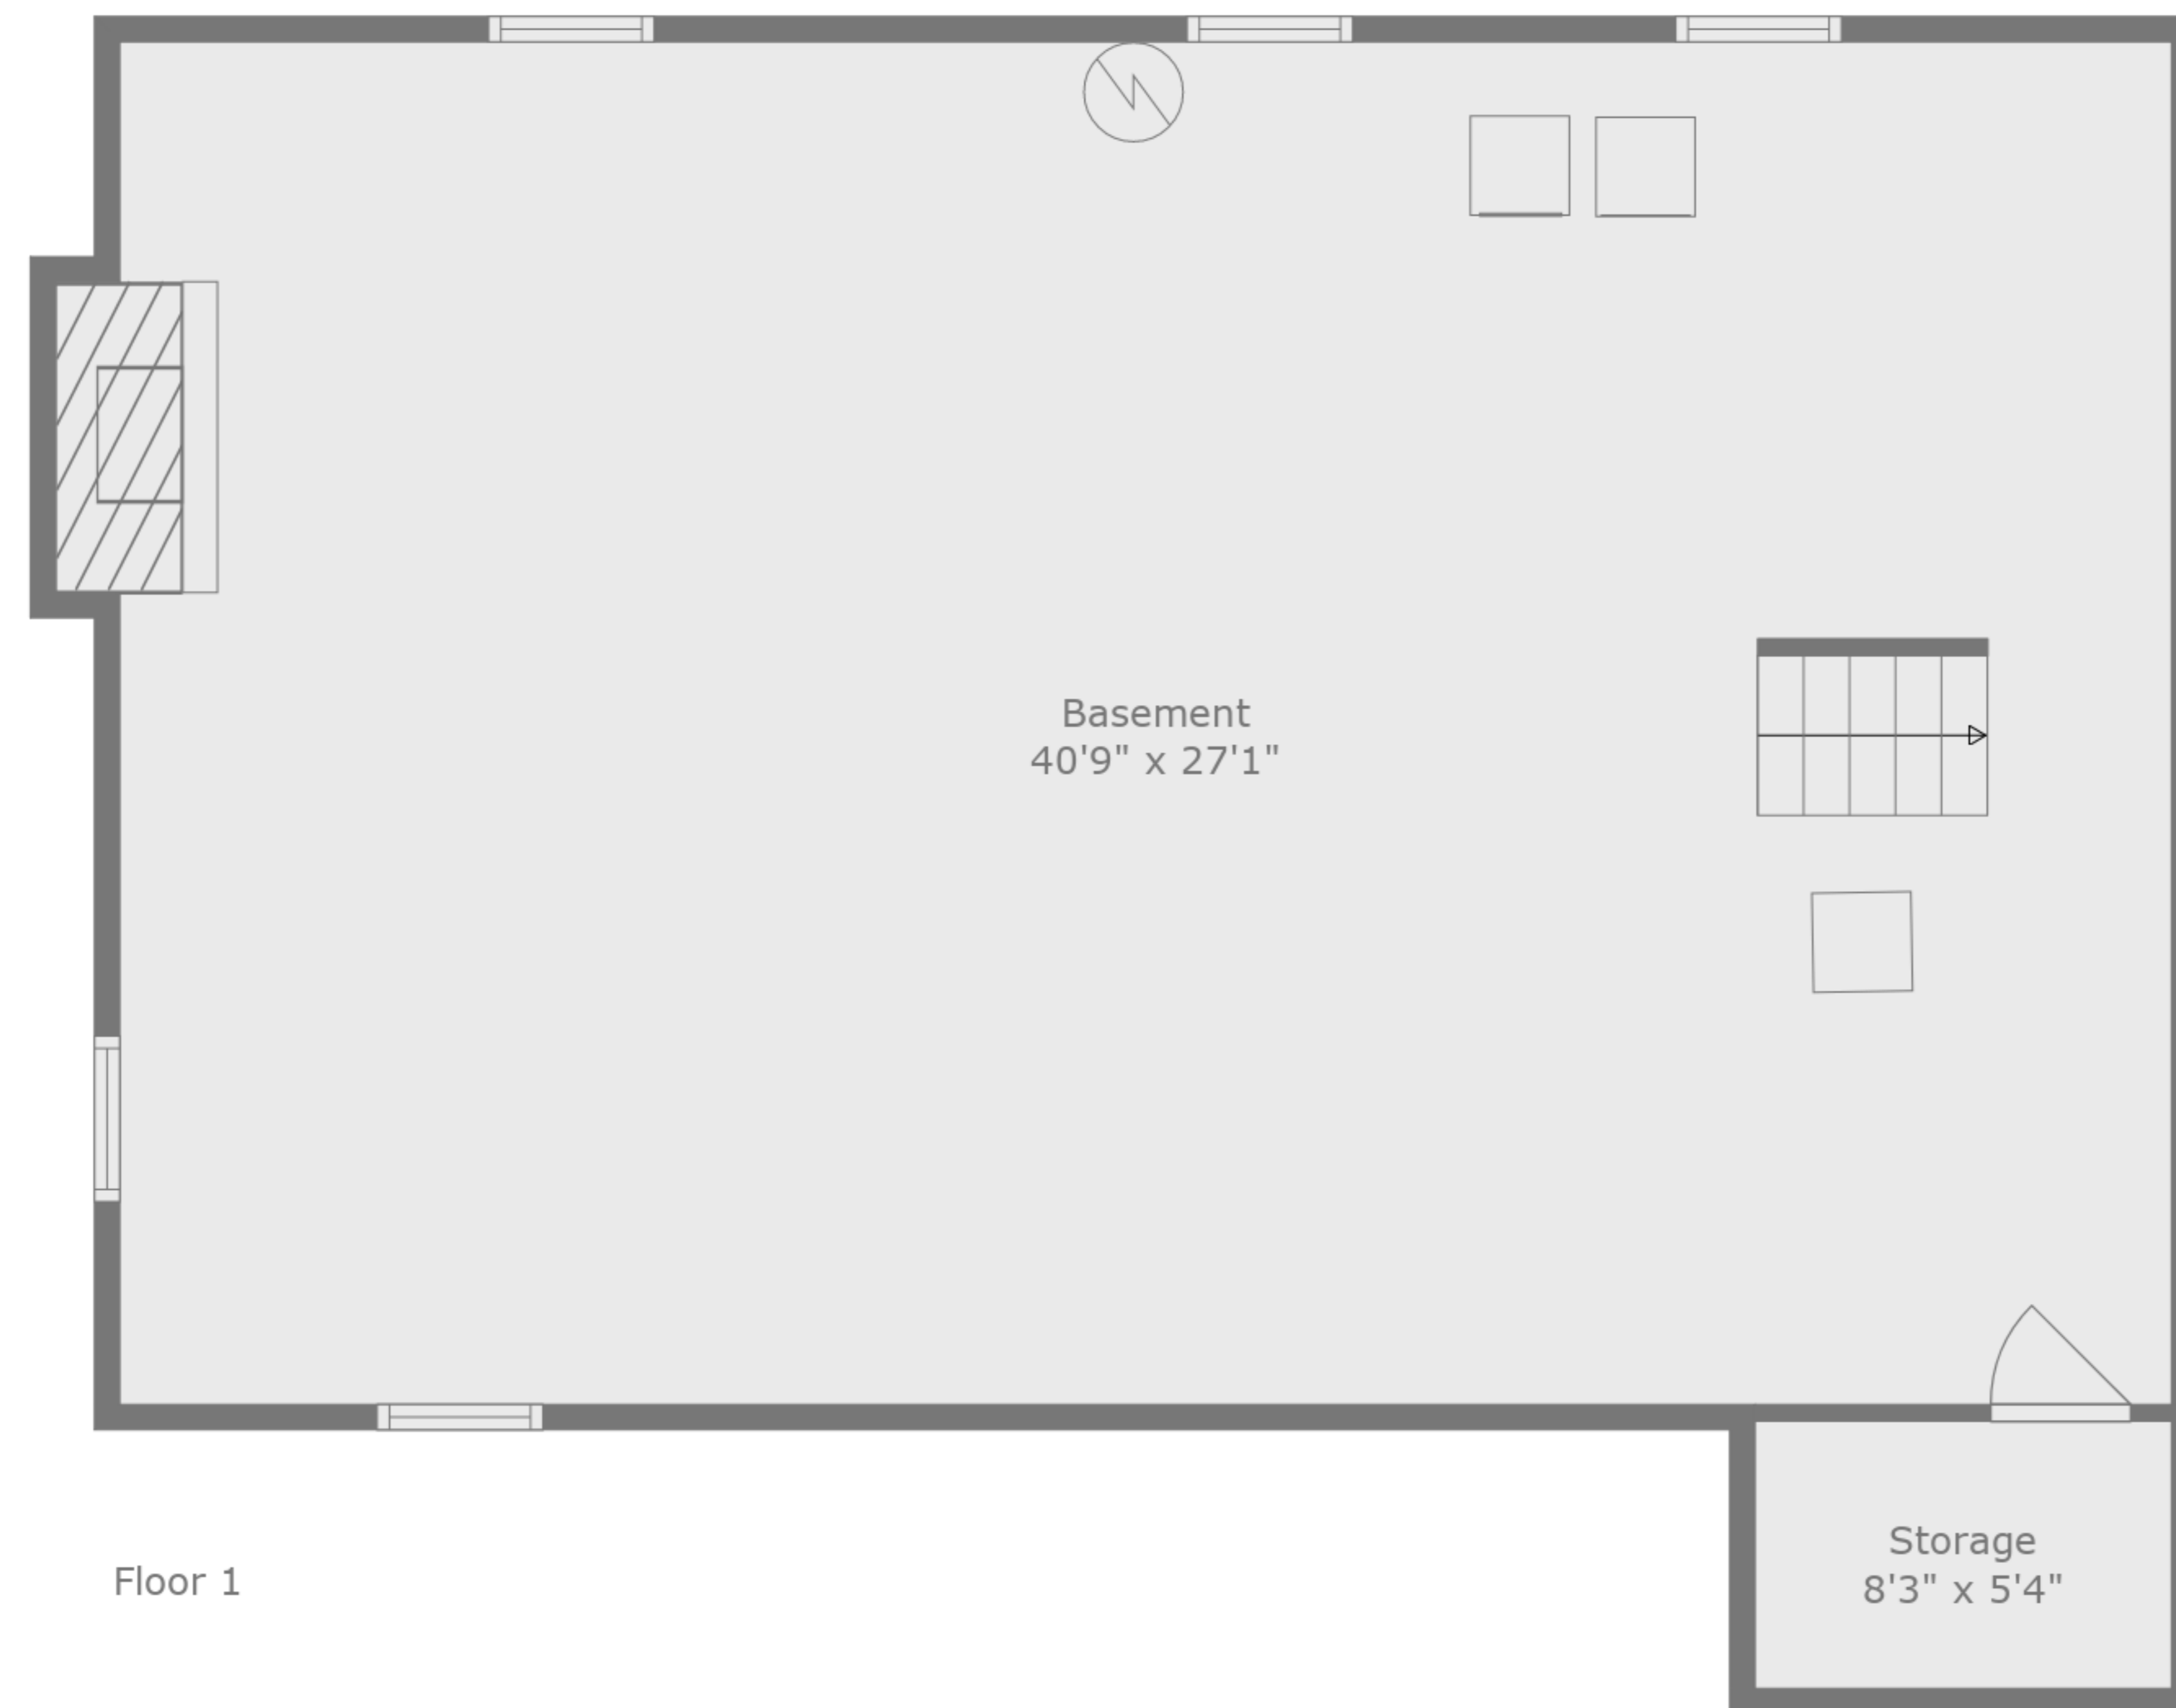

**TOTAL: 1454 sq. ft**

BELOW GROUND: 0 sq. ft, FLOOR 2: 1454 sq. ft  
 EXCLUDED AREAS: STORAGE: 47 sq. ft, BASEMENT: 1108 sq. ft, FIREPLACE: 9 sq. ft,  
 GARAGE: 624 sq. ft, SCREENED PORCH: 152 sq. ft

Measurements Are Deemed Highly Reliable, But Not Guaranteed.

Floor 2

Floor 1

**TOTAL: 1454 sq. ft**

BELOW GROUND: 0 sq. ft, FLOOR 2: 1454 sq. ft  
 EXCLUDED AREAS: STORAGE: 47 sq. ft, BASEMENT: 1108 sq. ft, FIREPLACE: 9 sq. ft,  
 GARAGE: 624 sq. ft, SCREENED PORCH: 152 sq. ft