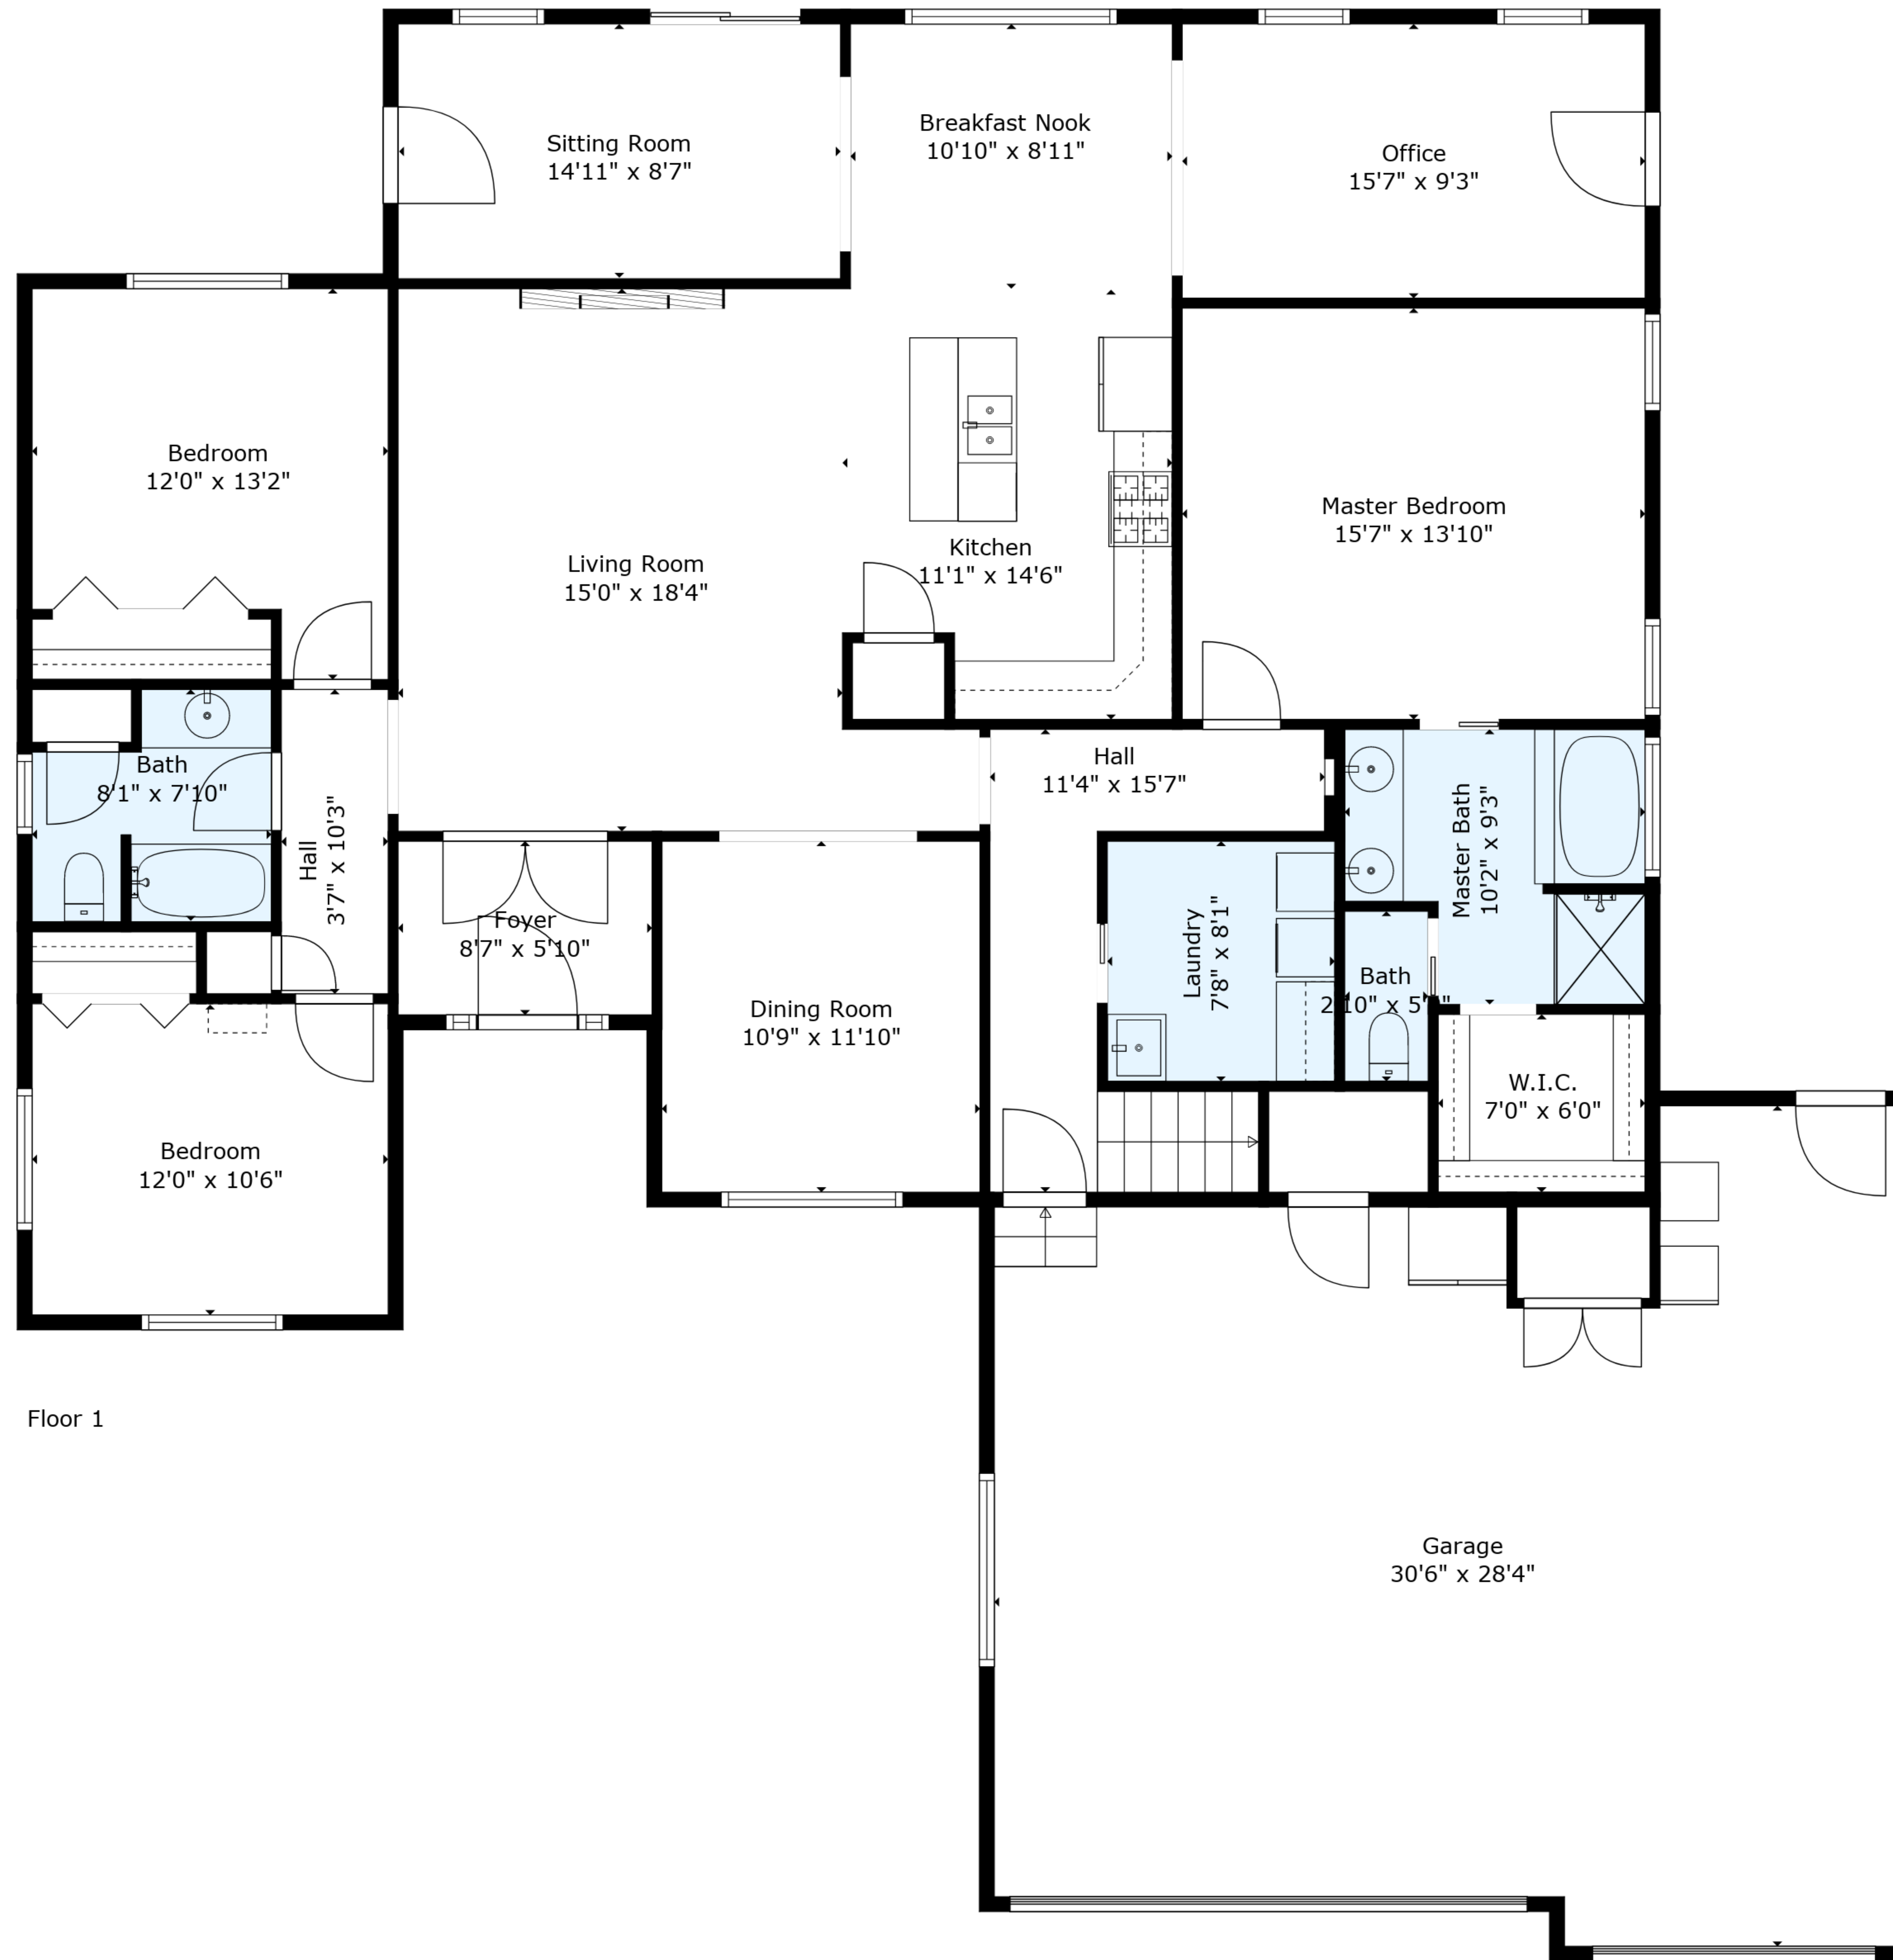

TOTAL: 2376 sq. ft
 FLOOR 1: 2007 sq. ft, FLOOR 2: 369 sq. ft
 EXCLUDED AREAS: GARAGE: 738 sq. ft, UNDEFINED: 32 sq. ft

Measurements Provided Are For Informational Purposes Only And May Not Be Accurate.

TOTAL: 2376 sq. ft
FLOOR 1: 2007 sq. ft, FLOOR 2: 369 sq. ft
EXCLUDED AREAS: GARAGE: 738 sq. ft, UNDEFINED: 32 sq. ft

Measurements Provided Are For Informational Purposes Only And May Not Be Accurate.

Floor 1

Floor 2

Garage
30'6" x 28'4"

TOTAL: 2376 sq. ft
 FLOOR 1: 2007 sq. ft, FLOOR 2: 369 sq. ft
 EXCLUDED AREAS: GARAGE: 738 sq. ft, UNDEFINED: 32 sq. ft

Measurements Provided Are For Informational Purposes Only And May Not Be Accurate.