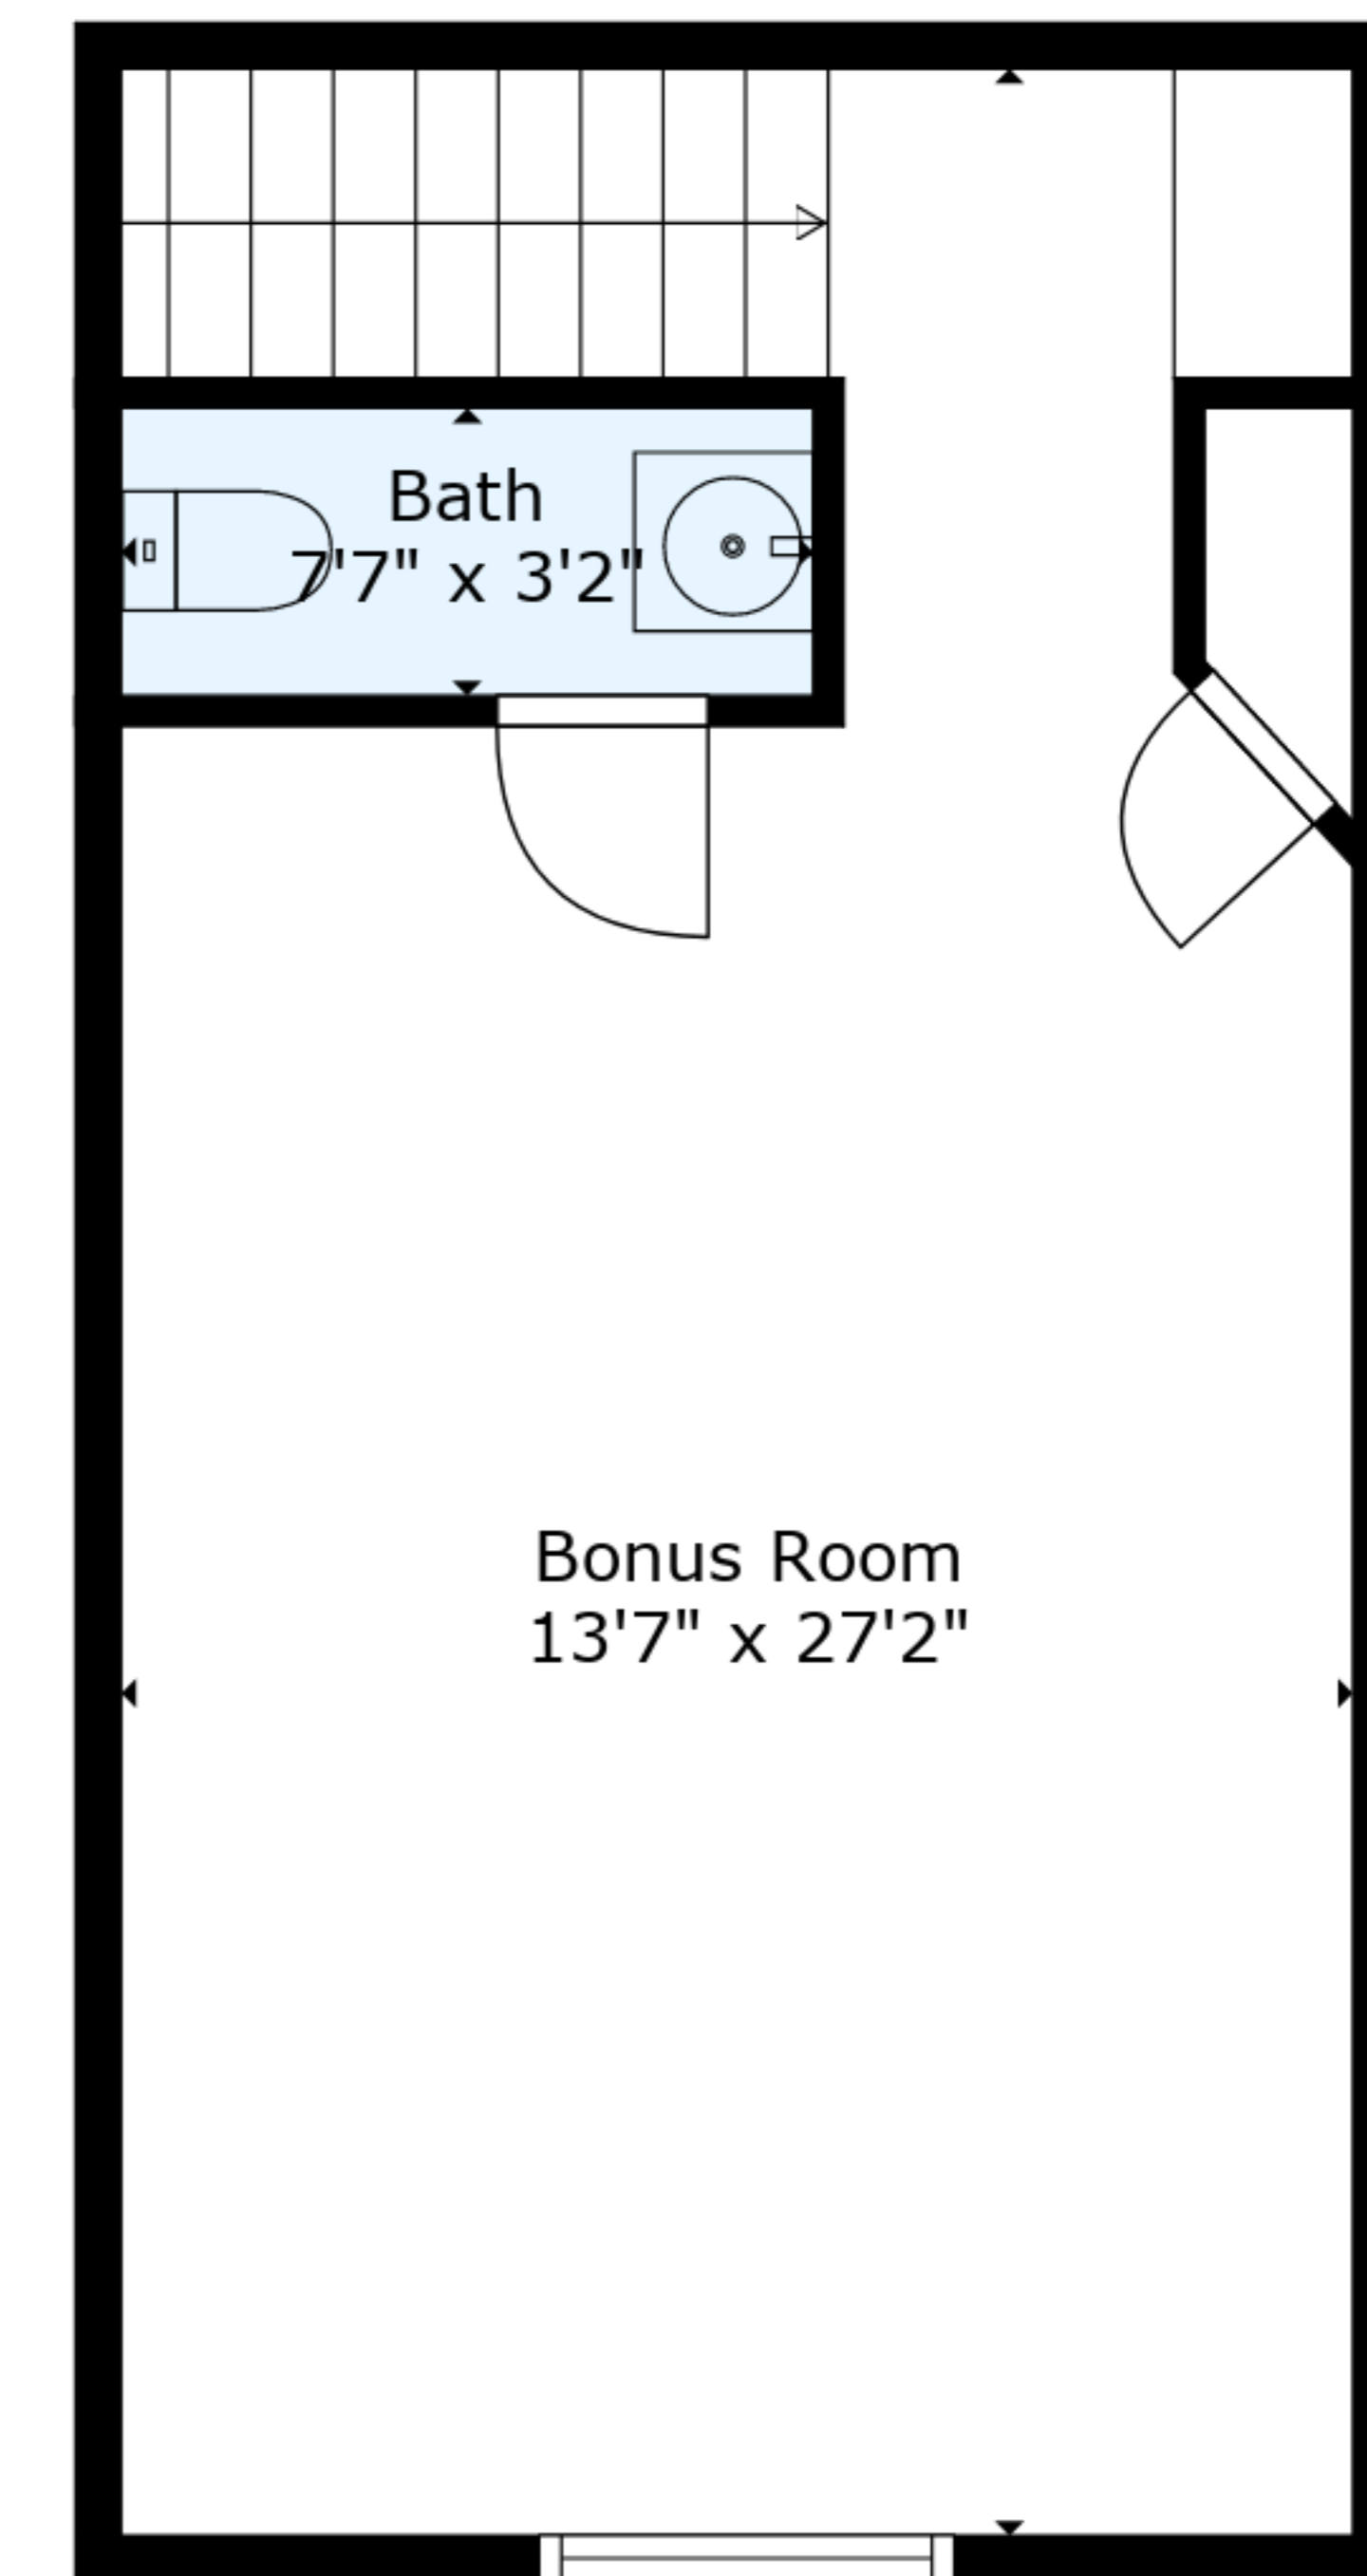

TOTAL: 2376 sq. ft
 FLOOR 1: 2007 sq. ft, FLOOR 2: 369 sq. ft
 EXCLUDED AREAS: GARAGE: 738 sq. ft, UNDEFINED: 32 sq. ft

Measurements Provided Are For Informational Purposes Only And May Not Be Accurate.

TOTAL: 2376 sq. ft
FLOOR 1: 2007 sq. ft, FLOOR 2: 369 sq. ft
EXCLUDED AREAS: GARAGE: 738 sq. ft, UNDEFINED: 32 sq. ft

Measurements Provided Are For Informational Purposes Only And May Not Be Accurate.

Floor 1

Floor 2

Garage
30'6" x 28'4"

TOTAL: 2376 sq. ft
 FLOOR 1: 2007 sq. ft, FLOOR 2: 369 sq. ft
 EXCLUDED AREAS: GARAGE: 738 sq. ft, UNDEFINED: 32 sq. ft

Measurements Provided Are For Informational Purposes Only And May Not Be Accurate.