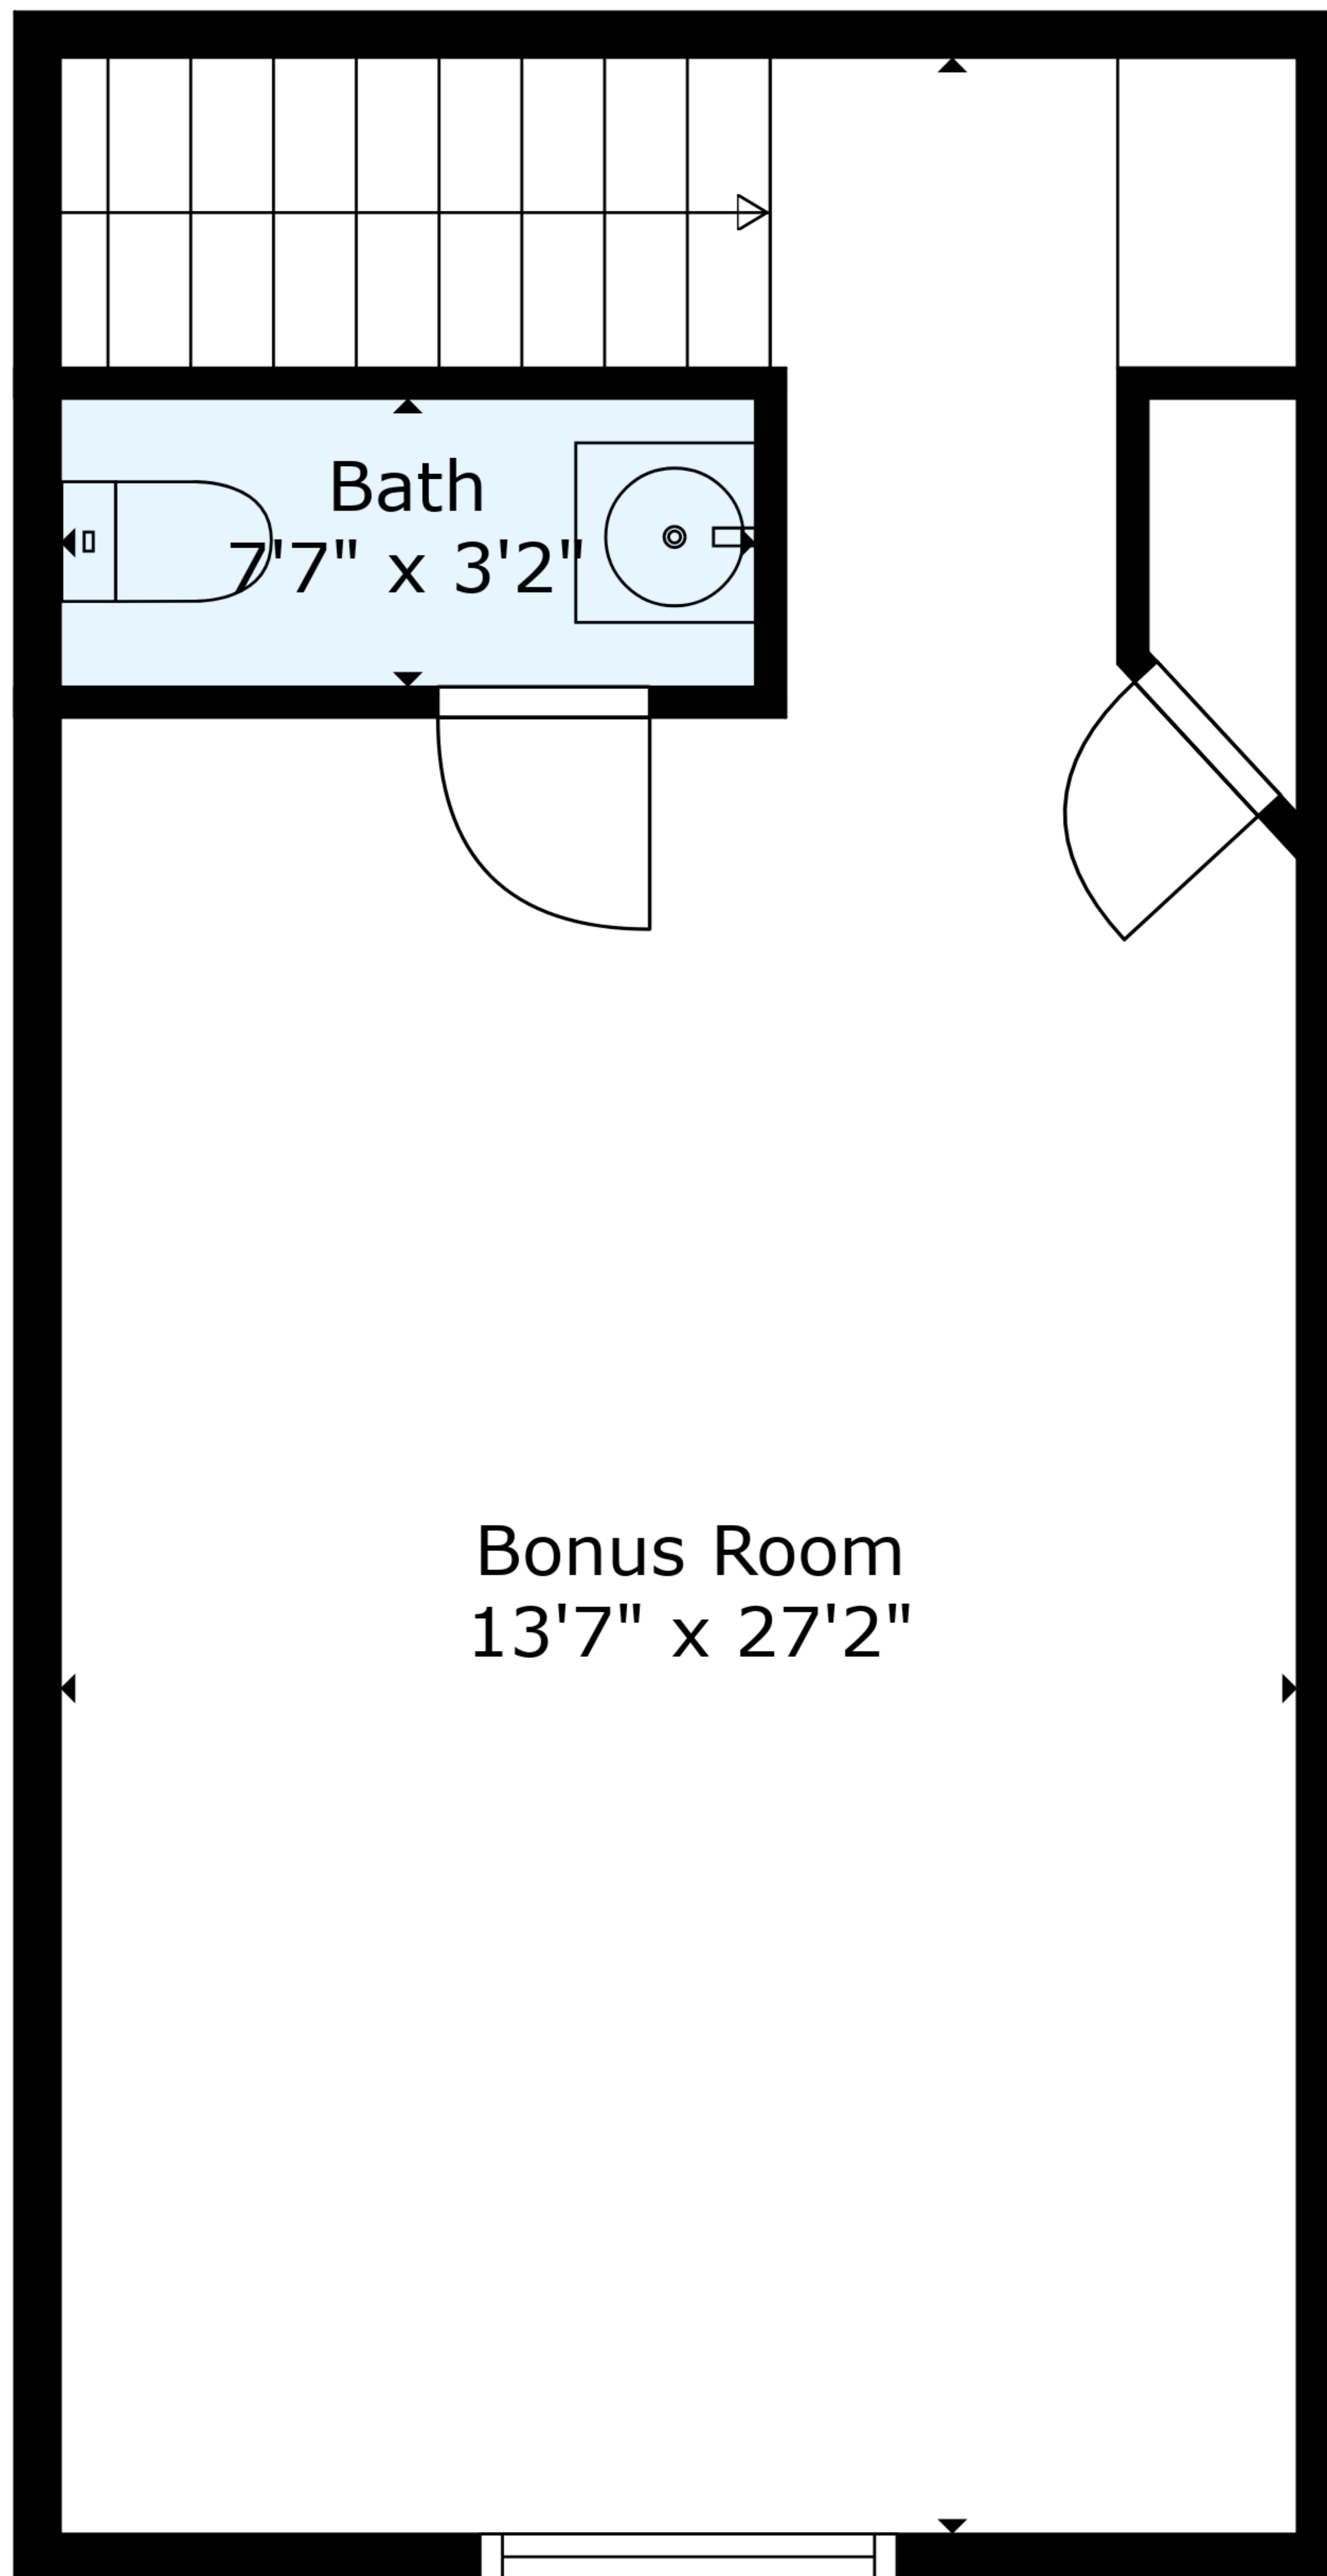

TOTAL: 2376 sq. ft
 FLOOR 1: 2007 sq. ft, FLOOR 2: 369 sq. ft
 EXCLUDED AREAS: GARAGE: 738 sq. ft, UNDEFINED: 32 sq. ft

Measurements Provided Are For Informational Purposes Only And May Not Be Accurate.

TOTAL: 2376 sq. ft
FLOOR 1: 2007 sq. ft, FLOOR 2: 369 sq. ft
EXCLUDED AREAS: GARAGE: 738 sq. ft, UNDEFINED: 32 sq. ft

Measurements Provided Are For Informational Purposes Only And May Not Be Accurate.

Floor 1

Floor 2

Garage
30'6" x 28'4"

TOTAL: 2376 sq. ft
 FLOOR 1: 2007 sq. ft, FLOOR 2: 369 sq. ft
 EXCLUDED AREAS: GARAGE: 738 sq. ft, UNDEFINED: 32 sq. ft

Measurements Provided Are For Informational Purposes Only And May Not Be Accurate.