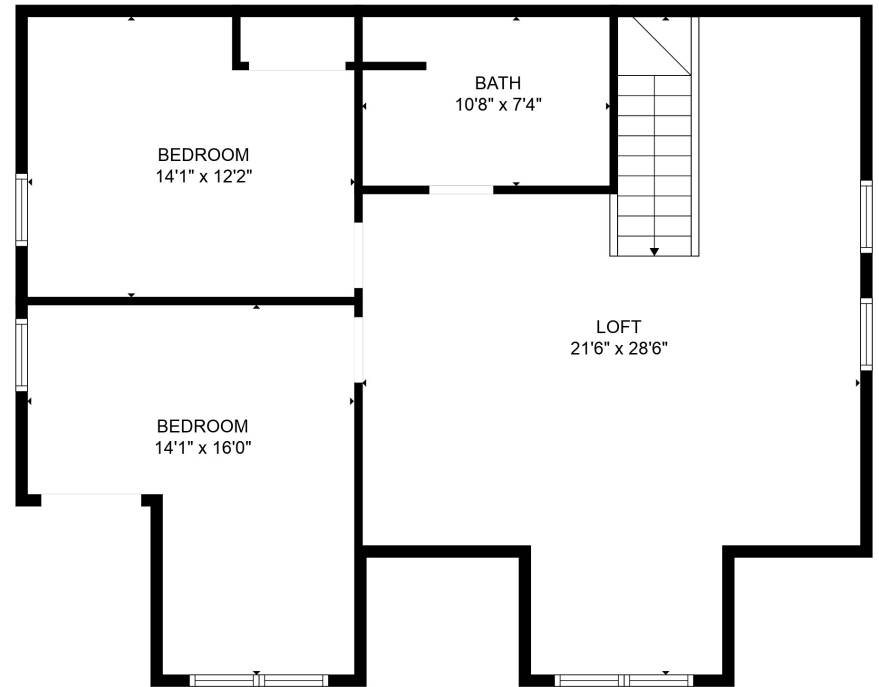

FLOOR 1

FLOOR 2

Total scanned area: 2344 sq. ft

SIZES AND DIMENSIONS ARE APPROXIMATE. ACTUAL MAY VARY.

Total scanned area: 2344 sq. ft

SIZES AND DIMENSIONS ARE APPROXIMATE. ACTUAL MAY VARY.

Total scanned area: 2344 sq. ft

SIZES AND DIMENSIONS ARE APPROXIMATE. ACTUAL MAY VARY.