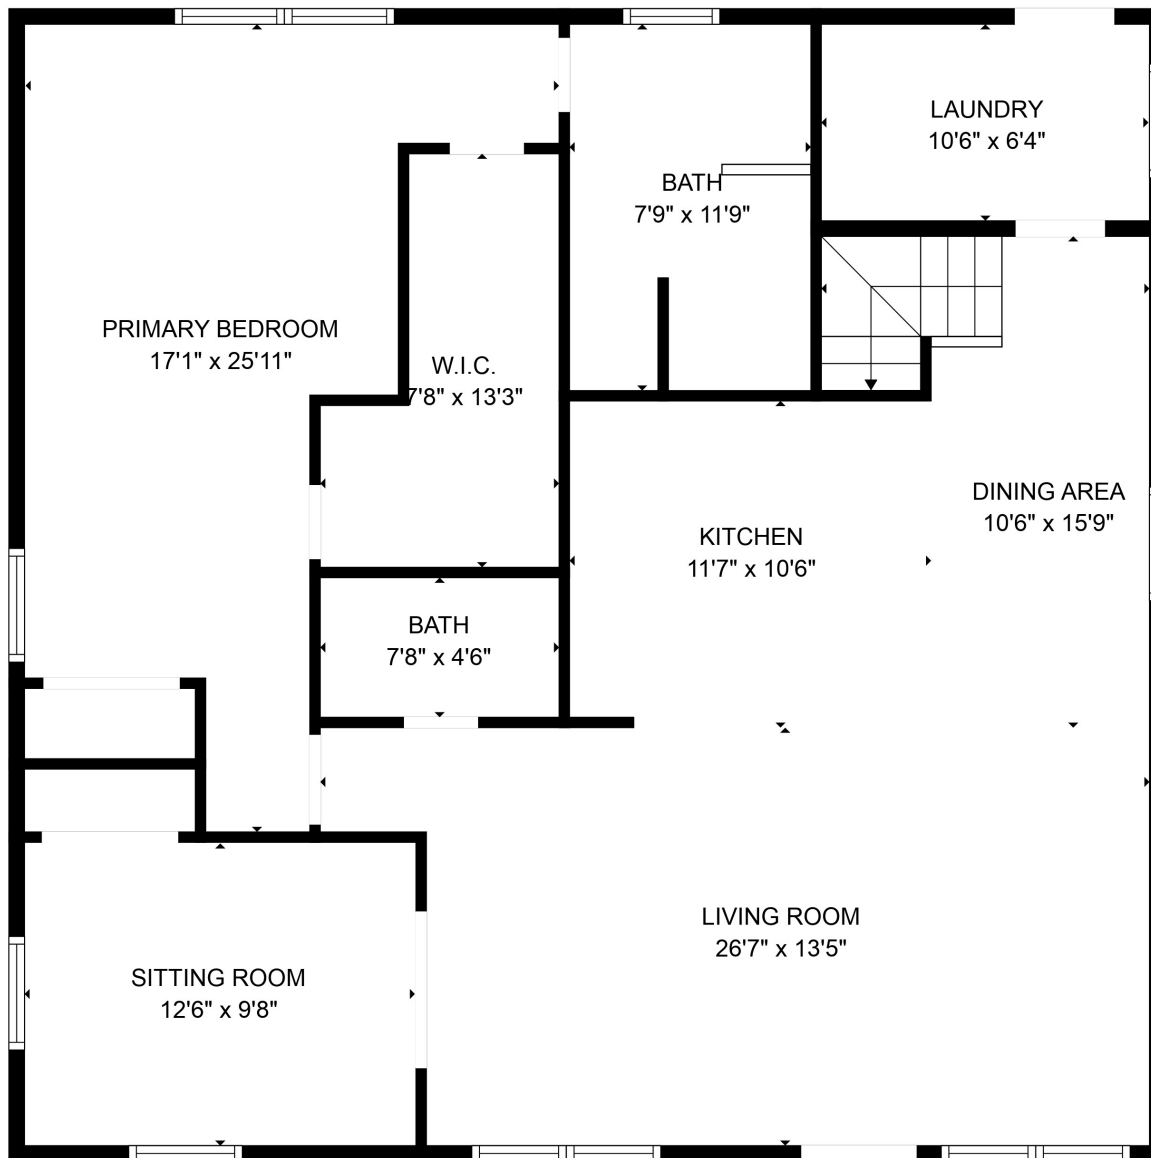

FLOOR 1

FLOOR 2

Total scanned area: 2344 sq. ft

SIZES AND DIMENSIONS ARE APPROXIMATE. ACTUAL MAY VARY.

Total scanned area: 2344 sq. ft

SIZES AND DIMENSIONS ARE APPROXIMATE. ACTUAL MAY VARY.

Total scanned area: 2344 sq. ft

SIZES AND DIMENSIONS ARE APPROXIMATE. ACTUAL MAY VARY.