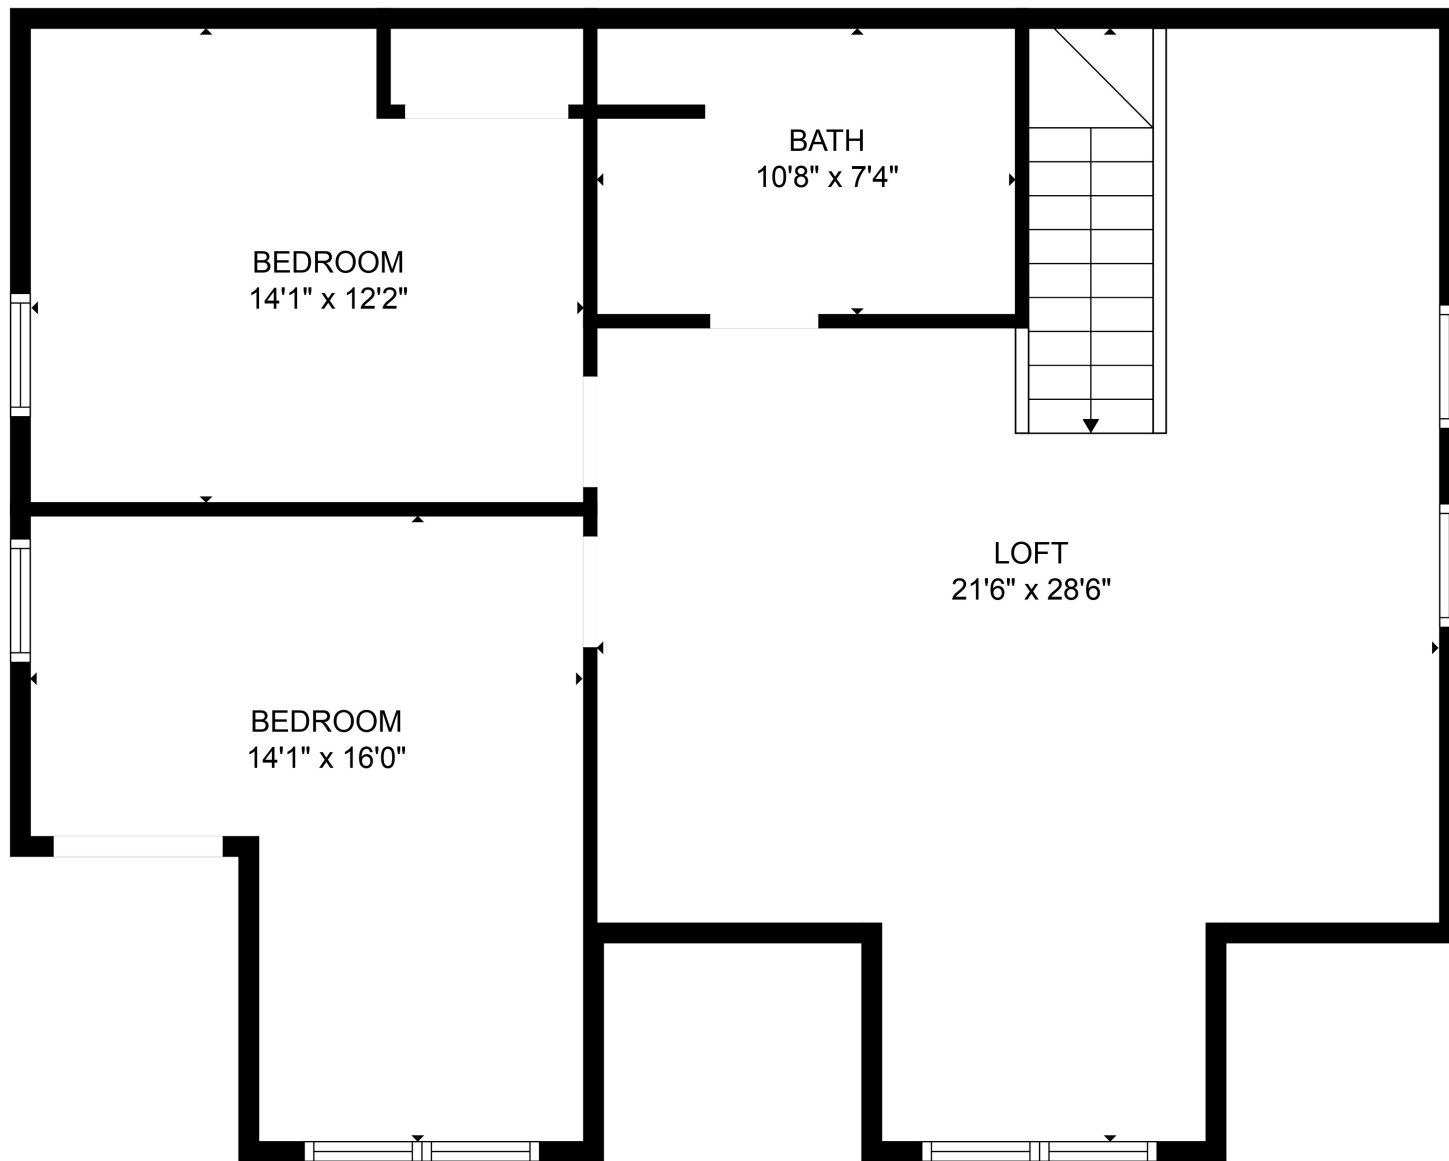

FLOOR 1

FLOOR 2

Total scanned area: 2344 sq. ft

SIZES AND DIMENSIONS ARE APPROXIMATE. ACTUAL MAY VARY.

Total scanned area: 2344 sq. ft

SIZES AND DIMENSIONS ARE APPROXIMATE. ACTUAL MAY VARY.

Total scanned area: 2344 sq. ft

SIZES AND DIMENSIONS ARE APPROXIMATE. ACTUAL MAY VARY.