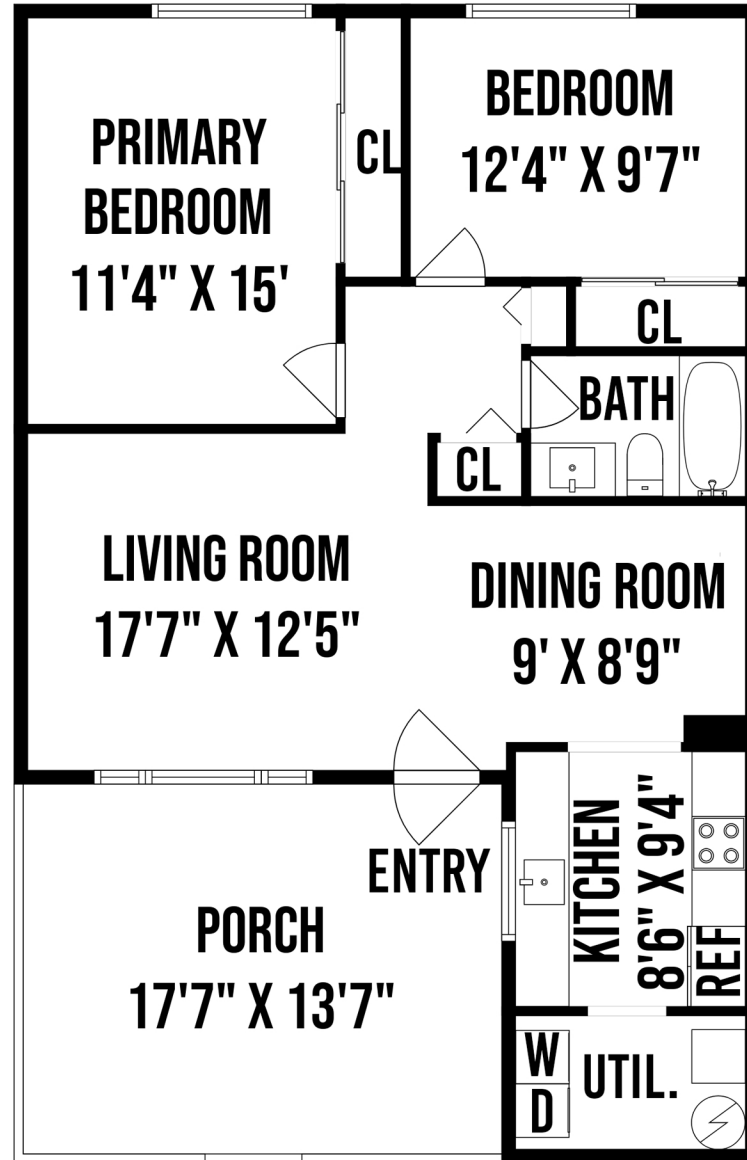

217 SPRINGMEADOW DRIVE UNIT I HOLBROOK NY

PREPARED BY HOME MEDIA GROUP INC. TEL 212-731-2301

THIS FLOOR PLAN ILLUSTRATION IS AN APPROXIMATION OF EXISTING STRUCTURES AND FEATURES AND IS PROVIDED FOR CONVENIENCE ONLY WITH THE PERMISSION OF THE SELLER. ALL MEASUREMENTS ARE APPROXIMATE AND NOT GUARANTEED TO BE EXACT OR TO SCALE.